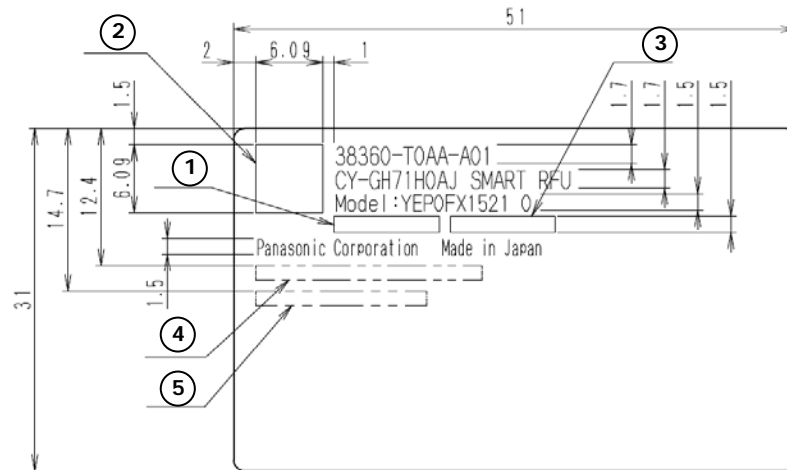

RFU(YEP0FX1521) LABEL

Automotive Systems Company

Panasonic Corporation

4261 Ikonobe-cho, Tsuzuki-ku, Yokohama City
224-8520, Japan Tel +81-45-939-6111
<http://panasonic.co.jp/pas/en/index.html>

No.	INDICATION	CONTENTS
1	Serial No.	5*****
	Try No.	**
2	QR Code.	Serial No. , Try No. , others
3	LOT No.	Production day. YYMMDD
4	CERTIFICATION ID FCC	ACJ932YEP0FX1521
5	CERTIFICATION ID IC	216J-YEP0FX1521