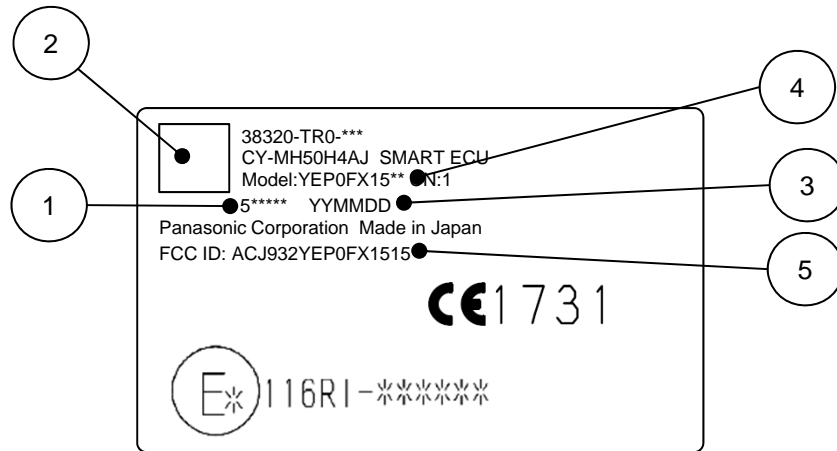

YEP0FX1515, YEP0FX1514, YEP0FX1518, YEP0FX1519 Label

Automotive & Industrial Systems Company
 Panasonic Corporation
 Automotive Electronics Business Division
 4261 Ikonobe-cho, Tsuzuki-ku, Yokohama City 224-8520, Japan
 Tel +81-45-939-6111
<http://panasonic.net/index.html>

No	Indication	Contents
1	Serial Number	5***** **
2	QR code	Serial number, others
3	Lot Number	YYMMDD
4	Model Number	YEP0FX1515, YEP0FX1514 YEP0FX1518, YEP0FX1519
5	FCC ID	ACJ932YEP0FX1515

Label Layout

YEP0FX1515