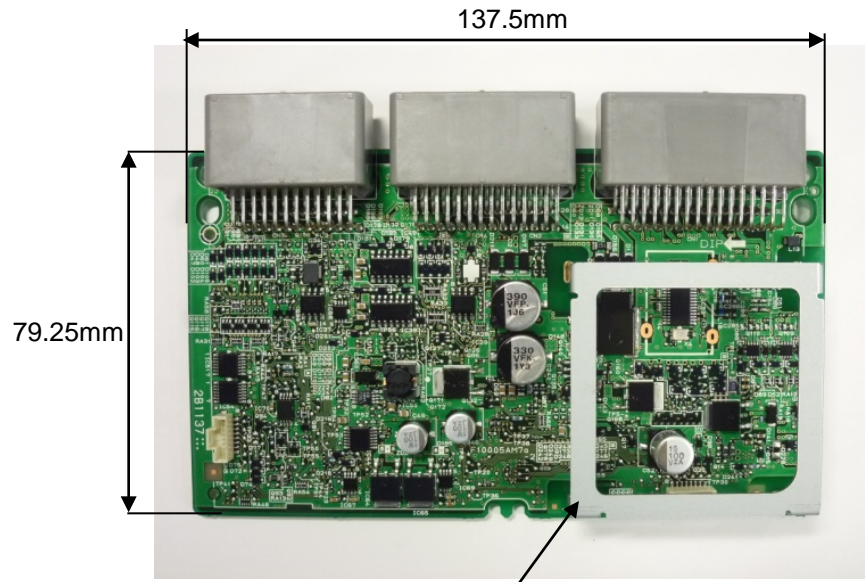

## PWB With Antenna (433.92 MHz)

Automotive & Industrial Systems Company  
Panasonic Corporation  
Automotive Electronics Business Division  
4261 Ikonobe-cho, Tsuzuki-ku, Yokohama City 224-8520, Japan  
Tel +81-45-939-6111  
<http://panasonic.net/index.html>

433.92MHz Antenna

125kHz Transmitter Block

433.92MHz Receiver Block