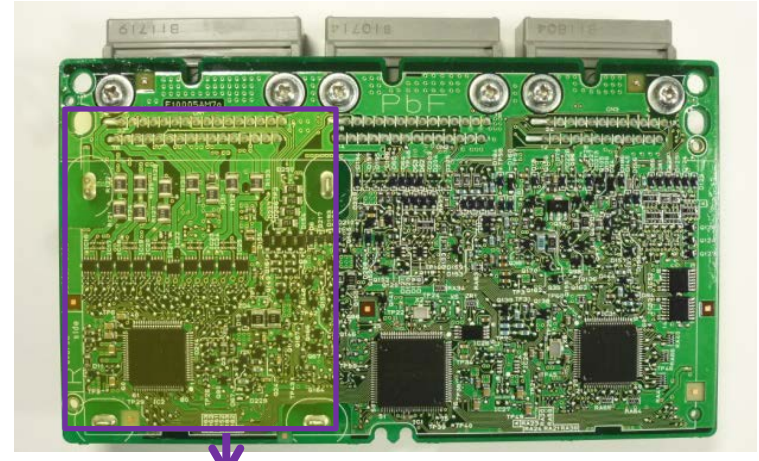

## PWB With Antenna (433.92 MHz)

Automotive & Industrial Systems Company  
Panasonic Corporation  
Automotive Electronics Business Division  
4261 Ikonobe-cho, Tsuzuki-ku, Yokohama City 224-8520, Japan  
Tel +81-45-939-6111  
<http://panasonic.net/index.html>

433.92MHz Antenna

125kHz Transmitter Block