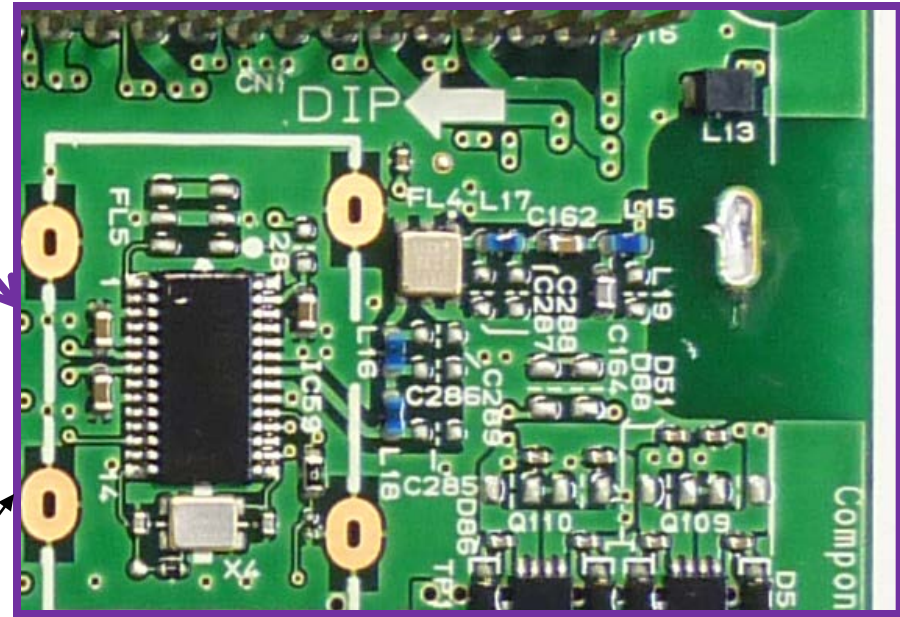

PWB Without Antenna (433.92 MHz)

Automotive & Industrial Systems Company
Panasonic Corporation
Automotive Electronics Business Division
4261 Ikonobe-cho, Tsuzuki-ku, Yokohama City 224-8520, Japan
Tel +81-45-939-6111
<http://panasonic.net/index.html>

433.92MHz Receiver Block