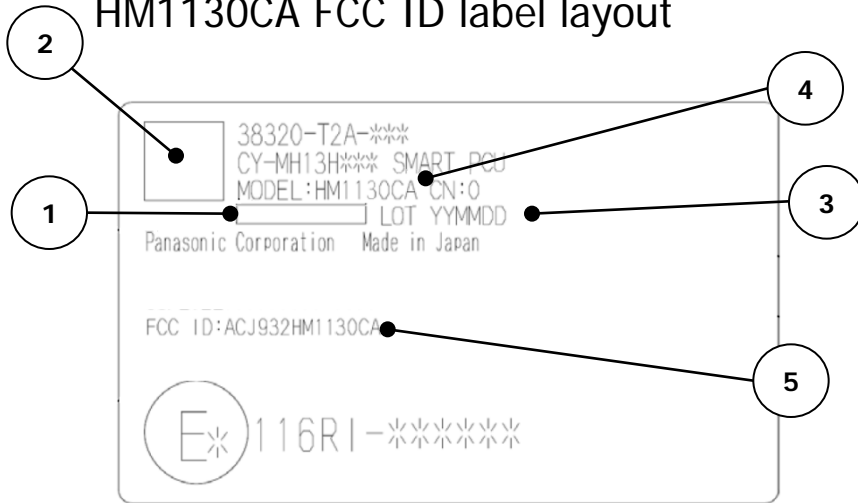

HM1130CA FCC ID label layout

No	Indication	Contents
1	Serial Number	5***** **
2	QR code	Serial number, others
3	Lot Number	YYMMDD
4	Model Number	HM1130CA
5	FCC ID	ACJ932HM1130CA

HM1130CA label layout