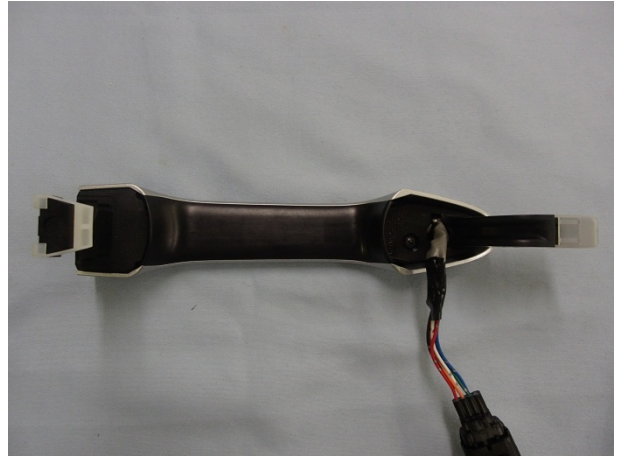

HM1130CA Photos

Product

Automotive & Industrial Systems Company
Panasonic Corporation
Automotive Electronics Business Division

4261 Ikonobe-cho, Tsuzuki-ku, Yokohama City 224-8520, Japan
Tel +81-45-939-6111
<http://panasonic.net/index.html>

FRDR Antenna / RRDR Antenna / FRAS Antenna / RRAS Antenna (TV0-7B000-000)

FRDR Antenna / RRDR Antenna / FRAS Antenna / RRAS Antenna (TR0-7B000-000)

F Antenna / R Antenna

M/TI Antenna / TR Antenna

Example of Connection