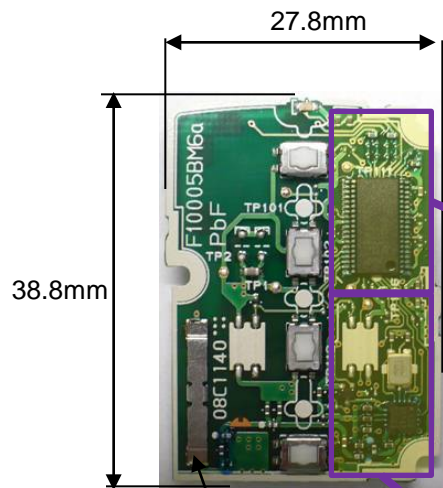

Module

With battery

PWB

433.92MHz Antenna

433.92MHz
Transmitter Block

125kHz Receiver
Block