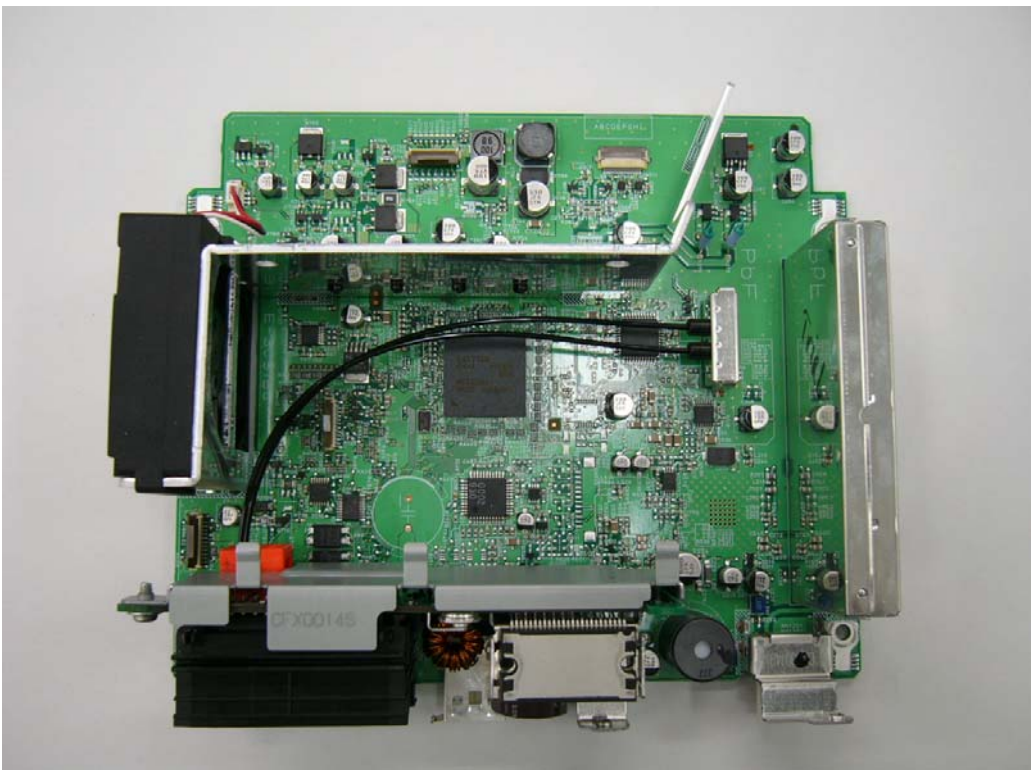

Matsushita Electric Industrial Co., Ltd.
Car Audio with Bluetooth function
FCC ID: ACJ932CQ-EP1660WB
IC: 216J-CQEP16WB
(Model: CQ-EP1660G)

Internal Photo

Side A of Internal Board

Side B of Internal Board

Matsushita Electric Industrial Co., Ltd.
Car Audio with Bluetooth function
FCC ID: ACJ932CQ-EP1660WB
IC: 216J-CQEP16WB
(Model: CQ-EP1660G)

Top View of Internal Board

Bottom View of Internal Board

Matsushita Electric Industrial Co., Ltd.
Car Audio with Bluetooth function
FCC ID: ACJ932CQ-EP1660WB
IC: 216J-CQEP16WB
(Model: CQ-EP1660G)

Right View of Internal Board

Left View of Internal Board

Matsushita Electric Industrial Co., Ltd.
Car Audio with Bluetooth function
FCC ID: ACJ932CQ-EP1660WB
IC: 216J-CQEP16WB
(Model: CQ-EP1660G)

Antenna