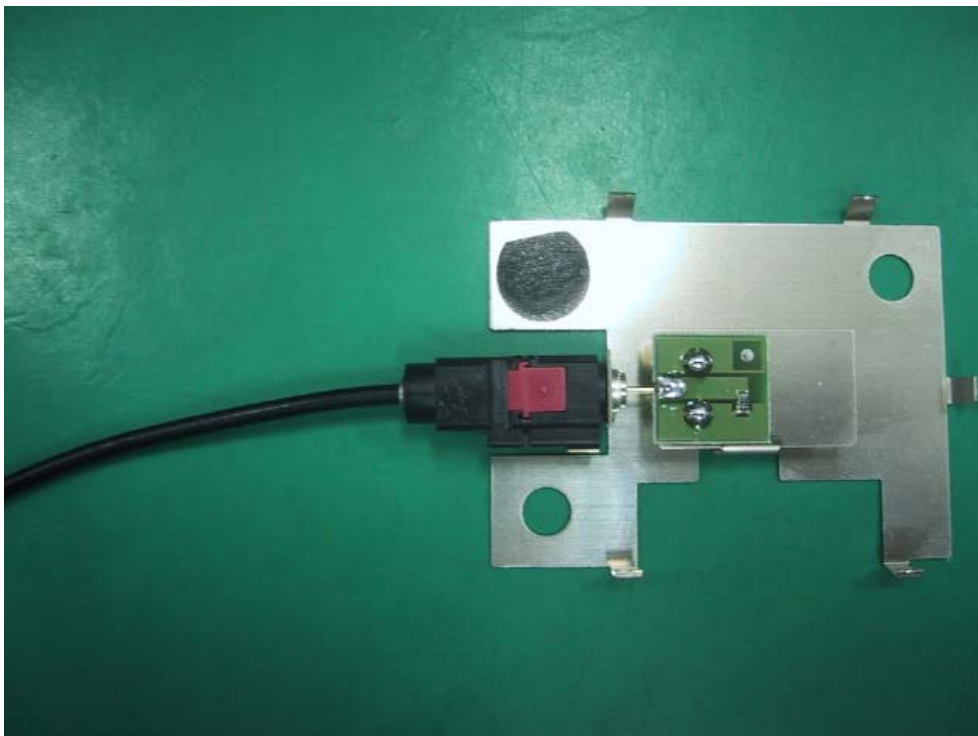

Matsushita Electric Industrial Co., Ltd.
Car Audio with Bluetooth function
FCC ID: ACJ932CQ-EP1660WB
IC: 216J-CQEP16WB
(Model: CQ-EP1660G)

Internal Photo

Side A of Internal Board

Side B of Internal Board

Matsushita Electric Industrial Co., Ltd.
Car Audio with Bluetooth function
FCC ID: ACJ932CQ-EP1660WB
IC: 216J-CQEP16WB
(Model: CQ-EP1660G)

Top View of Internal Board

Bottom View of Internal Board

Matsushita Electric Industrial Co., Ltd.
Car Audio with Bluetooth function
FCC ID: ACJ932CQ-EP1660WB
IC: 216J-CQEP16WB
(Model: CQ-EP1660G)

Right View of Internal Board

Left View of Internal Board

Matsushita Electric Industrial Co., Ltd.
Car Audio with Bluetooth function
FCC ID: ACJ932CQ-EP1660WB
IC: 216J-CQEP16WB
(Model: CQ-EP1660G)

Antenna