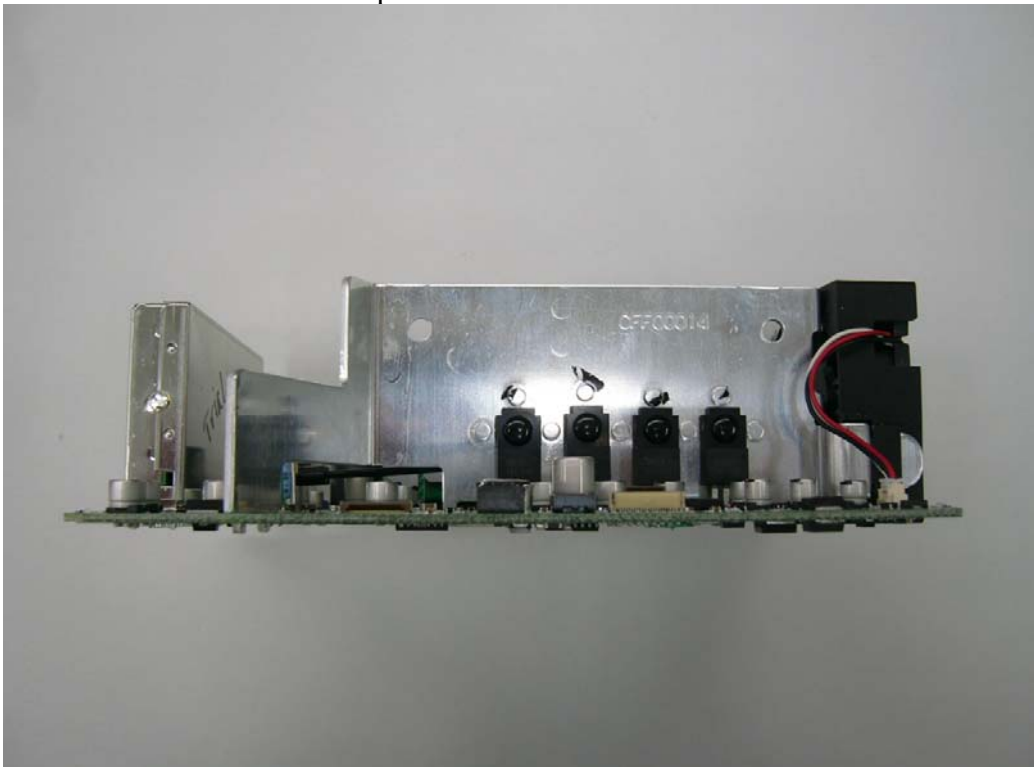

Matsushita Electric Industrial Co., Ltd.
Car Audio with Bluetooth function
FCC ID: ACJ932CQ-EP1660WB
IC: 216J-CQEP16WB
(Model: CQ-EP1660G)

Internal Photo

Side A of Internal Board

Side B of Internal Board

Matsushita Electric Industrial Co., Ltd.
Car Audio with Bluetooth function
FCC ID: ACJ932CQ-EP1660WB
IC: 216J-CQEP16WB
(Model: CQ-EP1660G)

Top View of Internal Board

Bottom View of Internal Board

Matsushita Electric Industrial Co., Ltd.
Car Audio with Bluetooth function
FCC ID: ACJ932CQ-EP1660WB
IC: 216J-CQEP16WB
(Model: CQ-EP1660G)

Right View of Internal Board

Left View of Internal Board

Matsushita Electric Industrial Co., Ltd.
Car Audio with Bluetooth function
FCC ID: ACJ932CQ-EP1660WB
IC: 216J-CQEP16WB
(Model: CQ-EP1660G)

Antenna