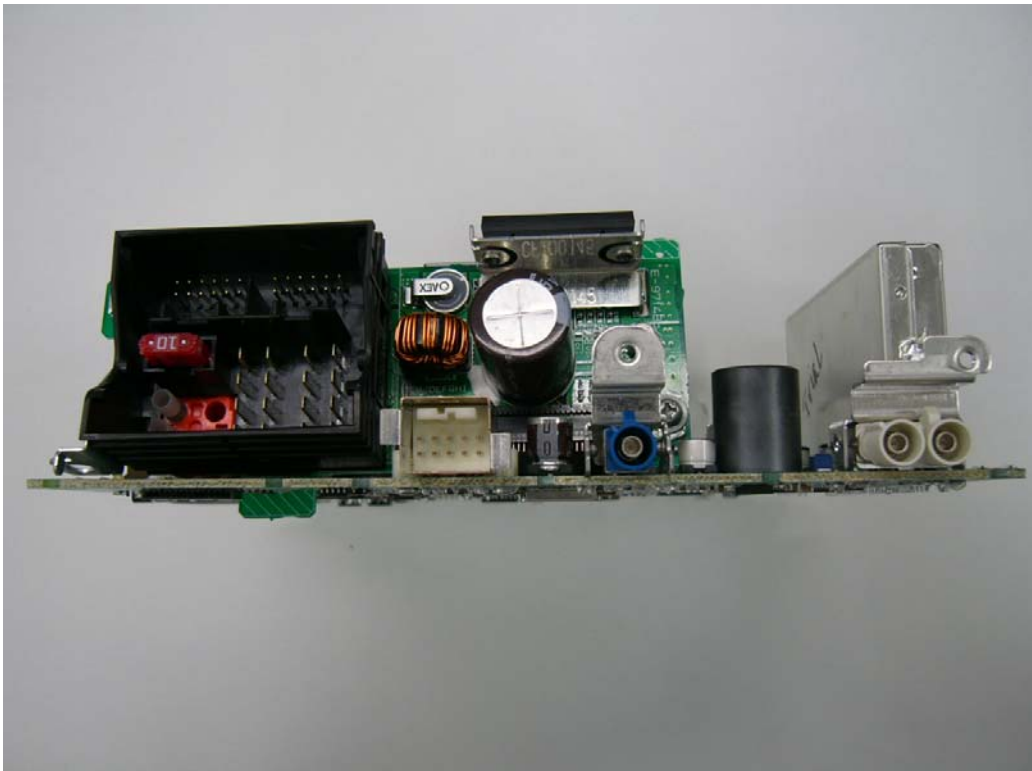

Matsushita Electric Industrial Co., Ltd.
Car Audio with Bluetooth function
FCC ID: ACJ932CQ-EP1660WB
IC: 216J-CQEP16WB
(Model: CQ-EP1660G)

Internal Photo

Side A of Internal Board

Side B of Internal Board

Matsushita Electric Industrial Co., Ltd.
Car Audio with Bluetooth function
FCC ID: ACJ932CQ-EP1660WB
IC: 216J-CQEP16WB
(Model: CQ-EP1660G)

Top View of Internal Board

Bottom View of Internal Board

Matsushita Electric Industrial Co., Ltd.
Car Audio with Bluetooth function
FCC ID: ACJ932CQ-EP1660WB
IC: 216J-CQEP16WB
(Model: CQ-EP1660G)

Right View of Internal Board

Left View of Internal Board

Matsushita Electric Industrial Co., Ltd.
Car Audio with Bluetooth function
FCC ID: ACJ932CQ-EP1660WB
IC: 216J-CQEP16WB
(Model: CQ-EP1660G)

Antenna