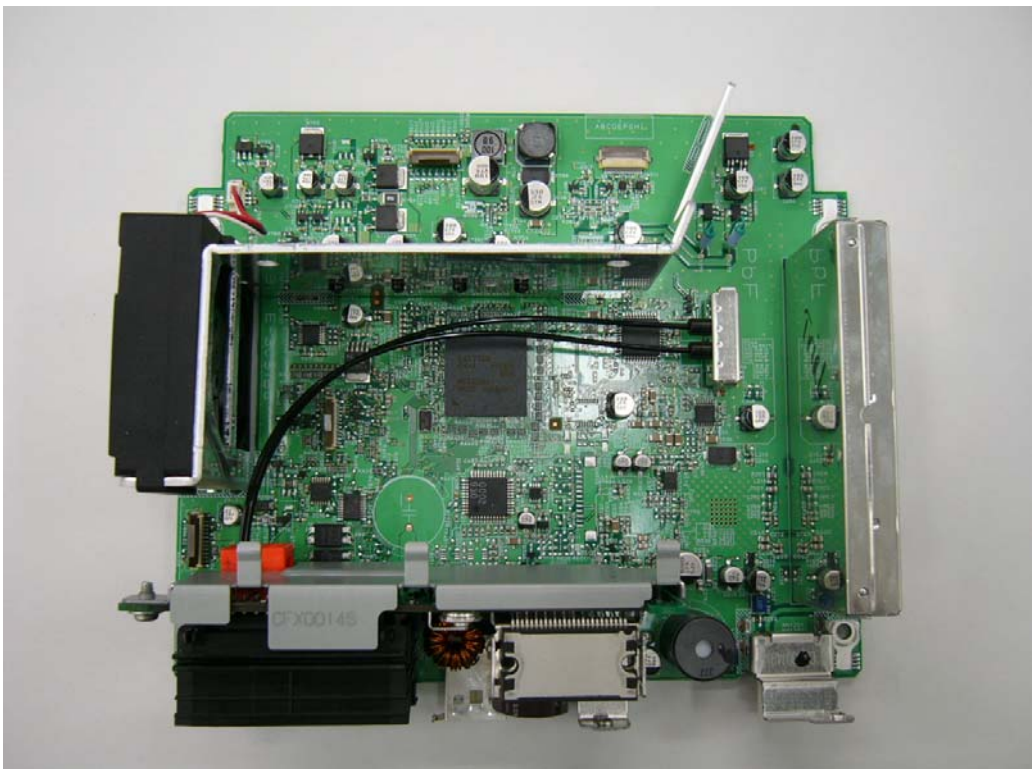

Matsushita Electric Industrial Co., Ltd.
MAINPCB (Model: YEP0PT30919714)
FCC ID: ACJ932CQ-EP1660
IC Number: 216J-CQEP1660

External Photo

Rear of Internal Board

Front of Internal Board

Matsushita Electric Industrial Co., Ltd.
MAINPCB (Model: YEP0PT30919714)
FCC ID: ACJ932CQ-EP1660
IC Number: 216J-CQEP1660

Top View of Internal Board

Bottom View of Internal Board

Matsushita Electric Industrial Co., Ltd.
MAINPCB (Model: YEP0PT30919714)
FCC ID: ACJ932CQ-EP1660
IC Number: 216J-CQEP1660

Right View of Internal Board