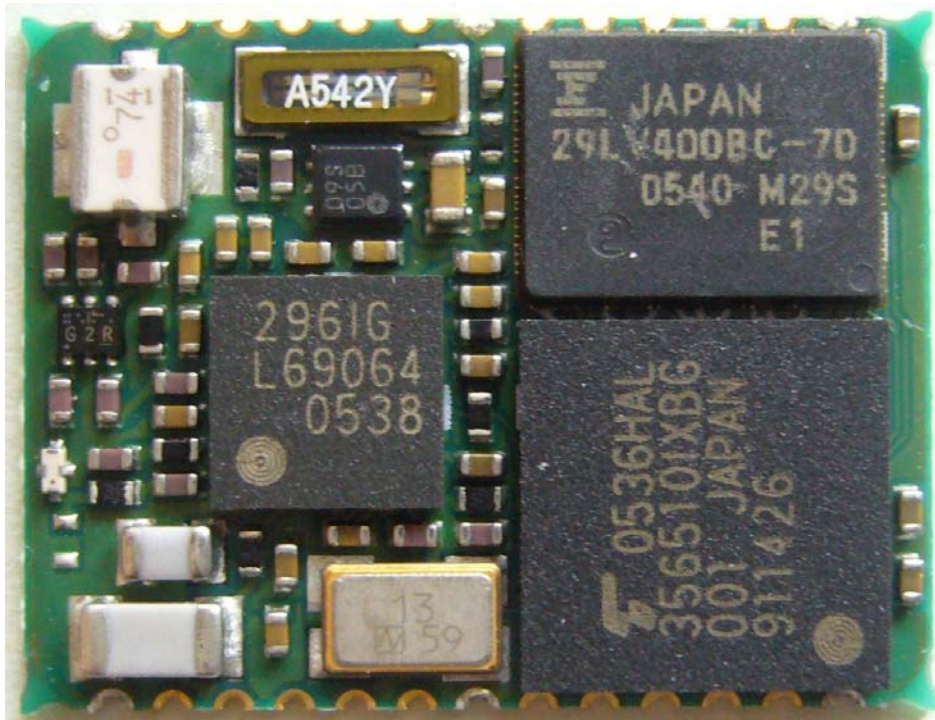

Internal Photo

Internal Board Close-up

Matsushita Electric Industrial Co., Ltd.
MAINPCB (Model: YEP0PT30919714)
FCC ID: ACJ932CQ-EP1660
IC Number: 216J-CQEP1660

Antenna Photo

Front Side of Module with Shield

Matsushita Electric Industrial Co., Ltd.
MAINPCB (Model: YEP0PT30919714)
FCC ID: ACJ932CQ-EP1660
IC Number: 216J-CQEP1660

Front Side of Module without Shield

Rear Side of Module