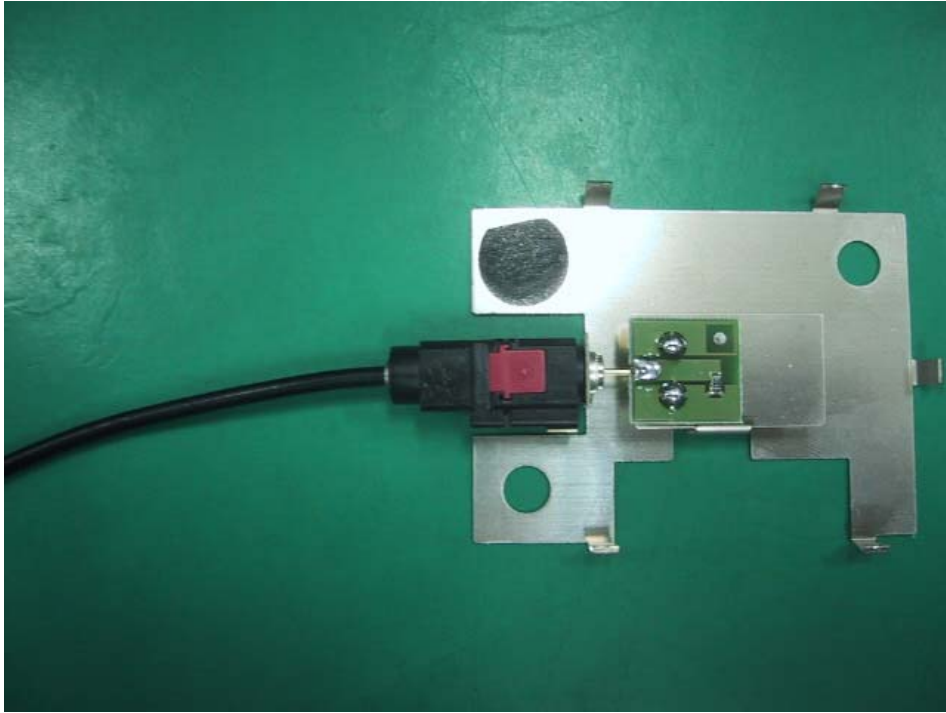

Internal Photo

Internal Board Close-up

Matsushita Electric Industrial Co., Ltd.
MAINPCB (Model: YEP0PT30919714)
FCC ID: ACJ932CQ-EP1660
IC Number: 216J-CQEP1660

Antenna Photo

Front Side of Module with Shield

Matsushita Electric Industrial Co., Ltd.
MAINPCB (Model: YEP0PT30919714)
FCC ID: ACJ932CQ-EP1660
IC Number: 216J-CQEP1660

Front Side of Module without Shield

Rear Side of Module