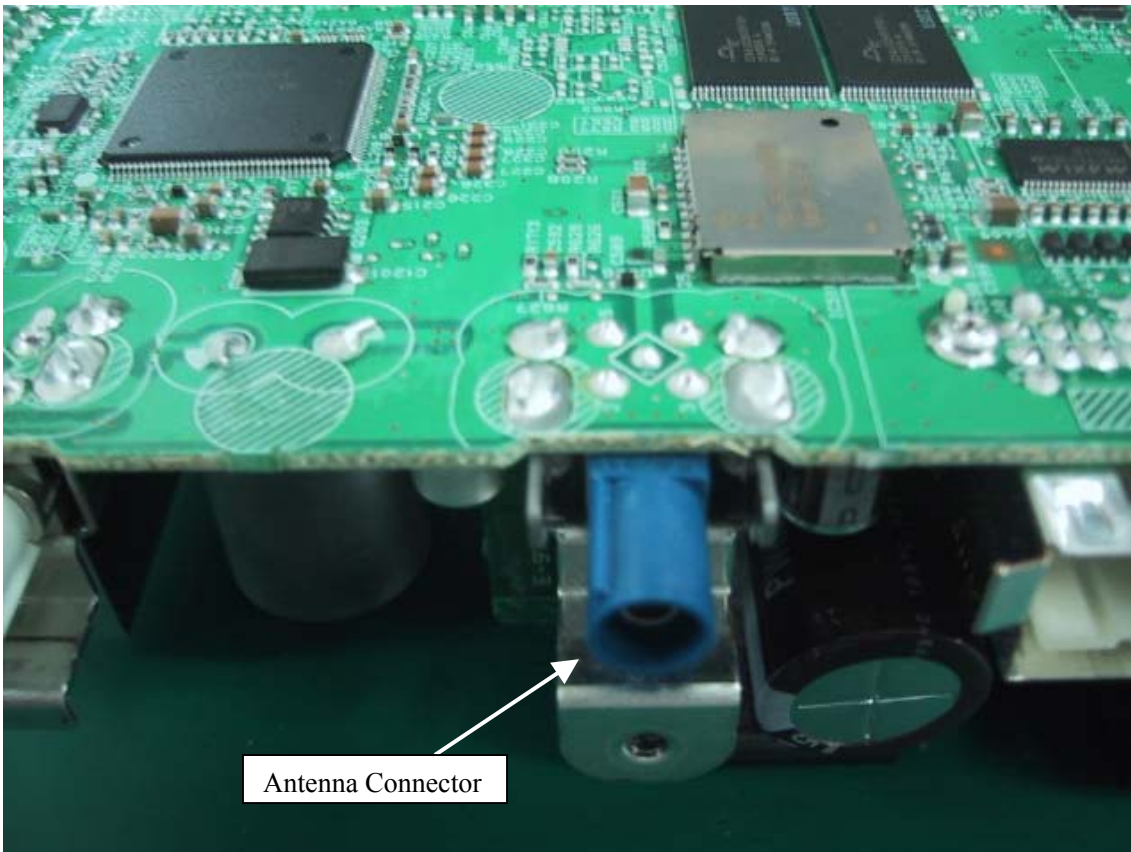

Internal Photo

Internal Board Close-up

Matsushita Electric Industrial Co., Ltd.
MAINPCB (Model: YEP0PT30919714)
FCC ID: ACJ932CQ-EP1660
IC Number: 216J-CQEP1660

Antenna Photo

Front Side of Module with Shield

Matsushita Electric Industrial Co., Ltd.
MAINPCB (Model: YEP0PT30919714)
FCC ID: ACJ932CQ-EP1660
IC Number: 216J-CQEP1660

Front Side of Module without Shield

Rear Side of Module