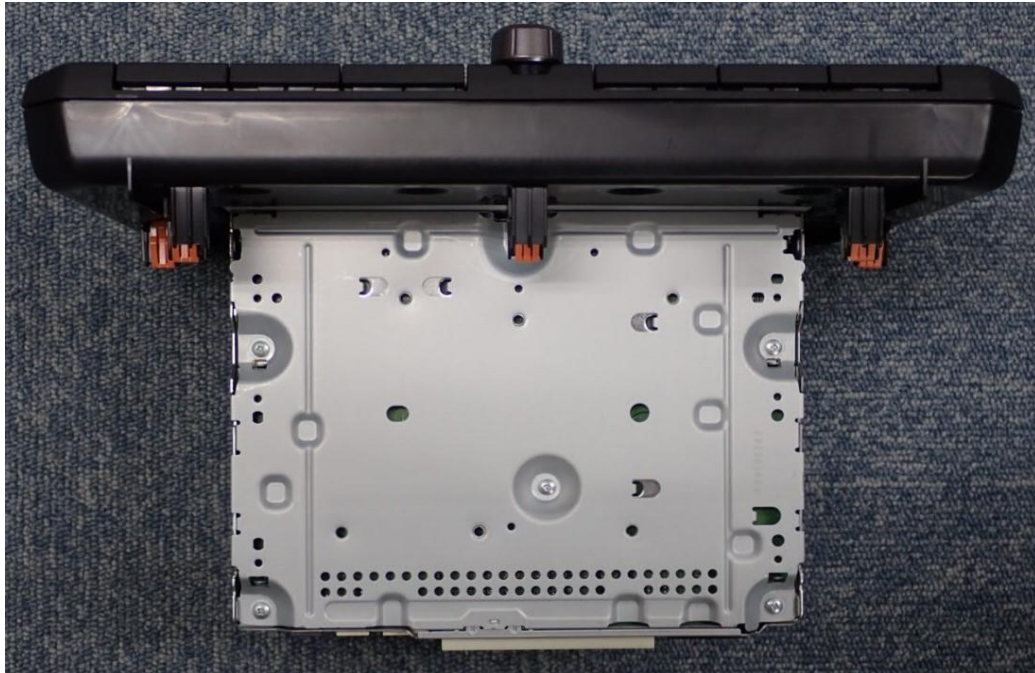

External Photo  
FCC 10.5inch

Front

Rear

Top

Bottom

Side-L

Side-R