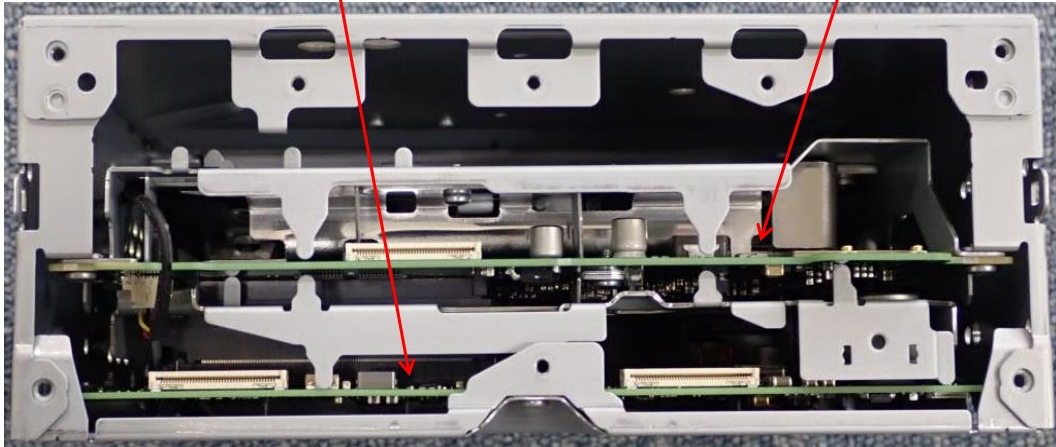

Internal Photo
AT2401_Lo Type (10.5inch)

SW PWB

WiFi Antenna

Bluetooth Antenna

Audio PWB

CPU PWB

SW PWB

CPU PWB