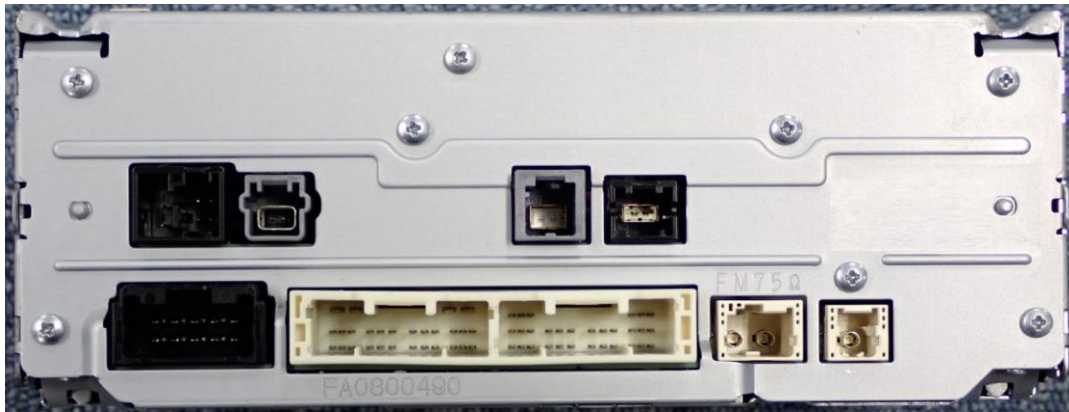

Internal Photo
AT2401_Lo Type (10.5inch)

SW PWB

WiFi Antenna

Bluetooth Antenna

Audio PWB

CPU PWB

SW PWB

CPU PWB

Audio PWB

Radio Antenna connector

GNSS
Antenna connector

Audio PWB

CPU PWB

Wireless module