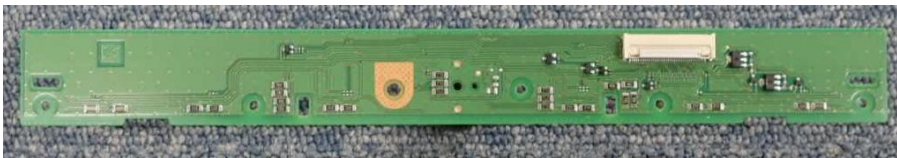

Internal Photo
AT2401_Lo Type (10.5inch)

SW PWB

WiFi Antenna

Bluetooth Antenna

Audio PWB

CPU PWB

SW PWB

CPU PWB

Audio PWB

Radio Antenna connector

GNSS
Antenna connector

Audio PWB

CPU PWB

Wireless module