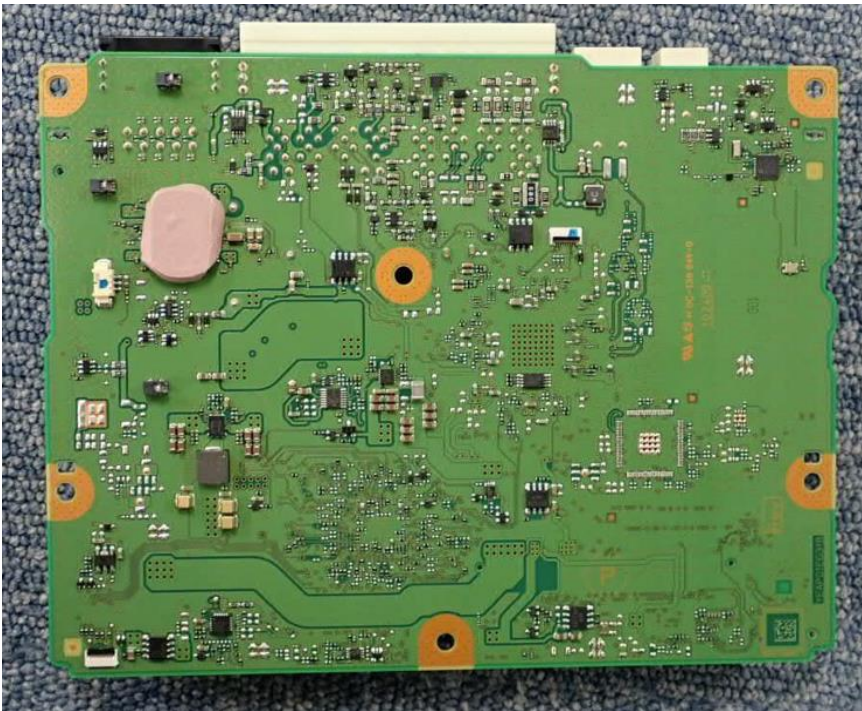

Internal Photo
AT2401_Lo Type (10.5inch)

SW PWB

WiFi Antenna

Bluetooth Antenna

Audio PWB

CPU PWB

SW PWB

CPU PWB

Audio PWB

Radio Antenna connector

GNSS
Antenna connector

Audio PWB

CPU PWB

Wireless module