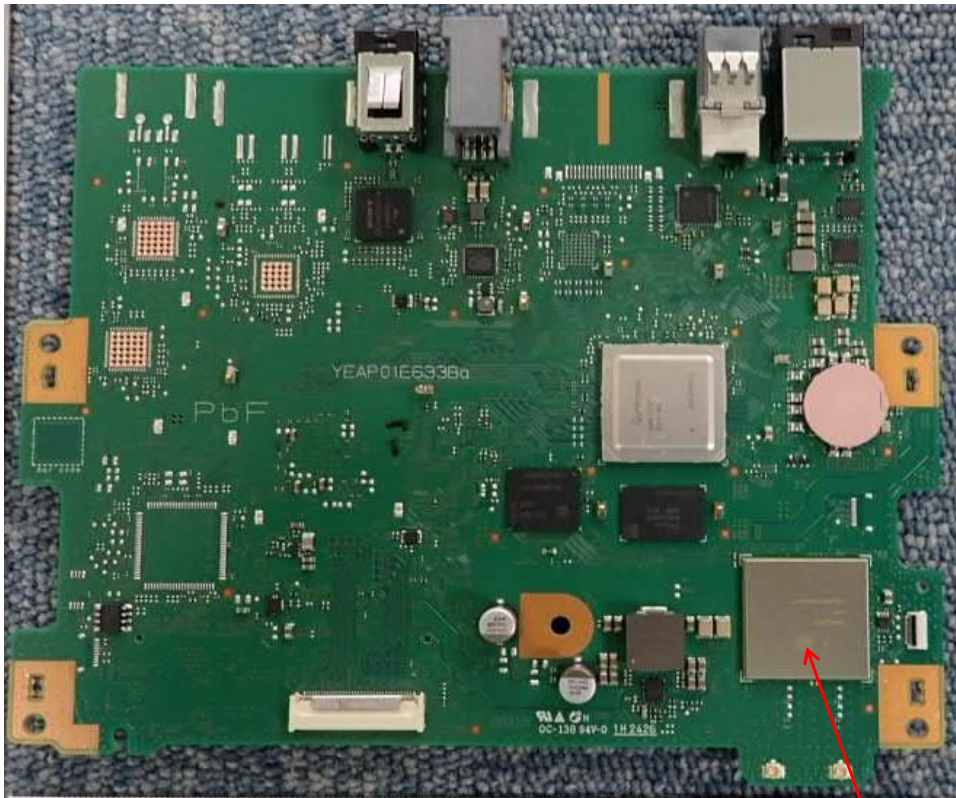

Internal Photo
AT2401_Lo Type (10.5inch)

SW PWB

WiFi Antenna

Bluetooth Antenna

Audio PWB

CPU PWB

SW PWB

CPU PWB

Audio PWB

Radio Antenna connector

GNSS
Antenna connector

Audio PWB

CPU PWB

Wireless module