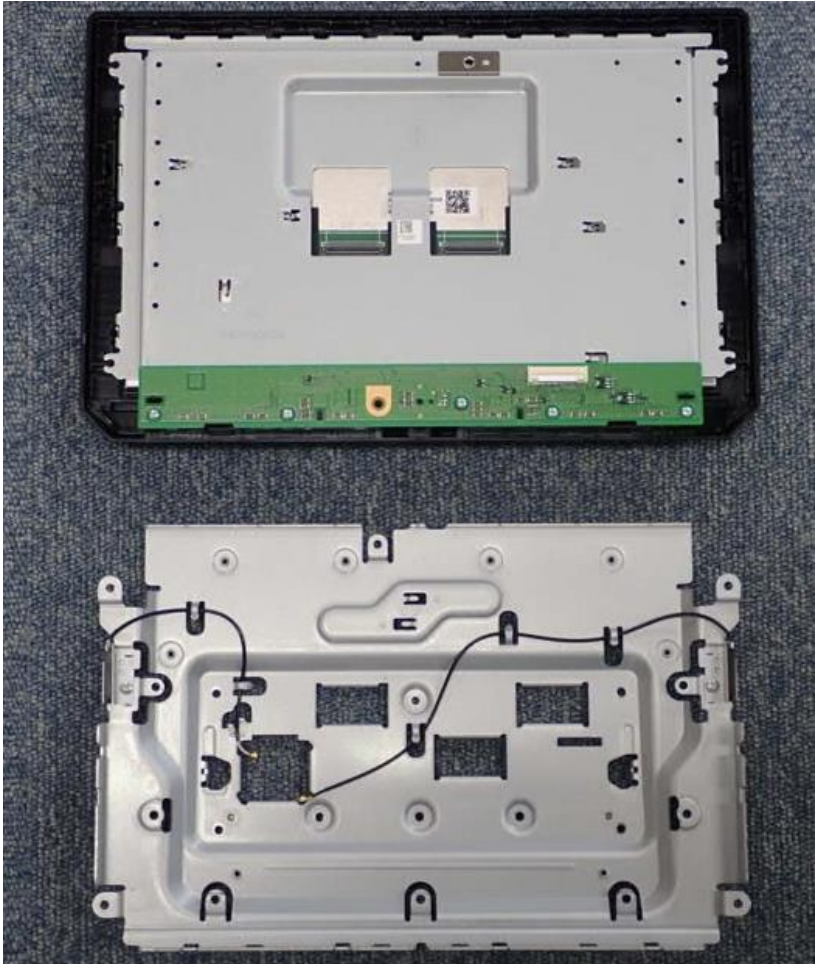

Internal Photo
AT2401_Lo Type (10.5inch)

SW PWB

WiFi Antenna

Bluetooth Antenna

Audio PWB

CPU PWB

SW PWB

CPU PWB

Audio PWB

Radio Antenna connector

GNSS
Antenna connector

Audio PWB

CPU PWB

Wireless module