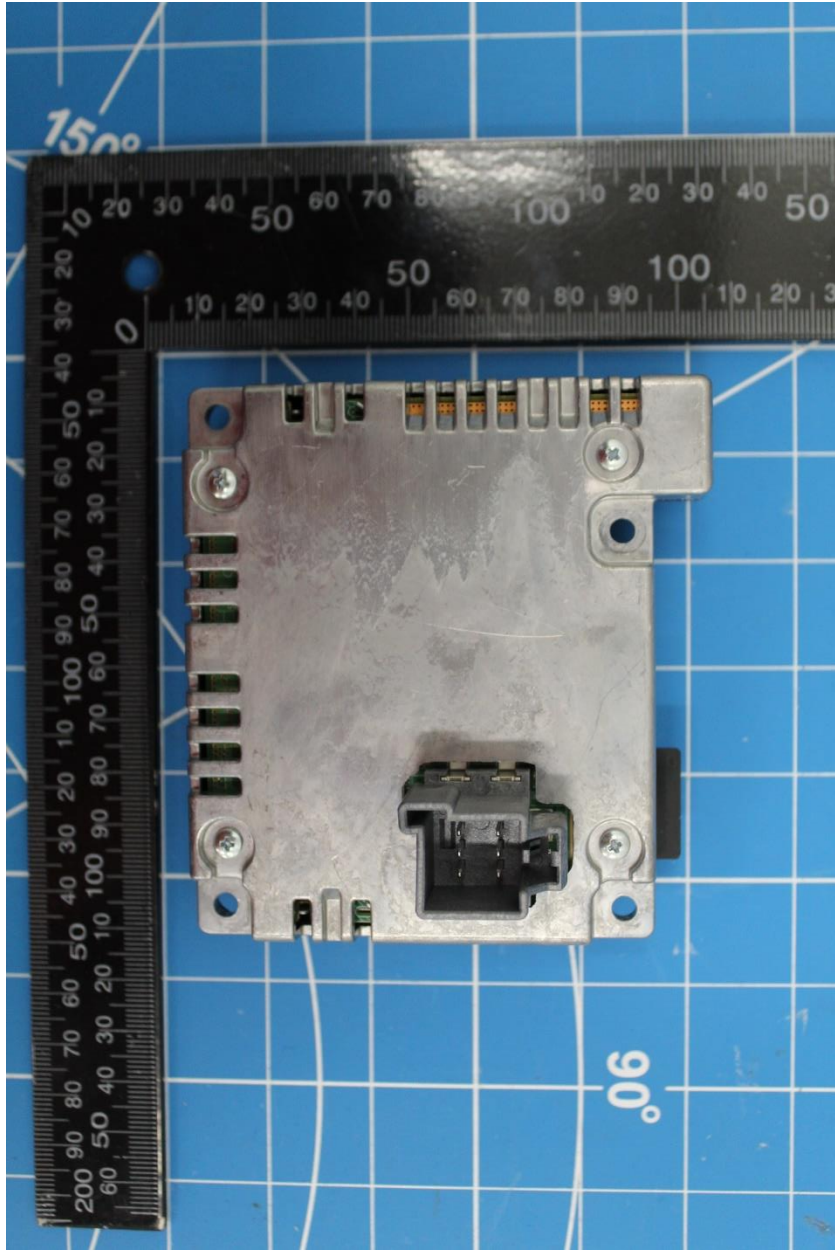

DEKRA
4052 05
Friday, May 26, 2023

 483015
Part No. 48516749AC
Ref. No. CA-QC7CN0GX
Serial No. 101581
 R6.2
MADE IN MEXICO
Panasonic Automotive Systems Co., Ltd.

452107
MITSUBISHI
TYPE: M8000
M/E: D02000
M/S: 007
MITSUBISHI
Mitsubishi Electric Corporation