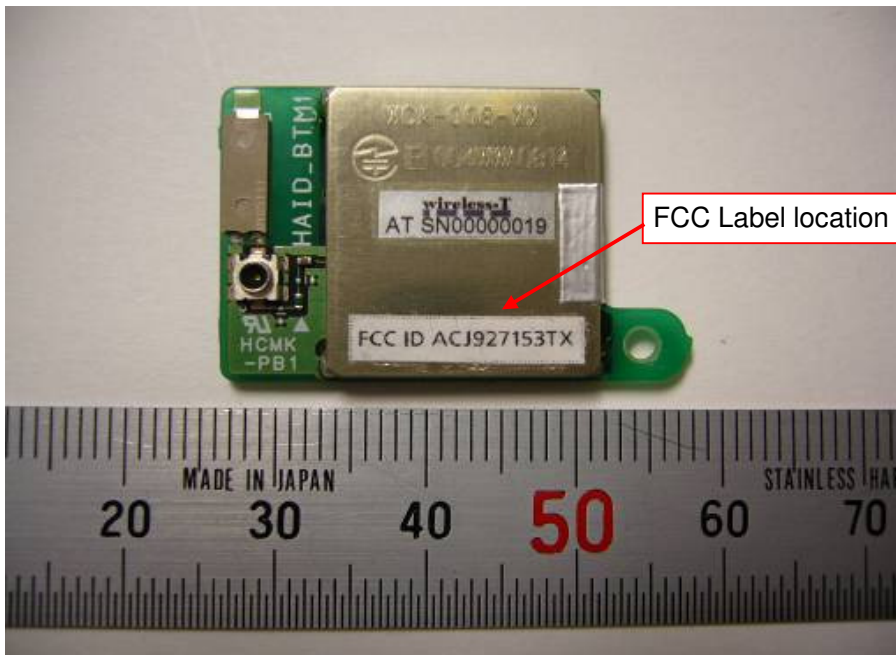

Model : WCA-008-XX
FCC ID : ACJ927153TX

FCC Label and Location

1) FCC Label

FCC ID ACJ927153TX

2) Physical Location of FCC Label on EUT

If the FCC ID is not visible when the module is installed inside another device, then the outside of the device into which the module is installed must also display a label referring to the enclosed module.

In addition, the final product will display FCC ID of the module as shown in the figure below

Contains FCC ID: ACJ927153TX