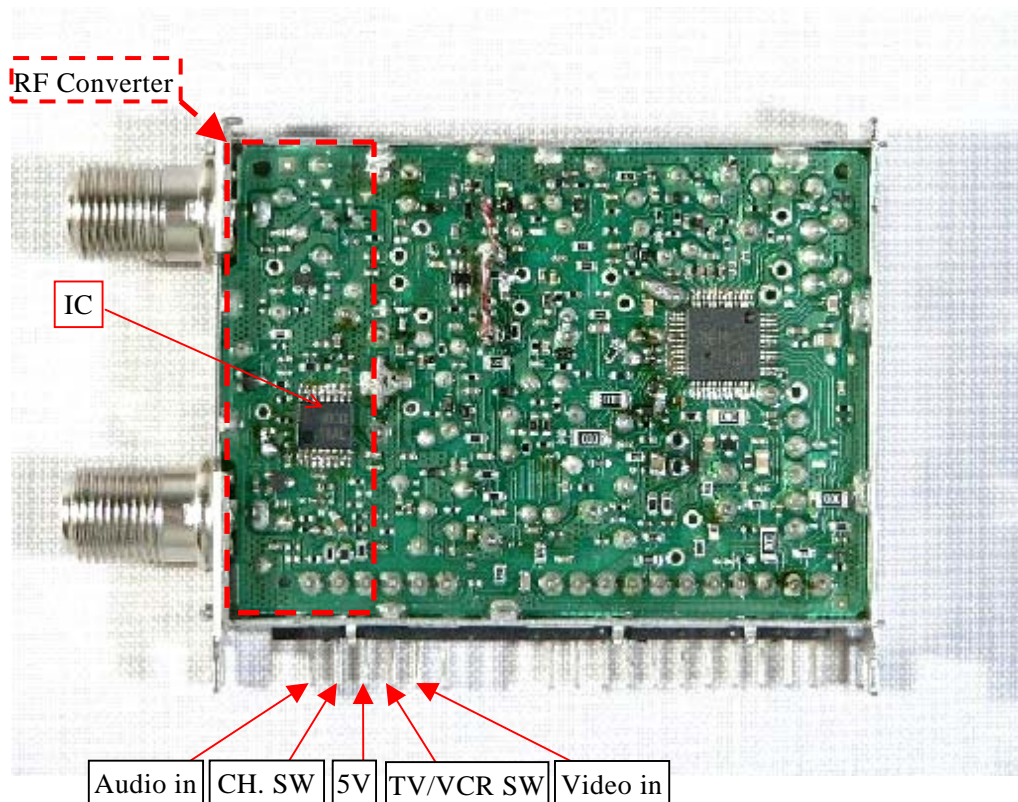

Sheet 4 of 11 Sheets

DVD Unit (Top view)

DVD Unit (Bottom view)

EXHIBIT # : _____
FCC ID : ACJ927149AHVI
OUR REF. : PSEC-SJ05-F001
MODEL NO. : AG-VP320
Sheet 5 of 11 Sheets

DVD Unit PCB (Top view)

DVD Unit PCB (Bottom view)

EXHIBIT # : _____
FCC ID : ACJ927149AHVI
OUR REF. : PSEC-SJ05-F001
MODEL NO. : AG-VP320

Sheet 6 of 11 Sheets

Tuner (ENG56D06G1: Top view)

Tuner (ENG56D06G1: Top view)

EXHIBIT # : _____
FCC ID : ACJ927149AHVI
OUR REF. : PSEC-SJ05-F001
MODEL NO. : AG-VP320

Sheet 7 of 11 Sheets

Tuner (ENG56D06G1: Bottom View)

Tuner (ENG56D06G1: Bottom View)

EXHIBIT # : _____
FCC ID : ACJ927149AHVI
OUR REF. : PSEC-SJ05-F001
MODEL NO. : AG-VP320

Sheet 8 of 11 Sheets

Tuner (TMZH2-035A: Top view)

Tuner (TMZH2-035A: Top view)

EXHIBIT # : _____
FCC ID : ACJ927149AHVI
OUR REF. : PSEC-SJ05-F001
MODEL NO. : AG-VP320
Sheet 9 of 11 Sheets

Tuner (TMZH2-035A: Bottom View)

Tuner (TMZH2-035A: Bottom View)

EXHIBIT # : _____
FCC ID : ACJ927149AHVI
OUR REF. : PSEC-SJ05-F001
MODEL NO. : AG-VP320