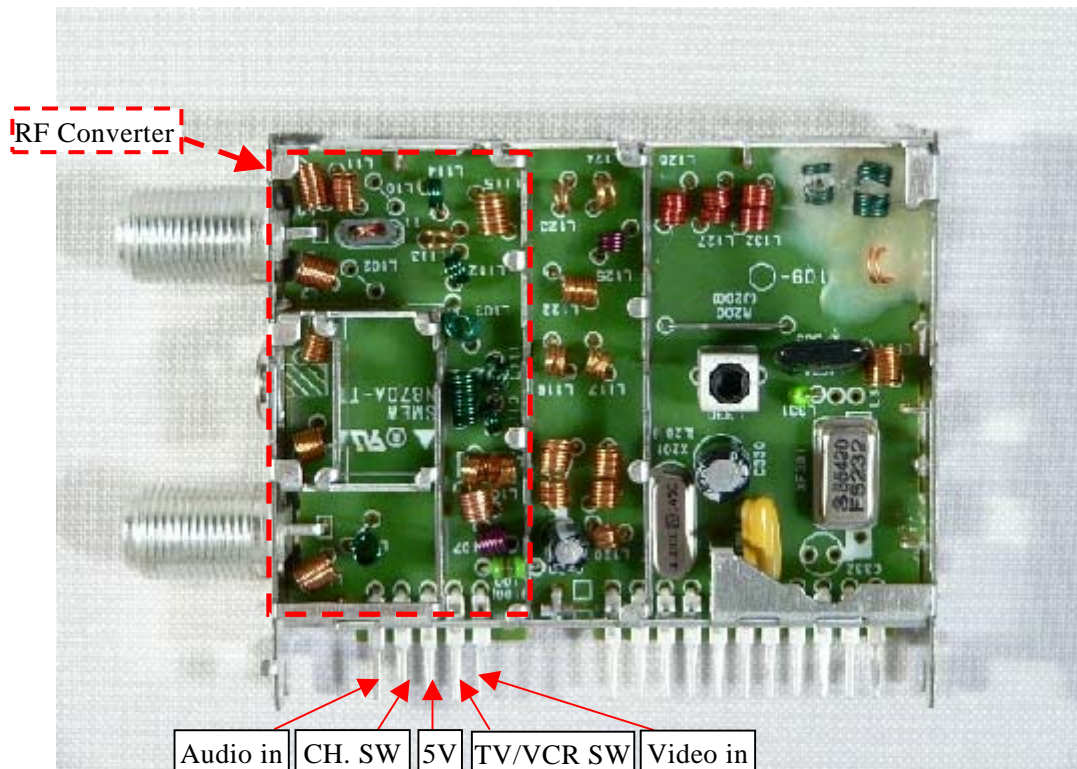

Sheet 7 of 11 Sheets

Tuner (ENG56D06G1: Bottom View)

Tuner (ENG56D06G1: Bottom View)

EXHIBIT # : _____
FCC ID : ACJ927149AHVI
OUR REF. : PSEC-SJ05-F001
MODEL NO. : AG-VP320

Sheet 8 of 11 Sheets

Tuner (TMZH2-035A: Top view)

Tuner (TMZH2-035A: Top view)

EXHIBIT # : _____
FCC ID : ACJ927149AHVI
OUR REF. : PSEC-SJ05-F001
MODEL NO. : AG-VP320
Sheet 9 of 11 Sheets

Tuner (TMZH2-035A: Bottom View)

Tuner (TMZH2-035A: Bottom View)

EXHIBIT # : _____
FCC ID : ACJ927149AHVI
OUR REF. : PSEC-SJ05-F001
MODEL NO. : AG-VP320

Sheet 10 of 11 Sheets

Tuner (115-V-HA35AK: Top view)

Tuner (115-V-HA35AK: Top view)

EXHIBIT # : _____
FCC ID : ACJ927149AHVI
OUR REF. : PSEC-SJ05-F001
MODEL NO. : AG-VP320

Sheet 11 of 11 Sheets

Tuner (115-V-HA35AK: Bottom View)

Tuner (115-V-HA35AK: Bottom View)