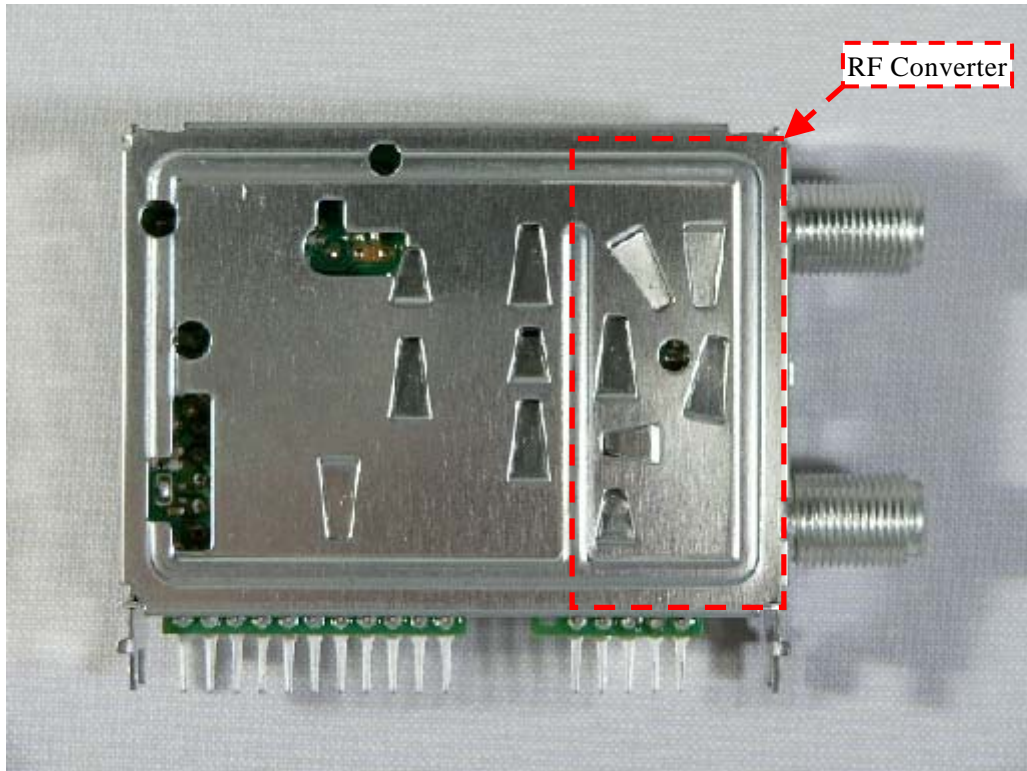

Tuner (TMZH2-035A: Top view)

EXHIBIT # : _____
FCC ID : ACJ927149AHVI
OUR REF. : PSEC-SJ05-F001
MODEL NO. : AG-VP320
Sheet 9 of 11 Sheets

Tuner (TMZH2-035A: Bottom View)

Tuner (TMZH2-035A: Bottom View)

EXHIBIT # : _____
FCC ID : ACJ927149AHVI
OUR REF. : PSEC-SJ05-F001
MODEL NO. : AG-VP320

Sheet 10 of 11 Sheets

Tuner (115-V-HA35AK: Top view)

Tuner (115-V-HA35AK: Top view)

EXHIBIT # : _____
FCC ID : ACJ927149AHVI
OUR REF. : PSEC-SJ05-F001
MODEL NO. : AG-VP320

Sheet 11 of 11 Sheets

Tuner (115-V-HA35AK: Bottom View)

Tuner (115-V-HA35AK: Bottom View)