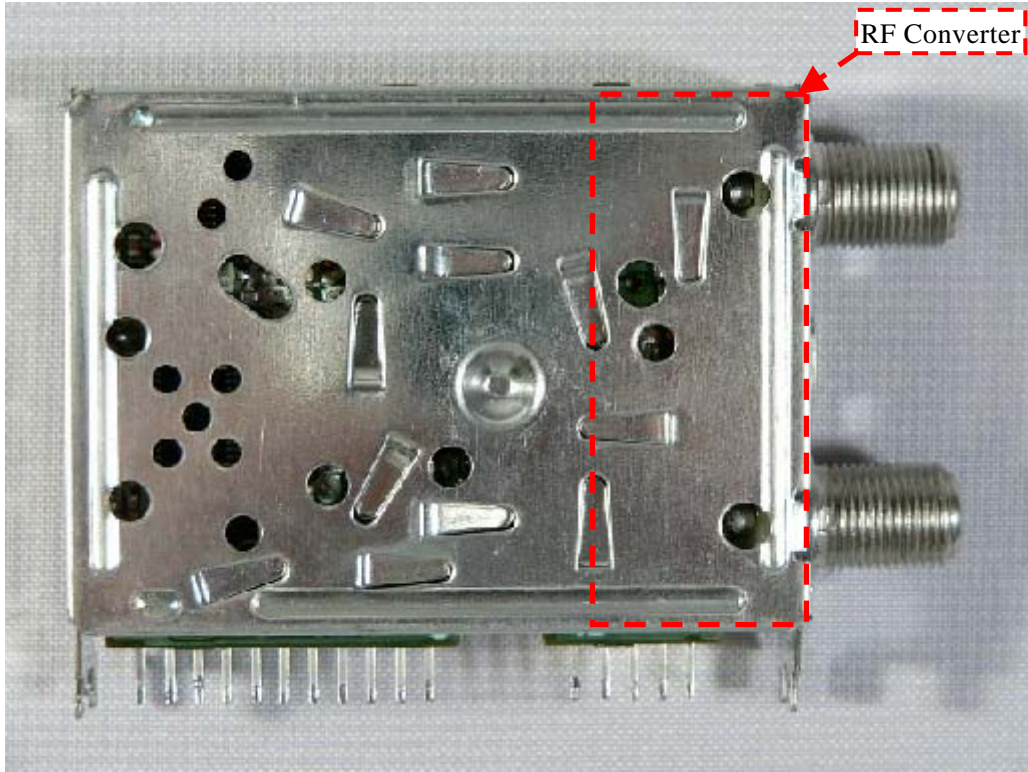

Sheet 7 of 11 Sheets

Tuner (ENG56D06G1: Bottom View)

Tuner (ENG56D06G1: Bottom View)

EXHIBIT # : _____
FCC ID : ACJ927149AHVI
OUR REF. : PSEC-SJ05-F001
MODEL NO. : AG-VP320

Sheet 8 of 11 Sheets

Tuner (TMZH2-035A: Top view)

Tuner (TMZH2-035A: Top view)

EXHIBIT # : _____
FCC ID : ACJ927149AHVI
OUR REF. : PSEC-SJ05-F001
MODEL NO. : AG-VP320
Sheet 9 of 11 Sheets

Tuner (TMZH2-035A: Bottom View)

Tuner (TMZH2-035A: Bottom View)

EXHIBIT # : _____
FCC ID : ACJ927149AHVI
OUR REF. : PSEC-SJ05-F001
MODEL NO. : AG-VP320

Sheet 10 of 11 Sheets

Tuner (115-V-HA35AK: Top view)

Tuner (115-V-HA35AK: Top view)

EXHIBIT # : _____
FCC ID : ACJ927149AHVI
OUR REF. : PSEC-SJ05-F001
MODEL NO. : AG-VP320

Sheet 11 of 11 Sheets

Tuner (115-V-HA35AK: Bottom View)