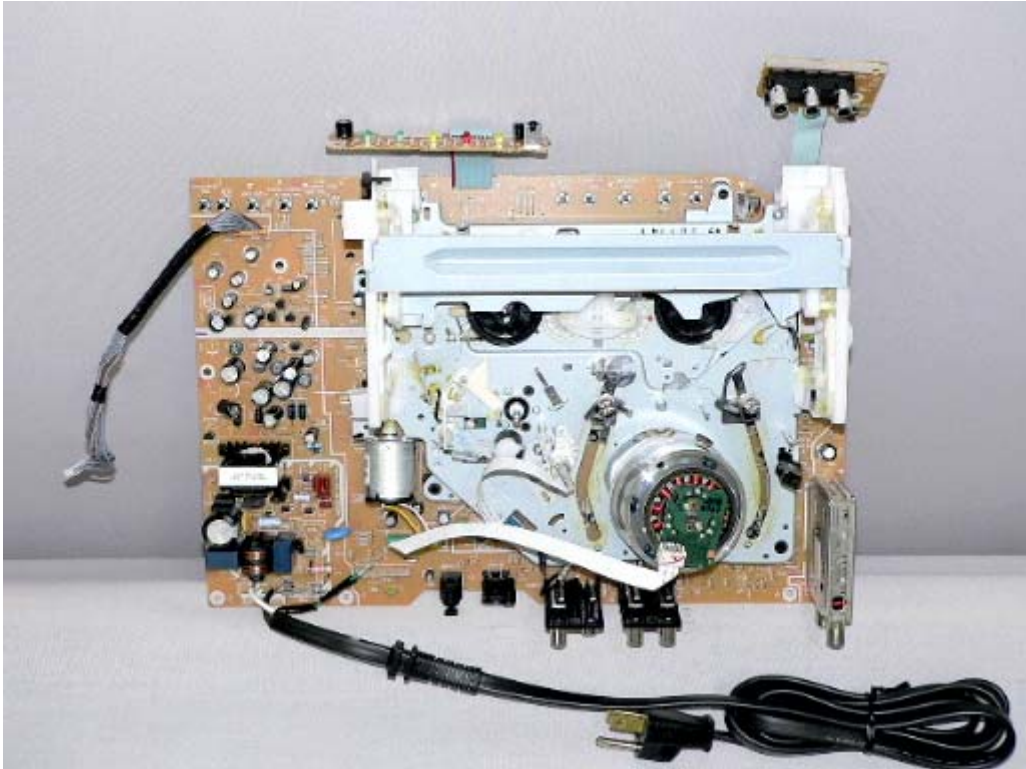

Main PCB (Top view)

Main PCB (Top view)

EXHIBIT # : _____
FCC ID : ACJ927149AHVI
OUR REF. : PSEC-SJ05-F001
MODEL NO. : AG-VP320
Sheet 3 of 11 Sheets

Main PCB (Top view)

Main PCB (Bottom view)

EXHIBIT # : _____
FCC ID : ACJ927149AHVI
OUR REF. : PSEC-SJ05-F001
MODEL NO. : AG-VP320

Sheet 4 of 11 Sheets

DVD Unit (Top view)

DVD Unit (Bottom view)

EXHIBIT # : _____
FCC ID : ACJ927149AHVI
OUR REF. : PSEC-SJ05-F001
MODEL NO. : AG-VP320
Sheet 5 of 11 Sheets

DVD Unit PCB (Top view)

DVD Unit PCB (Bottom view)

EXHIBIT # : _____
FCC ID : ACJ927149AHVI
OUR REF. : PSEC-SJ05-F001
MODEL NO. : AG-VP320

Sheet 6 of 11 Sheets

Tuner (ENG56D06G1: Top view)

Tuner (ENG56D06G1: Top view)

EXHIBIT # : _____
FCC ID : ACJ927149AHVI
OUR REF. : PSEC-SJ05-F001
MODEL NO. : AG-VP320

Sheet 7 of 11 Sheets

Tuner (ENG56D06G1: Bottom View)

Tuner (ENG56D06G1: Bottom View)

EXHIBIT # : _____
FCC ID : ACJ927149AHVI
OUR REF. : PSEC-SJ05-F001
MODEL NO. : AG-VP320

Sheet 8 of 11 Sheets

Tuner (TMZH2-035A: Top view)