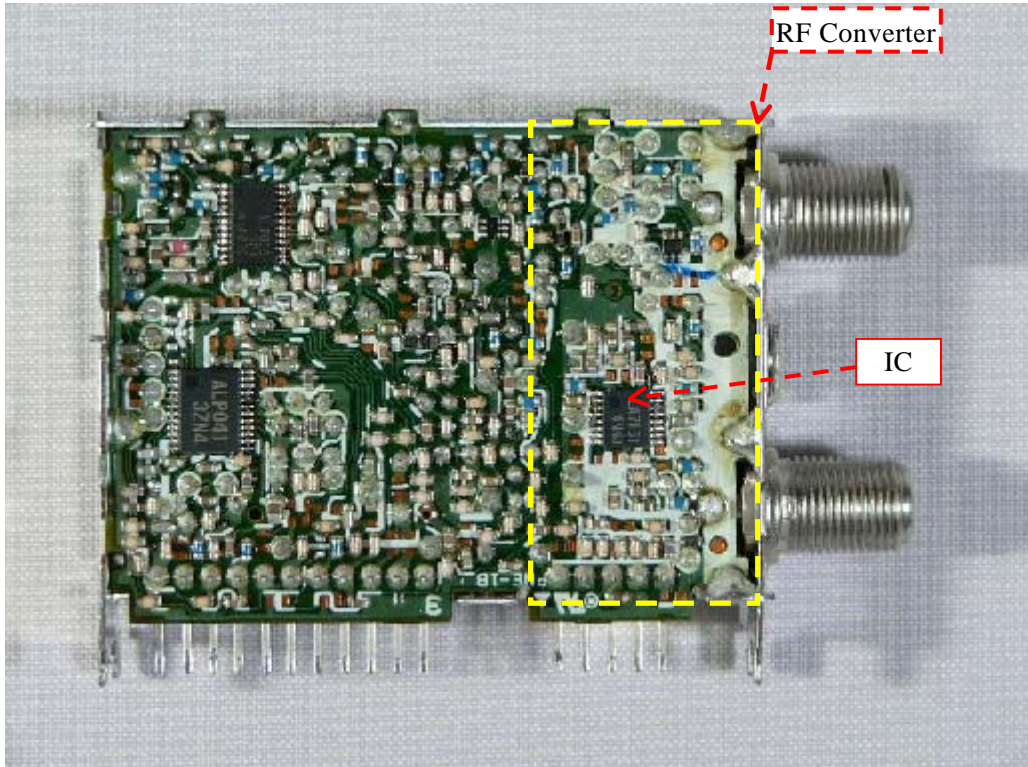

Sheet 7 of 11 Sheets

Tuner (ENG56D06G1: Bottom View)

Tuner (ENG56D06G1: Bottom View)

EXHIBIT # : _____
FCC ID : ACJ927149AHVI
OUR REF. : PSEC-SJ05-F001
MODEL NO. : AG-VP320

Sheet 8 of 11 Sheets

Tuner (TMZH2-035A: Top view)

Tuner (TMZH2-035A: Top view)

EXHIBIT # : _____
FCC ID : ACJ927149AHVI
OUR REF. : PSEC-SJ05-F001
MODEL NO. : AG-VP320
Sheet 9 of 11 Sheets

Tuner (TMZH2-035A: Bottom View)

Tuner (TMZH2-035A: Bottom View)

EXHIBIT # : _____
FCC ID : ACJ927149AHVI
OUR REF. : PSEC-SJ05-F001
MODEL NO. : AG-VP320

Sheet 10 of 11 Sheets

Tuner (115-V-HA35AK: Top view)

Tuner (115-V-HA35AK: Top view)

EXHIBIT # : _____
FCC ID : ACJ927149AHVI
OUR REF. : PSEC-SJ05-F001
MODEL NO. : AG-VP320

Sheet 11 of 11 Sheets

Tuner (115-V-HA35AK: Bottom View)