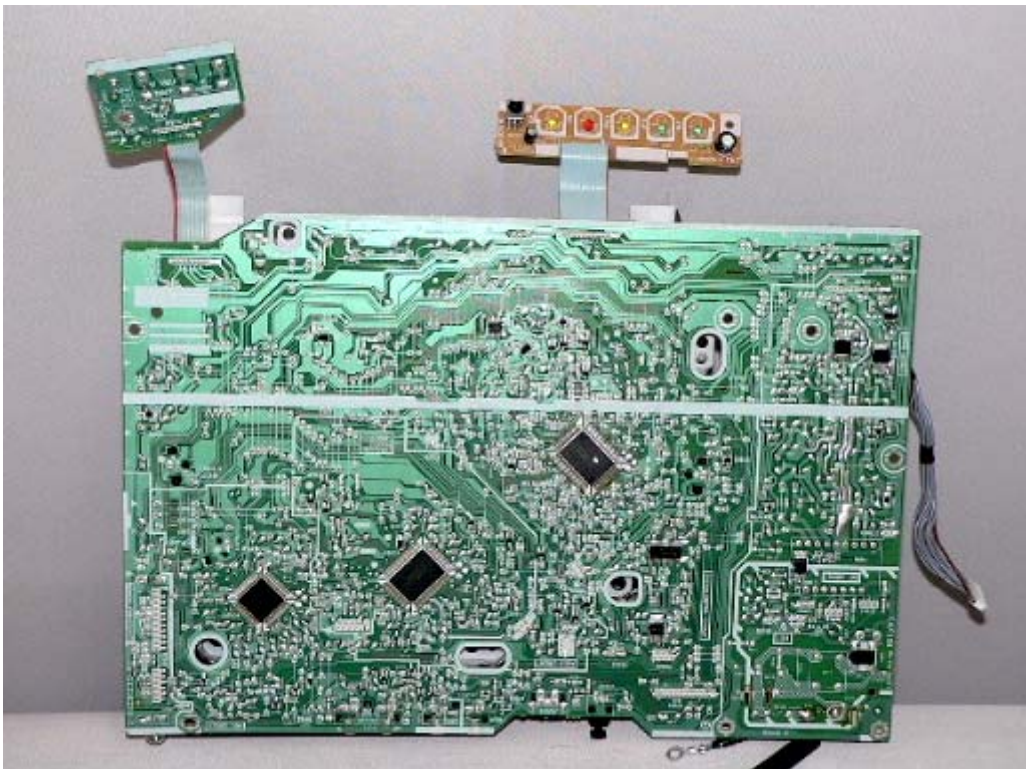

Main PCB (Top view)

Main PCB (Top view)

EXHIBIT # : _____
FCC ID : ACJ927149AHVI
OUR REF. : PSEC-SJ05-F001
MODEL NO. : AG-VP320
Sheet 3 of 11 Sheets

Main PCB (Top view)

Main PCB (Bottom view)

EXHIBIT # : _____
FCC ID : ACJ927149AHVI
OUR REF. : PSEC-SJ05-F001
MODEL NO. : AG-VP320

Sheet 4 of 11 Sheets

DVD Unit (Top view)

DVD Unit (Bottom view)

EXHIBIT # : _____
FCC ID : ACJ927149AHVI
OUR REF. : PSEC-SJ05-F001
MODEL NO. : AG-VP320
Sheet 5 of 11 Sheets

DVD Unit PCB (Top view)

DVD Unit PCB (Bottom view)

EXHIBIT # : _____
FCC ID : ACJ927149AHVI
OUR REF. : PSEC-SJ05-F001
MODEL NO. : AG-VP320

Sheet 6 of 11 Sheets

Tuner (ENG56D06G1: Top view)

Tuner (ENG56D06G1: Top view)

EXHIBIT # : _____
FCC ID : ACJ927149AHVI
OUR REF. : PSEC-SJ05-F001
MODEL NO. : AG-VP320

Sheet 7 of 11 Sheets

Tuner (ENG56D06G1: Bottom View)

Tuner (ENG56D06G1: Bottom View)

EXHIBIT # : _____
FCC ID : ACJ927149AHVI
OUR REF. : PSEC-SJ05-F001
MODEL NO. : AG-VP320

Sheet 8 of 11 Sheets

Tuner (TMZH2-035A: Top view)