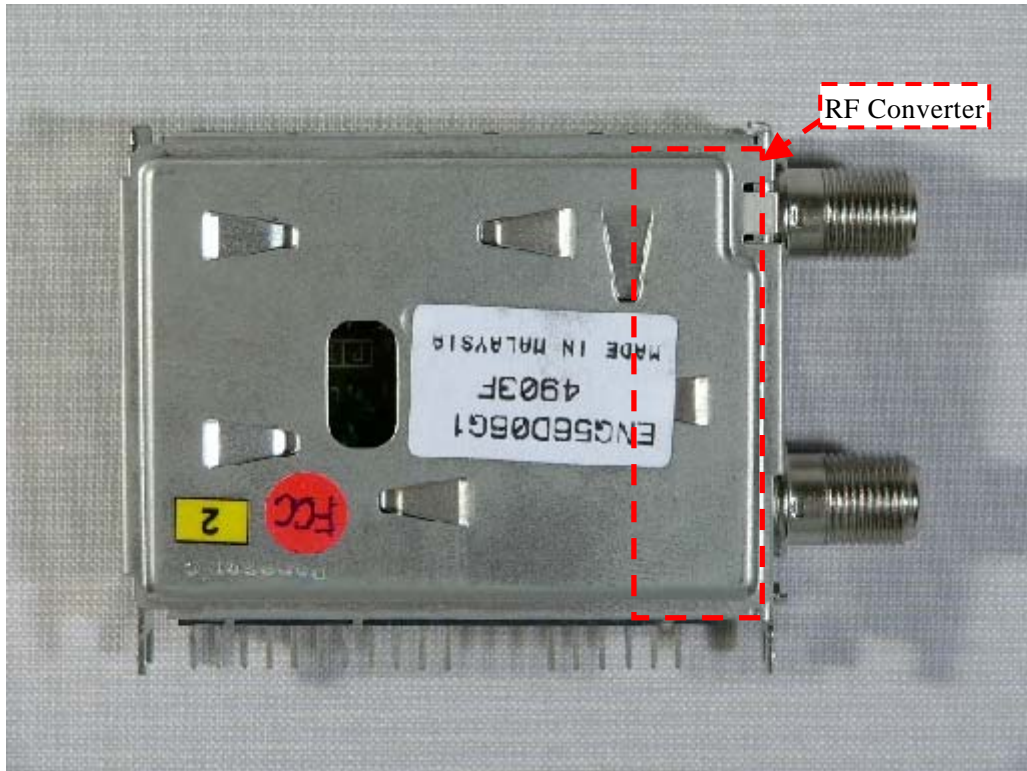

Sheet 4 of 11 Sheets

DVD Unit (Top view)

DVD Unit (Bottom view)

EXHIBIT # : _____
FCC ID : ACJ927149AHVI
OUR REF. : PSEC-SJ05-F001
MODEL NO. : AG-VP320
Sheet 5 of 11 Sheets

DVD Unit PCB (Top view)

DVD Unit PCB (Bottom view)

EXHIBIT # : _____
FCC ID : ACJ927149AHVI
OUR REF. : PSEC-SJ05-F001
MODEL NO. : AG-VP320

Sheet 6 of 11 Sheets

Tuner (ENG56D06G1: Top view)

Tuner (ENG56D06G1: Top view)

EXHIBIT # : _____
FCC ID : ACJ927149AHVI
OUR REF. : PSEC-SJ05-F001
MODEL NO. : AG-VP320

Sheet 7 of 11 Sheets

Tuner (ENG56D06G1: Bottom View)

Tuner (ENG56D06G1: Bottom View)

EXHIBIT # : _____
FCC ID : ACJ927149AHVI
OUR REF. : PSEC-SJ05-F001
MODEL NO. : AG-VP320

Sheet 8 of 11 Sheets

Tuner (TMZH2-035A: Top view)

Tuner (TMZH2-035A: Top view)

EXHIBIT # : _____
FCC ID : ACJ927149AHVI
OUR REF. : PSEC-SJ05-F001
MODEL NO. : AG-VP320
Sheet 9 of 11 Sheets

Tuner (TMZH2-035A: Bottom View)

Tuner (TMZH2-035A: Bottom View)

EXHIBIT # : _____
FCC ID : ACJ927149AHVI
OUR REF. : PSEC-SJ05-F001
MODEL NO. : AG-VP320