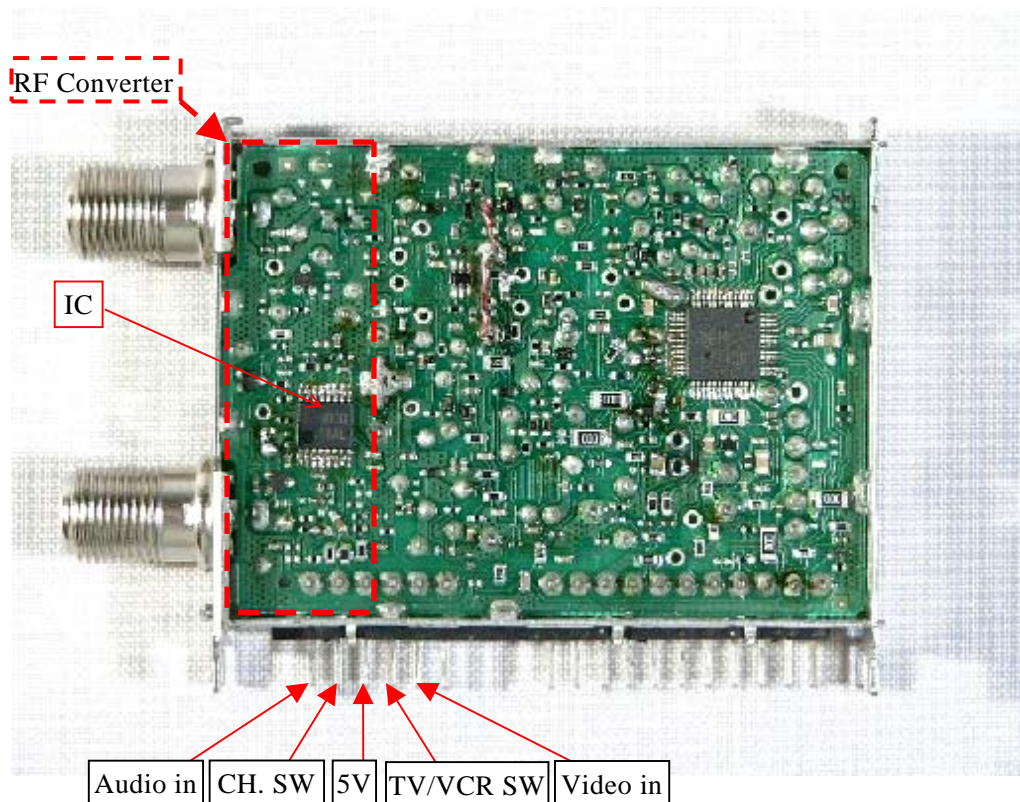

Sheet 4 of 11 Sheets

DVD Unit (Top view)

DVD Unit (Bottom view)

EXHIBIT # : _____
FCC ID : ACJ927149AHV
OUR REF. : MKES04-F005
MODEL NO. : PV-D4745S
Sheet 5 of 11 Sheets

DVD Unit PCB (Top view)

DVD Unit PCB (Bottom view)

EXHIBIT # : _____
FCC ID : ACJ927149AHV
OUR REF. : MKES04-F005
MODEL NO. : PV-D4745S

Sheet 6 of 11 Sheets

Tuner (ENG56D06G1: Top view)

Tuner (ENG56D06G1: Top view)

EXHIBIT # : _____
FCC ID : ACJ927149AHV
OUR REF. : MKES04-F005
MODEL NO. : PV-D4745S

Sheet 7 of 11 Sheets

Tuner (ENG56D06G1: Bottom View)

Tuner (ENG56D06G1: Bottom View)

EXHIBIT # : _____
FCC ID : ACJ927149AHV
OUR REF. : MKES04-F005
MODEL NO. : PV-D4745S

Sheet 8 of 11 Sheets

Tuner (TMZH2-035A: Top view)

Tuner (TMZH2-035A: Top view)

EXHIBIT # : _____
FCC ID : ACJ927149AHV
OUR REF. : MKES04-F005
MODEL NO. : PV-D4745S

Sheet 9 of 11 Sheets

Tuner (TMZH2-035A: Bottom View)

Tuner (TMZH2-035A: Bottom View)

EXHIBIT # : _____
FCC ID : ACJ927149AHV
OUR REF. : MKES04-F005
MODEL NO. : PV-D4745S