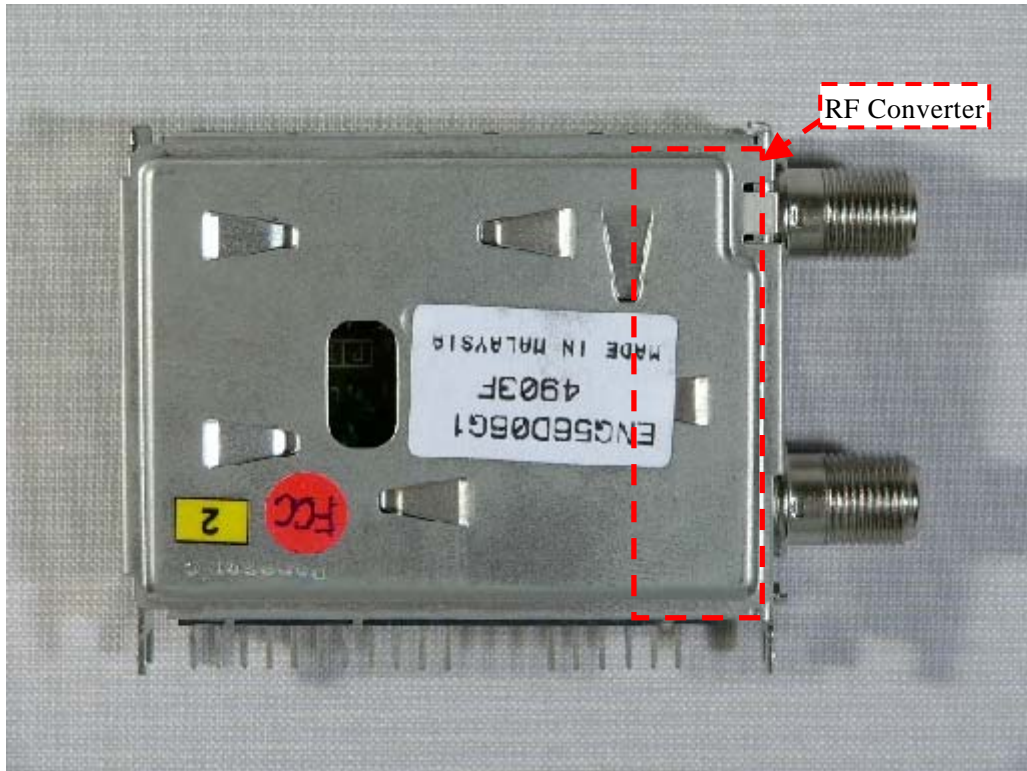

Sheet 4 of 11 Sheets

DVD Unit (Top view)

DVD Unit (Bottom view)

EXHIBIT # : _____
FCC ID : ACJ927149AHV
OUR REF. : MKES04-F005
MODEL NO. : PV-D4745S
Sheet 5 of 11 Sheets

DVD Unit PCB (Top view)

DVD Unit PCB (Bottom view)

EXHIBIT # : _____
FCC ID : ACJ927149AHV
OUR REF. : MKES04-F005
MODEL NO. : PV-D4745S

Sheet 6 of 11 Sheets

Tuner (ENG56D06G1: Top view)

Tuner (ENG56D06G1: Top view)

EXHIBIT # : _____
FCC ID : ACJ927149AHV
OUR REF. : MKES04-F005
MODEL NO. : PV-D4745S

Sheet 7 of 11 Sheets

Tuner (ENG56D06G1: Bottom View)

Tuner (ENG56D06G1: Bottom View)

EXHIBIT # : _____
FCC ID : ACJ927149AHV
OUR REF. : MKES04-F005
MODEL NO. : PV-D4745S

Sheet 8 of 11 Sheets

Tuner (TMZH2-035A: Top view)

Tuner (TMZH2-035A: Top view)

EXHIBIT # : _____
FCC ID : ACJ927149AHV
OUR REF. : MKES04-F005
MODEL NO. : PV-D4745S

Sheet 9 of 11 Sheets

Tuner (TMZH2-035A: Bottom View)

Tuner (TMZH2-035A: Bottom View)

EXHIBIT # : _____
FCC ID : ACJ927149AHV
OUR REF. : MKES04-F005
MODEL NO. : PV-D4745S