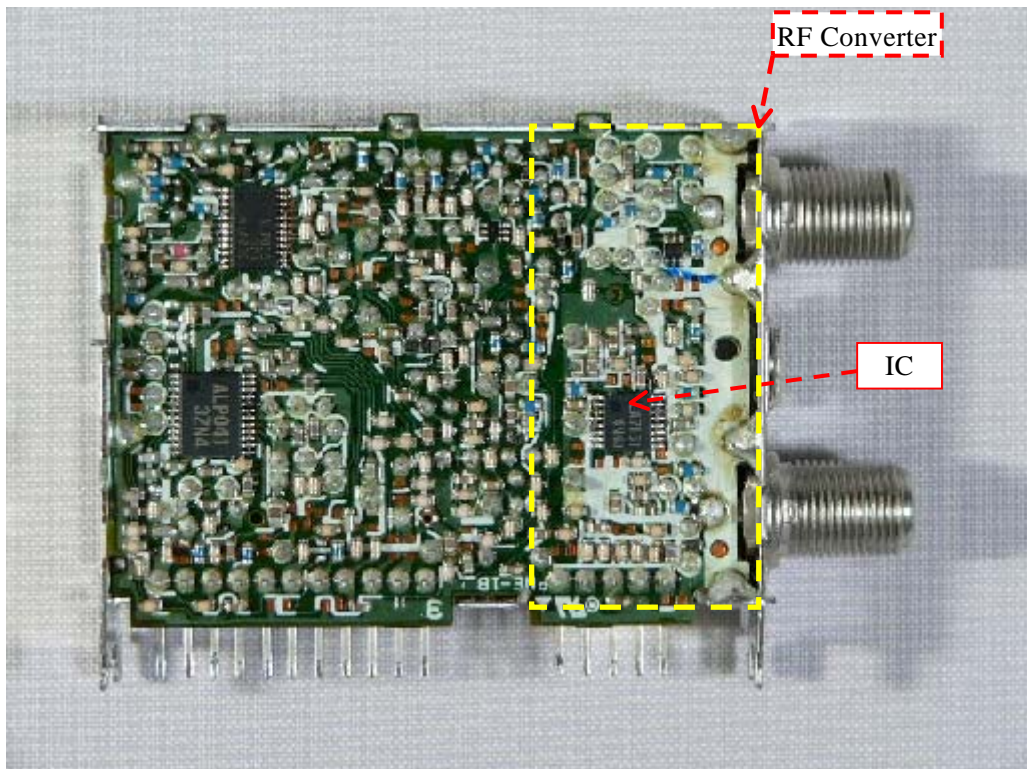

Sheet 7 of 11 Sheets

Tuner (ENG56D06G1: Bottom View)

Tuner (ENG56D06G1: Bottom View)

EXHIBIT # : _____
FCC ID : ACJ927149AHV
OUR REF. : MKES04-F005
MODEL NO. : PV-D4745S

Sheet 8 of 11 Sheets

Tuner (TMZH2-035A: Top view)

Tuner (TMZH2-035A: Top view)

EXHIBIT # : _____
FCC ID : ACJ927149AHV
OUR REF. : MKES04-F005
MODEL NO. : PV-D4745S

Sheet 9 of 11 Sheets

Tuner (TMZH2-035A: Bottom View)

Tuner (TMZH2-035A: Bottom View)

EXHIBIT # : _____
FCC ID : ACJ927149AHV
OUR REF. : MKES04-F005
MODEL NO. : PV-D4745S

Sheet 10 of 11 Sheets

Tuner (115-V-HA35AK: Top view)

Tuner (115-V-HA35AK: Top view)

EXHIBIT # : _____
FCC ID : ACJ927149AHV
OUR REF. : MKES04-F005
MODEL NO. : PV-D4745S

Sheet 11 of 11 Sheets

Tuner (115-V-HA35AK: Bottom View)