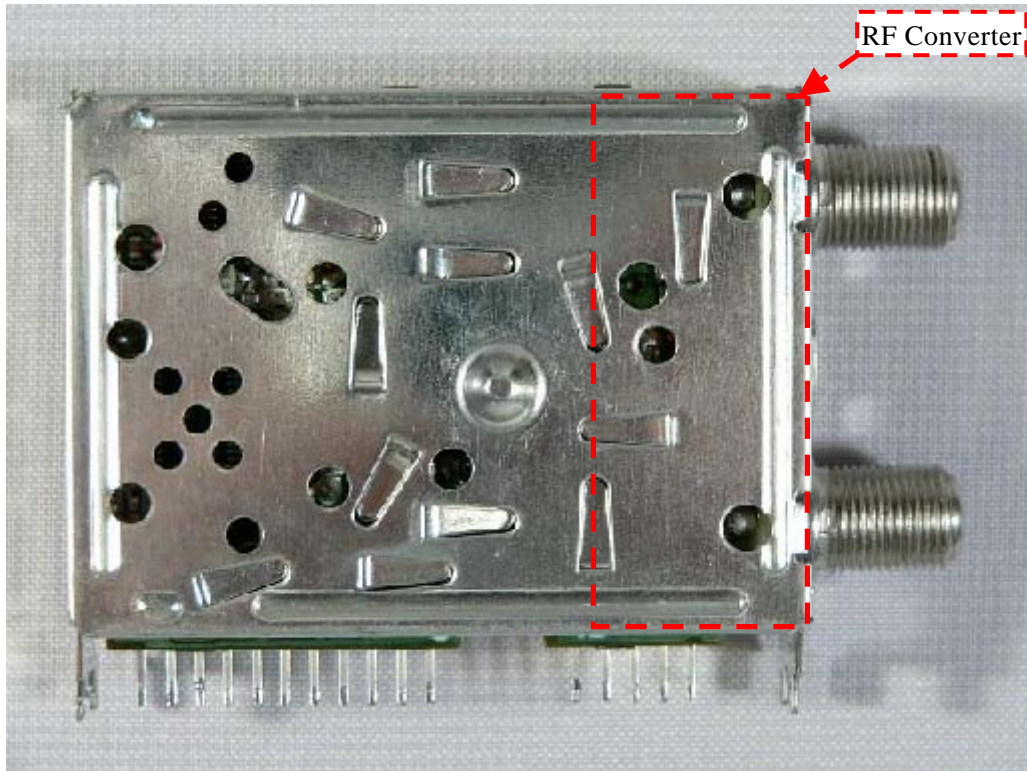

Sheet 7 of 11 Sheets

Tuner (ENG56D06G1: Bottom View)

Tuner (ENG56D06G1: Bottom View)

EXHIBIT # : _____
FCC ID : ACJ927149AHV
OUR REF. : MKES04-F005
MODEL NO. : PV-D4745S

Sheet 8 of 11 Sheets

Tuner (TMZH2-035A: Top view)

Tuner (TMZH2-035A: Top view)

EXHIBIT # : _____
FCC ID : ACJ927149AHV
OUR REF. : MKES04-F005
MODEL NO. : PV-D4745S

Sheet 9 of 11 Sheets

Tuner (TMZH2-035A: Bottom View)

Tuner (TMZH2-035A: Bottom View)

EXHIBIT # : _____
FCC ID : ACJ927149AHV
OUR REF. : MKES04-F005
MODEL NO. : PV-D4745S

Sheet 10 of 11 Sheets

Tuner (115-V-HA35AK: Top view)

Tuner (115-V-HA35AK: Top view)

EXHIBIT # : _____
FCC ID : ACJ927149AHV
OUR REF. : MKES04-F005
MODEL NO. : PV-D4745S

Sheet 11 of 11 Sheets

Tuner (115-V-HA35AK: Bottom View)