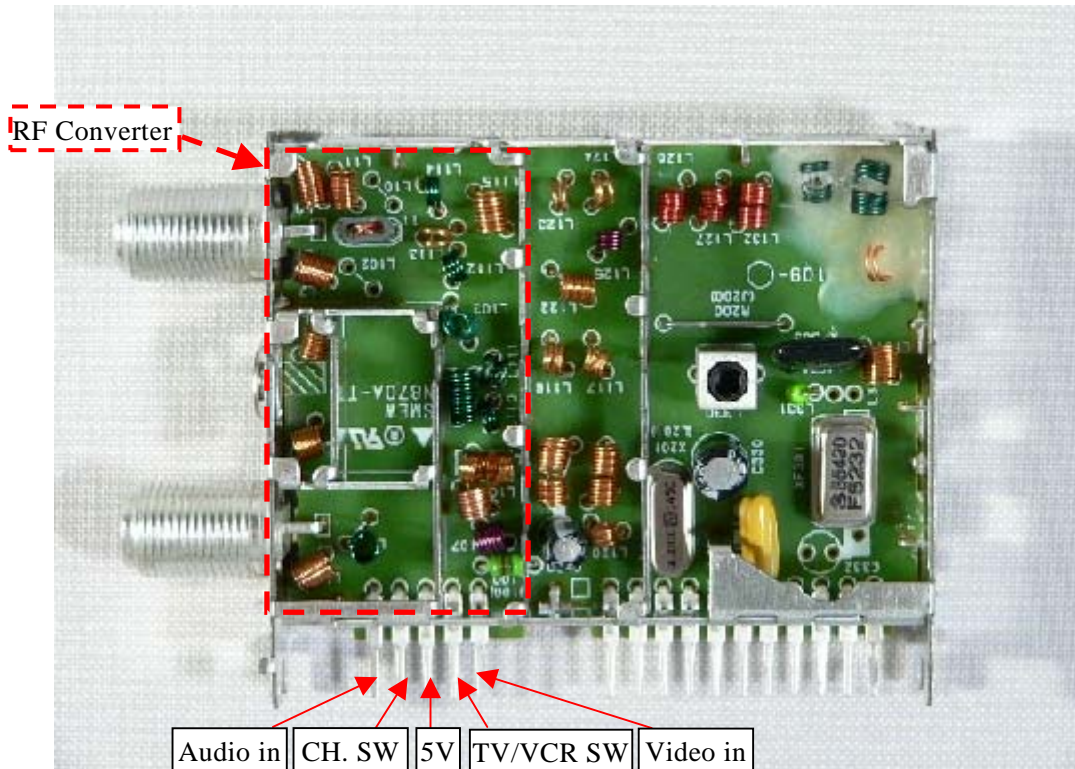

Sheet 7 of 11 Sheets

Tuner (ENG56D06G1: Bottom View)

Tuner (ENG56D06G1: Bottom View)

EXHIBIT # : _____
FCC ID : ACJ927149AHV
OUR REF. : MKES04-F005
MODEL NO. : PV-D4745S

Sheet 8 of 11 Sheets

Tuner (TMZH2-035A: Top view)

Tuner (TMZH2-035A: Top view)

EXHIBIT # : _____
FCC ID : ACJ927149AHV
OUR REF. : MKES04-F005
MODEL NO. : PV-D4745S

Sheet 9 of 11 Sheets

Tuner (TMZH2-035A: Bottom View)

Tuner (TMZH2-035A: Bottom View)

EXHIBIT # : _____
FCC ID : ACJ927149AHV
OUR REF. : MKES04-F005
MODEL NO. : PV-D4745S

Sheet 10 of 11 Sheets

Tuner (115-V-HA35AK: Top view)

Tuner (115-V-HA35AK: Top view)

EXHIBIT # : _____
FCC ID : ACJ927149AHV
OUR REF. : MKES04-F005
MODEL NO. : PV-D4745S

Sheet 11 of 11 Sheets

Tuner (115-V-HA35AK: Bottom View)

Tuner (115-V-HA35AK: Bottom View)