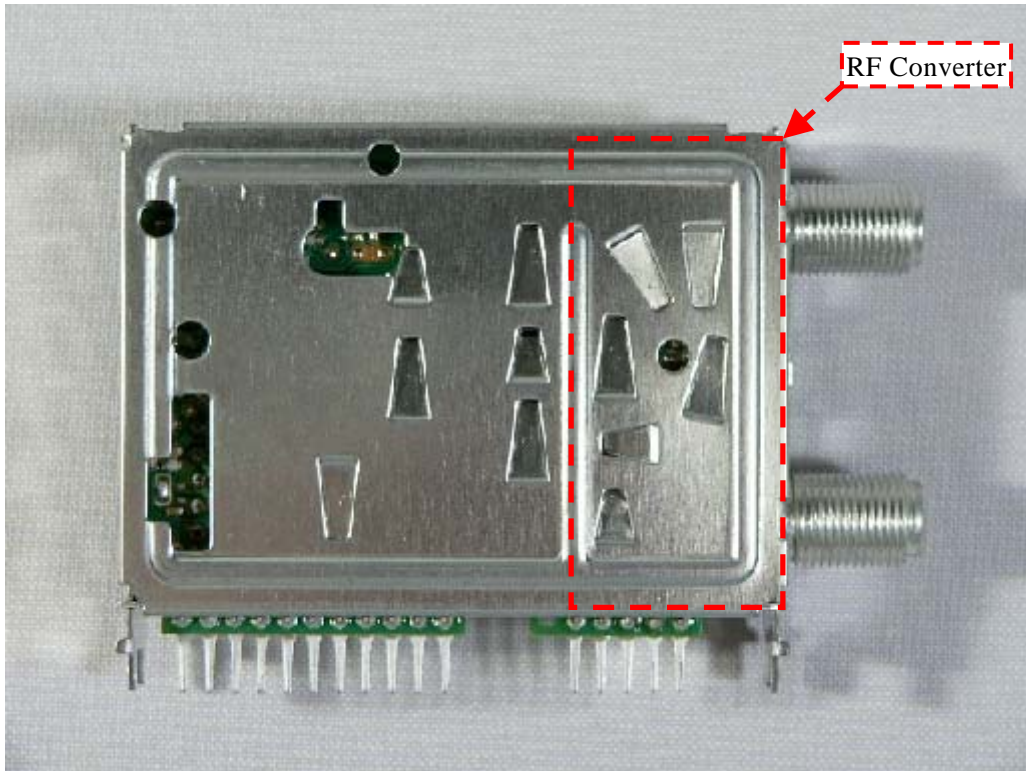

Tuner (TMZH2-035A: Top view)

EXHIBIT # : _____
FCC ID : ACJ927149AHV
OUR REF. : MKES04-F005
MODEL NO. : PV-D4745S

Sheet 9 of 11 Sheets

Tuner (TMZH2-035A: Bottom View)

Tuner (TMZH2-035A: Bottom View)

EXHIBIT # : _____
FCC ID : ACJ927149AHV
OUR REF. : MKES04-F005
MODEL NO. : PV-D4745S

Sheet 10 of 11 Sheets

Tuner (115-V-HA35AK: Top view)

Tuner (115-V-HA35AK: Top view)

EXHIBIT # : _____
FCC ID : ACJ927149AHV
OUR REF. : MKES04-F005
MODEL NO. : PV-D4745S

Sheet 11 of 11 Sheets

Tuner (115-V-HA35AK: Bottom View)

Tuner (115-V-HA35AK: Bottom View)