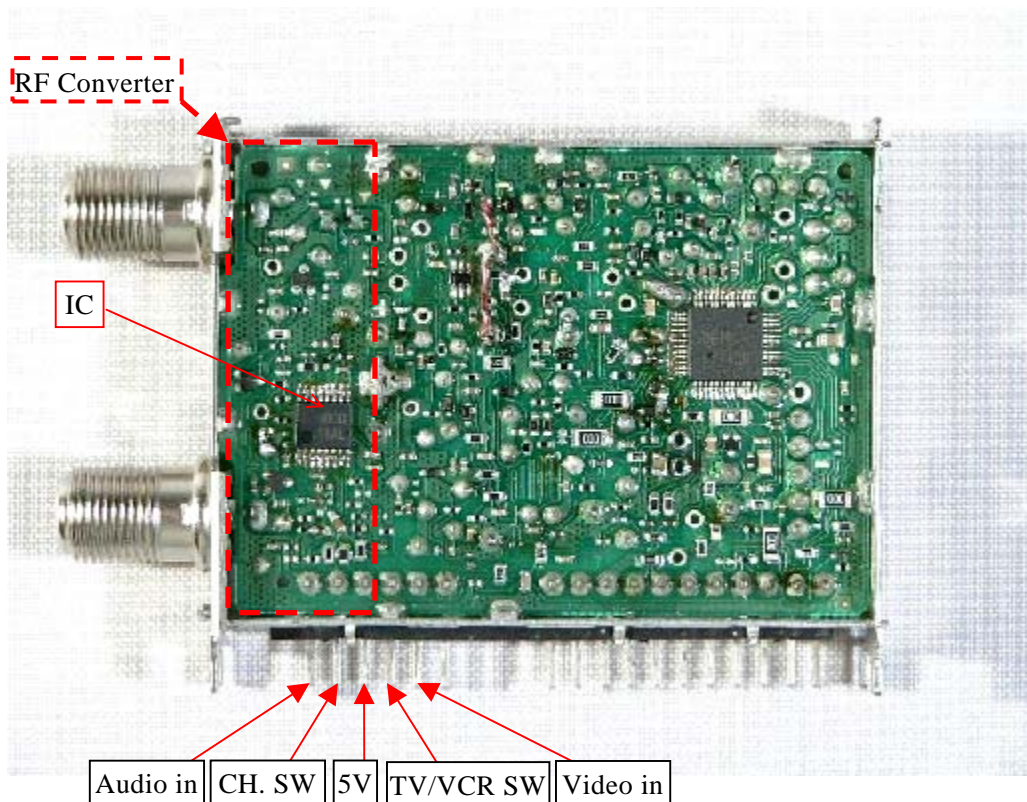

EXHIBIT # : _____
FCC ID : ACJ927149AH
OUR REF. : MKES04-F004
MODEL NO. : PV-V4525S

Sheet 4 of 9 Sheets

Tuner (ENG56D06G1: Top view)

Tuner (ENG56D06G1: Top view)

EXHIBIT # : _____
FCC ID : ACJ927149AH
OUR REF. : MKES04-F004
MODEL NO. : PV-V4525S

Sheet 5 of 9 Sheets

Tuner (ENG56D06G1: Bottom View)

Tuner (ENG56D06G1: Bottom View)

EXHIBIT # : _____
FCC ID : ACJ927149AH
OUR REF. : MKES04-F004
MODEL NO. : PV-V4525S

Sheet 6 of 9 Sheets

Tuner (TMZH2-035A: Top view)

Tuner (TMZH2-035A: Top view)

EXHIBIT # : _____
FCC ID : ACJ927149AH
OUR REF. : MKES04-F004
MODEL NO. : PV-V4525S

Sheet 7 of 9 Sheets

Tuner (TMZH2-035A: Bottom View)

Tuner (TMZH2-035A: Bottom View)

EXHIBIT # : _____
FCC ID : ACJ927149AH
OUR REF. : MKES04-F004
MODEL NO. : PV-V4525S

Sheet 8 of 9 Sheets

Tuner (115-V-HA35AK: Top view)

Tuner (115-V-HA35AK: Top view)

EXHIBIT # : _____
FCC ID : ACJ927149AH
OUR REF. : MKES04-F004
MODEL NO. : PV-V4525S

Sheet 9 of 9 Sheets

Tuner (115-V-HA35AK: Bottom View)