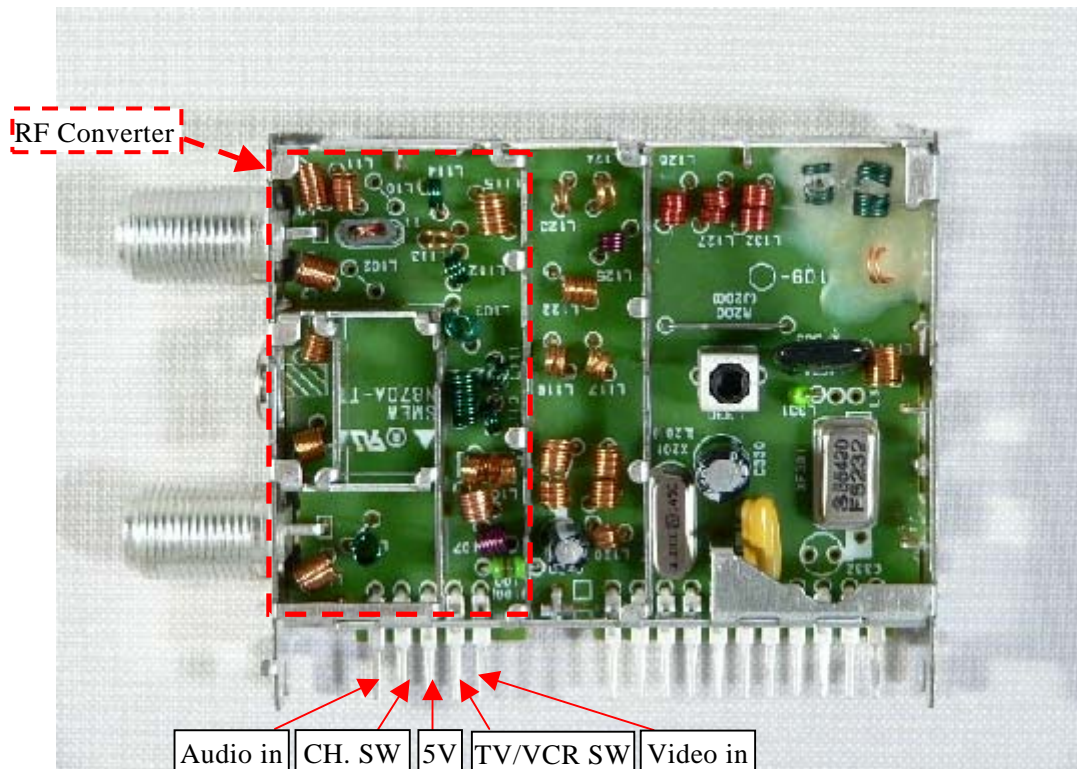

Sheet 5 of 9 Sheets

Tuner (ENG56D06G1: Bottom View)

Tuner (ENG56D06G1: Bottom View)

EXHIBIT # : _____
FCC ID : ACJ927149AH
OUR REF. : MKES04-F004
MODEL NO. : PV-V4525S

Sheet 6 of 9 Sheets

Tuner (TMZH2-035A: Top view)

Tuner (TMZH2-035A: Top view)

EXHIBIT # : _____
FCC ID : ACJ927149AH
OUR REF. : MKES04-F004
MODEL NO. : PV-V4525S

Sheet 7 of 9 Sheets

Tuner (TMZH2-035A: Bottom View)

Tuner (TMZH2-035A: Bottom View)

EXHIBIT # : _____
FCC ID : ACJ927149AH
OUR REF. : MKES04-F004
MODEL NO. : PV-V4525S

Sheet 8 of 9 Sheets

Tuner (115-V-HA35AK: Top view)

Tuner (115-V-HA35AK: Top view)

EXHIBIT # : _____
FCC ID : ACJ927149AH
OUR REF. : MKES04-F004
MODEL NO. : PV-V4525S

Sheet 9 of 9 Sheets

Tuner (115-V-HA35AK: Bottom View)

Tuner (115-V-HA35AK: Bottom View)