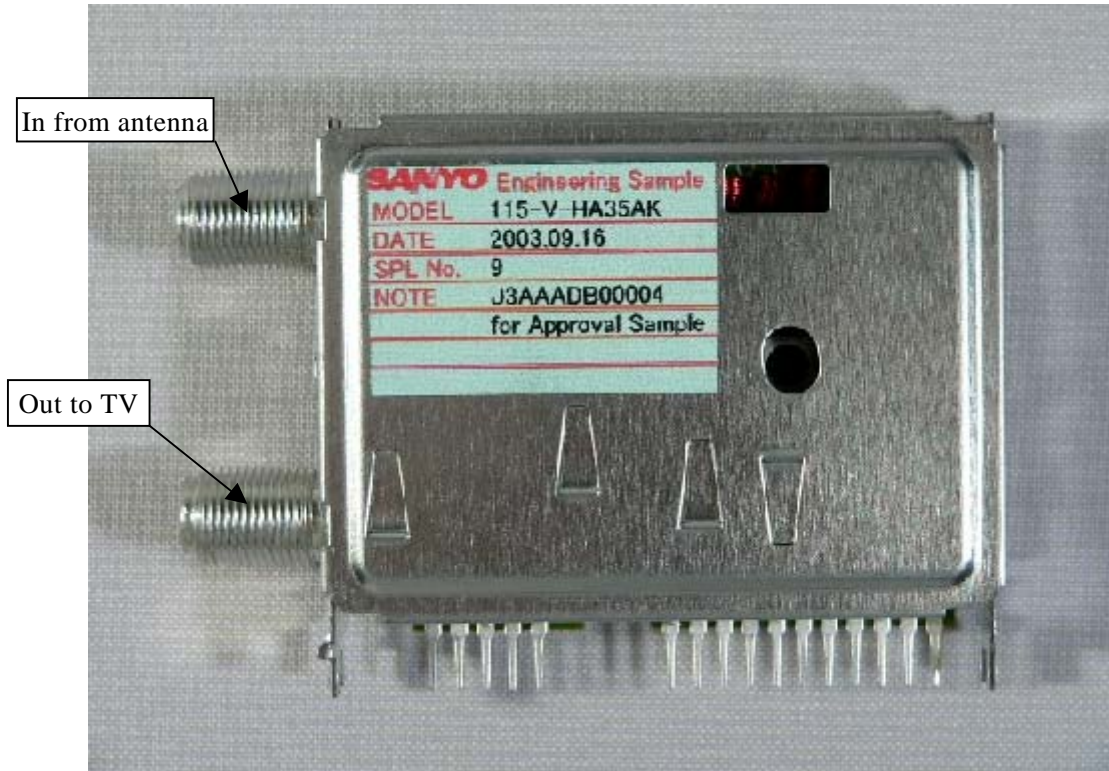

EXHIBIT # : _____
FCC ID : ACJ927149AH
OUR REF. : MKES04-F004
MODEL NO. : PV-V4525S

Sheet 4 of 9 Sheets

Tuner (ENG56D06G1: Top view)

Tuner (ENG56D06G1: Top view)

EXHIBIT # : _____
FCC ID : ACJ927149AH
OUR REF. : MKES04-F004
MODEL NO. : PV-V4525S

Sheet 5 of 9 Sheets

Tuner (ENG56D06G1: Bottom View)

Tuner (ENG56D06G1: Bottom View)

EXHIBIT # : _____
FCC ID : ACJ927149AH
OUR REF. : MKES04-F004
MODEL NO. : PV-V4525S

Sheet 6 of 9 Sheets

Tuner (TMZH2-035A: Top view)

Tuner (TMZH2-035A: Top view)

EXHIBIT # : _____
FCC ID : ACJ927149AH
OUR REF. : MKES04-F004
MODEL NO. : PV-V4525S

Sheet 7 of 9 Sheets

Tuner (TMZH2-035A: Bottom View)

Tuner (TMZH2-035A: Bottom View)

EXHIBIT # : _____
FCC ID : ACJ927149AH
OUR REF. : MKES04-F004
MODEL NO. : PV-V4525S

Sheet 8 of 9 Sheets

Tuner (115-V-HA35AK: Top view)

Tuner (115-V-HA35AK: Top view)

EXHIBIT # : _____
FCC ID : ACJ927149AH
OUR REF. : MKES04-F004
MODEL NO. : PV-V4525S

Sheet 9 of 9 Sheets

Tuner (115-V-HA35AK: Bottom View)