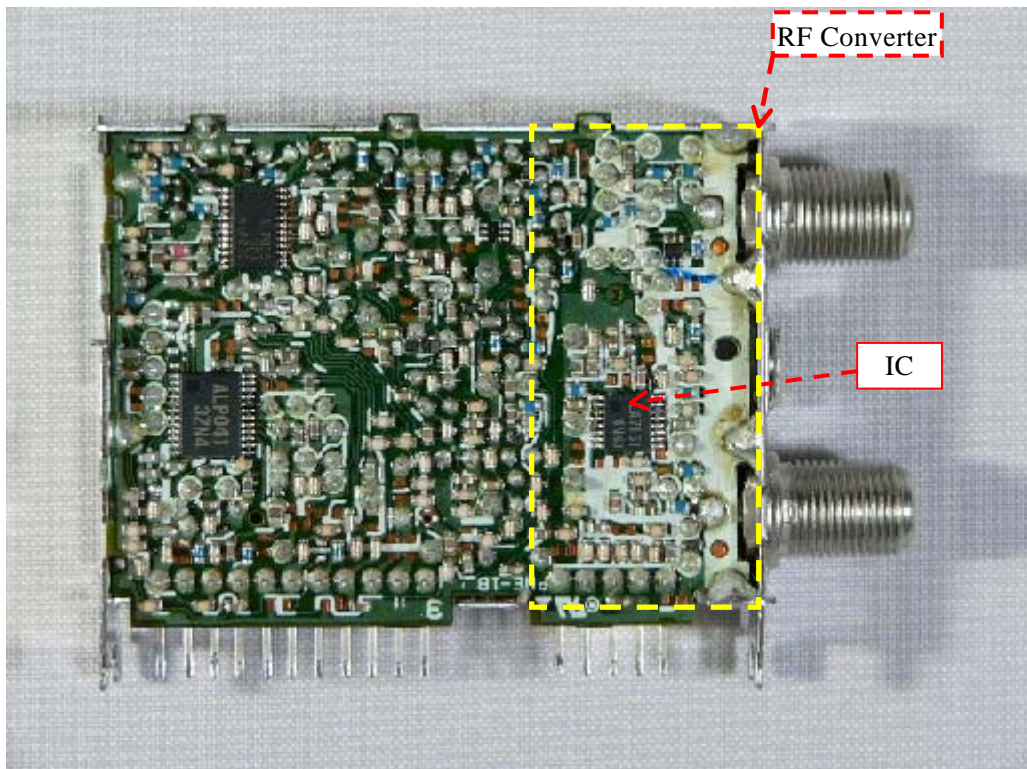

Sheet 5 of 9 Sheets

Tuner (ENG56D06G1: Bottom View)

Tuner (ENG56D06G1: Bottom View)

EXHIBIT # : _____
FCC ID : ACJ927149AH
OUR REF. : MKES04-F004
MODEL NO. : PV-V4525S

Sheet 6 of 9 Sheets

Tuner (TMZH2-035A: Top view)

Tuner (TMZH2-035A: Top view)

EXHIBIT # : _____
FCC ID : ACJ927149AH
OUR REF. : MKES04-F004
MODEL NO. : PV-V4525S

Sheet 7 of 9 Sheets

Tuner (TMZH2-035A: Bottom View)

Tuner (TMZH2-035A: Bottom View)

EXHIBIT # : _____
FCC ID : ACJ927149AH
OUR REF. : MKES04-F004
MODEL NO. : PV-V4525S

Sheet 8 of 9 Sheets

Tuner (115-V-HA35AK: Top view)

Tuner (115-V-HA35AK: Top view)

EXHIBIT # : _____
FCC ID : ACJ927149AH
OUR REF. : MKES04-F004
MODEL NO. : PV-V4525S

Sheet 9 of 9 Sheets

Tuner (115-V-HA35AK: Bottom View)

Tuner (115-V-HA35AK: Bottom View)