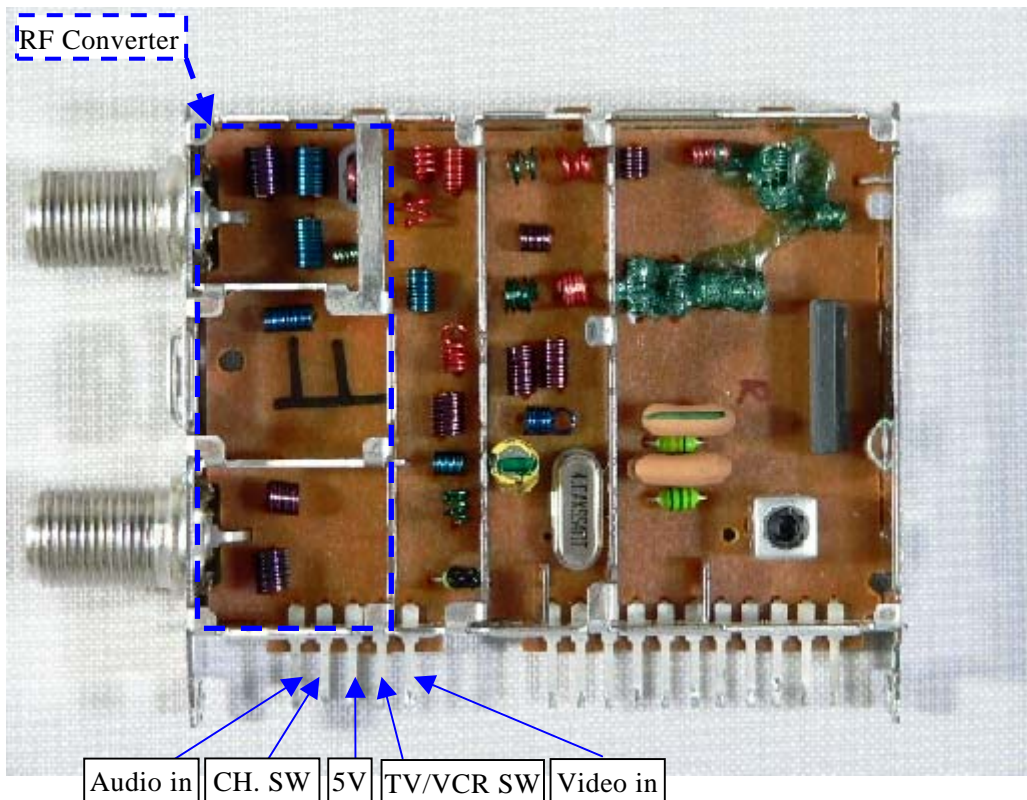

Sheet 5 of 9 Sheets

Tuner (ENG56D06G1: Bottom View)

Tuner (ENG56D06G1: Bottom View)

EXHIBIT # : _____
FCC ID : ACJ927149AH
OUR REF. : MKES04-F004
MODEL NO. : PV-V4525S

Sheet 6 of 9 Sheets

Tuner (TMZH2-035A: Top view)

Tuner (TMZH2-035A: Top view)

EXHIBIT # : _____
FCC ID : ACJ927149AH
OUR REF. : MKES04-F004
MODEL NO. : PV-V4525S

Sheet 7 of 9 Sheets

Tuner (TMZH2-035A: Bottom View)

Tuner (TMZH2-035A: Bottom View)

EXHIBIT # : _____
FCC ID : ACJ927149AH
OUR REF. : MKES04-F004
MODEL NO. : PV-V4525S

Sheet 8 of 9 Sheets

Tuner (115-V-HA35AK: Top view)

Tuner (115-V-HA35AK: Top view)

EXHIBIT # : _____
FCC ID : ACJ927149AH
OUR REF. : MKES04-F004
MODEL NO. : PV-V4525S

Sheet 9 of 9 Sheets

Tuner (115-V-HA35AK: Bottom View)

Tuner (115-V-HA35AK: Bottom View)