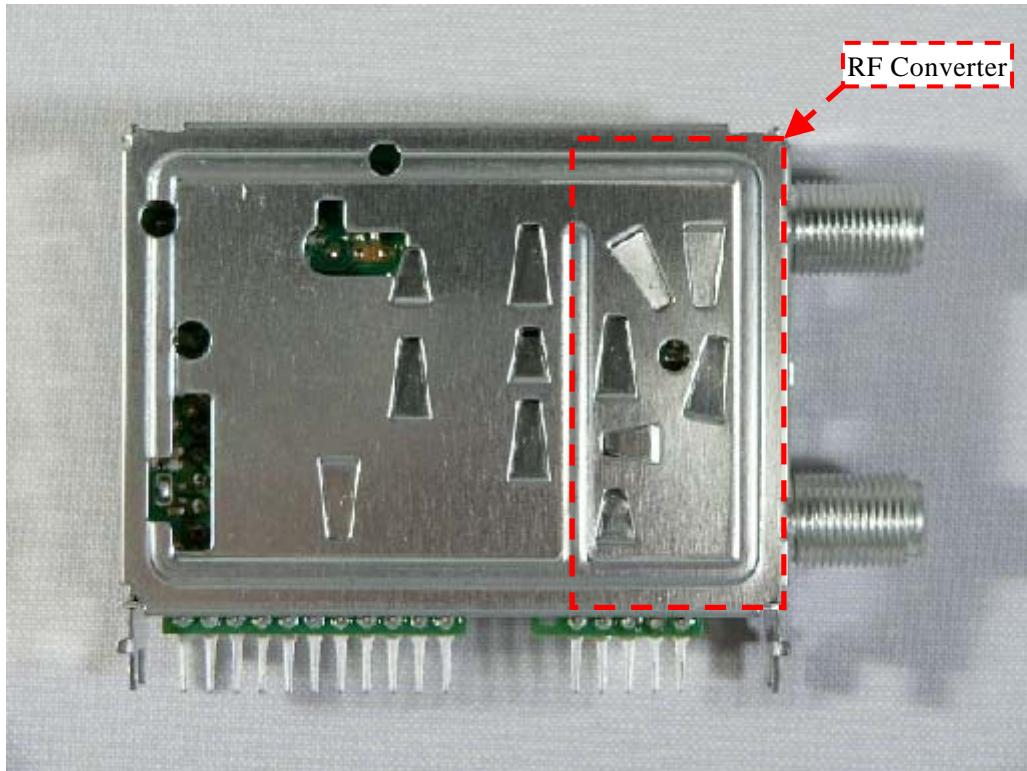

Sheet 5 of 9 Sheets

Tuner (ENG56D06G1: Bottom View)

Tuner (ENG56D06G1: Bottom View)

EXHIBIT # : _____
FCC ID : ACJ927149AH
OUR REF. : MKES04-F004
MODEL NO. : PV-V4525S

Sheet 6 of 9 Sheets

Tuner (TMZH2-035A: Top view)

Tuner (TMZH2-035A: Top view)

EXHIBIT # : _____
FCC ID : ACJ927149AH
OUR REF. : MKES04-F004
MODEL NO. : PV-V4525S

Sheet 7 of 9 Sheets

Tuner (TMZH2-035A: Bottom View)

Tuner (TMZH2-035A: Bottom View)

EXHIBIT # : _____
FCC ID : ACJ927149AH
OUR REF. : MKES04-F004
MODEL NO. : PV-V4525S

Sheet 8 of 9 Sheets

Tuner (115-V-HA35AK: Top view)

Tuner (115-V-HA35AK: Top view)

EXHIBIT # : _____
FCC ID : ACJ927149AH
OUR REF. : MKES04-F004
MODEL NO. : PV-V4525S

Sheet 9 of 9 Sheets

Tuner (115-V-HA35AK: Bottom View)

Tuner (115-V-HA35AK: Bottom View)