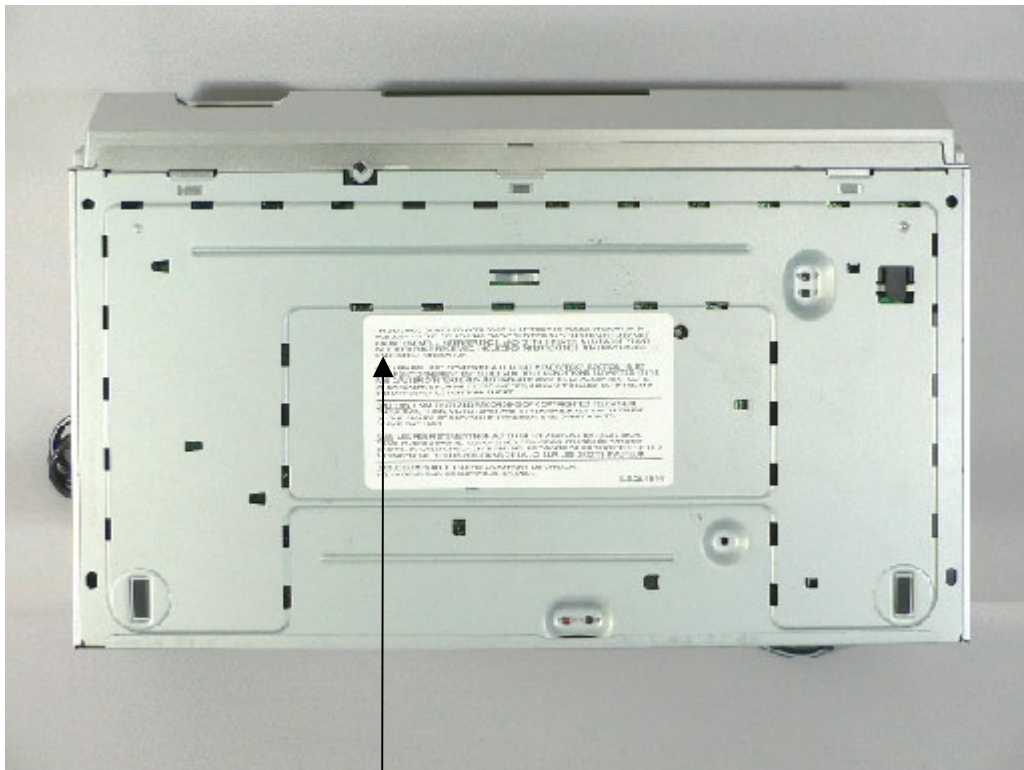

EXHIBIT # : 2
FCC ID : ACJ927149AH
OUR REF. : MKES04-F004
MODEL NO. : PV-V4525S

Location of FCC Identifier

1. Enclosure Rear

Nameplate with FCC Identifier

2. Enclosure Bottom

Statement for Compliance with FCC Rules Part 15