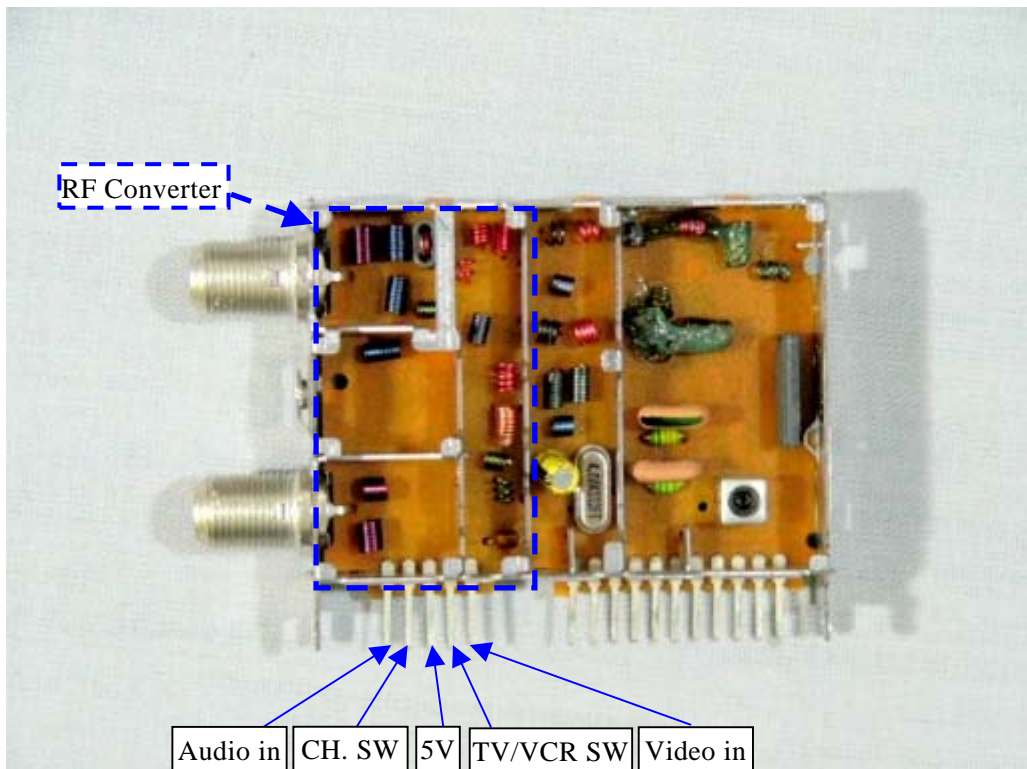

EXHIBIT # : _____
FCC ID : ACJ927148AHVI
OUR REF. : MKES04-F001
MODEL NO. : AG-VP310

Sheet 6 of 11 Sheets

Tuner (ENG56D01G1: Top view)

Tuner (ENG56D01G1: Top view)

EXHIBIT # : _____
FCC ID : ACJ927148AHVI
OUR REF. : MKES04-F001
MODEL NO. : AG-VP310

Sheet 7 of 11 Sheets

Tuner (ENG56D01G1: Bottom View)

Tuner (ENG56D01G1: Bottom View)

EXHIBIT # : _____
FCC ID : ACJ927148AHVI
OUR REF. : MKES04-F001
MODEL NO. : AG-VP310

Sheet 8 of 11 Sheets

Tuner (TMZH2-005: Top view)

Tuner (TMZH2-005: Top view)

EXHIBIT # : _____
FCC ID : ACJ927148AHVI
OUR REF. : MKES04-F001
MODEL NO. : AG-VP310

Sheet 9 of 11 Sheets

Tuner (TMZH2-005: Bottom View)

Tuner (TMZH2-005: Bottom View)

EXHIBIT # : _____
FCC ID : ACJ927148AHVI
OUR REF. : MKES04-F001
MODEL NO. : AG-VP310

Sheet 10 of 11 Sheets

Tuner (115-V-H015AK: Top view)

Tuner (115-V-H015AK: Top view)

EXHIBIT # : _____
FCC ID : ACJ927148AHVI
OUR REF. : MKES04-F001
MODEL NO. : AG-VP310

Sheet 11 of 11 Sheets

Tuner (115-V-H015AK: Bottom View)