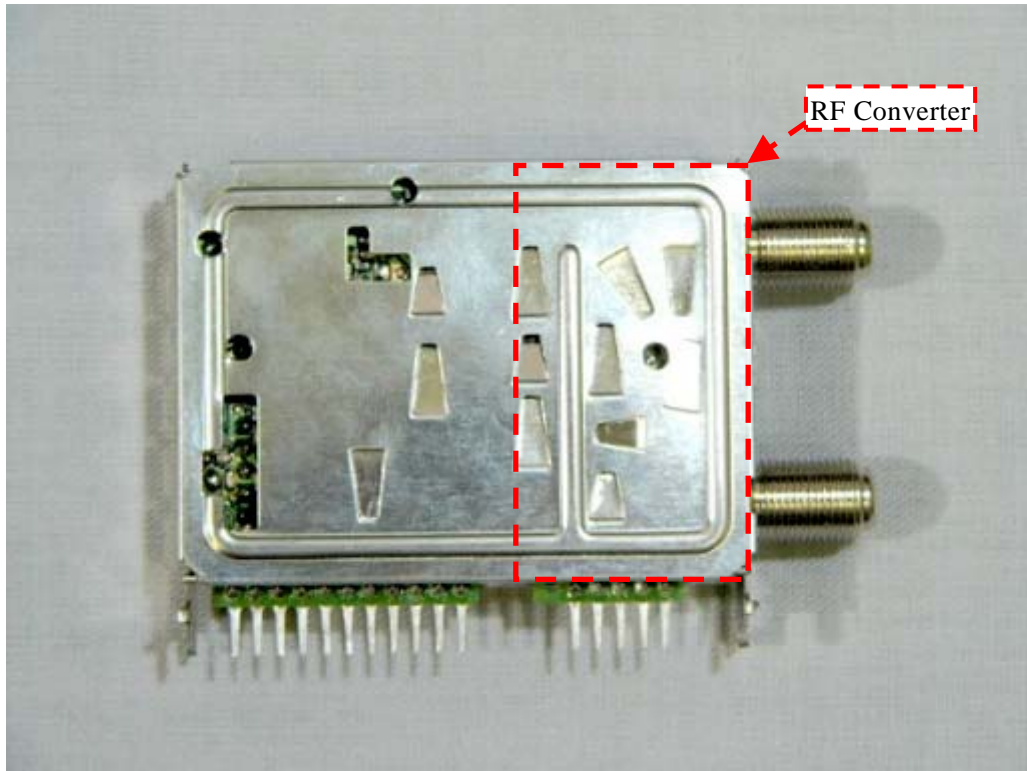

Sheet 7 of 11 Sheets

Tuner (ENG56D01G1: Bottom View)

Tuner (ENG56D01G1: Bottom View)

EXHIBIT # : _____
FCC ID : ACJ927148AHVI
OUR REF. : MKES04-F001
MODEL NO. : AG-VP310

Sheet 8 of 11 Sheets

Tuner (TMZH2-005: Top view)

Tuner (TMZH2-005: Top view)

EXHIBIT # : _____
FCC ID : ACJ927148AHVI
OUR REF. : MKES04-F001
MODEL NO. : AG-VP310

Sheet 9 of 11 Sheets

Tuner (TMZH2-005: Bottom View)

Tuner (TMZH2-005: Bottom View)

EXHIBIT # : _____
FCC ID : ACJ927148AHVI
OUR REF. : MKES04-F001
MODEL NO. : AG-VP310

Sheet 10 of 11 Sheets

Tuner (115-V-H015AK: Top view)

Tuner (115-V-H015AK: Top view)

EXHIBIT # : _____
FCC ID : ACJ927148AHVI
OUR REF. : MKES04-F001
MODEL NO. : AG-VP310

Sheet 11 of 11 Sheets

Tuner (115-V-H015AK: Bottom View)

Tuner (115-V-H015AK: Bottom View)