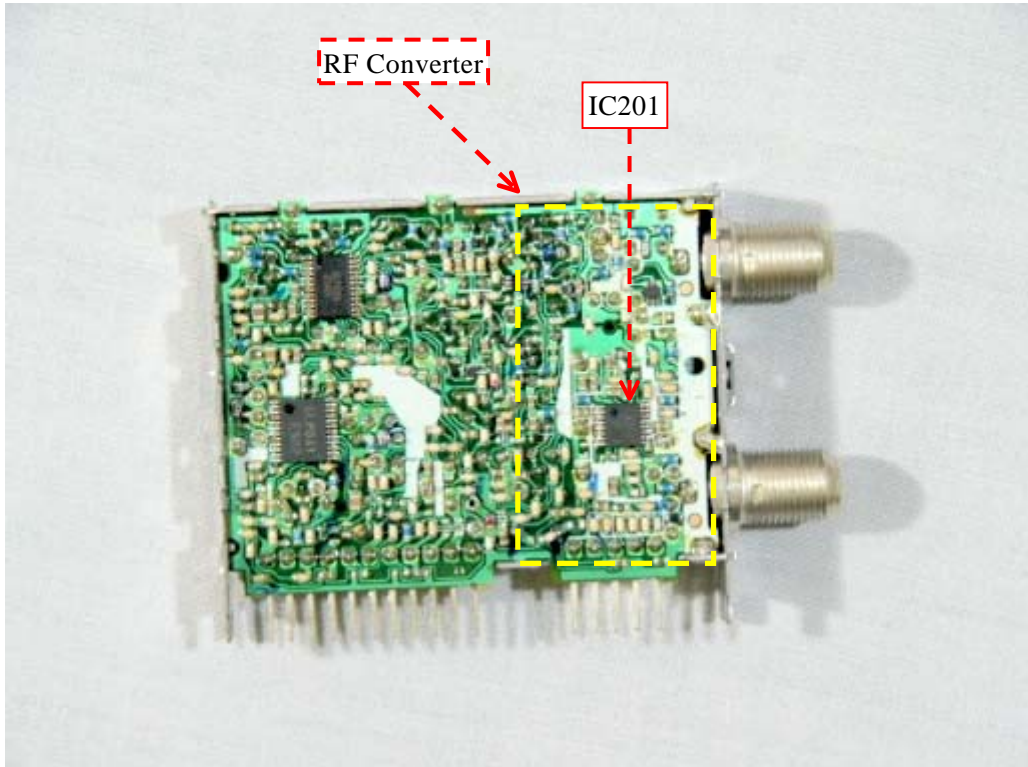

EXHIBIT # : _____
FCC ID : ACJ927148AHVI
OUR REF. : MKES04-F001
MODEL NO. : AG-VP310

Sheet 6 of 11 Sheets

Tuner (ENG56D01G1: Top view)

Tuner (ENG56D01G1: Top view)

EXHIBIT # : _____
FCC ID : ACJ927148AHVI
OUR REF. : MKES04-F001
MODEL NO. : AG-VP310

Sheet 7 of 11 Sheets

Tuner (ENG56D01G1: Bottom View)

Tuner (ENG56D01G1: Bottom View)

EXHIBIT # : _____
FCC ID : ACJ927148AHVI
OUR REF. : MKES04-F001
MODEL NO. : AG-VP310

Sheet 8 of 11 Sheets

Tuner (TMZH2-005: Top view)

Tuner (TMZH2-005: Top view)

EXHIBIT # : _____
FCC ID : ACJ927148AHVI
OUR REF. : MKES04-F001
MODEL NO. : AG-VP310

Sheet 9 of 11 Sheets

Tuner (TMZH2-005: Bottom View)

Tuner (TMZH2-005: Bottom View)

EXHIBIT # : _____
FCC ID : ACJ927148AHVI
OUR REF. : MKES04-F001
MODEL NO. : AG-VP310

Sheet 10 of 11 Sheets

Tuner (115-V-H015AK: Top view)

Tuner (115-V-H015AK: Top view)

EXHIBIT # : _____
FCC ID : ACJ927148AHVI
OUR REF. : MKES04-F001
MODEL NO. : AG-VP310

Sheet 11 of 11 Sheets

Tuner (115-V-H015AK: Bottom View)