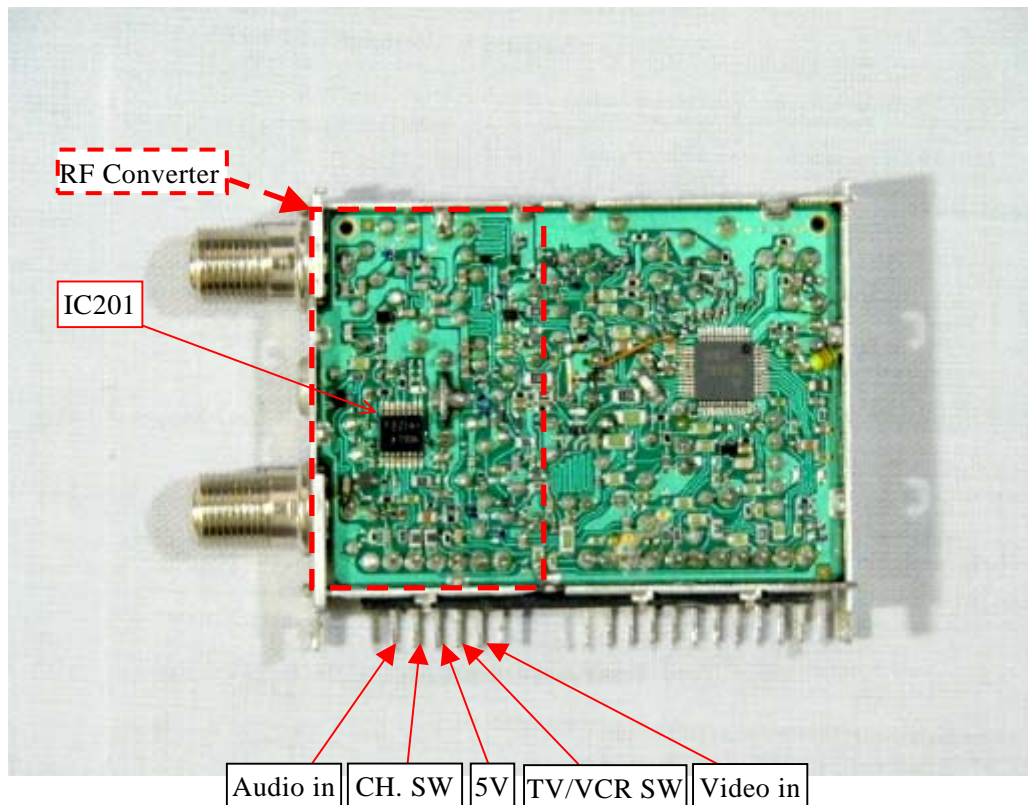

EXHIBIT # : _____
FCC ID : ACJ927148AHVI
OUR REF. : MKES04-F001
MODEL NO. : AG-VP310

Sheet 6 of 11 Sheets

Tuner (ENG56D01G1: Top view)

Tuner (ENG56D01G1: Top view)

EXHIBIT # : _____
FCC ID : ACJ927148AHVI
OUR REF. : MKES04-F001
MODEL NO. : AG-VP310

Sheet 7 of 11 Sheets

Tuner (ENG56D01G1: Bottom View)

Tuner (ENG56D01G1: Bottom View)

EXHIBIT # : _____
FCC ID : ACJ927148AHVI
OUR REF. : MKES04-F001
MODEL NO. : AG-VP310

Sheet 8 of 11 Sheets

Tuner (TMZH2-005: Top view)

Tuner (TMZH2-005: Top view)

EXHIBIT # : _____
FCC ID : ACJ927148AHVI
OUR REF. : MKES04-F001
MODEL NO. : AG-VP310

Sheet 9 of 11 Sheets

Tuner (TMZH2-005: Bottom View)

Tuner (TMZH2-005: Bottom View)

EXHIBIT # : _____
FCC ID : ACJ927148AHVI
OUR REF. : MKES04-F001
MODEL NO. : AG-VP310

Sheet 10 of 11 Sheets

Tuner (115-V-H015AK: Top view)

Tuner (115-V-H015AK: Top view)

EXHIBIT # : _____
FCC ID : ACJ927148AHVI
OUR REF. : MKES04-F001
MODEL NO. : AG-VP310

Sheet 11 of 11 Sheets

Tuner (115-V-H015AK: Bottom View)