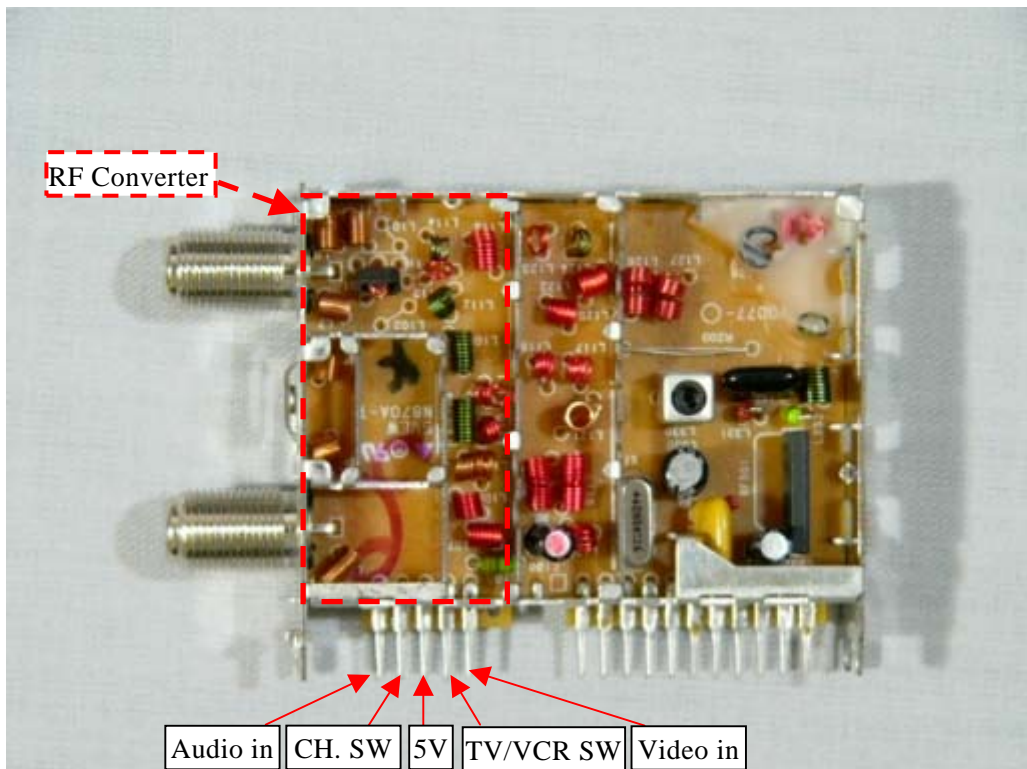

Sheet 7 of 11 Sheets

Tuner (ENG56D01G1: Bottom View)

Tuner (ENG56D01G1: Bottom View)

EXHIBIT # : _____
FCC ID : ACJ927148AHVI
OUR REF. : MKES04-F001
MODEL NO. : AG-VP310

Sheet 8 of 11 Sheets

Tuner (TMZH2-005: Top view)

Tuner (TMZH2-005: Top view)

EXHIBIT # : _____
FCC ID : ACJ927148AHVI
OUR REF. : MKES04-F001
MODEL NO. : AG-VP310

Sheet 9 of 11 Sheets

Tuner (TMZH2-005: Bottom View)

Tuner (TMZH2-005: Bottom View)

EXHIBIT # : _____
FCC ID : ACJ927148AHVI
OUR REF. : MKES04-F001
MODEL NO. : AG-VP310

Sheet 10 of 11 Sheets

Tuner (115-V-H015AK: Top view)

Tuner (115-V-H015AK: Top view)

EXHIBIT # : _____
FCC ID : ACJ927148AHVI
OUR REF. : MKES04-F001
MODEL NO. : AG-VP310

Sheet 11 of 11 Sheets

Tuner (115-V-H015AK: Bottom View)

Tuner (115-V-H015AK: Bottom View)