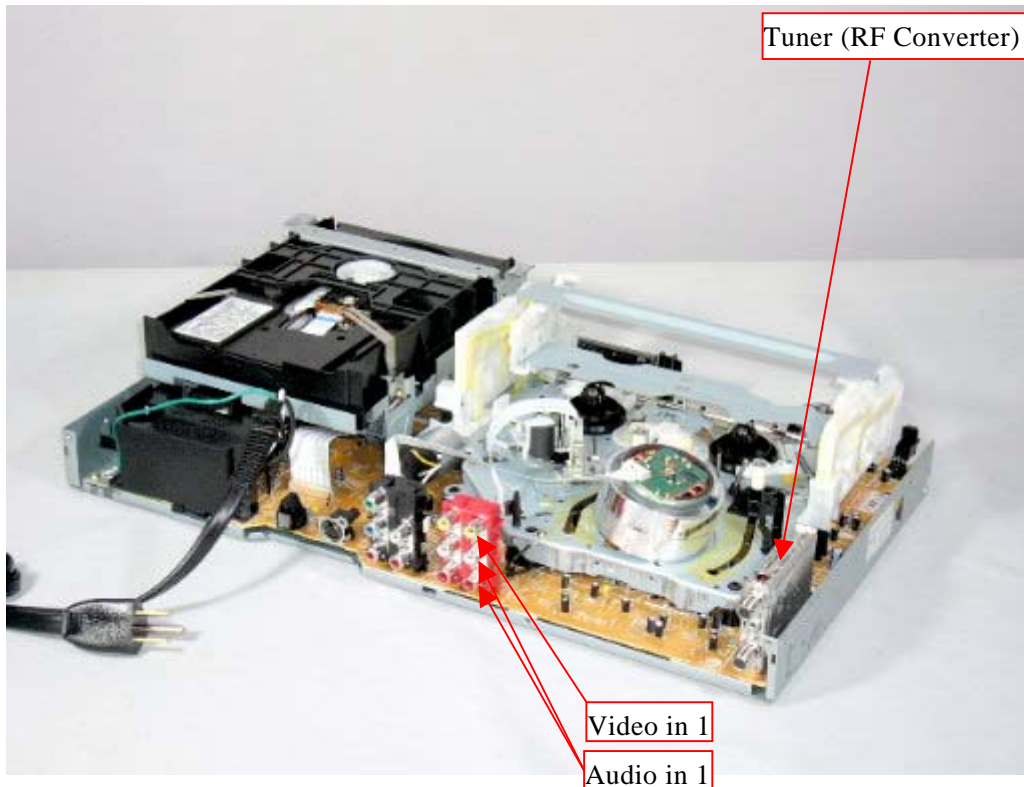

EXHIBIT # : \_\_\_\_\_  
FCC ID : ACJ927148AHVI  
OUR REF. : MKES04-F001  
MODEL NO. : AG-VP310  
Sheet 2 of 11 Sheets

Main PCB (Top view)

Main PCB (Top view)

EXHIBIT # : \_\_\_\_\_  
FCC ID : ACJ927148AHVI  
OUR REF. : MKES04-F001  
MODEL NO. : AG-VP310  
Sheet 3 of 11 Sheets

Main PCB (Top view)

Main PCB (Bottom view)

EXHIBIT # : \_\_\_\_\_  
FCC ID : ACJ927148AHVI  
OUR REF. : MKES04-F001  
MODEL NO. : AG-VP310

Sheet 4 of 11 Sheets

DVD Unit (Top view)

DVD Unit (Bottom view)

EXHIBIT # : \_\_\_\_\_  
FCC ID : ACJ927148AHVI  
OUR REF. : MKES04-F001  
MODEL NO. : AG-VP310  
Sheet 5 of 11 Sheets

DVD Unit PCB (Top view)

DVD Unit PCB (Bottom view)