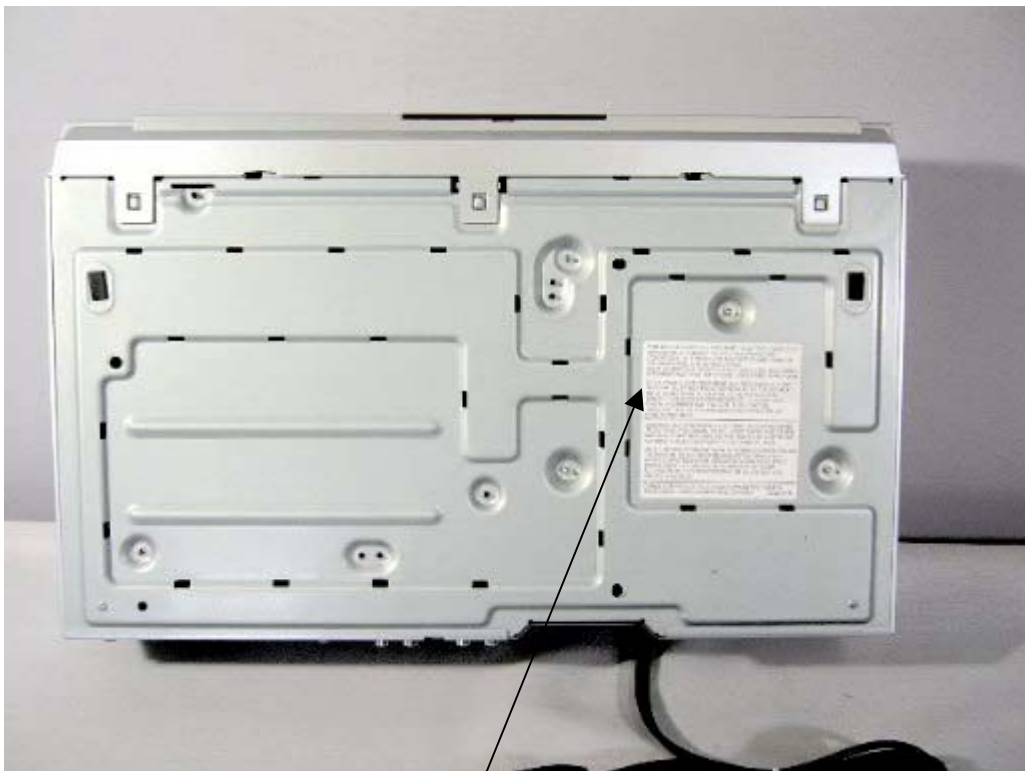

EXHIBIT # : 2
FCC ID : ACJ927148AHVI
OUR REF. : MKES04-F001
MODEL NO. : AG-VP310

Location of FCC Identifier & FCC Statements for compliance with FCC Rules Part 15

1. Enclosure Rear

Nameplate with FCC Identifier

2. Enclosure Bottom

Statement for Compliance with FCC Rules Part 15