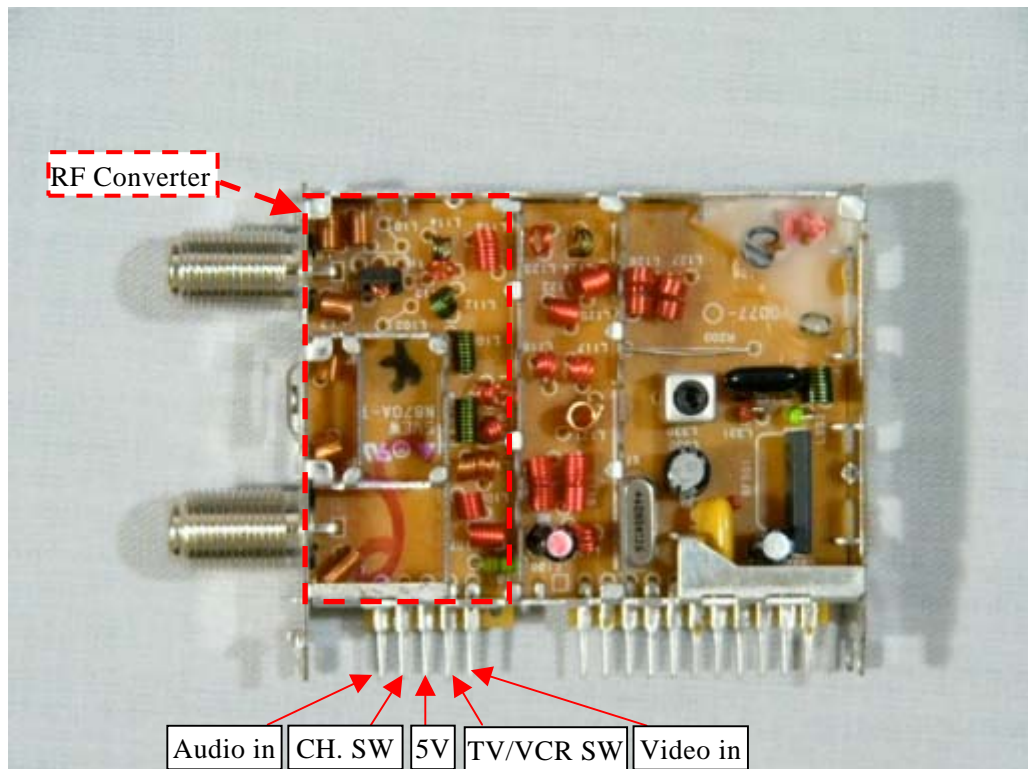

DVD Unit PCB (Top view)

DVD Unit PCB (Bottom view)

EXHIBIT # : _____
FCC ID : ACJ927148AHV
OUR REF. : MKES03-F006
MODEL NO. : PV-D4744S

Sheet 6 of 11 Sheets

Tuner (ENG56D01G1: Top view)

Tuner (ENG56D01G1: Top view)

EXHIBIT # : _____
FCC ID : ACJ927148AHV
OUR REF. : MKES03-F006
MODEL NO. : PV-D4744S

Sheet 7 of 11 Sheets

Tuner (ENG56D01G1: Bottom View)

Tuner (ENG56D01G1: Bottom View)

EXHIBIT # : _____
FCC ID : ACJ927148AHV
OUR REF. : MKES03-F006
MODEL NO. : PV-D4744S

Sheet 8 of 11 Sheets

Tuner (TMZH2-005: Top view)

Tuner (TMZH2-005: Top view)

EXHIBIT # : _____
FCC ID : ACJ927148AHV
OUR REF. : MKES03-F006
MODEL NO. : PV-D4744S

Sheet 9 of 11 Sheets

Tuner (TMZH2-005: Bottom View)

Tuner (TMZH2-005: Bottom View)

EXHIBIT # : _____
FCC ID : ACJ927148AHV
OUR REF. : MKES03-F006
MODEL NO. : PV-D4744S

Sheet 10 of 11 Sheets

Tuner (115-V-H015AK: Top view)

Tuner (115-V-H015AK: Top view)

EXHIBIT # : _____
FCC ID : ACJ927148AHV
OUR REF. : MKES03-F006
MODEL NO. : PV-D4744S