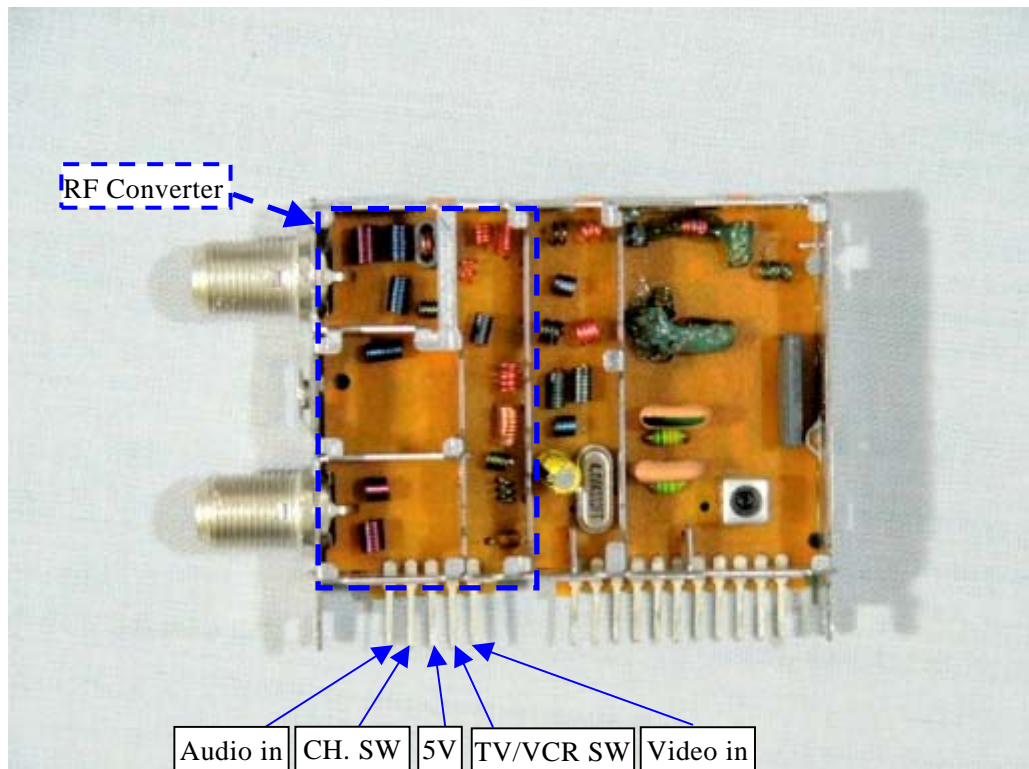

DVD Unit PCB (Top view)

DVD Unit PCB (Bottom view)

EXHIBIT # : _____
FCC ID : ACJ927148AHV
OUR REF. : MKES03-F006
MODEL NO. : PV-D4744S

Sheet 6 of 11 Sheets

Tuner (ENG56D01G1: Top view)

Tuner (ENG56D01G1: Top view)

EXHIBIT # : _____
FCC ID : ACJ927148AHV
OUR REF. : MKES03-F006
MODEL NO. : PV-D4744S

Sheet 7 of 11 Sheets

Tuner (ENG56D01G1: Bottom View)

Tuner (ENG56D01G1: Bottom View)

EXHIBIT # : _____
FCC ID : ACJ927148AHV
OUR REF. : MKES03-F006
MODEL NO. : PV-D4744S

Sheet 8 of 11 Sheets

Tuner (TMZH2-005: Top view)

Tuner (TMZH2-005: Top view)

EXHIBIT # : _____
FCC ID : ACJ927148AHV
OUR REF. : MKES03-F006
MODEL NO. : PV-D4744S

Sheet 9 of 11 Sheets

Tuner (TMZH2-005: Bottom View)

Tuner (TMZH2-005: Bottom View)

EXHIBIT # : _____
FCC ID : ACJ927148AHV
OUR REF. : MKES03-F006
MODEL NO. : PV-D4744S

Sheet 10 of 11 Sheets

Tuner (115-V-H015AK: Top view)

Tuner (115-V-H015AK: Top view)

EXHIBIT # : _____
FCC ID : ACJ927148AHV
OUR REF. : MKES03-F006
MODEL NO. : PV-D4744S