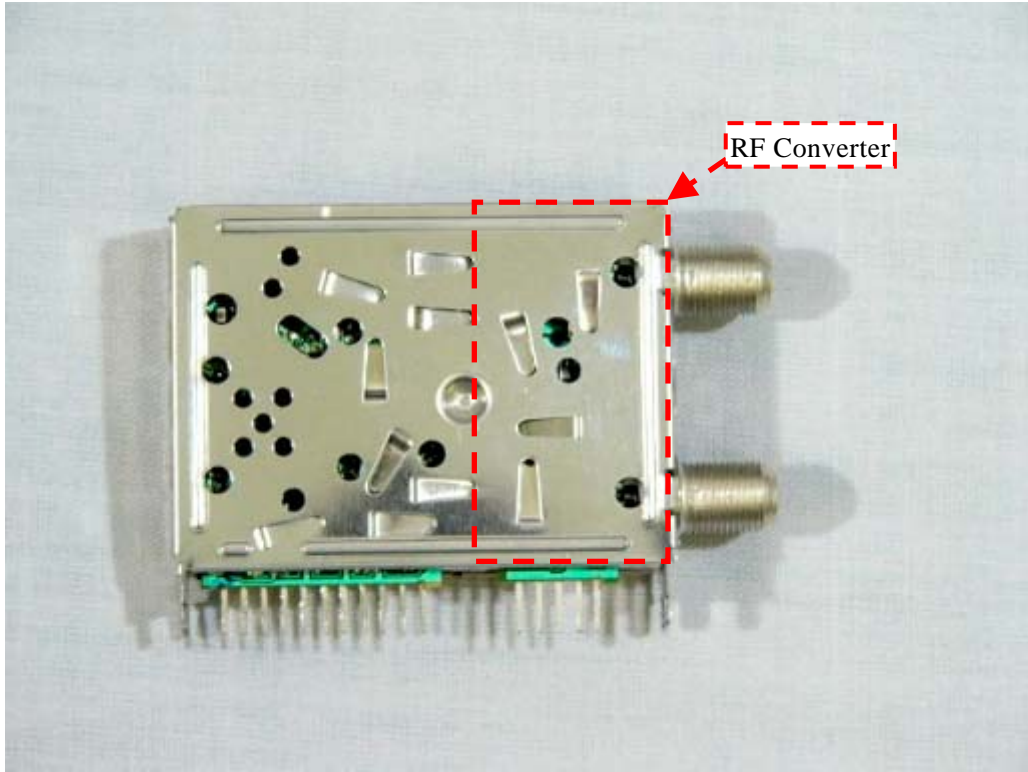

DVD Unit PCB (Top view)

DVD Unit PCB (Bottom view)

EXHIBIT # : _____
FCC ID : ACJ927148AHV
OUR REF. : MKES03-F006
MODEL NO. : PV-D4744S

Sheet 6 of 11 Sheets

Tuner (ENG56D01G1: Top view)

Tuner (ENG56D01G1: Top view)

EXHIBIT # : _____
FCC ID : ACJ927148AHV
OUR REF. : MKES03-F006
MODEL NO. : PV-D4744S

Sheet 7 of 11 Sheets

Tuner (ENG56D01G1: Bottom View)

Tuner (ENG56D01G1: Bottom View)

EXHIBIT # : _____
FCC ID : ACJ927148AHV
OUR REF. : MKES03-F006
MODEL NO. : PV-D4744S

Sheet 8 of 11 Sheets

Tuner (TMZH2-005: Top view)

Tuner (TMZH2-005: Top view)

EXHIBIT # : _____
FCC ID : ACJ927148AHV
OUR REF. : MKES03-F006
MODEL NO. : PV-D4744S

Sheet 9 of 11 Sheets

Tuner (TMZH2-005: Bottom View)

Tuner (TMZH2-005: Bottom View)

EXHIBIT # : _____
FCC ID : ACJ927148AHV
OUR REF. : MKES03-F006
MODEL NO. : PV-D4744S

Sheet 10 of 11 Sheets

Tuner (115-V-H015AK: Top view)

Tuner (115-V-H015AK: Top view)

EXHIBIT # : _____
FCC ID : ACJ927148AHV
OUR REF. : MKES03-F006
MODEL NO. : PV-D4744S