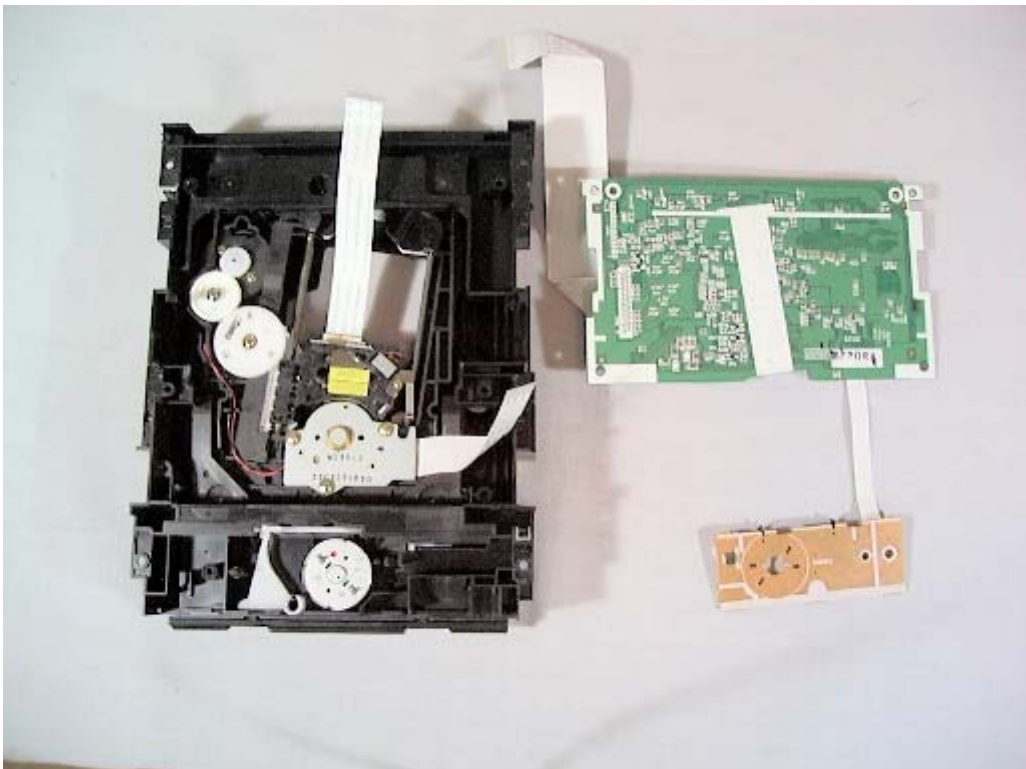

Main PCB (Top view)

Main PCB (Bottom view)

EXHIBIT # : _____
FCC ID : ACJ927148AHV
OUR REF. : MKES03-F006
MODEL NO. : PV-D4744S

Sheet 4 of 11 Sheets

DVD Unit (Top view)

DVD Unit (Bottom view)

EXHIBIT # : _____
FCC ID : ACJ927148AHV
OUR REF. : MKES03-F006
MODEL NO. : PV-D4744S
Sheet 5 of 11 Sheets

DVD Unit PCB (Top view)

DVD Unit PCB (Bottom view)

EXHIBIT # : _____
FCC ID : ACJ927148AHV
OUR REF. : MKES03-F006
MODEL NO. : PV-D4744S

Sheet 6 of 11 Sheets

Tuner (ENG56D01G1: Top view)

Tuner (ENG56D01G1: Top view)

EXHIBIT # : _____
FCC ID : ACJ927148AHV
OUR REF. : MKES03-F006
MODEL NO. : PV-D4744S

Sheet 7 of 11 Sheets

Tuner (ENG56D01G1: Bottom View)

Tuner (ENG56D01G1: Bottom View)

EXHIBIT # : _____
FCC ID : ACJ927148AHV
OUR REF. : MKES03-F006
MODEL NO. : PV-D4744S

Sheet 8 of 11 Sheets

Tuner (TMZH2-005: Top view)

Tuner (TMZH2-005: Top view)

EXHIBIT # : _____
FCC ID : ACJ927148AHV
OUR REF. : MKES03-F006
MODEL NO. : PV-D4744S

Sheet 9 of 11 Sheets

Tuner (TMZH2-005: Bottom View)