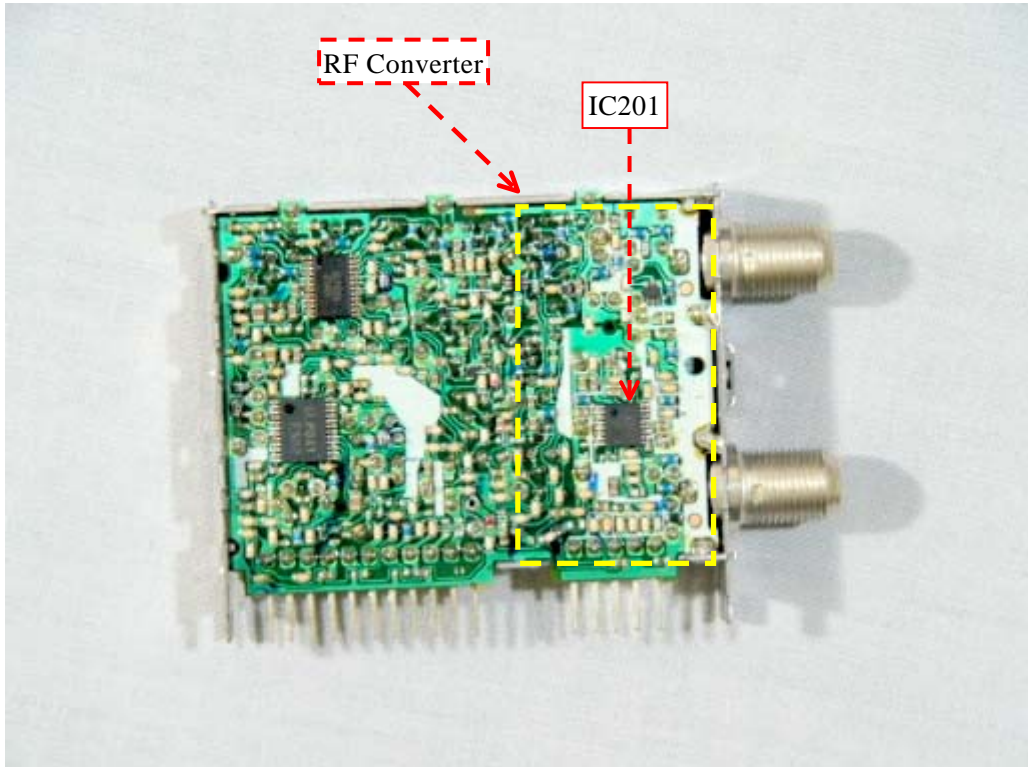

DVD Unit PCB (Top view)

DVD Unit PCB (Bottom view)

EXHIBIT # : _____
FCC ID : ACJ927148AHV
OUR REF. : MKES03-F006
MODEL NO. : PV-D4744S

Sheet 6 of 11 Sheets

Tuner (ENG56D01G1: Top view)

Tuner (ENG56D01G1: Top view)

EXHIBIT # : _____
FCC ID : ACJ927148AHV
OUR REF. : MKES03-F006
MODEL NO. : PV-D4744S

Sheet 7 of 11 Sheets

Tuner (ENG56D01G1: Bottom View)

Tuner (ENG56D01G1: Bottom View)

EXHIBIT # : _____
FCC ID : ACJ927148AHV
OUR REF. : MKES03-F006
MODEL NO. : PV-D4744S

Sheet 8 of 11 Sheets

Tuner (TMZH2-005: Top view)

Tuner (TMZH2-005: Top view)

EXHIBIT # : _____
FCC ID : ACJ927148AHV
OUR REF. : MKES03-F006
MODEL NO. : PV-D4744S

Sheet 9 of 11 Sheets

Tuner (TMZH2-005: Bottom View)

Tuner (TMZH2-005: Bottom View)

EXHIBIT # : _____
FCC ID : ACJ927148AHV
OUR REF. : MKES03-F006
MODEL NO. : PV-D4744S

Sheet 10 of 11 Sheets

Tuner (115-V-H015AK: Top view)

Tuner (115-V-H015AK: Top view)

EXHIBIT # : _____
FCC ID : ACJ927148AHV
OUR REF. : MKES03-F006
MODEL NO. : PV-D4744S