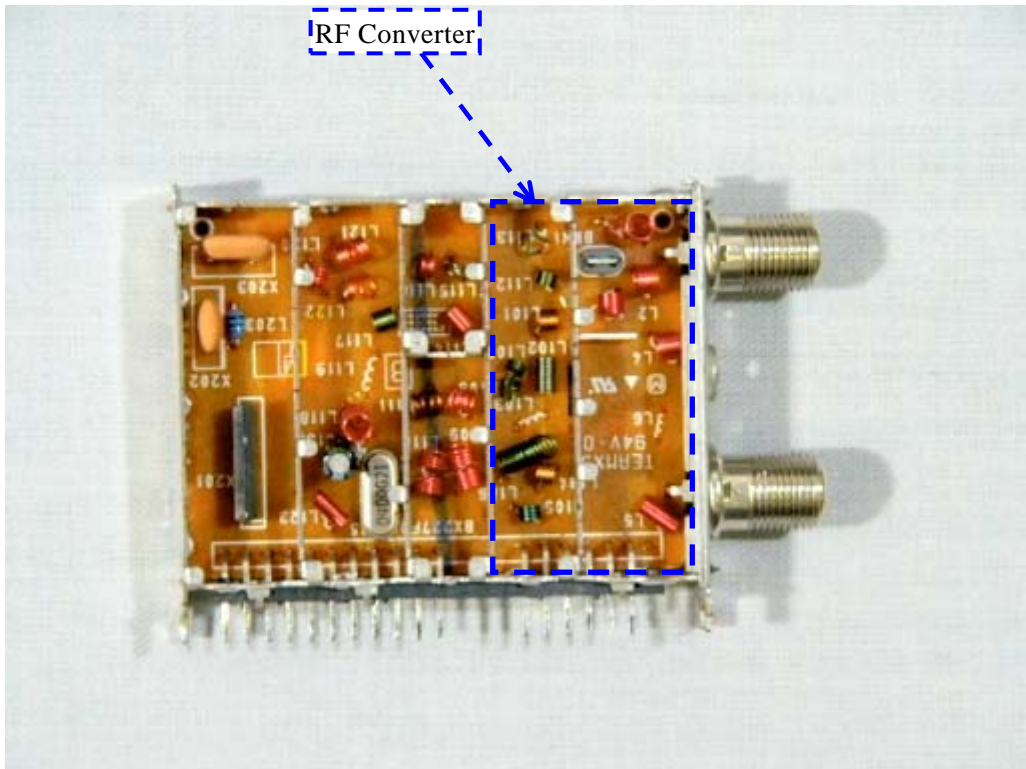

DVD Unit PCB (Top view)

DVD Unit PCB (Bottom view)

EXHIBIT # : _____
FCC ID : ACJ927148AHV
OUR REF. : MKES03-F006
MODEL NO. : PV-D4744S

Sheet 6 of 11 Sheets

Tuner (ENG56D01G1: Top view)

Tuner (ENG56D01G1: Top view)

EXHIBIT # : _____
FCC ID : ACJ927148AHV
OUR REF. : MKES03-F006
MODEL NO. : PV-D4744S

Sheet 7 of 11 Sheets

Tuner (ENG56D01G1: Bottom View)

Tuner (ENG56D01G1: Bottom View)

EXHIBIT # : _____
FCC ID : ACJ927148AHV
OUR REF. : MKES03-F006
MODEL NO. : PV-D4744S

Sheet 8 of 11 Sheets

Tuner (TMZH2-005: Top view)

Tuner (TMZH2-005: Top view)

EXHIBIT # : _____
FCC ID : ACJ927148AHV
OUR REF. : MKES03-F006
MODEL NO. : PV-D4744S

Sheet 9 of 11 Sheets

Tuner (TMZH2-005: Bottom View)

Tuner (TMZH2-005: Bottom View)

EXHIBIT # : _____
FCC ID : ACJ927148AHV
OUR REF. : MKES03-F006
MODEL NO. : PV-D4744S

Sheet 10 of 11 Sheets

Tuner (115-V-H015AK: Top view)

Tuner (115-V-H015AK: Top view)

EXHIBIT # : _____
FCC ID : ACJ927148AHV
OUR REF. : MKES03-F006
MODEL NO. : PV-D4744S