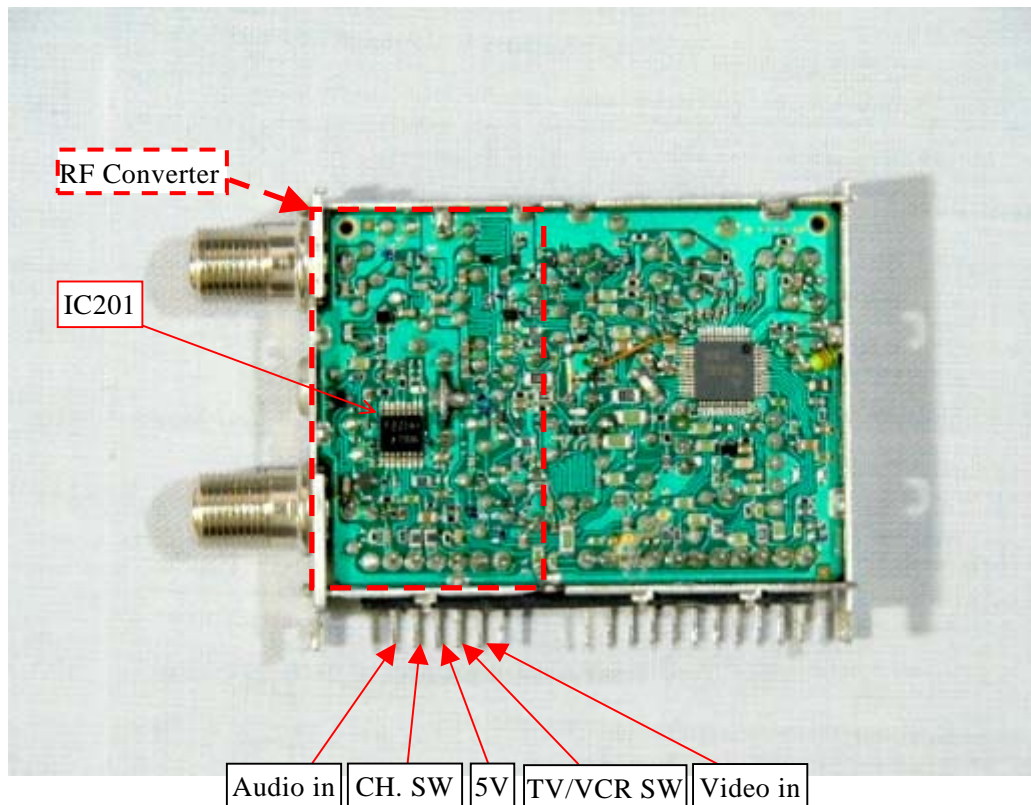

Main PCB (Top view)

Main PCB (Bottom view)

EXHIBIT # : _____
FCC ID : ACJ927148AHV
OUR REF. : MKES03-F006
MODEL NO. : PV-D4744S

Sheet 4 of 11 Sheets

DVD Unit (Top view)

DVD Unit (Bottom view)

EXHIBIT # : _____
FCC ID : ACJ927148AHV
OUR REF. : MKES03-F006
MODEL NO. : PV-D4744S
Sheet 5 of 11 Sheets

DVD Unit PCB (Top view)

DVD Unit PCB (Bottom view)

EXHIBIT # : _____
FCC ID : ACJ927148AHV
OUR REF. : MKES03-F006
MODEL NO. : PV-D4744S

Sheet 6 of 11 Sheets

Tuner (ENG56D01G1: Top view)

Tuner (ENG56D01G1: Top view)

EXHIBIT # : _____
FCC ID : ACJ927148AHV
OUR REF. : MKES03-F006
MODEL NO. : PV-D4744S

Sheet 7 of 11 Sheets

Tuner (ENG56D01G1: Bottom View)

Tuner (ENG56D01G1: Bottom View)

EXHIBIT # : _____
FCC ID : ACJ927148AHV
OUR REF. : MKES03-F006
MODEL NO. : PV-D4744S

Sheet 8 of 11 Sheets

Tuner (TMZH2-005: Top view)

Tuner (TMZH2-005: Top view)

EXHIBIT # : _____
FCC ID : ACJ927148AHV
OUR REF. : MKES03-F006
MODEL NO. : PV-D4744S

Sheet 9 of 11 Sheets

Tuner (TMZH2-005: Bottom View)