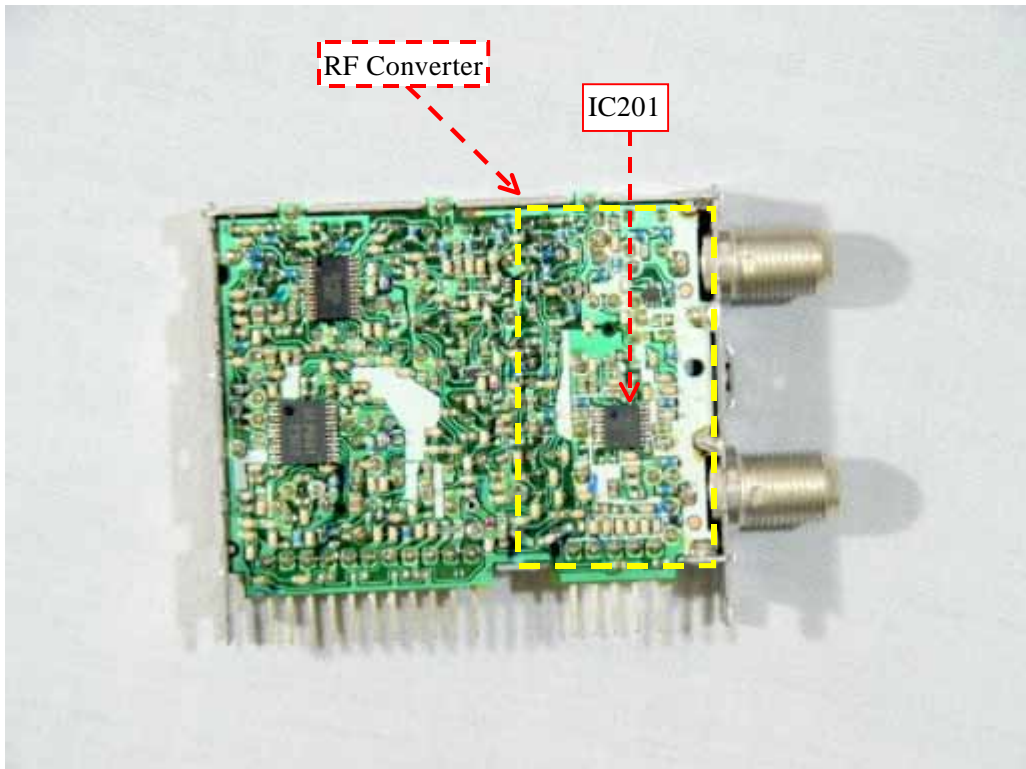

SD Card Unit PCB (Bottom view)

SD Card Unit PCB (Bottom view)

EXHIBIT # : _____
FCC ID : ACJ927147AHV
OUR REF. : MKES02-F017
MODEL NO. : PV-D4763
Sheet 8 of 13 Sheets

Tuner (ENG56D01G1: Top view)

Tuner (ENG56D01G1: Top view)

EXHIBIT # : _____
FCC ID : ACJ927147AHV
OUR REF. : MKES02-F017
MODEL NO. : PV-D4763

Sheet 9 of 13 Sheets

Tuner (ENG56D01G1: Bottom View)

Tuner (ENG56D01G1: Bottom View)

Tuner (TMZH2-005: Top view)

Tuner (TMZH2-005: Top view)

EXHIBIT # : _____
FCC ID : ACJ927147AHV
OUR REF. : MKES02-F017
MODEL NO. : PV-D4763

Sheet 11 of 13 Sheets

Tuner (TMZH2-005: Bottom View)

Tuner (TMZH2-005: Bottom View)

EXHIBIT # : _____
FCC ID : ACJ927147AHV
OUR REF. : MKES02-F017
MODEL NO. : PV-D4763
Sheet 12 of 13 Sheets

Tuner (115-V-H015AK: Top view)

Tuner (115-V-H015AK: Top view)

EXHIBIT # : _____
FCC ID : ACJ927147AHV
OUR REF. : MKES02-F017
MODEL NO. : PV-D4763

Sheet 13 of 13 Sheets

Tuner (115-V-H015AK: Bottom View)

Tuner (115-V-H015AK: Bottom View)