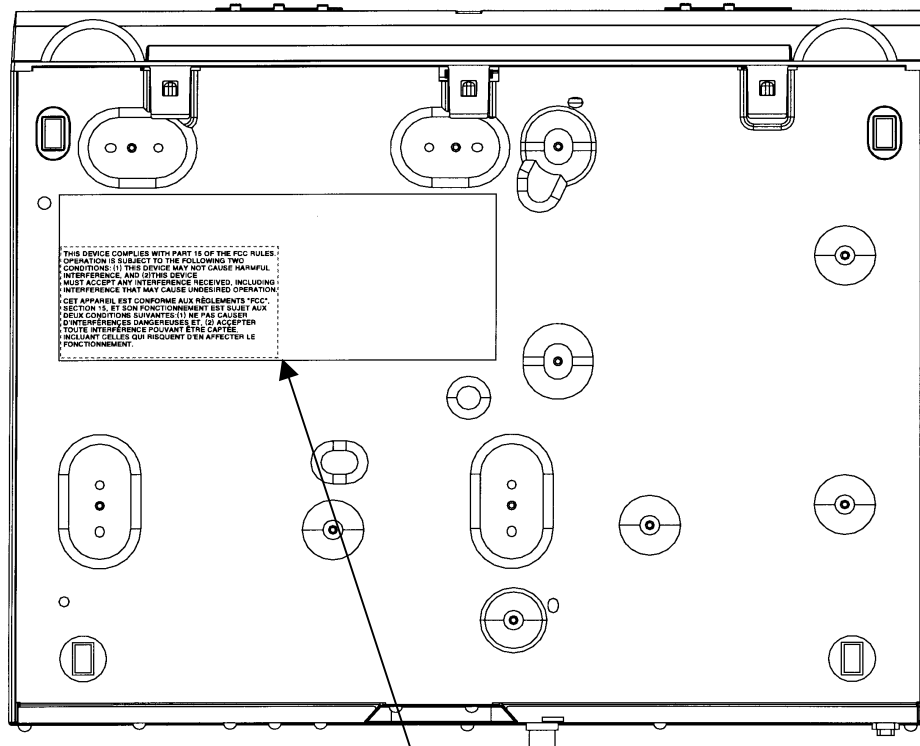

EXHIBIT # : 2
FCC ID : ACJ927147AHV
OUR REF. : MKES02-F017
MODEL NO. : PV-D4763

Location of FCC Identifier & FCC Statements for compliance with FCC Rules Part 15

1. Enclosure Rear

Nameplate with FCC Identifier

2. Enclosure Bottom

Statement for Compliance with FCC Rules Part 15