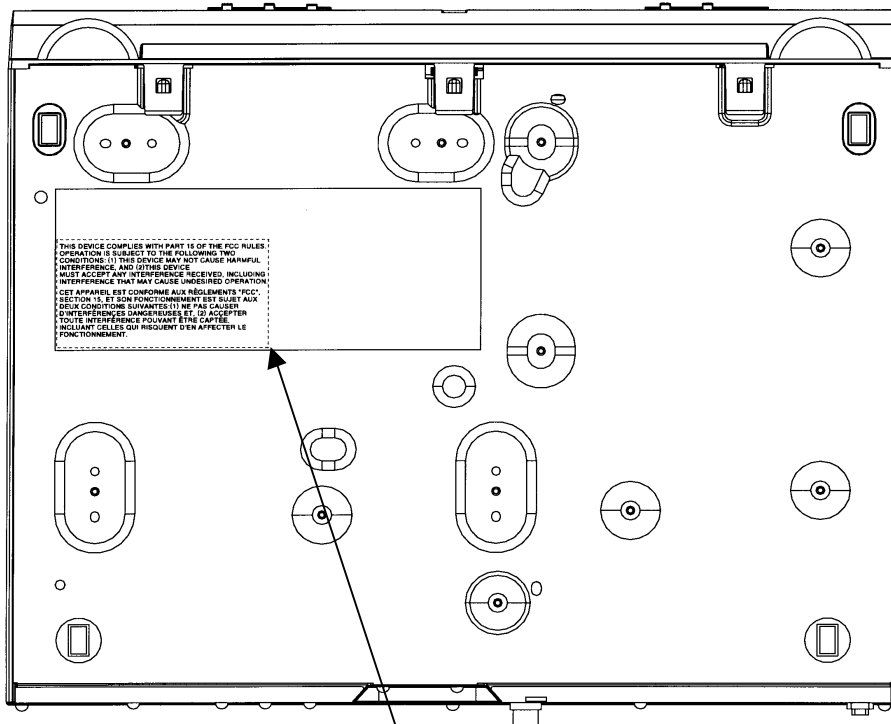

EXHIBIT # : 2
FCC ID : ACJ927146AHV
OUR REF. : MKES02-F014
MODEL NO. : PV-D4743

Location of FCC Identifier & FCC Statements for compliance with FCC Rules Part 15

1. Enclosure Rear

Nameplate with FCC Identifier

2. Enclosure Bottom

Statement for Compliance with FCC Rules Part 15