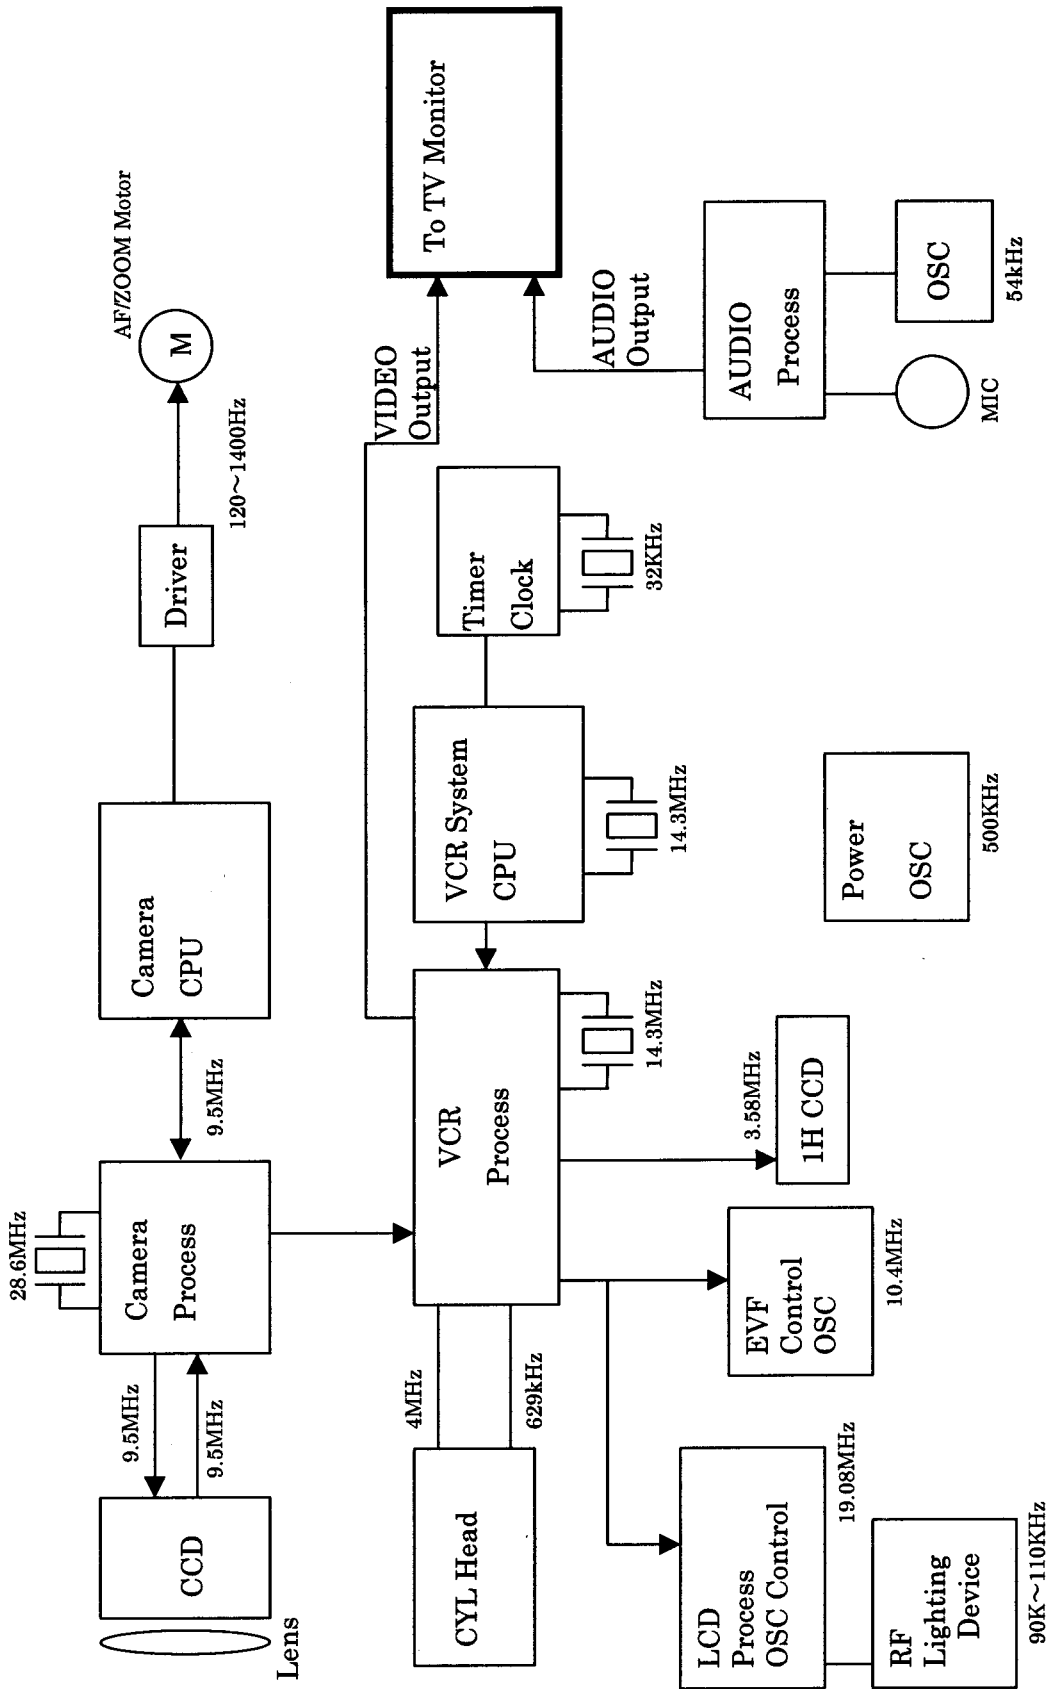

Block Diagram

MOVIE BLOCK DIAGRAM

EXHIBIT # : 5
 FCC ID : ACJ927143L
 OUR REF. : MKES01-F008
 MODEL NO. : PV-L552D