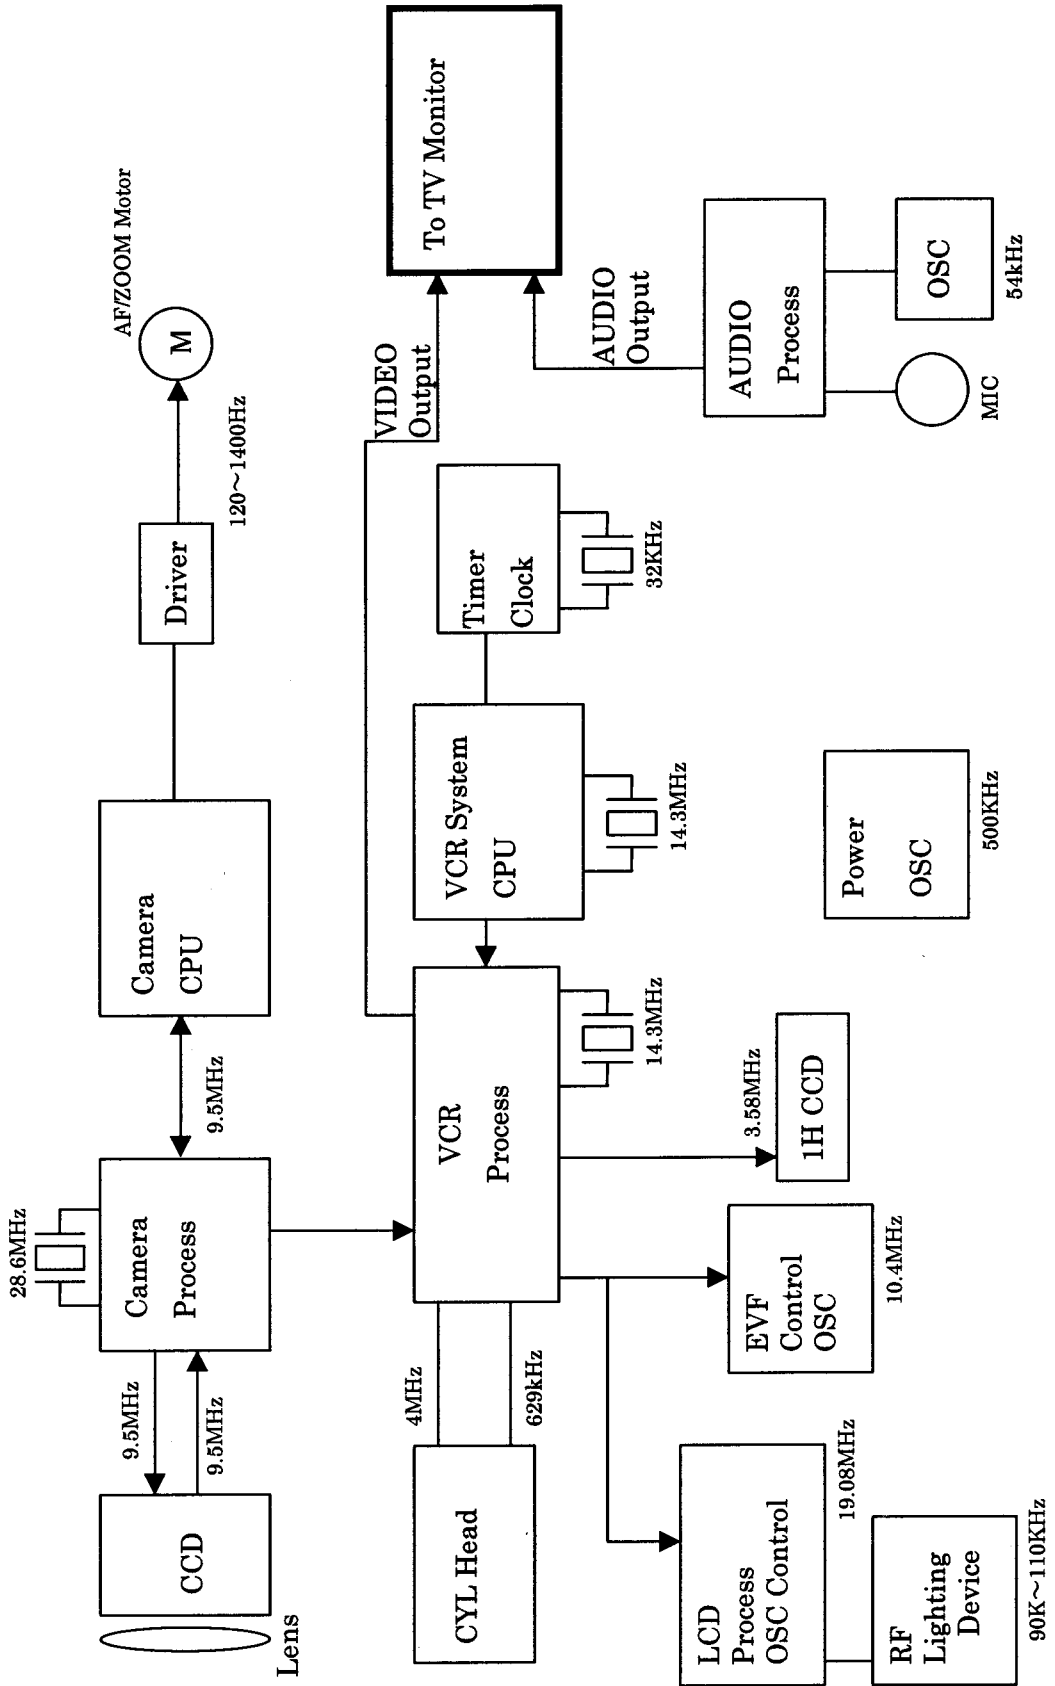

Block Diagram

MOVIE BLOCK DIAGRAM

EXHIBIT # : 5  
 FCC ID : ACJ927142L  
 OUR REF. : MKES01-F007  
 MODEL NO. : PV-L352D