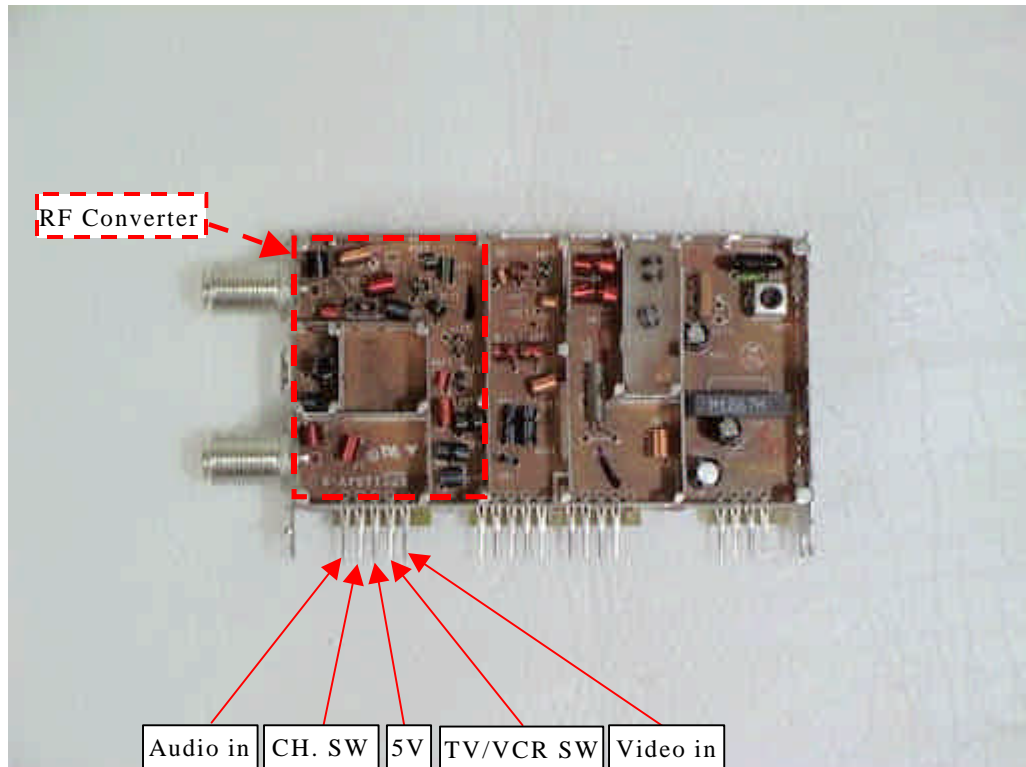

Tuner (ENG56717G1: Bottom View)

Tuner (ENG56717G1: Bottom View)

Tuner (TMDH2-A24A: Top view)

Tuner (TMDH2-A24A: Top view)

EXHIBIT # : _____
FCC ID : ACJ927139AHV
OUR REF. : MKES01-F001
MODEL NO. : PV-D4741

Sheet 12 of 14 Sheets

Tuner (TMDH2-A24A: Bottom View)

Tuner (TMDH2-A24A: Bottom View)

EXHIBIT # : _____
FCC ID : ACI927139AHV
OUR REF. : MKES01-F001
MODEL NO. : PV-D4741
Sheet 13 of 14 Sheets

Tuner (115-V-D025AN: Top view)

Tuner (115-V-D025AN: Top view)

EXHIBIT # : _____
FCC ID : ACJ927139AHV
OUR REF. : MKES01-F001
MODEL NO. : PV-D4741

Sheet 14 of 14 Sheets

Tuner (115-V-D025AN: Bottom View)

Tuner (115-V-D025AN: Bottom View)