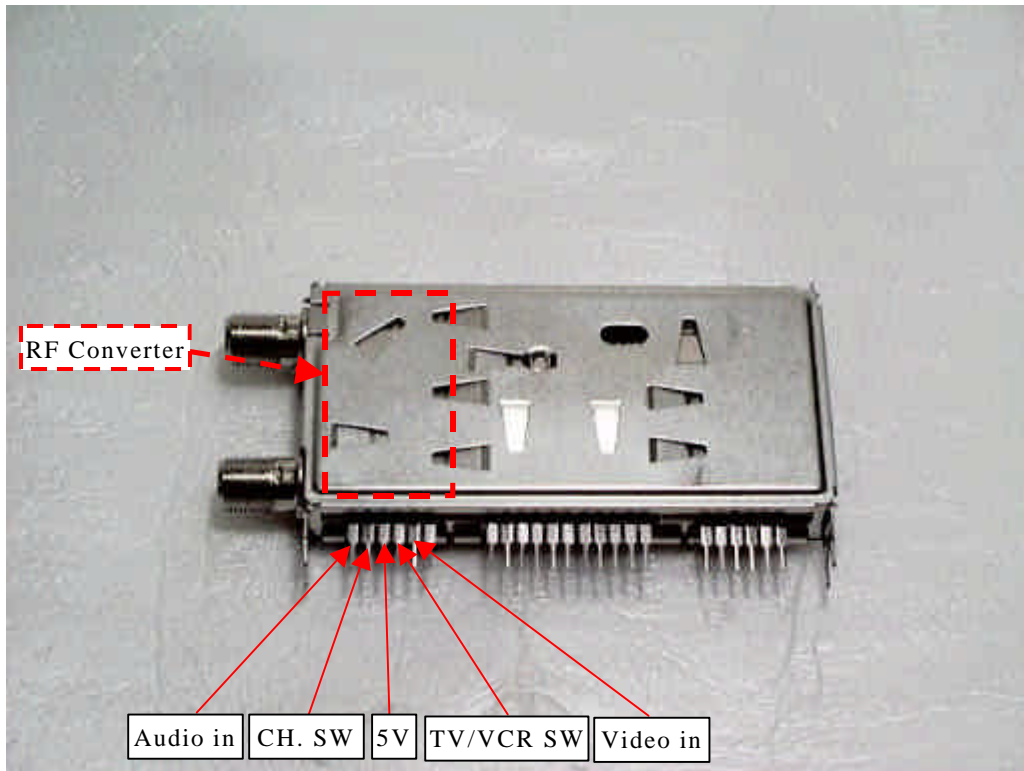

DVD Drive PCB (Bottom view)

DVD Drive PCB (Bottom view)

EXHIBIT # : _____
FCC ID : ACJ927139AHV
OUR REF. : MKES01-F001
MODEL NO. : PV-D4741
Sheet 9 of 14 Sheets

Tuner (ENG56717G1: Top view)

Tuner (ENG56717G1: Top view)

Tuner (ENG56717G1: Bottom View)

Tuner (ENG56717G1: Bottom View)

Tuner (TMDH2-A24A: Top view)

Tuner (TMDH2-A24A: Top view)

EXHIBIT # : _____
FCC ID : ACJ927139AHV
OUR REF. : MKES01-F001
MODEL NO. : PV-D4741

Sheet 12 of 14 Sheets

Tuner (TMDH2-A24A: Bottom View)

Tuner (TMDH2-A24A: Bottom View)

EXHIBIT # : _____
FCC ID : ACI927139AHV
OUR REF. : MKES01-F001
MODEL NO. : PV-D4741
Sheet 13 of 14 Sheets

Tuner (115-V-D025AN: Top view)