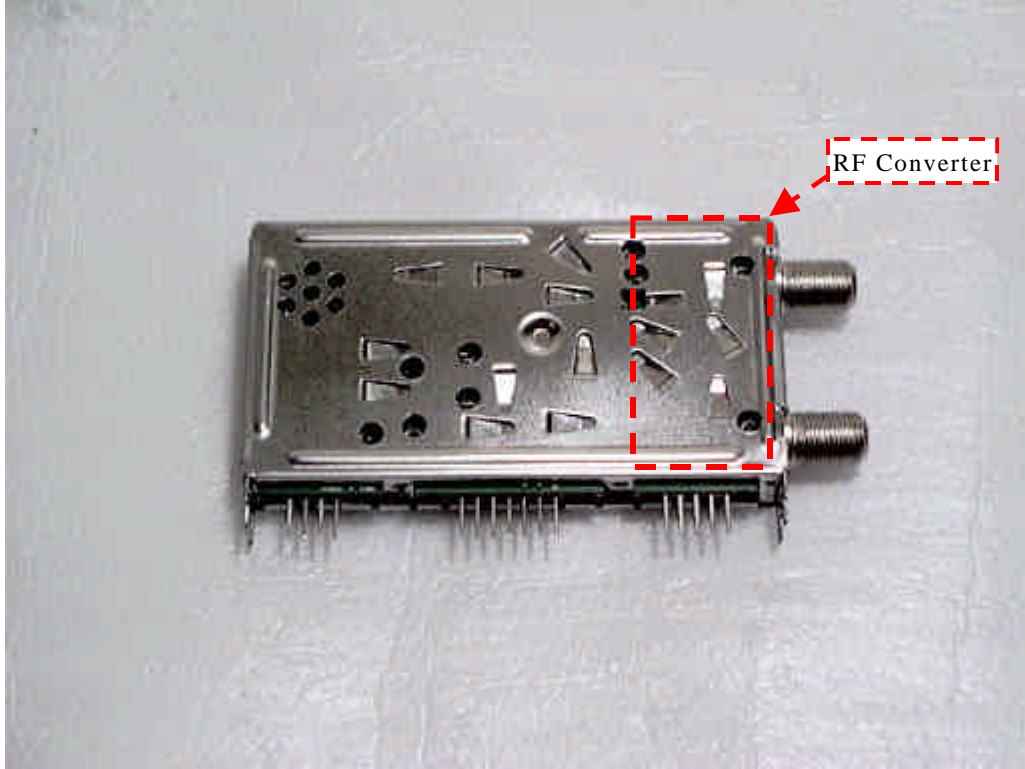

DVD Drive PCB (Bottom view)

DVD Drive PCB (Bottom view)

EXHIBIT # : _____
FCC ID : ACJ927139AHV
OUR REF. : MKES01-F001
MODEL NO. : PV-D4741
Sheet 9 of 14 Sheets

Tuner (ENG56717G1: Top view)

Tuner (ENG56717G1: Top view)

Tuner (ENG56717G1: Bottom View)

Tuner (ENG56717G1: Bottom View)

Tuner (TMDH2-A24A: Top view)

Tuner (TMDH2-A24A: Top view)

EXHIBIT # : _____
FCC ID : ACJ927139AHV
OUR REF. : MKES01-F001
MODEL NO. : PV-D4741

Sheet 12 of 14 Sheets

Tuner (TMDH2-A24A: Bottom View)

Tuner (TMDH2-A24A: Bottom View)

EXHIBIT # : _____
FCC ID : ACI927139AHV
OUR REF. : MKES01-F001
MODEL NO. : PV-D4741
Sheet 13 of 14 Sheets

Tuner (115-V-D025AN: Top view)