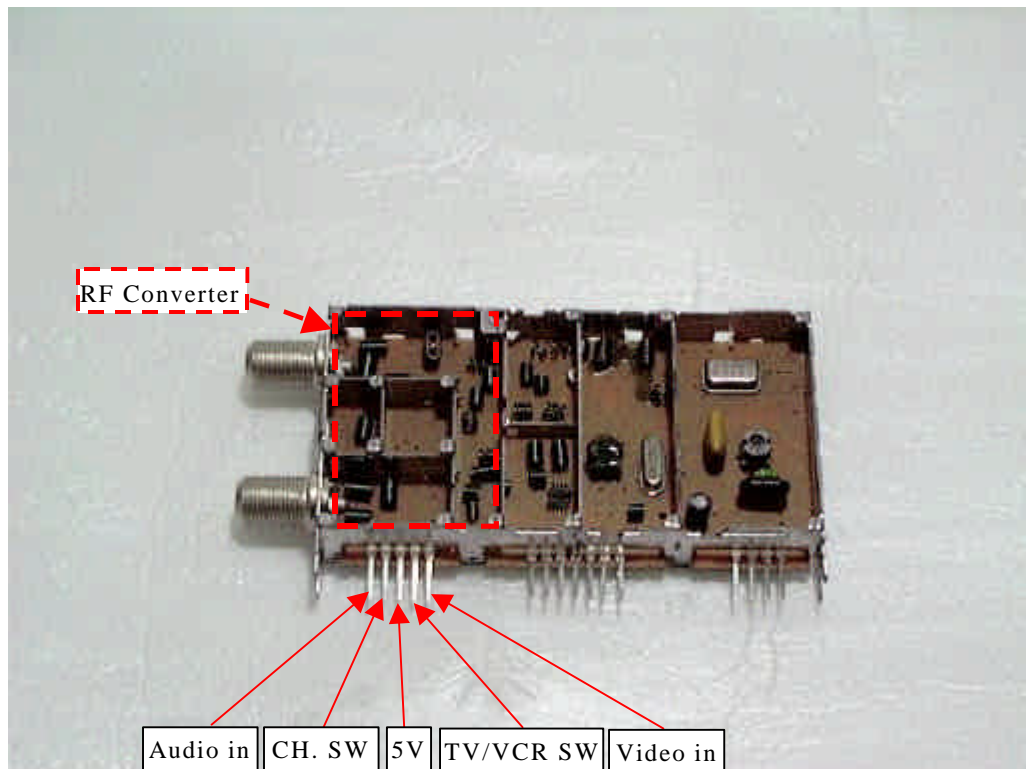

DVD Drive PCB (Bottom view)

DVD Drive PCB (Bottom view)

EXHIBIT # : _____
FCC ID : ACJ927139AHV
OUR REF. : MKES01-F001
MODEL NO. : PV-D4741
Sheet 9 of 14 Sheets

Tuner (ENG56717G1: Top view)

Tuner (ENG56717G1: Top view)

Tuner (ENG56717G1: Bottom View)

Tuner (ENG56717G1: Bottom View)

Tuner (TMDH2-A24A: Top view)

Tuner (TMDH2-A24A: Top view)

EXHIBIT # : _____
FCC ID : ACJ927139AHV
OUR REF. : MKES01-F001
MODEL NO. : PV-D4741

Sheet 12 of 14 Sheets

Tuner (TMDH2-A24A: Bottom View)

Tuner (TMDH2-A24A: Bottom View)

EXHIBIT # : _____
FCC ID : ACI927139AHV
OUR REF. : MKES01-F001
MODEL NO. : PV-D4741
Sheet 13 of 14 Sheets

Tuner (115-V-D025AN: Top view)

Tuner (115-V-D025AN: Top view)

EXHIBIT # : _____
FCC ID : ACJ927139AHV
OUR REF. : MKES01-F001
MODEL NO. : PV-D4741

Sheet 14 of 14 Sheets

Tuner (115-V-D025AN: Bottom View)

Tuner (115-V-D025AN: Bottom View)