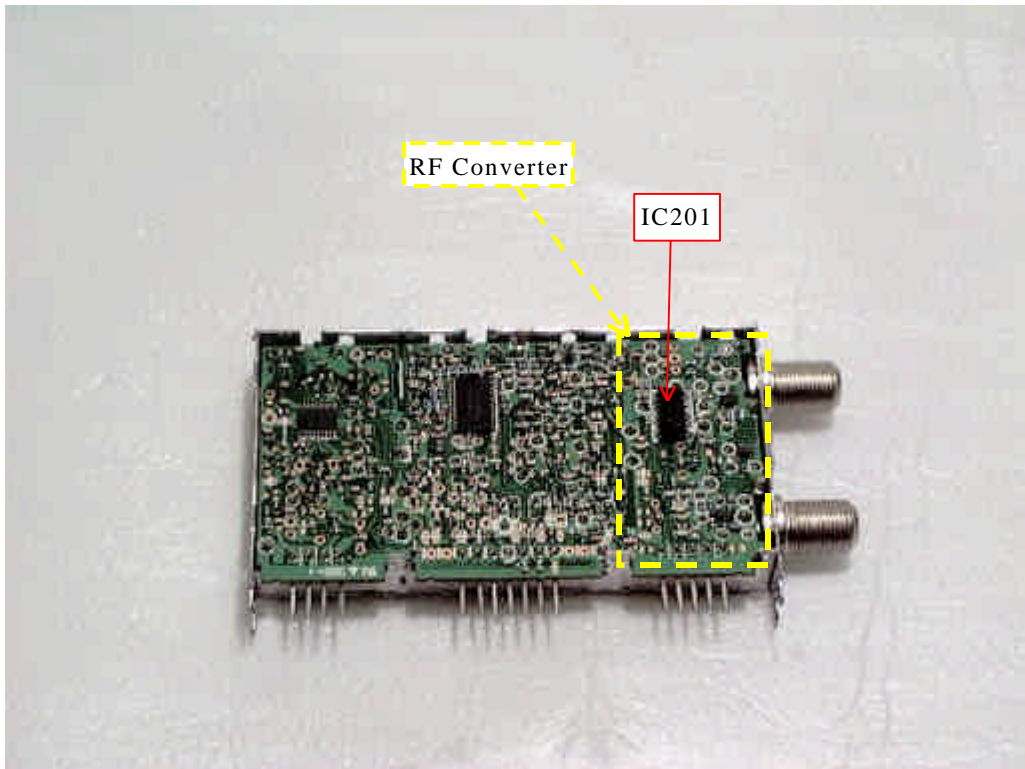

Tuner (ENG56717G1: Bottom View)

Tuner (ENG56717G1: Bottom View)

Tuner (TMDH2-A24A: Top view)

Tuner (TMDH2-A24A: Top view)

EXHIBIT # : _____
FCC ID : ACJ927139AHV
OUR REF. : MKES01-F001
MODEL NO. : PV-D4741

Sheet 12 of 14 Sheets

Tuner (TMDH2-A24A: Bottom View)

Tuner (TMDH2-A24A: Bottom View)

EXHIBIT # : _____
FCC ID : ACI927139AHV
OUR REF. : MKES01-F001
MODEL NO. : PV-D4741
Sheet 13 of 14 Sheets

Tuner (115-V-D025AN: Top view)

Tuner (115-V-D025AN: Top view)

EXHIBIT # : _____
FCC ID : ACJ927139AHV
OUR REF. : MKES01-F001
MODEL NO. : PV-D4741

Sheet 14 of 14 Sheets

Tuner (115-V-D025AN: Bottom View)

Tuner (115-V-D025AN: Bottom View)