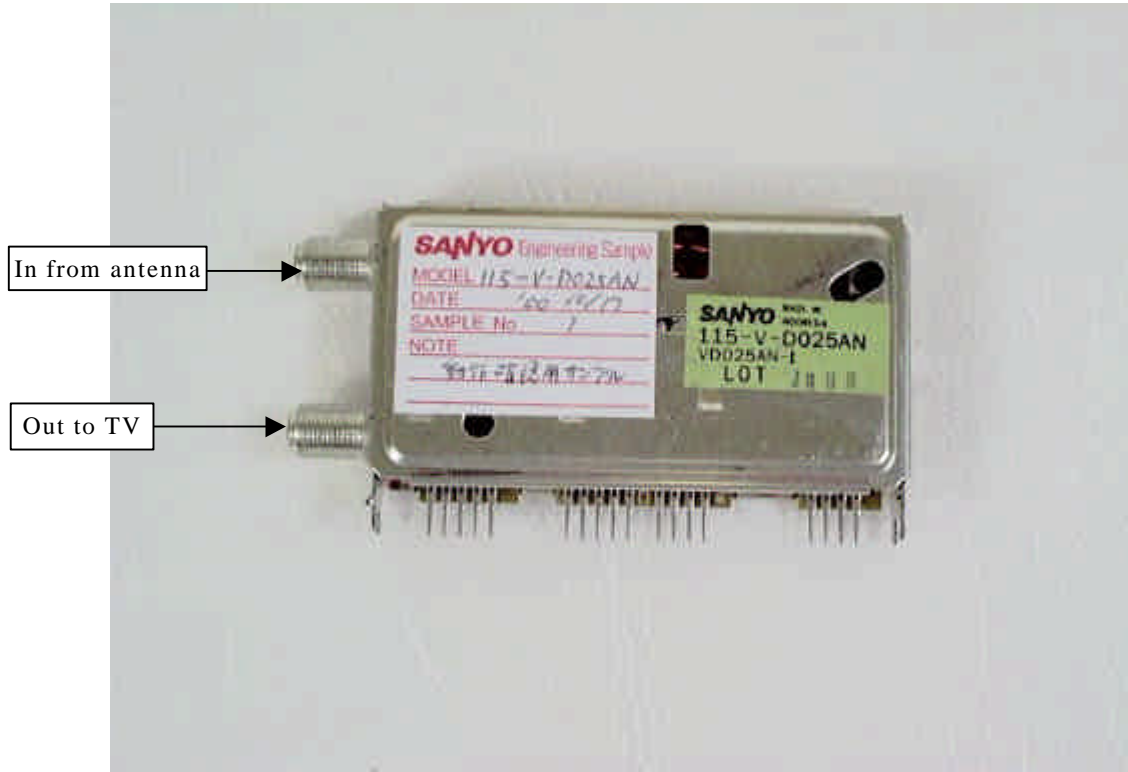

Main PCB (Bottom view)

EXHIBIT # : _____
FCC ID : ACJ927139AHV
OUR REF. : MKES01-F001
MODEL NO. : PV-D4741
Sheet 5 of 14 Sheets

DVD Decoder PCB (Top view)

DVD Decoder PCB (Bottom view)

EXHIBIT # : _____
FCC ID : ACJ927139AHV
OUR REF. : MKES01-F001
MODEL NO. : PV-D4741
Sheet 6 of 14 Sheets

Tuner (ENG56717G1: Bottom View)

Tuner (ENG56717G1: Bottom View)

Tuner (TMDH2-A24A: Top view)

Tuner (TMDH2-A24A: Top view)

EXHIBIT # : _____
FCC ID : ACJ927139AHV
OUR REF. : MKES01-F001
MODEL NO. : PV-D4741

Sheet 12 of 14 Sheets

Tuner (TMDH2-A24A: Bottom View)

Tuner (TMDH2-A24A: Bottom View)

EXHIBIT # : _____
FCC ID : ACI927139AHV
OUR REF. : MKES01-F001
MODEL NO. : PV-D4741
Sheet 13 of 14 Sheets

Tuner (115-V-D025AN: Top view)

Tuner (115-V-D025AN: Top view)

EXHIBIT # : _____
FCC ID : ACJ927139AHV
OUR REF. : MKES01-F001
MODEL NO. : PV-D4741

Sheet 14 of 14 Sheets

Tuner (115-V-D025AN: Bottom View)

Tuner (115-V-D025AN: Bottom View)