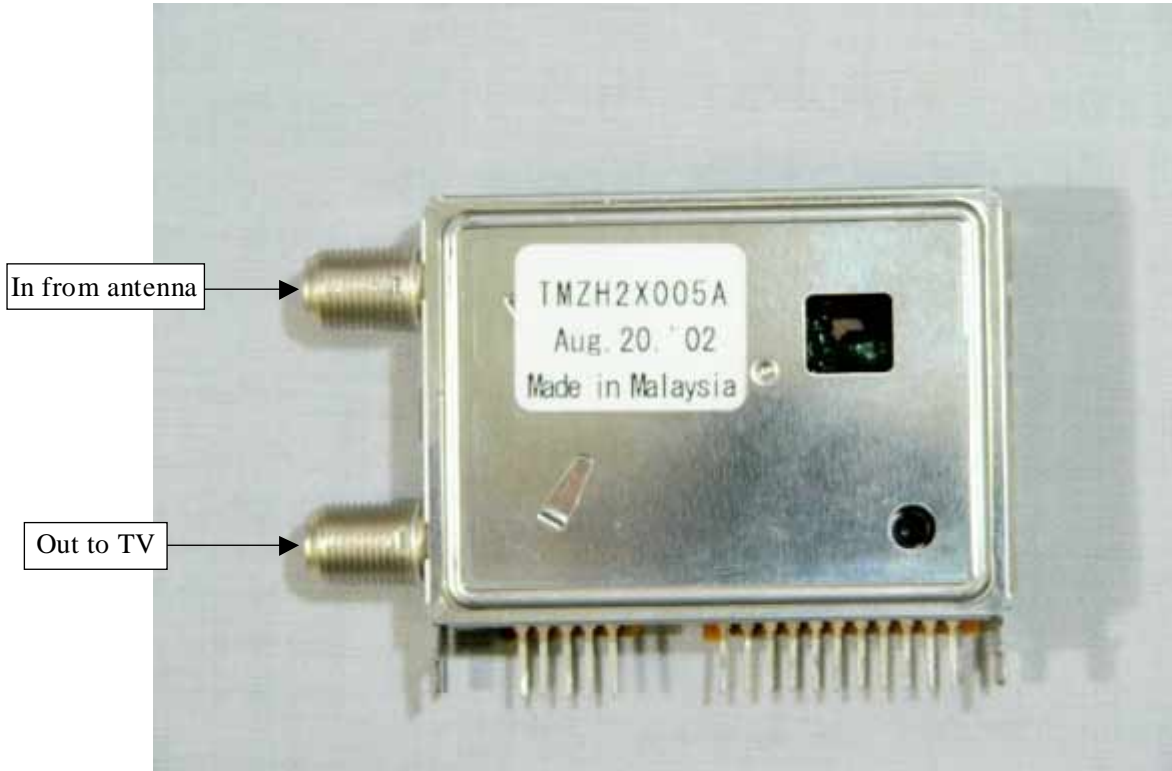

EXHIBIT # : _____
FCC ID : ACJ927139AHP
OUR REF. : MKES03-F001
MODEL NO. : NV-FJ6240PN
Sheet 1 of 6 Sheets

Tuner (ENG56D01G1: Top view)

Tuner (ENG56D01G1: Top view)

EXHIBIT # : _____
FCC ID : ACJ927139AHP
OUR REF. : MKES03-F001
MODEL NO. : NV-FJ6240PN
Sheet 2 of 6 Sheets

Tuner (ENG56D01G1: Bottom View)

Tuner (ENG56D01G1: Bottom View)

EXHIBIT # : _____
FCC ID : ACJ927139AHP
OUR REF. : MKES03-F001
MODEL NO. : NV-FJ6240PN
Sheet 3 of 6 Sheets

Tuner (TMZH2-005: Top view)

Tuner (TMZH2-005: Top view)

EXHIBIT # : _____
FCC ID : ACJ927139AHP
OUR REF. : MKES03-F001
MODEL NO. : NV-FJ6240PN
Sheet 4 of 6 Sheets

Tuner (TMZH2-005: Bottom View)

Tuner (TMZH2-005: Bottom View)

EXHIBIT # : _____
FCC ID : ACJ927139AHP
OUR REF. : MKES03-F001
MODEL NO. : NV-FJ6240PN
Sheet 5 of 6 Sheets

Tuner (115-V-H015AK: Top view)

Tuner (115-V-H015AK: Top view)

EXHIBIT # : _____
FCC ID : ACJ927139AHP
OUR REF. : MKES03-F001
MODEL NO. : NV-FJ6240PN
Sheet 6 of 6 Sheets

Tuner (115-V-H015AK: Bottom View)

Tuner (115-V-H015AK: Bottom View)