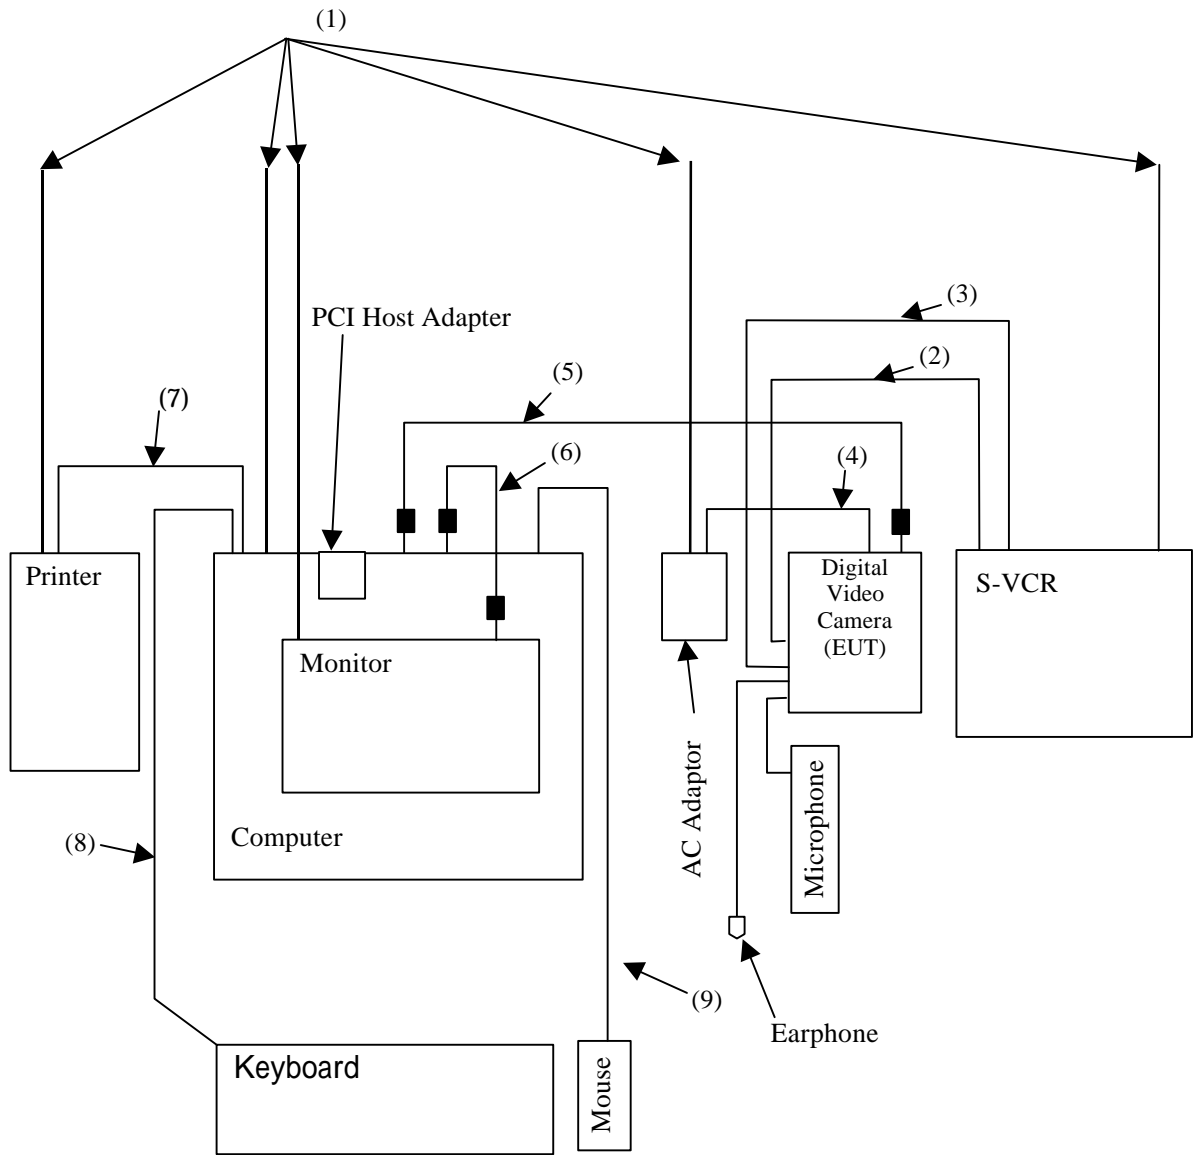

EXHIBIT # : 3-2
FCC ID : ACJ927136K
OUR REF. : MKES00-F010
MODEL NO. : PV-DV401D

Page 3/9

DV Mode

Description

Digital Video Camera (Application Device)	Model No. : PV-DV401D Trade Name : Panasonic FCC ID : ACJ927136K
AC Adaptor (For Digital Video Camera)	Model No. : PV-DAC11 Trade Name : Panasonic
Microphone	Model No. : ECM-K57 Trade Name : SONY
Monitor (Certified Device)	Model No. : 500-069EV Trade Name : Gateway FCC ID : BEJCS592
Computer (DoC Device)	Model No. : DCM Trade Name : DELL Computer Corporation
1394-to-PCI Host Adapter (DoC Device)	Model No. : AHA-8940 Trade Name : Adaptec, Inc.
Keyboard (Certified Device)	Model No. : SK-1000REW Trade Name : DELL Computer Corporation FCC ID : GYUR36SK
Mouse (Certified Device)	Model No. : 90741 Trade Name : Microsoft Corporation FCC ID : C3KKMP3
Printer (Certified Device)	Model No. : P-200JD Trade Name : Panasonic FCC ID : IUO5LU0002
S-VCR (DoC Device)	Model No. : PV-VS4820 Trade Name : Panasonic

Block Diagram of System for Measurements

EXHIBIT # : 3-2

FCC ID : ACJ927136K

OUR REF. : MKES00-F010

MODEL NO. : PV-DV401D

Serial Mode

Page 4/9

Serial Mode

Type of Interface Cable

1. Power Cord
2. Audio/Video Cable (1.5 m) : Shielded Cable ; Circular Cable
3. S-Video Cable (1.5 m) : Shielded Cable ; Circular Cable
4. DC Cable (2.0 m) : Circular Cable
5. PC Connection cable (2.0 m) : Shielded Cable with Ferrite Cores ; Circular Cable
(Serial Cable)
6. Monitor Cable (1.5 m) : Shielded Cable with Ferrite Cores ; Circular Cable
(Permanently attached to the Monitor)
7. Printer Cable (1.5 m) : Shielded Cable ; Circular Cable
(Parallel Cable)
8. Keyboard Cable (1.7 m) : Shielded Cable ; Circular Cable
(Permanently attached to the Keyboard)
9. Mouse Cable (1.8 m) : Shielded Cable ; Circular Cable
(Permanently attached to the Mouse)