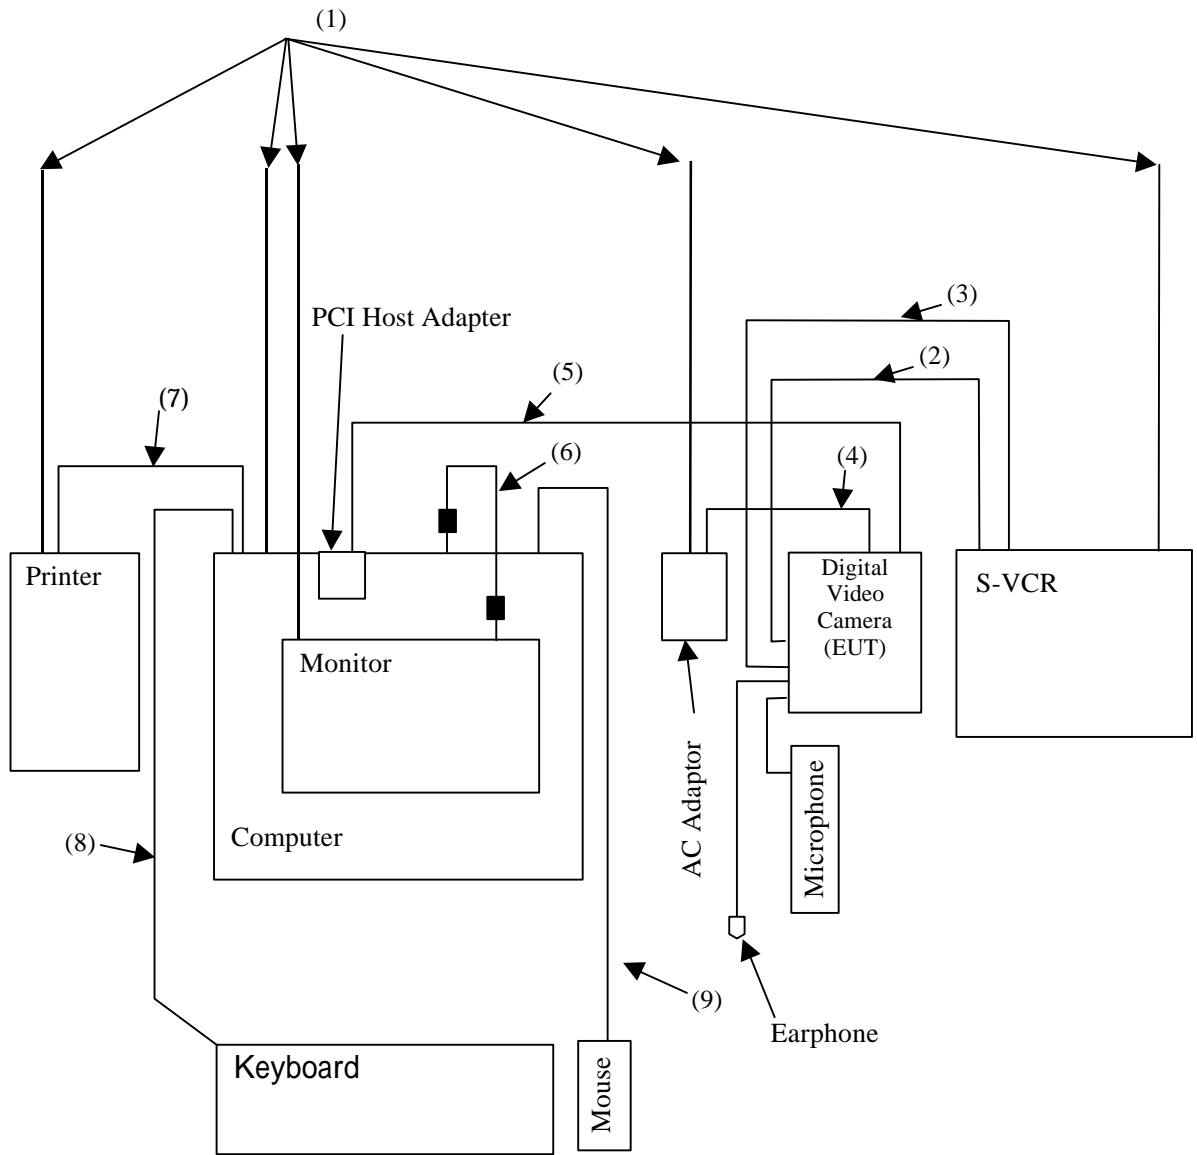

Block Diagram of System for Measurements

EXHIBIT # : 3-2

FCC ID : ACJ927136K

OUR REF. : MKES00-F010

MODEL NO. : PV-DV401D

DV Mode

Page 1/9

DV Mode

Type of Interface Cable

1. Power Cord
2. Audio/Video Cable (1.5 m) : Shielded Cable; Circular Cable
3. S-Video Cable (1.5 m) : Shielded Cable; Circular Cable
4. DC Cable (2.0 m) : Circular Cable
5. PC Interface cable (2.0 m) : Shielded Cable; Circular Cable
(IEEE1394 Cable)
6. Monitor Cable (1.5 m) : Shielded Cable with Ferrite Cores ; Circular Cable
(Permanently attached to the Monitor)
7. Printer Cable (1.5 m) : Shielded Cable; Circular Cable
(Parallel Cable)
8. Keyboard Cable (1.7 m) : Shielded Cable ; Circular Cable
(Permanently attached to the Keyboard)
9. Mouse Cable (1.8 m) : Shielded Cable ; Circular Cable
(Permanently attached to the Mouse)

EXHIBIT # : 3-2
FCC ID : ACJ927136K
OUR REF. : MKES00-F010
MODEL NO. : PV-DV401D

Page 3/9

DV Mode

Description

Digital Video Camera (Application Device)	Model No. : PV-DV401D Trade Name : Panasonic FCC ID : ACJ927136K
AC Adaptor (For Digital Video Camera)	Model No. : PV-DAC11 Trade Name : Panasonic
Microphone	Model No. : ECM-K57 Trade Name : SONY
Monitor (Certified Device)	Model No. : 500-069EV Trade Name : Gateway FCC ID : BEJCS592
Computer (DoC Device)	Model No. : DCM Trade Name : DELL Computer Corporation
1394-to-PCI Host Adapter (DoC Device)	Model No. : AHA-8940 Trade Name : Adaptec, Inc.
Keyboard (Certified Device)	Model No. : SK-1000REW Trade Name : DELL Computer Corporation FCC ID : GYUR36SK
Mouse (Certified Device)	Model No. : 90741 Trade Name : Microsoft Corporation FCC ID : C3KKMP3
Printer (Certified Device)	Model No. : P-200JD Trade Name : Panasonic FCC ID : IUO5LU0002
S-VCR (DoC Device)	Model No. : PV-VS4820 Trade Name : Panasonic

Block Diagram of System for Measurements

EXHIBIT # : 3-2

FCC ID : ACJ927136K

OUR REF. : MKES00-F010

MODEL NO. : PV-DV401D

Serial Mode

Page 4/9

Serial Mode