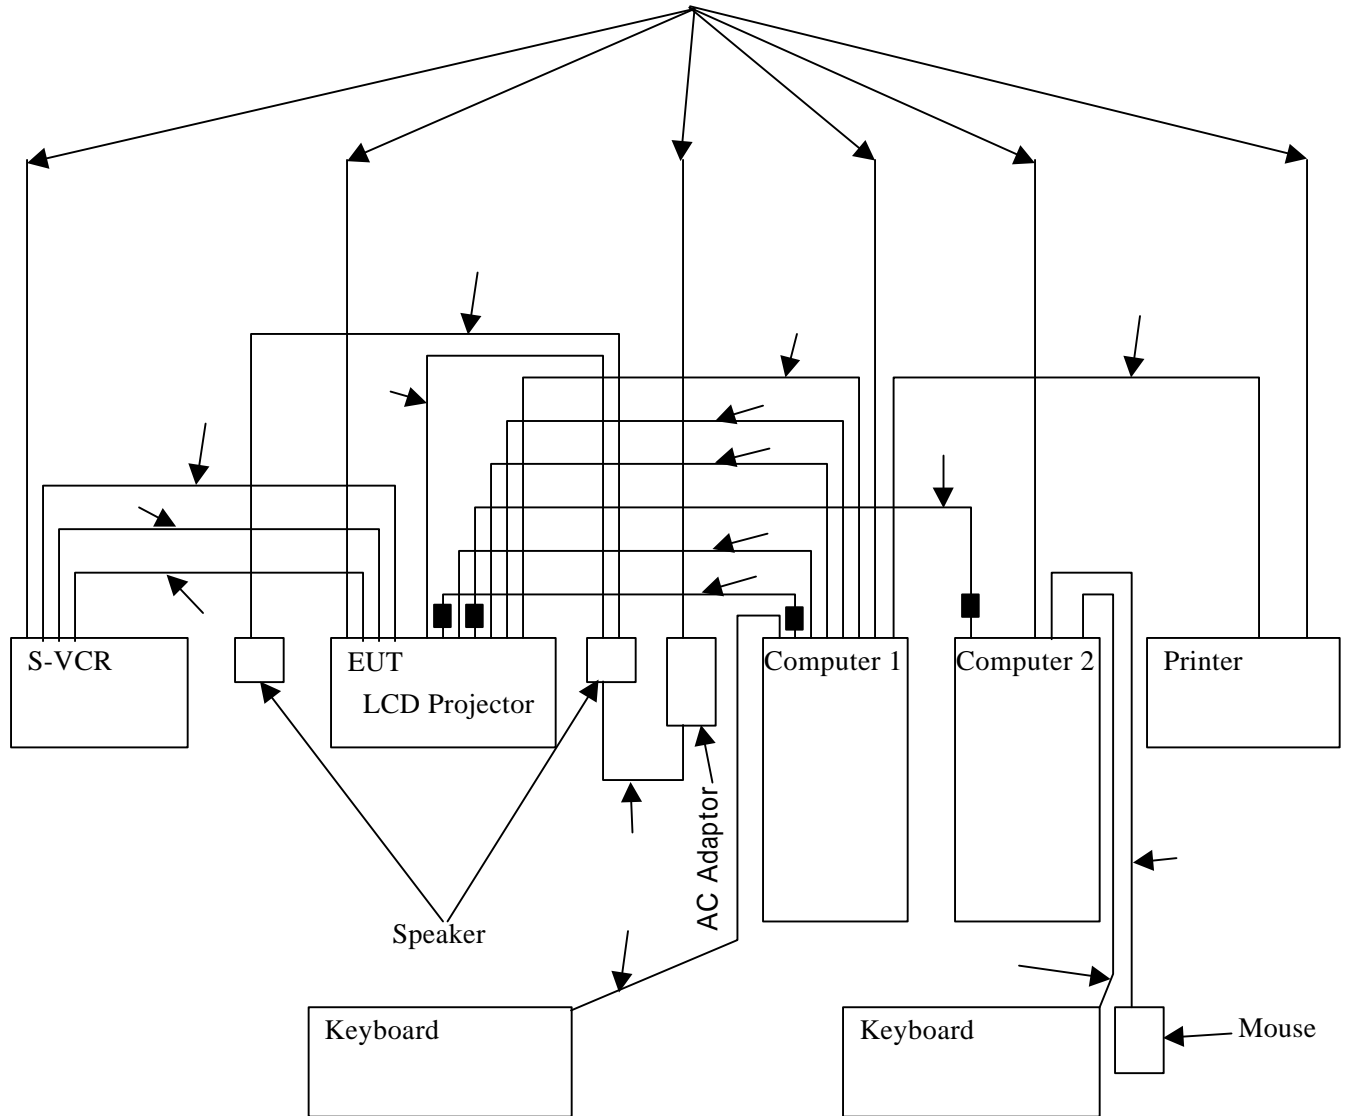

Block Diagram of System for Measurements

EXHIBIT # : 3-2

FCC ID : ACJ927132K

OUR REF. : MKES00-F003

MODEL NO. : PT-L759U

Page 1/3

Type of Interface Cable

1. Power Cord
2. VGA cable (2.0 m) : Shielded Cable with Ferrite Cores
3. PC Audio Cable (2.0 m) : Shielded Cable
4. RS232C cable (2.0 m) : Shielded Cable
(Serial Cable)
5. Mouse Cable (2.0 m) : Shielded Cable
6. USB cable (2.0 m) : Shielded Cable
7. VGA cable (2.0 m) : Shielded Cable with Ferrite Cores
8. S-Video Cable (1.4 m) : Shielded Cable
9. Video Cable (1.4 m) : Shielded Cable
10. Audio Cable (1.4 m) : Shielded Cable
11. Audio Cable (2.0 m) : Shielded Cable
12. Printer Cable (2.0 m) : Shielded Cable
(Parallel Cable)
13. Keyboard Cable (1.9 m) : Shielded Cable
(Permanently attached to the Keyboard)
14. Keyboard Cable (1.1 m) : Shielded Cable; Curl Cord
(Permanently attached to the Keyboard)
15. Mouse Cable (1.9 m) : Shielded Cable
(Permanently attached to the Mouse)
16. Speaker Cable (2.9 m)
17. DC Cable (2.0 m)
(Permanently attached to the AC Adaptor)

Description

LCD Projector
(Application Device)

Model No. : PT-L759U
Trade Name : Panasonic
FCC ID : ACJ927132K

Computer 1
(DoC Device)

Model No. : MMP
Trade Name : DELL Computer Corporation

Keyboard
(Certified Device)

Model No. : SK-1000REW
Trade Name : DELL Computer Corporation
FCC ID : GYUR36SK

Computer 2
(Certified Device)

Model No. : MMM
Trade Name : DELL Computer Corporation
FCC ID : E2KSTNGRMT

Keyboard
(Certified Device)