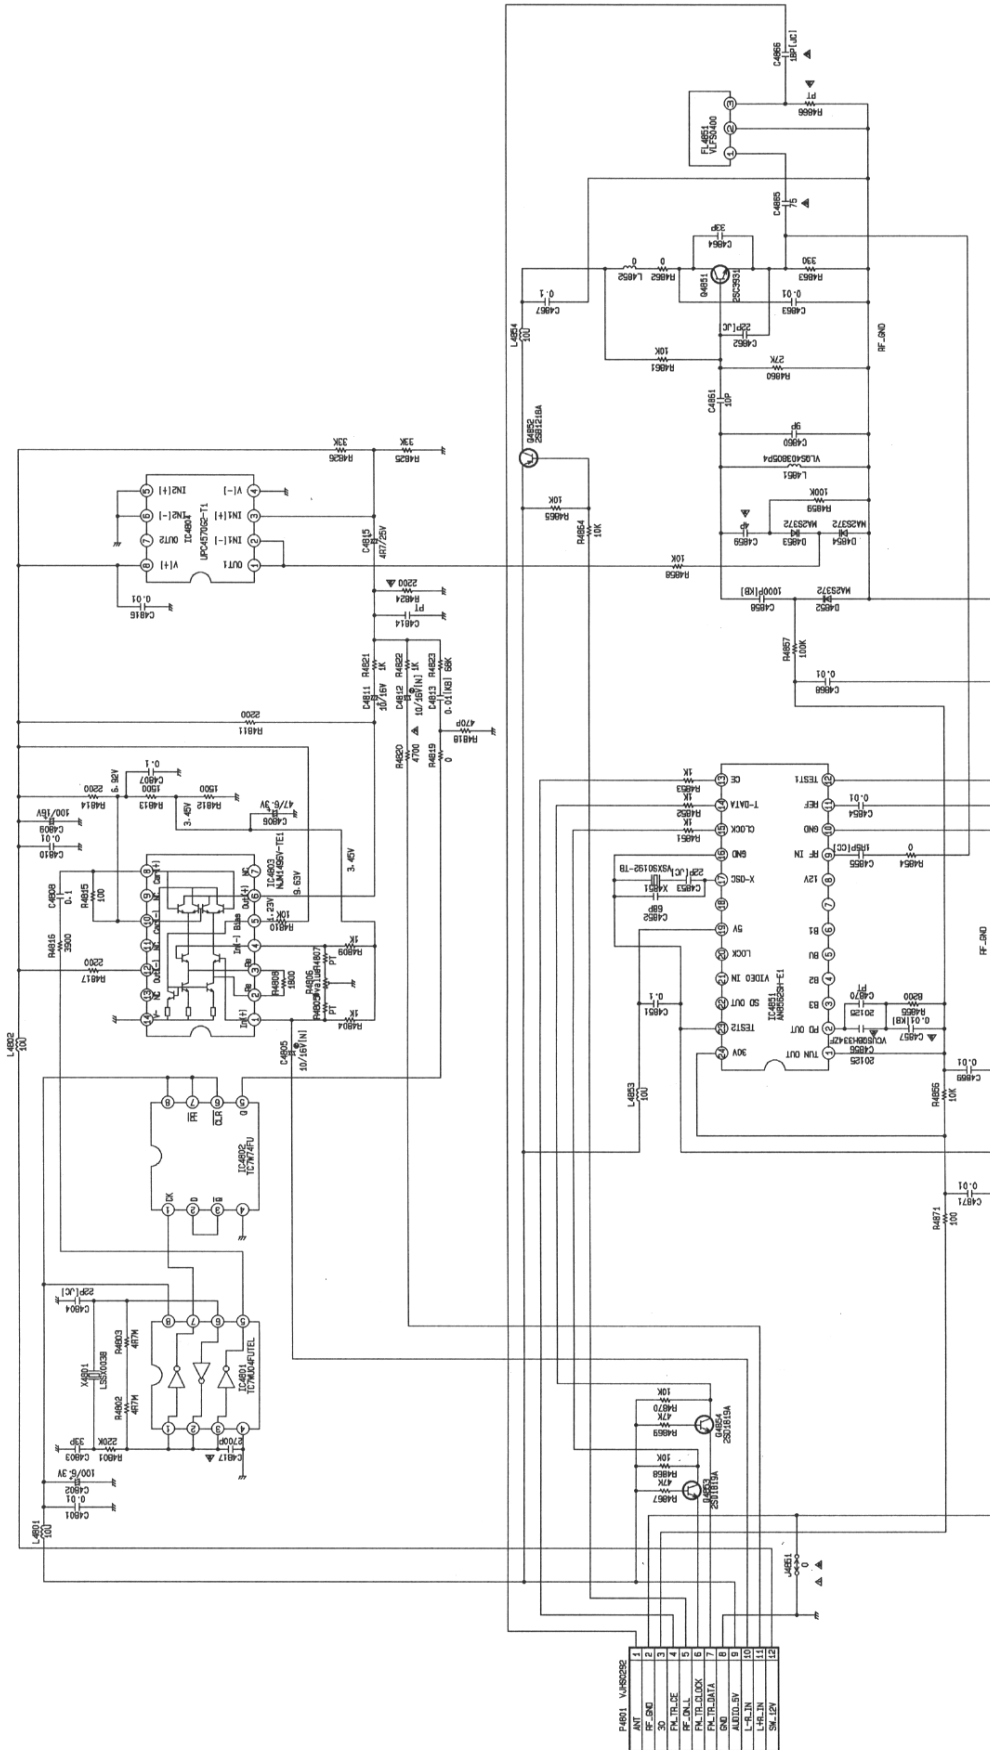

EXHIBIT # : _____
 FCC ID : ACJ927130TX
 OUR REF. : MKES99-F023
 MODEL NO. : PV-C2080

FM TRANSMITTER