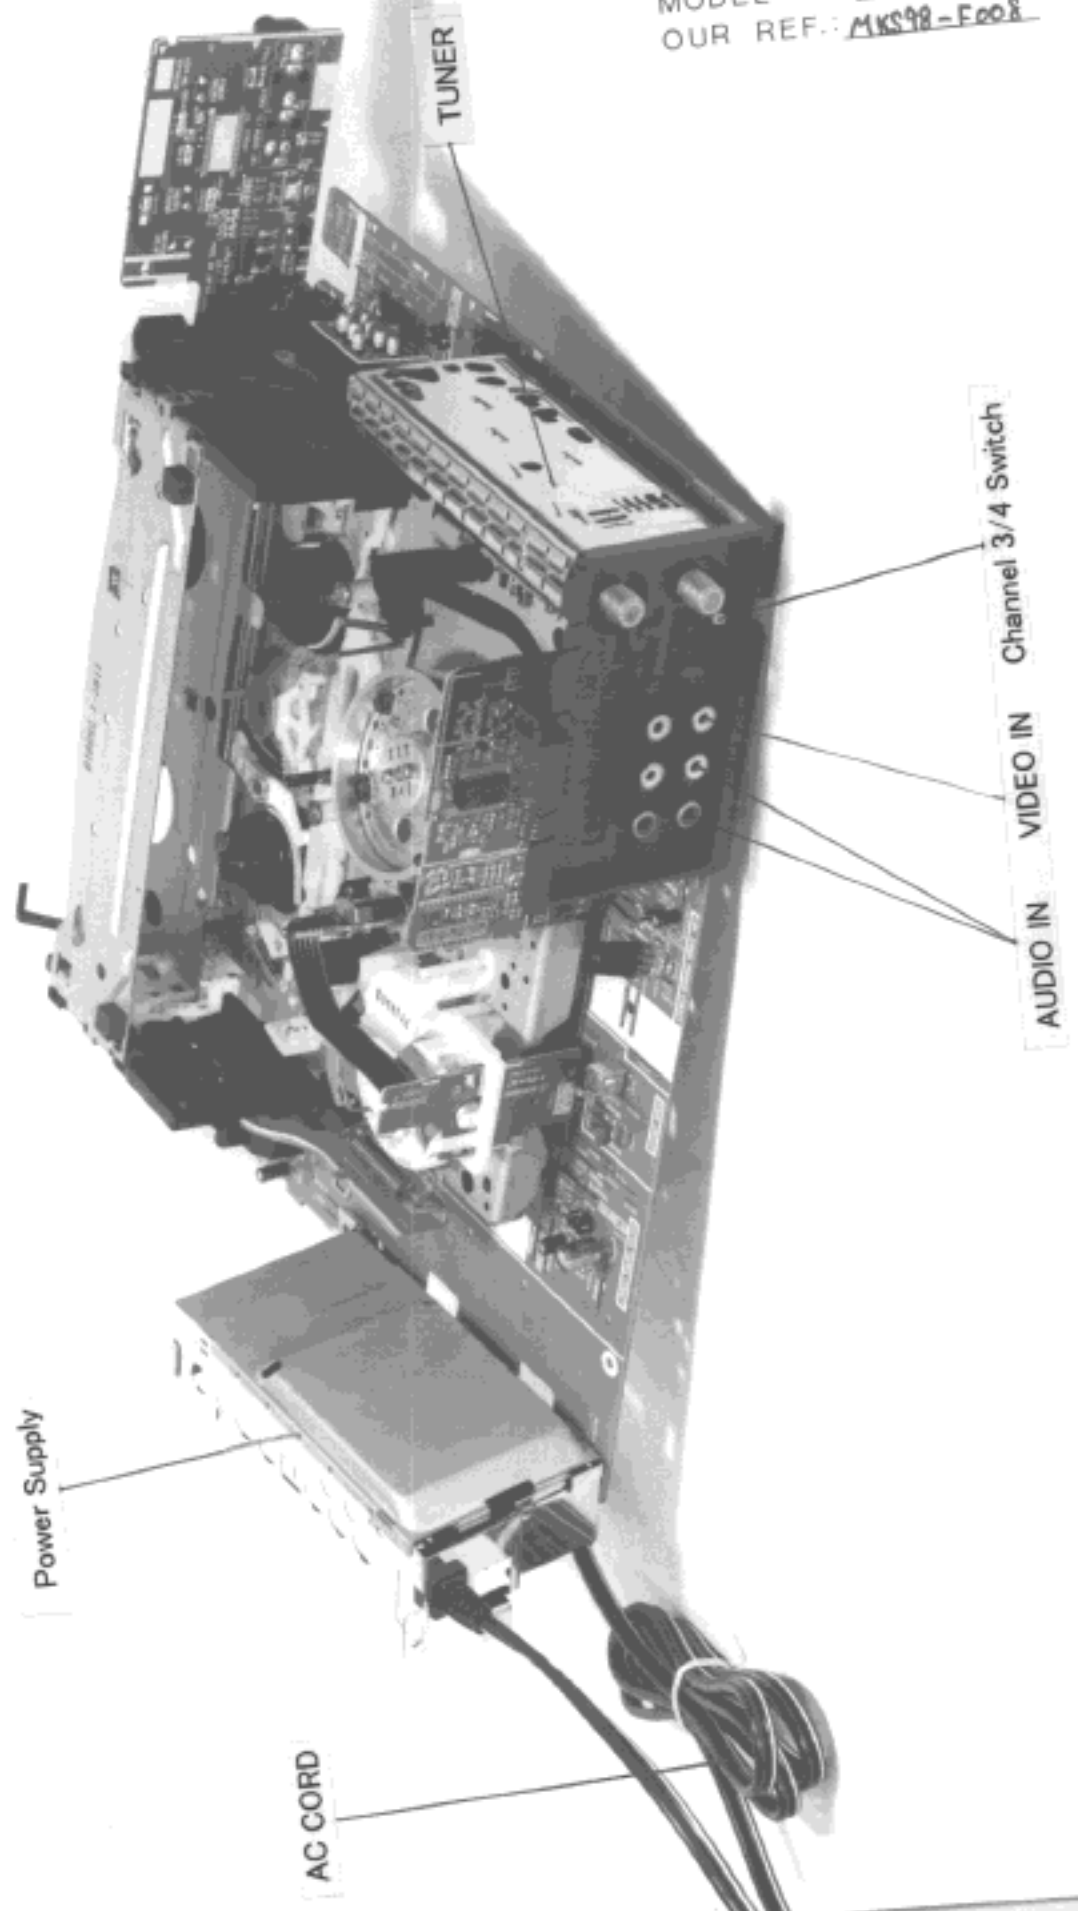

EXHIBIT # \_\_\_\_\_  
FIG NO. \_\_\_\_\_  
FCC ID: Ac3927120 AHP  
MODEL NO. NV-H08090PX  
OUR REF: MKS98-0008

Power Supply

TUNER

EXHIBIT # \_\_\_\_\_  
FIG NO. \_\_\_\_\_  
FCC ID: AC3927120AHP  
MODEL NO. NV-H98070PX  
OUR REF.: MKS98-F008

Power Supply

AC CORD

TUNER

AUDIO IN VIDEO IN Channel 3/4 Switch

EXHIBIT # \_\_\_\_\_  
FIG NO. \_\_\_\_\_  
FCC ID: AC3927120AHP  
MODEL NO. NV-H0807072  
OUR REF: 4098-FC08

Power Supply

EXHIBIT # \_\_\_\_\_  
FIG NO. \_\_\_\_\_  
FCC ID: Ac3327120AHP  
MODEL NO. HV-4080-70PX  
OUR REF. Mk578-FO08

EXHIBIT # 4-3

FIG NO. \_\_\_\_\_

FCC ID: AC3927120AHP

MODEL NO. NV-HD8090PX

OUR REF: MKS98-1008