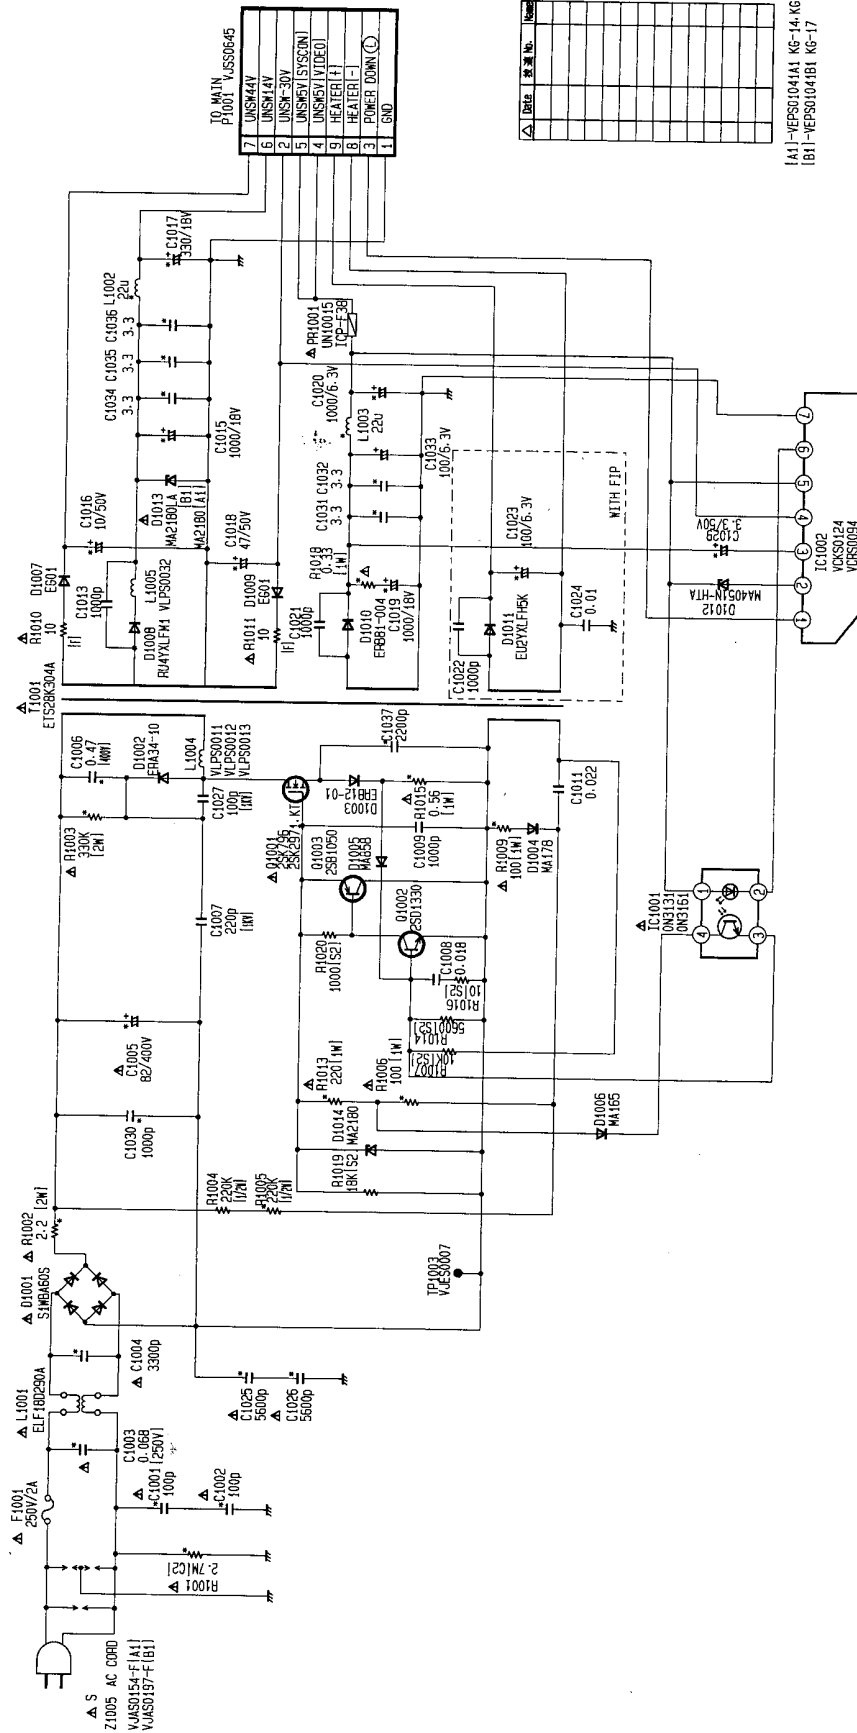

FCC/MELLON SEP 11 1998

MULTI(PX) SERIES POWER

Item	Part No.	Applicable Models
1	VEPS01041A1	KG-14, KG-15
2	VEPS01041B1	KG-17

1A1 - VEPS01041A1 KG-14, KG-15
1B1 - VEPS01041B1 KG-17

Item	POWER PACK
Part No.	VEPS01041**
Applicable Models	MULTI(PX) SERIES
Date of Issue	98.08.27
Drawn by	YOSHIDA

EXHIBIT # 2
FIG NO: AC192720AHP
MODEL NO: ANV-HP-80toEX
OUR REF: MKS98-FAIS