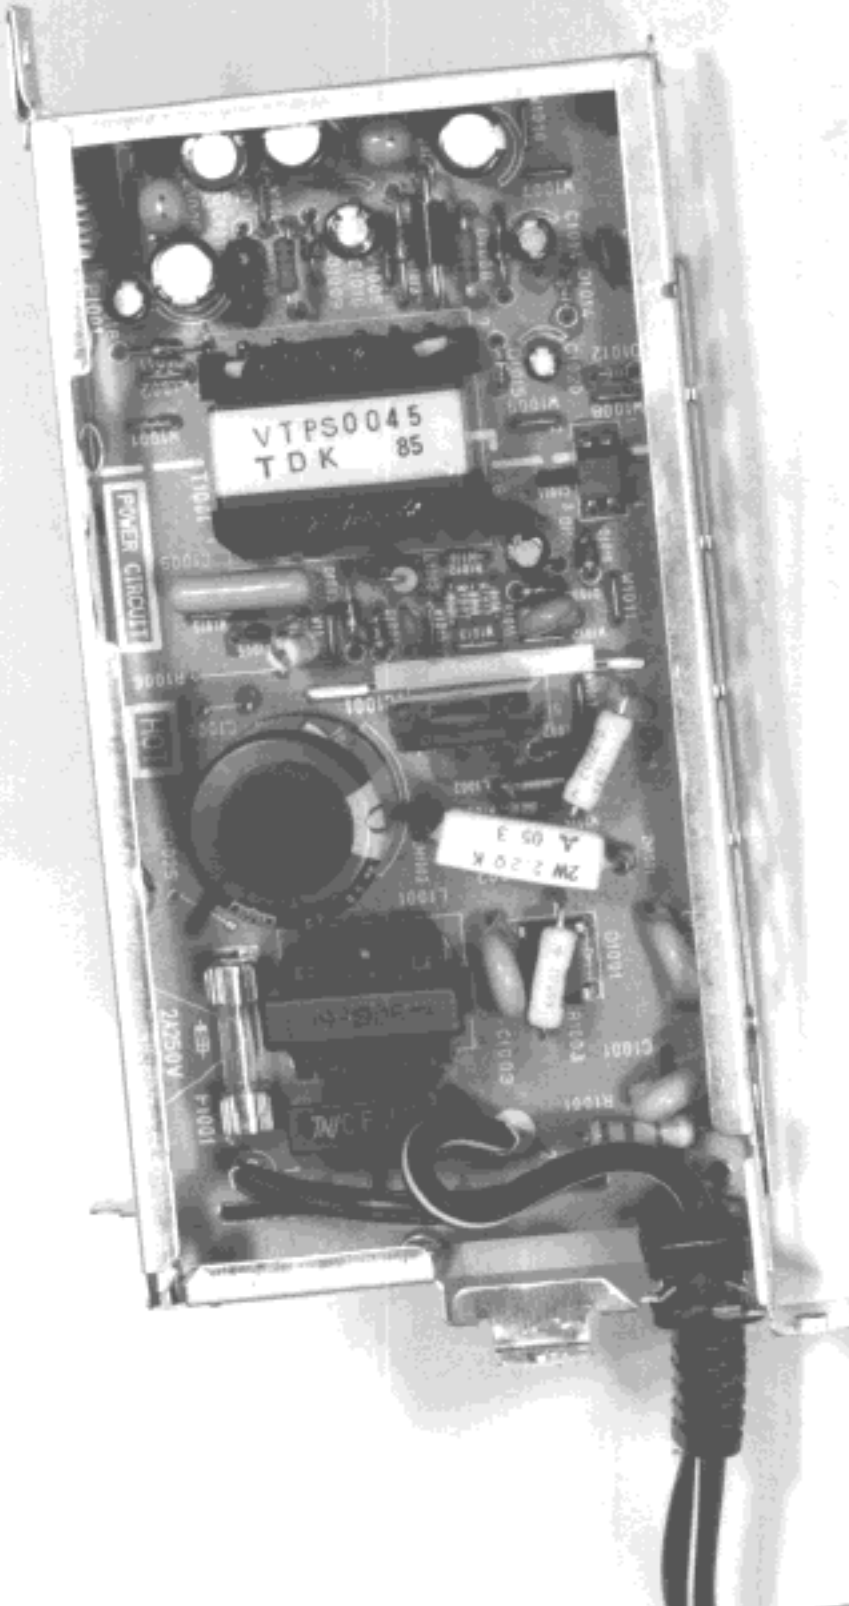

EXHIBIT # _____
FIG NO. _____
FCC ID: ACJ927119AHP
MODEL NO. NV-HD8060Px
REF.: MKS98-F007

Power Supply

AC CORD

TUNER

EXHIBIT # _____
FIG NO. _____
FCC ID: ACJ927119AHP
MODEL NO. NV-HP 8060R
OUR REF: Mks98 - F007

TUNER

Power Supply

AUDIO IN VIDEO IN Channel 3/4 Switch

AC CORD

EXHIBIT # _____
FIG NO. _____
FCC ID: ACT927119AHP
MODEL NO. NV-HDPeleP2
OUR REF.: Mks98-Fop7

Power Supply

EXHIBIT # _____
FIG NO. _____
FCC ID: AC792-0119AHP
MODEL NO. NV-NP8060PX
OUR REF. MIS98-For7

RF Converter

OUT TO TV

IN FROM ANT.

AUDIO IN 5V TV/VCR SW CH. SW VIDEO IN TUNER : VEQS0603

IN FROM ANT

OUT TO TV

EXHIBIT # 4-3
 FIG NO. AC7927119AHR
 FCC ID: NV-B982602A
 MODEL NO. NV-B982602A
 OUR REF: HK518-Ex7