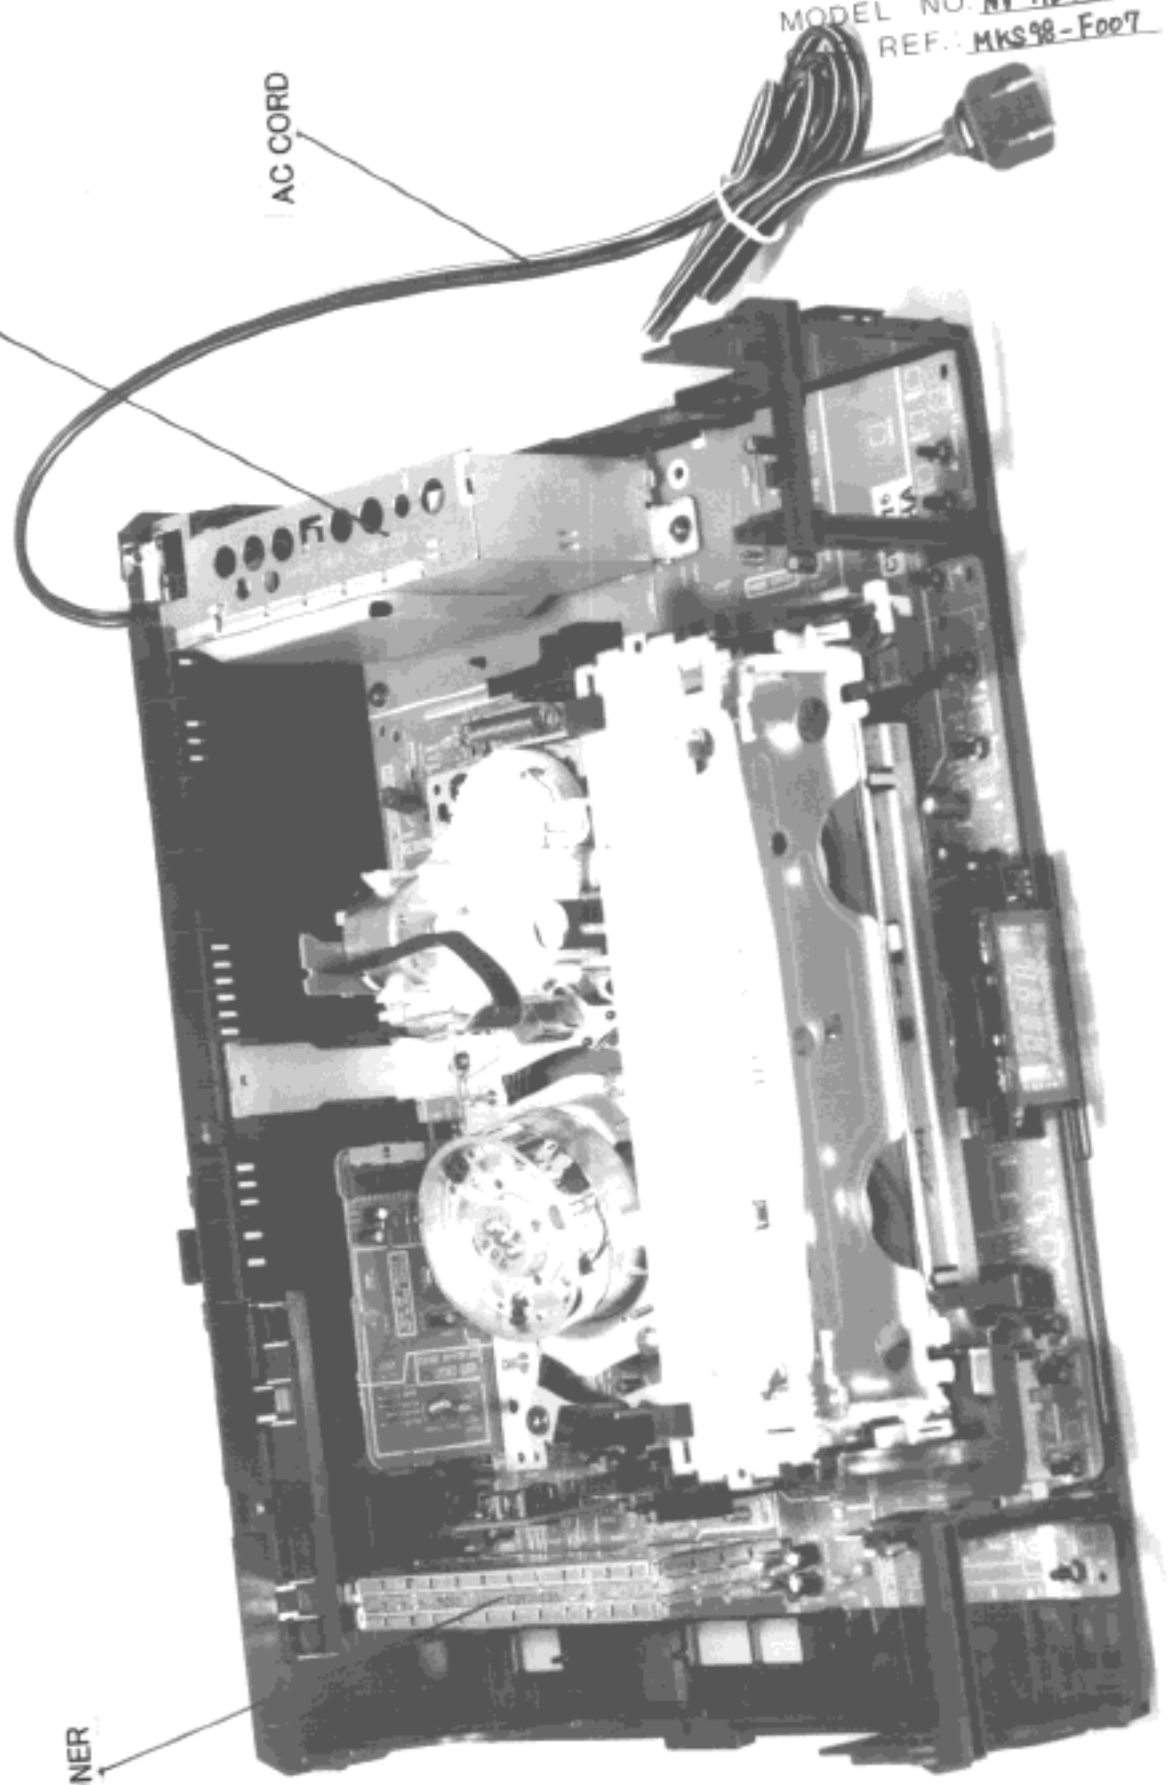

EXHIBIT # _____
FIG NO. _____
FCC ID: ACJ927119AHP
MODEL NO. NV-HD8060Px
REF.: MKS98-F007

Power Supply

AC CORD

TUNER

EXHIBIT # _____
FIG NO. _____
FCC ID: ACJ927119AHP
MODEL NO. NV-HP 8060R
OUR REF: Mks98 - F007

TUNER

Power Supply

AUDIO IN VIDEO IN Channel 3/4 Switch

AC CORD

EXHIBIT # _____
FIG NO. _____
FCC ID: ACT927119AHP
MODEL NO. NV-HDPeleP2
OUR REF.: Mks98-Fop7

Power Supply

EXHIBIT # _____
FIG NO. _____
FCC ID: AC792-0119AHP
MODEL NO. NV-NP8060PX
OUR REF. MIS98-For7

RF Converter

OUT TO TV

IN FROM ANT.

AUDIO IN 5V TV/VCR SW CH. SW VIDEO IN TUNER : VEQS0603

IN FROM ANT

OUT TO TV

EXHIBIT # 4-3
 FIG NO. AC7927119AHR
 FCC ID: NV-B982602A
 MODEL NO. NV-B982602A
 OUR REF: HK518-Ex7