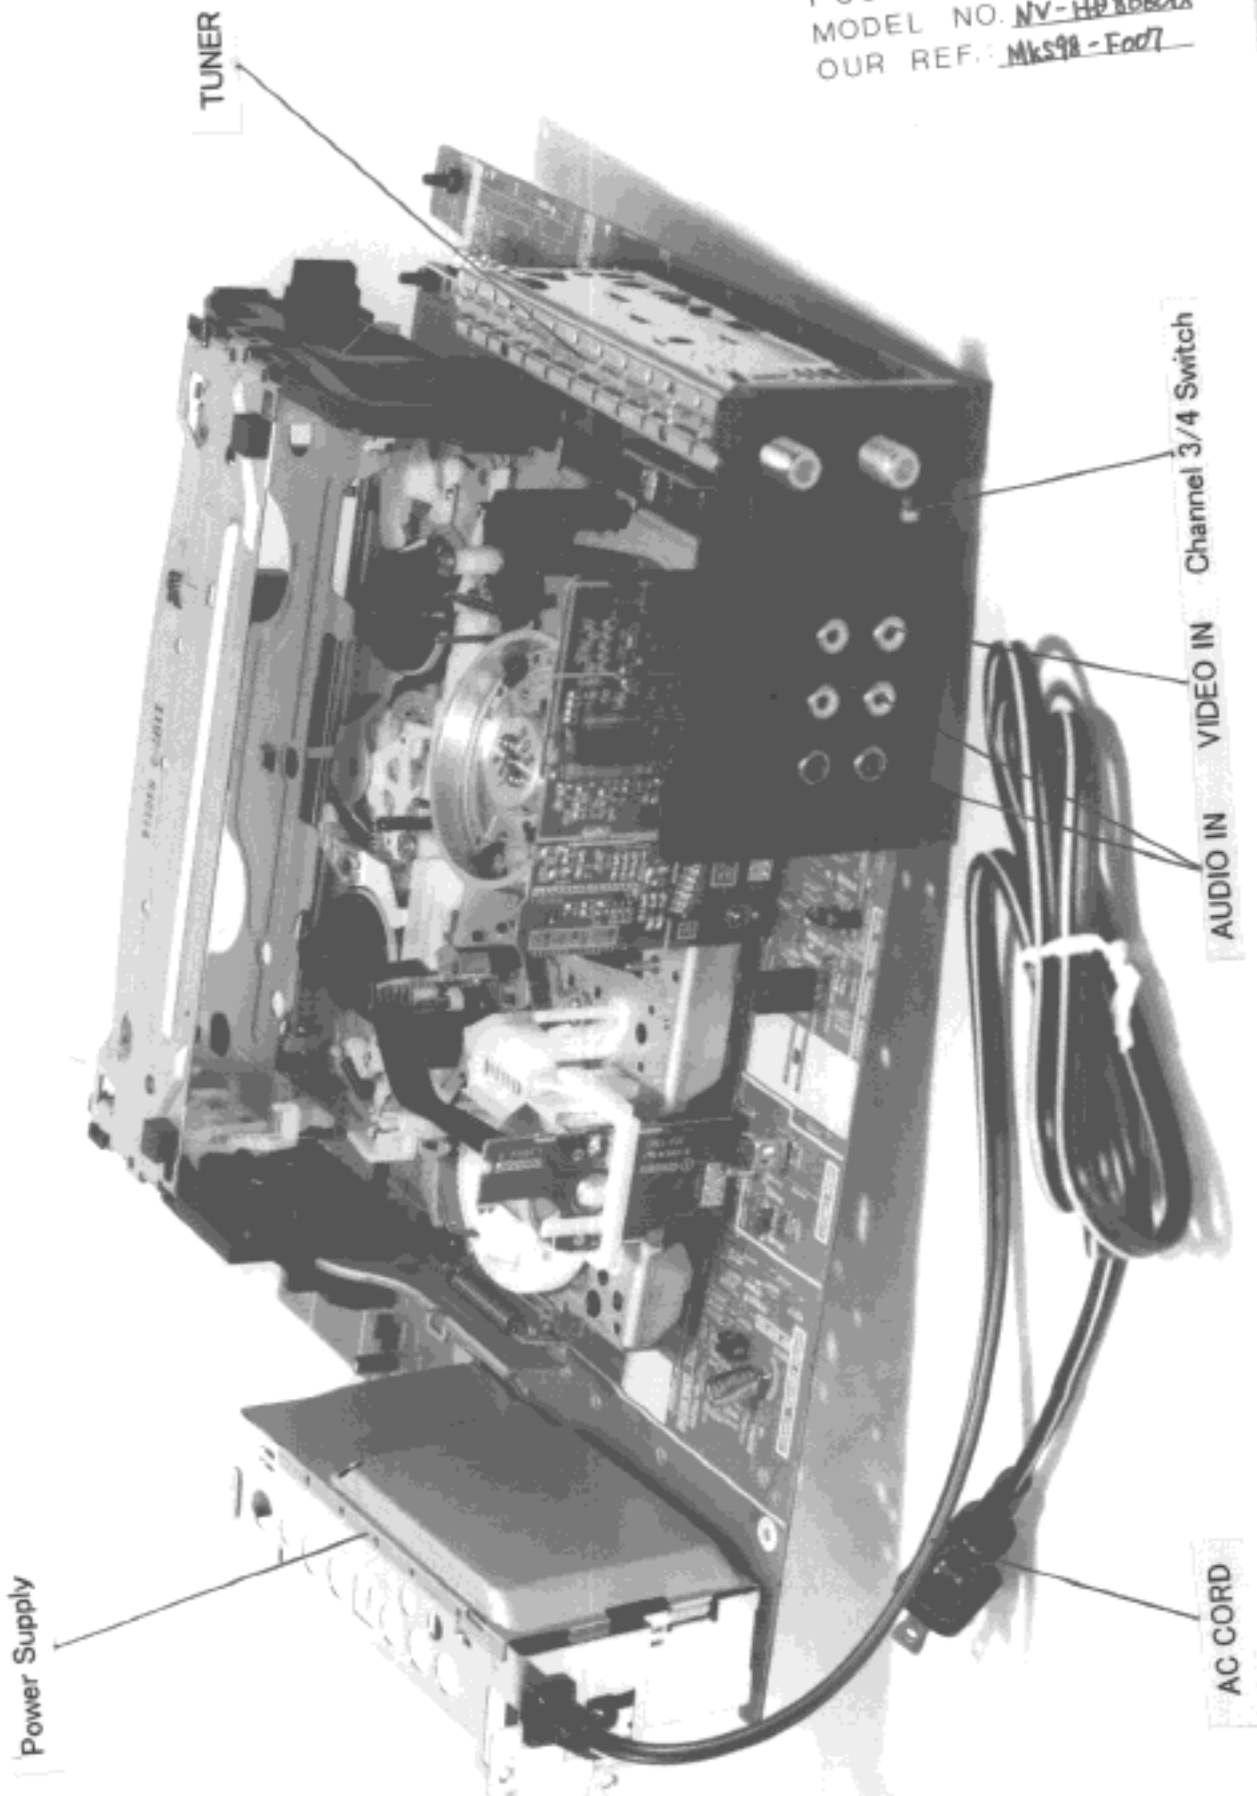

EXHIBIT # _____
FIG NO. _____
FCC ID: ACJ927119AHP
MODEL NO. NV-HD8060Px
REF.: MKS98-F007

Power Supply

AC CORD

TUNER

EXHIBIT # _____
FIG NO. _____
FCC ID: ACJ927119AHP
MODEL NO. NV-HP 8060R
OUR REF: Mks98 - F007

TUNER

Power Supply

AUDIO IN VIDEO IN Channel 3/4 Switch

AC CORD

EXHIBIT # _____
FIG NO. _____
FCC ID: ACT927119AHP
MODEL NO. NV-HDPeleP2
OUR REF.: Mks98-Fop7

Power Supply

EXHIBIT # _____
FIG NO. _____
FCC ID: AC792-0119AHP
MODEL NO. NV-NP8060PX
OUR REF. MIS98-For7

RF Converter

OUT TO TV

IN FROM ANT.

AUDIO IN 5V TV/VCR SW CH. SW VIDEO IN TUNER : VEQS0603

IN FROM ANT

OUT TO TV

EXHIBIT # 4-3
 FIG NO. AC7927119AHR
 FCC ID: NV-B982602A
 MODEL NO. NV-B982602A
 OUR REF: HK518-Ex7