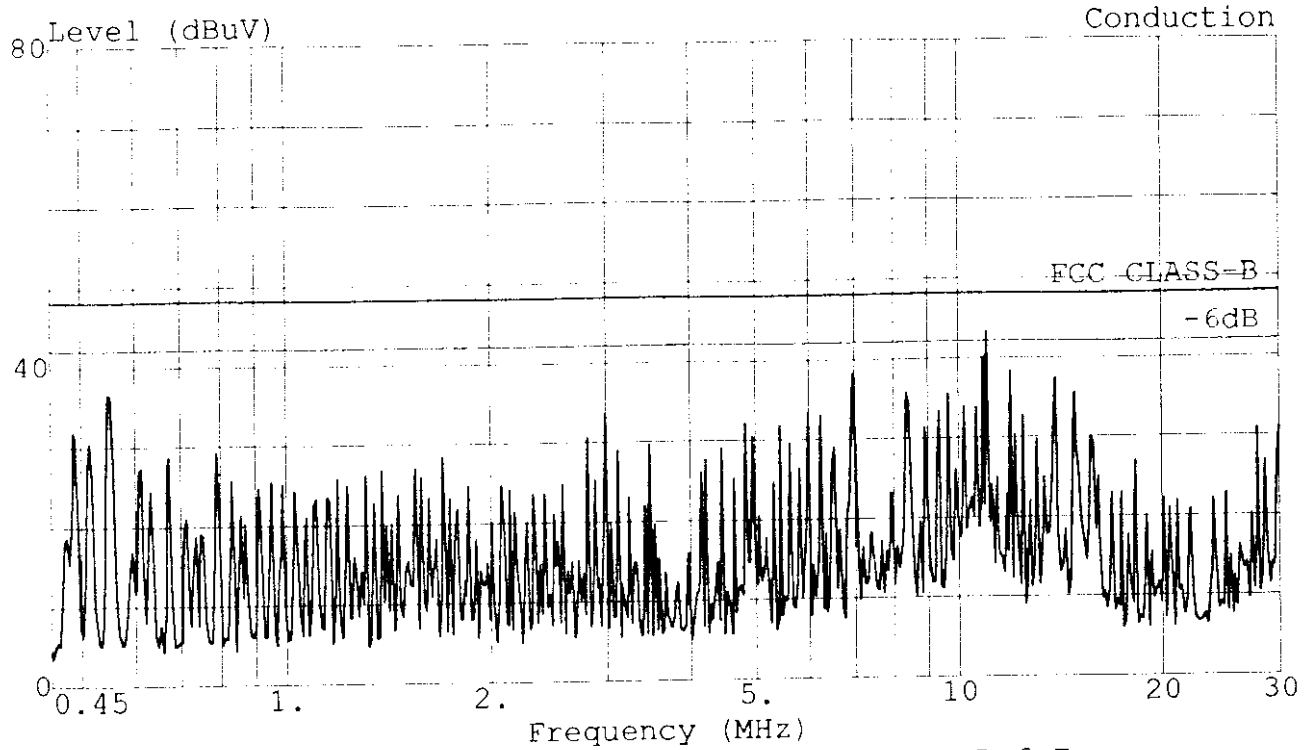

Ref Trace:

TOKIN

TAIWAN TOKIN EMC ENG. CORP.

Test Site:
#53-11 Tingfu Tsun, Linkou,
Taipei, Taiwan R.O.C.
Tel:02-26092133 Fax:02-26099303

Data#: 86 File#: MATSUSHI.EMI

Date: 1998-08-18 Time: 17:07:26

Trace: Ref Trace:
Limit: FCC CLASS-B Probe: LISN(FCC)8-1370-10 NEUTRAL
EUT : MONITOR M/N:TX-T5N72
Power: 120Vac/60Hz(FROM PC)
Memo : 1280*960;61.6KHz