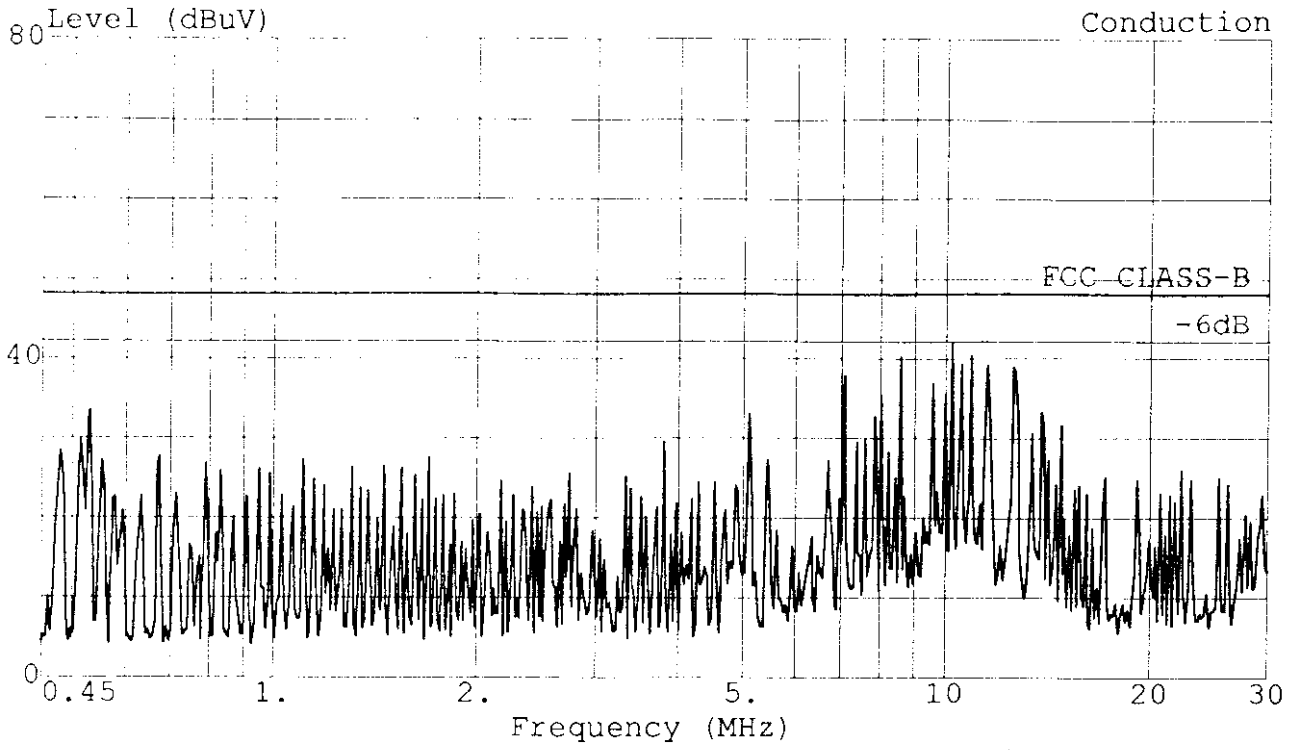

TOKIN

TAIWAN TOKIN EMC ENG. CORP.

Test Site:
#53-11 Tingfu Tsun, Linkou,
Taipei, Taiwan R.O.C.
Tel:02-26092133 Fax:02-26099303

Data#: 77 File#: MATSUSHI.EMI Date: 1998-08-18 Time: 16:57:38

Trace: Ref Trace:
Limit: FCC CLASS-B Probe: LISN(FCC)8-1370-10 NEUTRAL
EUT : MONITOR M/N:TX-T5N72
Power: 120Vac/60Hz (FROM PC)
Memo : 640*480;31.5KHz