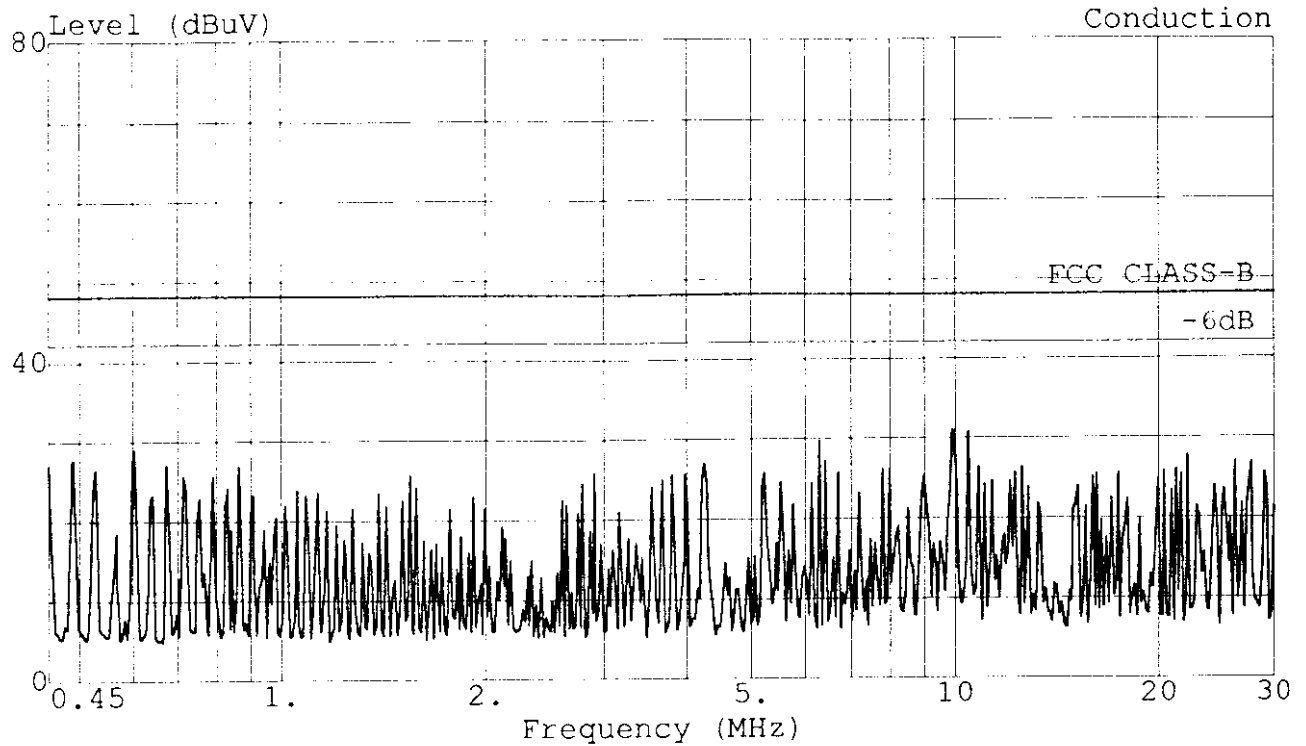

TOKIN

TAIWAN TOKIN EMC ENG. CORP.

Test Site:
#53-11 Tingfu Tsun, Linkou,
Taipei, Taiwan R.O.C.
Tel:02-26092133 Fax:02-26099303

Data#: 15 File#: MATSUSHI.EMI Date: 1998-08-18 Time: 14:12:01

Trace: Ref Trace:
Limit: FCC CLASS-B Probe: LISN(FCC)8-1370-10 NEUTRAL
EUT : MONITOR M/N:TX-T5N72
Power: 120Vac/60Hz
Memo : 640*480;37.9KHz