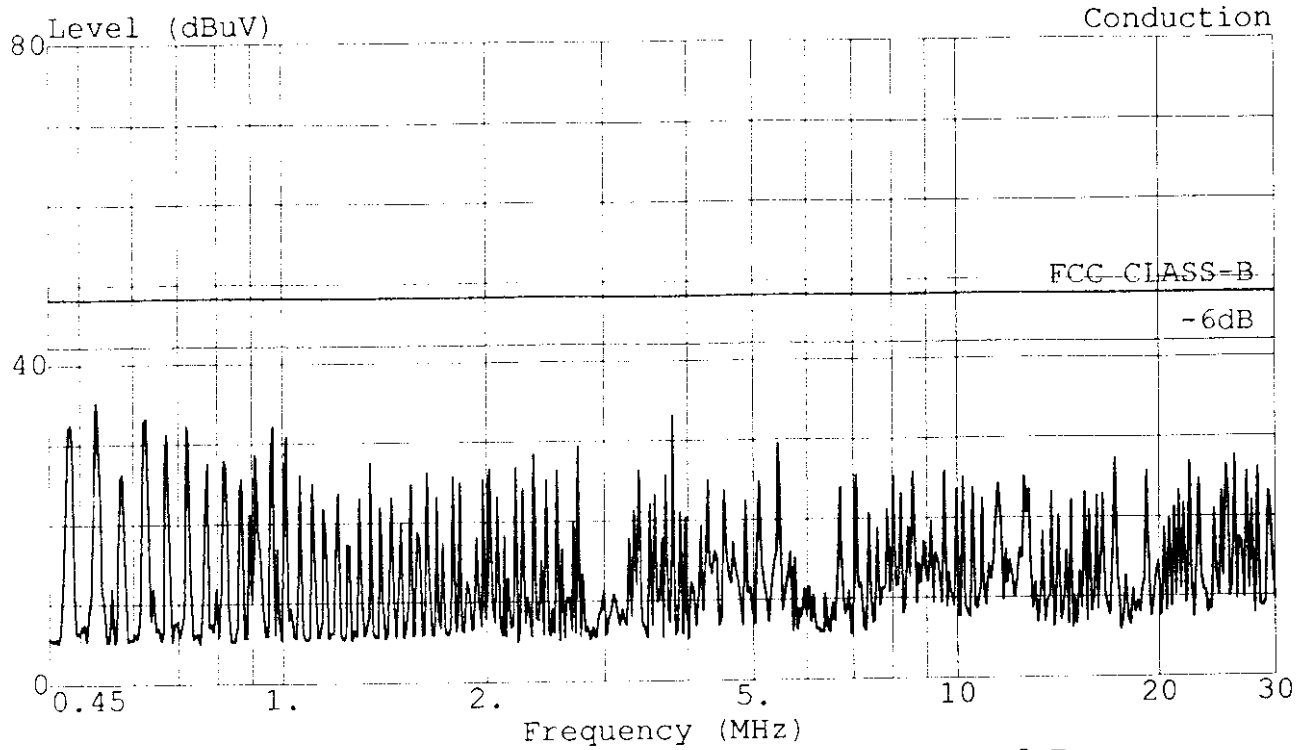

TOKIN

TAIWAN TOKIN EMC ENG. CORP.

Test Site:
#53-11 Tingfu Tsun, Linkou,
Taipei, Taiwan R.O.C.
Tel:02-26092133 Fax:02-26099303

Data#: 13 File#: MATSUSHI.EMI

Date: 1998-08-18 Time: 14:10:21

Trace: Ref Trace:
Limit: FCC CLASS-B Probe: LISN(FCC)8-1370-10 LINE
EUT : MONITOR M/N:TX-T5N72
Power: 120Vac/60Hz
Memo : 800*600;48.1KHz