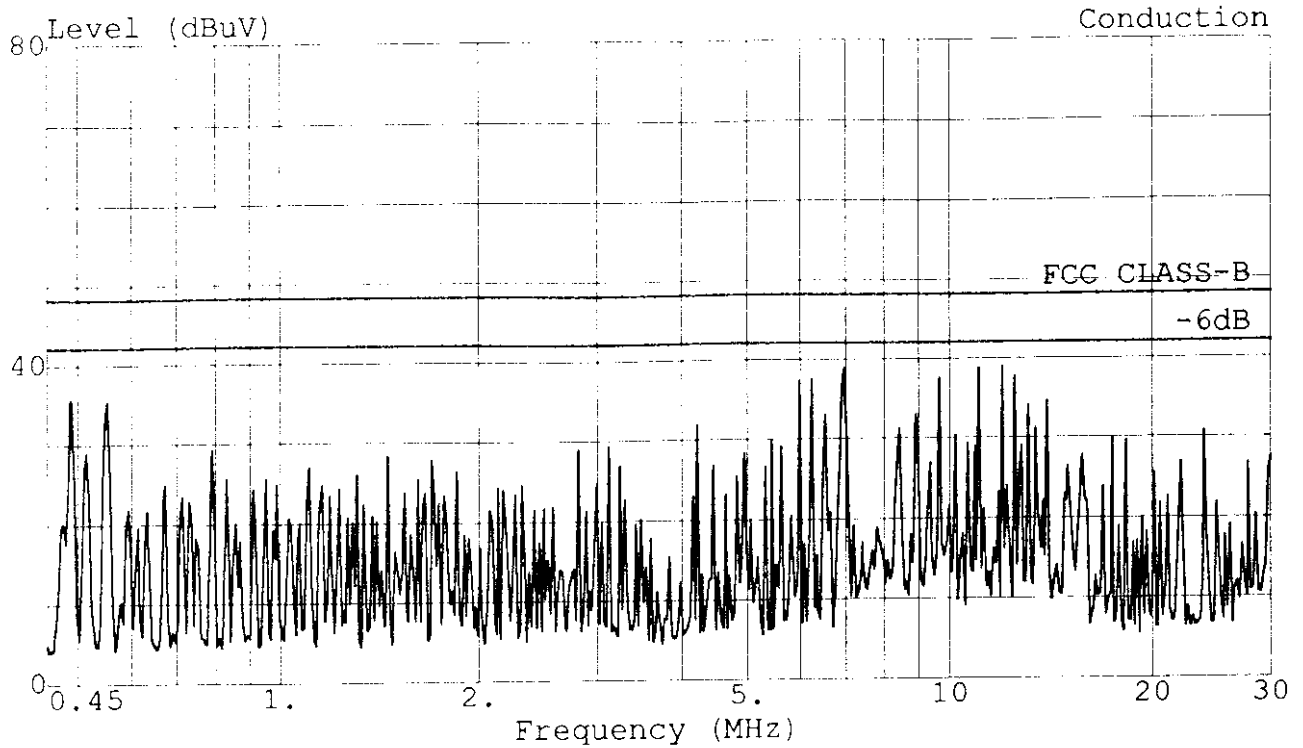

TOKIN

TAIWAN TOKIN EMC ENG. CORP.

Test Site:
#53-11 Tingfu Tsun, Linkou,
Taipei, Taiwan R.O.C.
Tel:02-26092133 Fax:02-26099303

Data#: 89 File#: MATSUSHI.EMI

Date: 1998-08-18 Time: 16:38:56

Trace: Ref Trace:
Limit: FCC CLASS-B Probe: LISN(FCC)8-1370-10 NEUTRAL
EUT : MONITOR M/N:TX-T5F72
Power: 120Vac/60Hz (FROM PC)
Memo : 800*600;37.9KHz