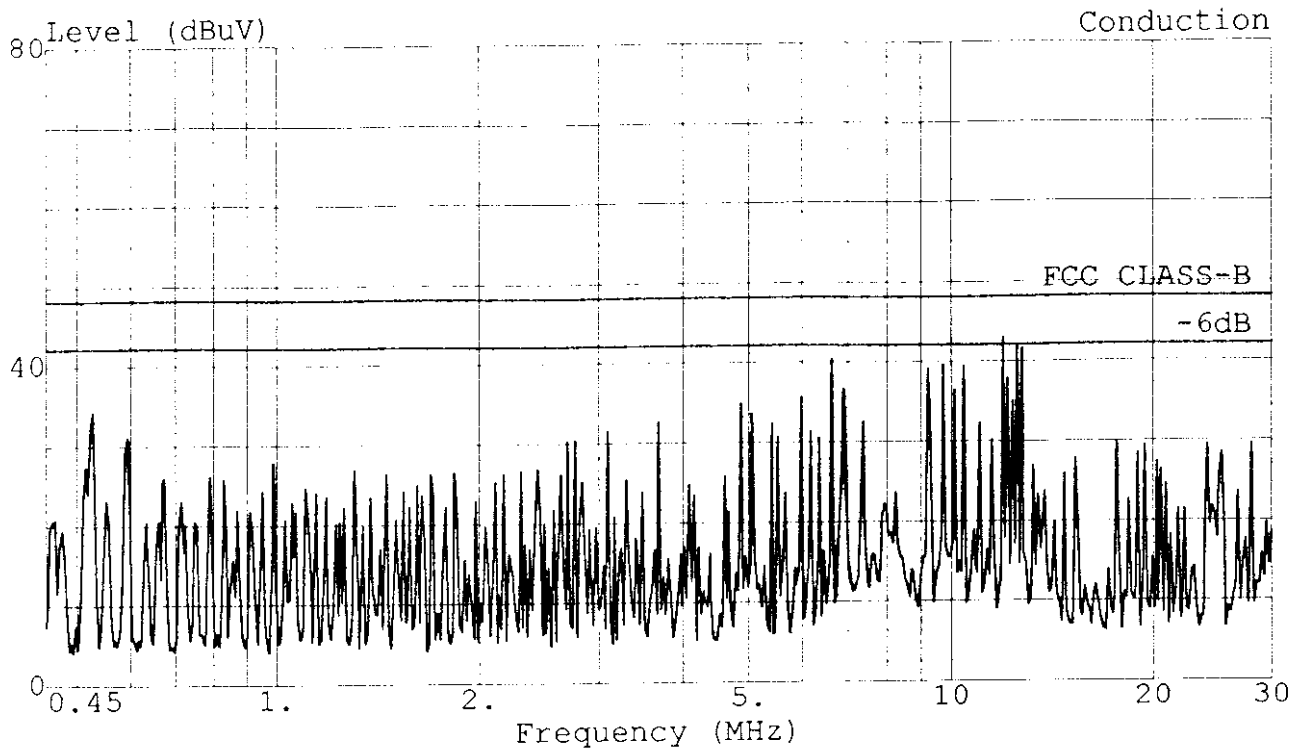

TOKIN

TAIWAN TOKIN EMC ENG. CORP.

Test Site:
#53-11 Tingfu Tsun, Linkou,
Taipei, Taiwan R.O.C.
Tel:02-26092133 Fax:02-26099303

Data#: 42 File#: MATSUSHI.EMI

Date: 1998-08-18 Time: 16:26:55

Trace:
Limit: FCC CLASS-B Probe: LISN(FCC)8-1370-10 LINE
EUT : MONITOR M/N:TX-T5F72
Power: 120Vac/60Hz (FROM PC)
Memo : 1280*1024;66KHz

Ref Trace: