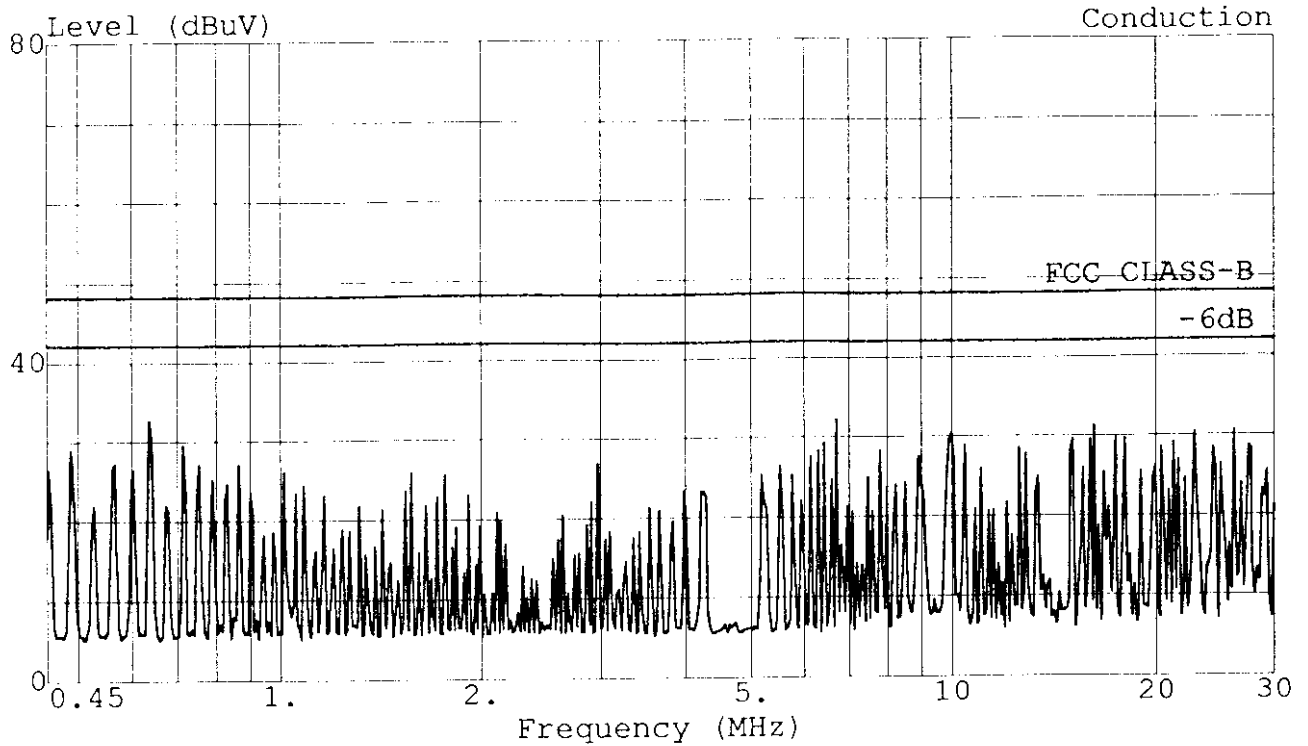

Ref Trace:

Test Site:
#53-11 Tingfu Tsun, Linkou,
Taipei, Taiwan R.O.C.
Tel:02-26092133 Fax:02-26099303

TAIWAN TOKIN EMC ENG. CORP.

Data#: 28 File#: MATSUSHI.EMI

Date: 1998-08-18 Time: 15:09:35

Trace: Ref Trace:
Limit: FCC CLASS-B Probe: LISN(FCC)8-1370-10 NEUTRAL
EUT : MONITOR M/N:TX-T5F72
Power: 120Vac/60Hz
Memo : 640*480;37.9KHz