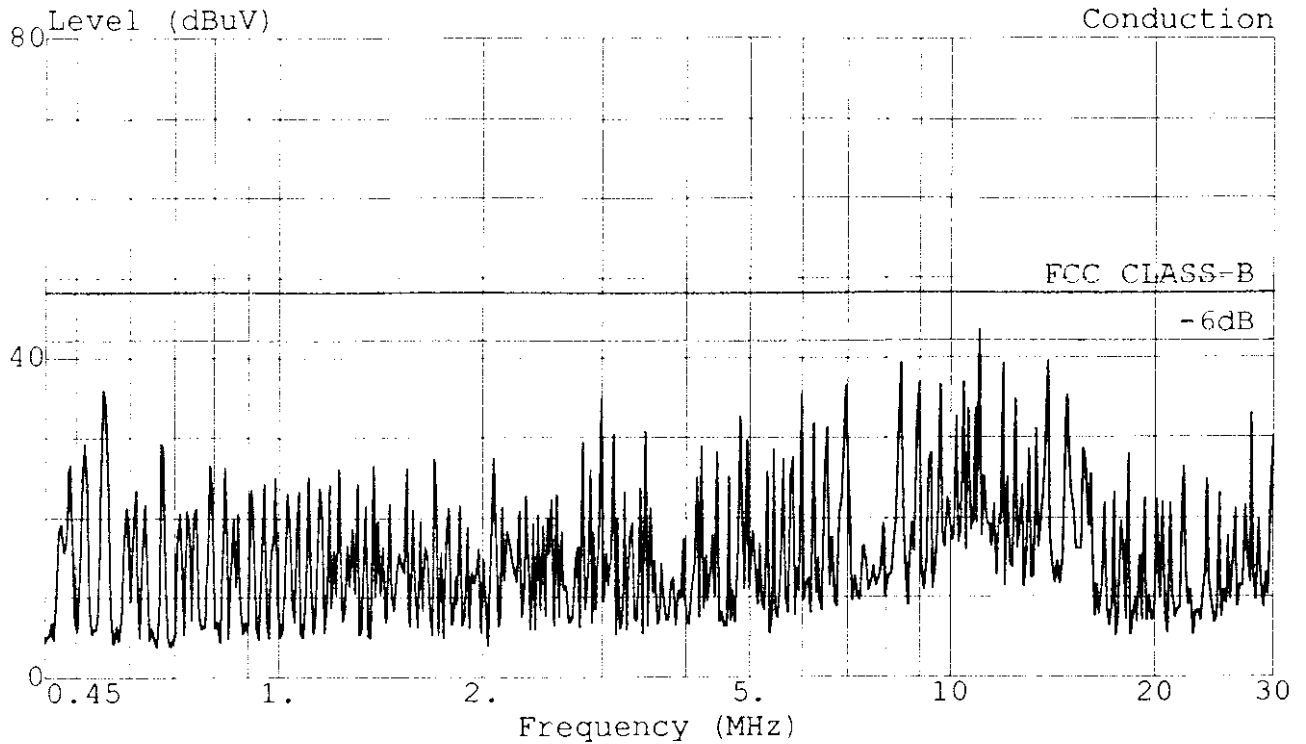

TOKIN

TAIWAN TOKIN EMC ENG. CORP.

Test Site:
#53-11 Tingfu Tsun, Linkou,
Taipei, Taiwan R.O.C.
Tel:02-26092133 Fax:02-26099303

Data#: 85 File#: MATSUSHI.EMI

Date: 1998-08-18 Time: 17:06:39

Trace:
Limit: FCC CLASS-B Probe: LISN(FCC)8-1370-10 LINE
EUT : MONITOR M/N:TX-T5N72
Power: 120Vac/60Hz(FROM PC)
Memo : 1280*960;61.6KHz

Ref Trace: