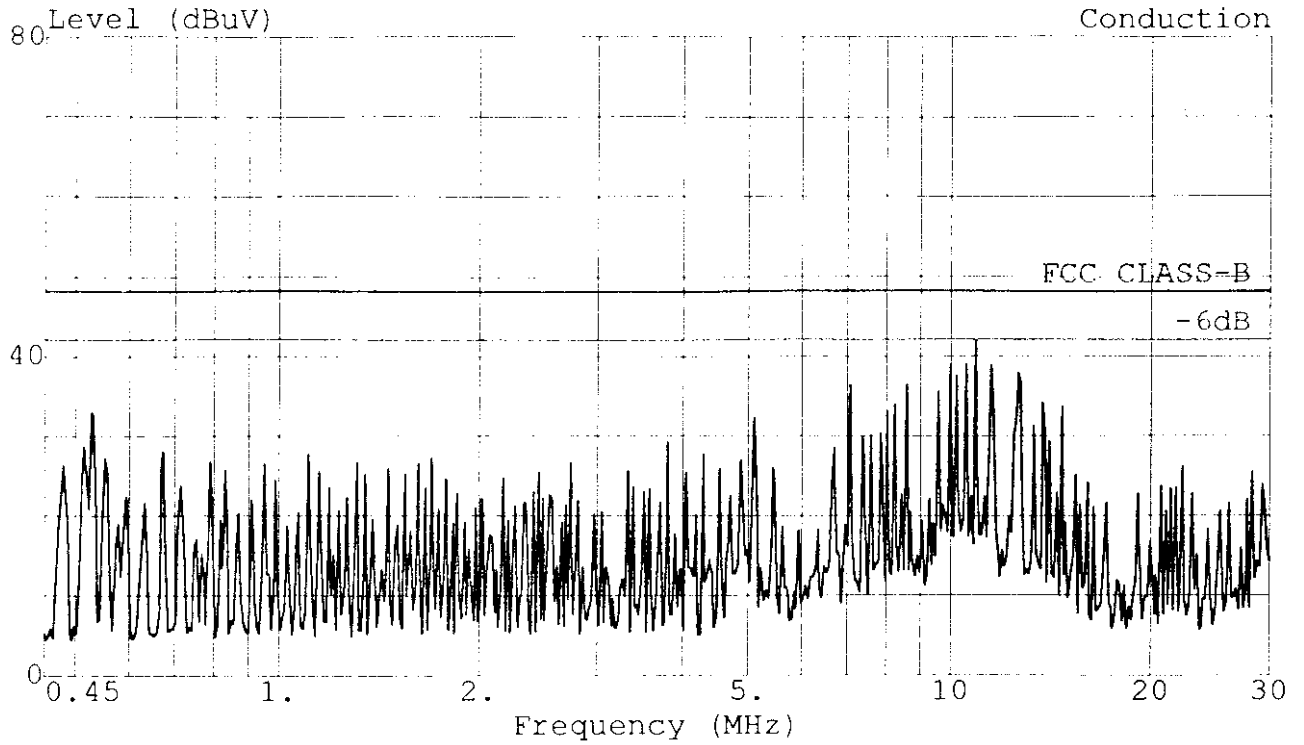

TOKIN

TAIWAN TOKIN EMC ENG. CORP.

Test Site:
#53-11 Tingfu Tsun, Linkou,
Taipei, Taiwan R.O.C.
Tel:02-26092133 Fax:02-26099303

Data#: 92 File#: MATSUSHI.EMI Date: 1998-08-18 Time: 17:02:10

Trace: Ref Trace:
Limit: FCC CLASS-B Probe: LISN(FCC) 8-1370-10 NEUTRAL
EUT : MONITOR M/N:TX-T5N72
Power: 120Vac/60Hz (FROM PC)
Memo : 800*600;37.9KHz