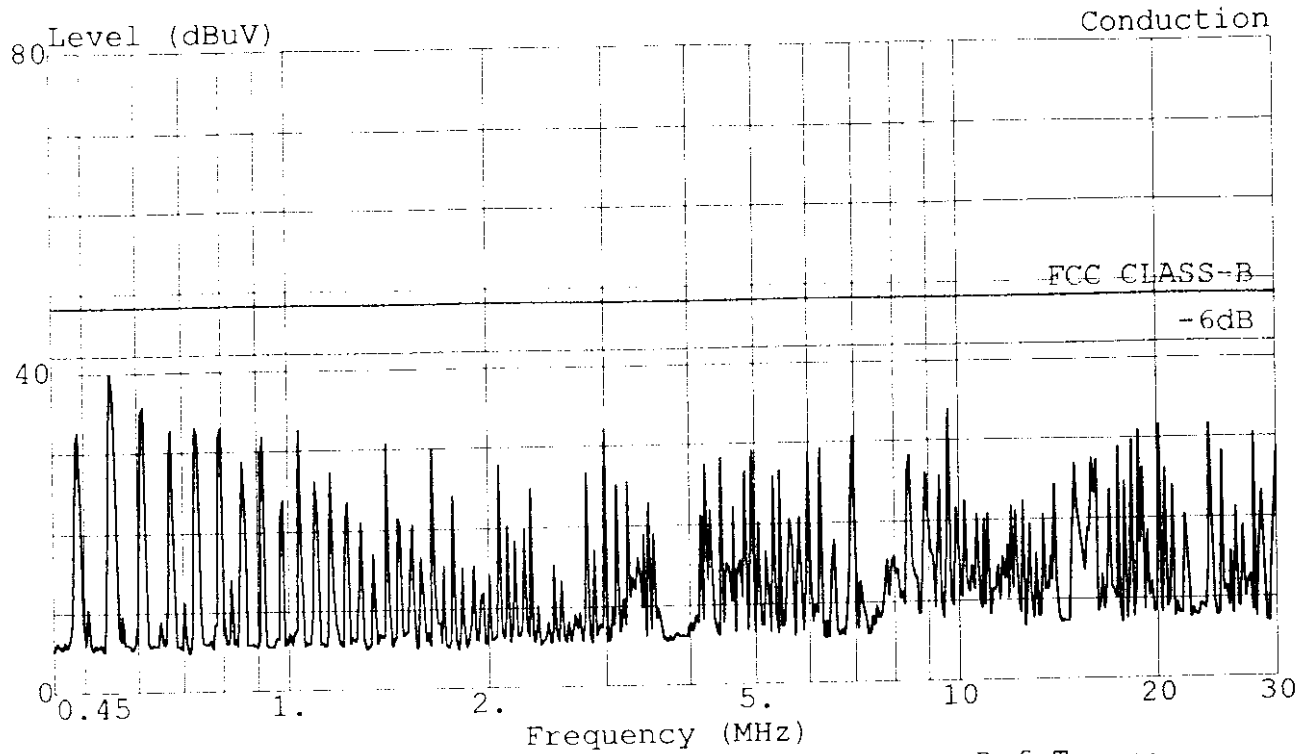

TOKIN

Test Site:
#53-11 Tingfu Tsun, Linkou,
Taipei, Taiwan R.O.C.
Tel:02-26092133 Fax:02-26099303

TAIWAN TOKIN EMC ENG. CORP.

Data#: 10 File#: MATSUSHI.EMI

Date: 1998-08-18 Time: 14:06:04

Trace: Ref Trace:
Limit: FCC CLASS-B Probe: LISN(FCC)8-1370-10 NEUTRAL
EUT : MONITOR M/N:TX-T5N72
Power: 120Vac/60Hz
Memo : 1280*960;61.6KHz