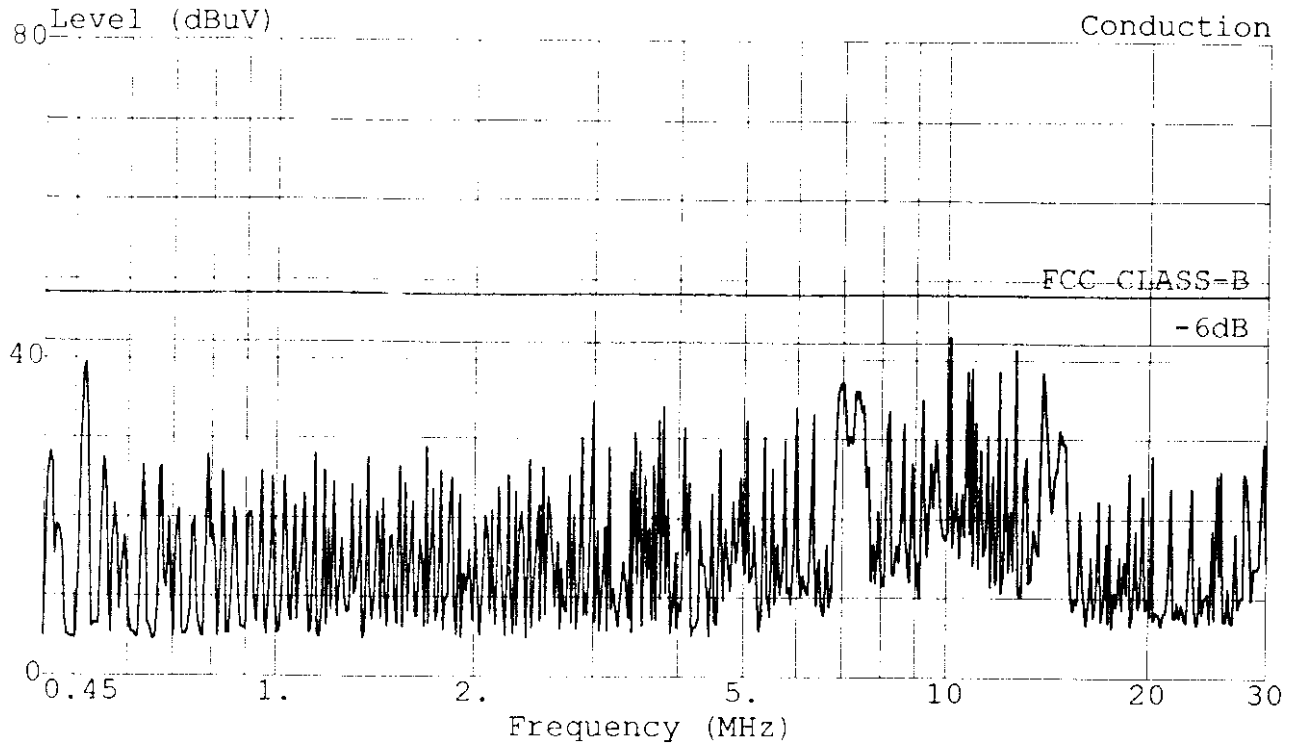

TOKIN

TAIWAN TOKIN EMC ENG. CORP.

Test Site:
#53-11 Tingfu Tsun, Linkou,
Taipei, Taiwan R.O.C.
Tel:02-26092133 Fax:02-26099303

Data#: 83 File#: MATSUSHI.EMI

Date: 1998-08-18 Time: 17:04:43

Trace: Limit: FCC CLASS-B Probe: LISN(FCC)8-1370-10 NEUTRAL Ref Trace:
EUT : MONITOR M/N:TX-T5N72
Power: 120Vac/60Hz(FROM PC)
Memo : 1024*768;58KHz