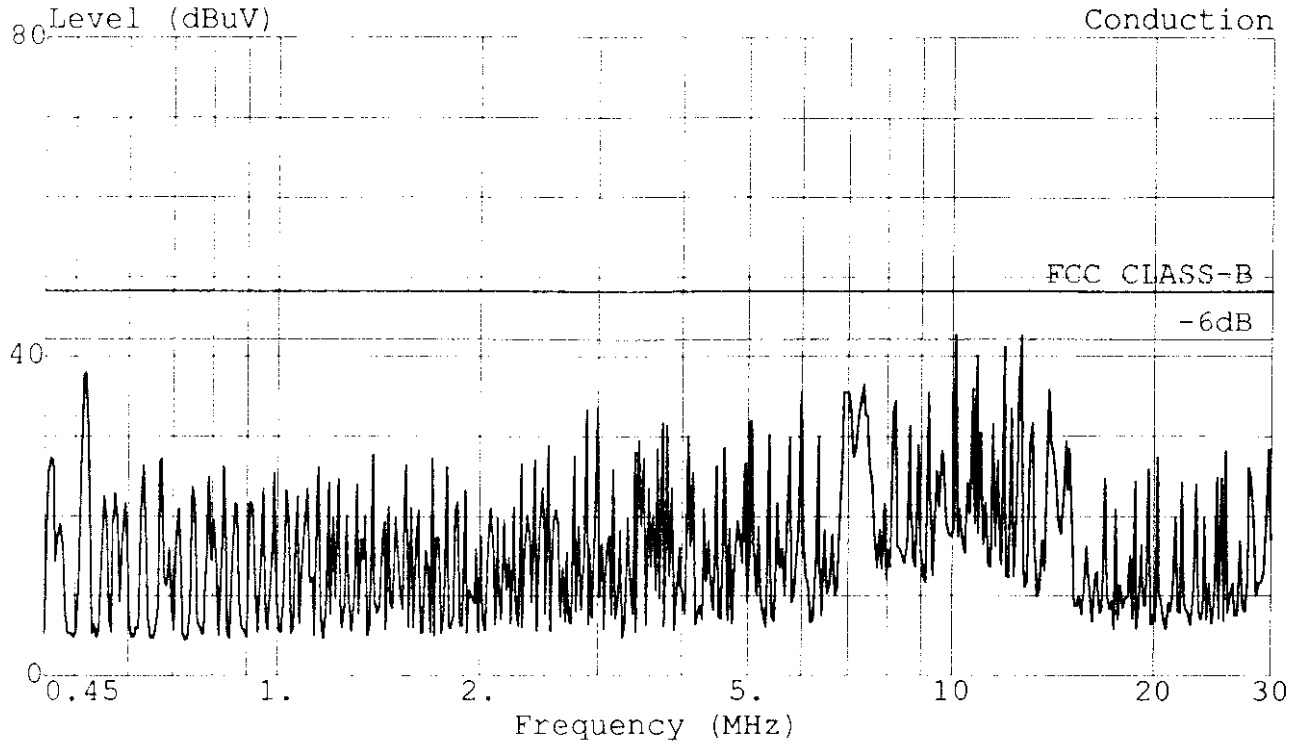

MONITOR

TAIWAN TOKIN EMC ENG. CORP.

Test Site:
#53-11 Tingfu Tsun, Linkou,
Taipei, Taiwan R.O.C.
Tel:02-26092133 Fax:02-26099303

Data#: 84 File#: MATSUSHI.EMI Date: 1998-08-18 Time: 17:05:35

Trace: Ref Trace:
Limit: FCC CLASS-B Probe: LISN(FCC)8-1370-10 LINE
EUT : MONITOR M/N:TX-T5N72
Power: 120Vac/60Hz(FROM PC)
Memo : 1024*768;58KHz