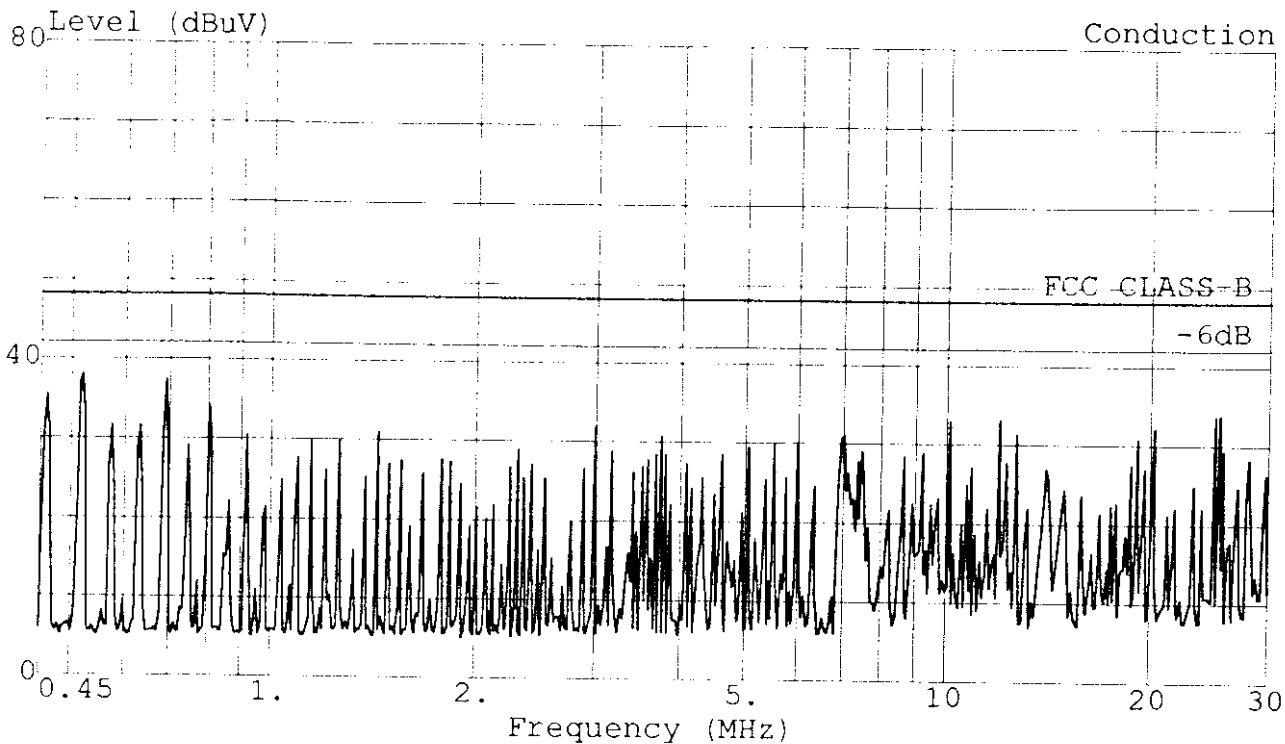

TOKIN

Test Site:
#53-11 Tingfu Tsun, Linkou,
Taipei, Taiwan R.O.C.
Tel:02-26092133 Fax:02-26099303

TAIWAN TOKIN EMC ENG. CORP.

Data#: 11 File#: MATSUSHI.EMI Date: 1998-08-18 Time: 14:07:34

Trace: Ref Trace:
Limit: FCC CLASS-B Probe: LISN(FCC)8-1370-10 NEUTRAL
EUT : MONITOR M/N:TX-T5N72
Power: 120Vac/60Hz
Memo : 1024*768;58KHz