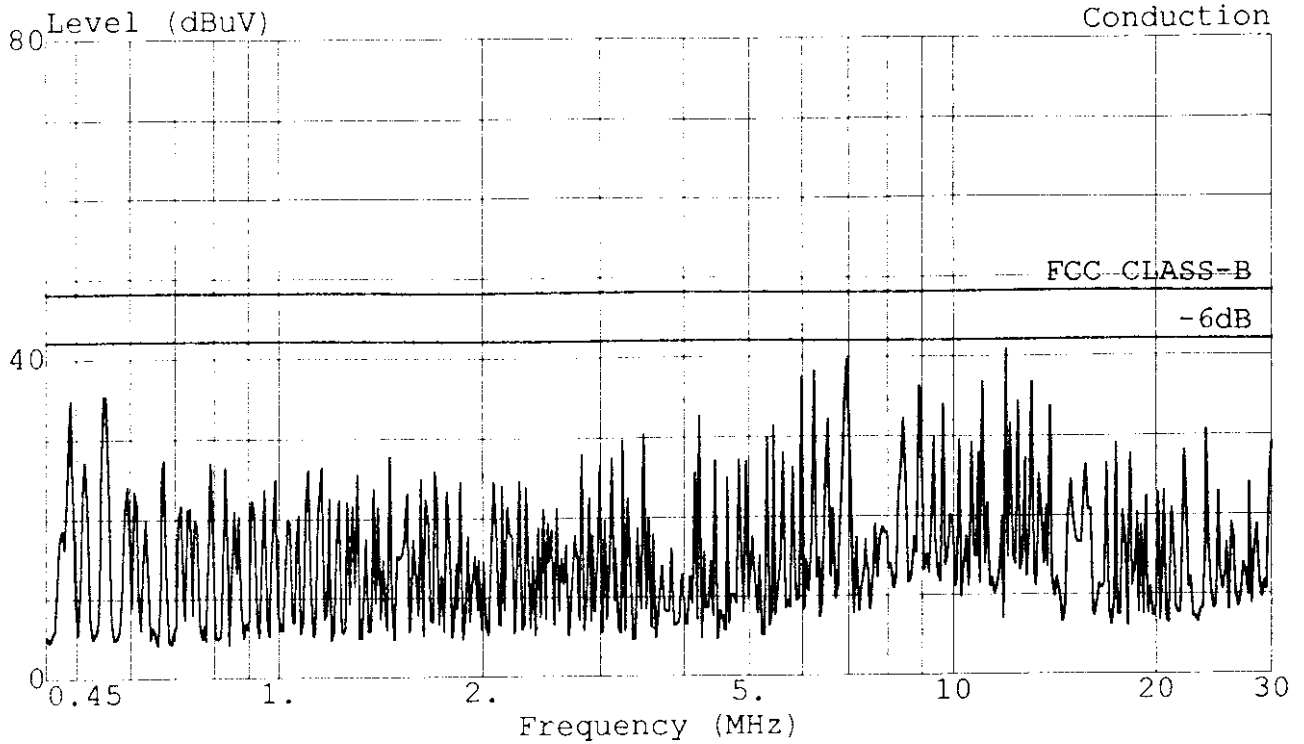

TOKIN

TAIWAN TOKIN EMC ENG. CORP.

Test Site:
#53-11 Tingfu Tsun, Linkou,
Taipei, Taiwan R.O.C.
Tel:02-26092133 Fax:02-26099303

Data#: 90 File#: MATSUSHI.EMI Date: 1998-08-18 Time: 16:38:33

Trace: Ref Trace:
Limit: FCC CLASS-B Probe: LISN(FCC)8-1370-10 LINE
EUT : MONITOR M/N:TX-T5F72
Power: 120Vac/60Hz (FROM PC)
Memo : 800*600;37.9KHz