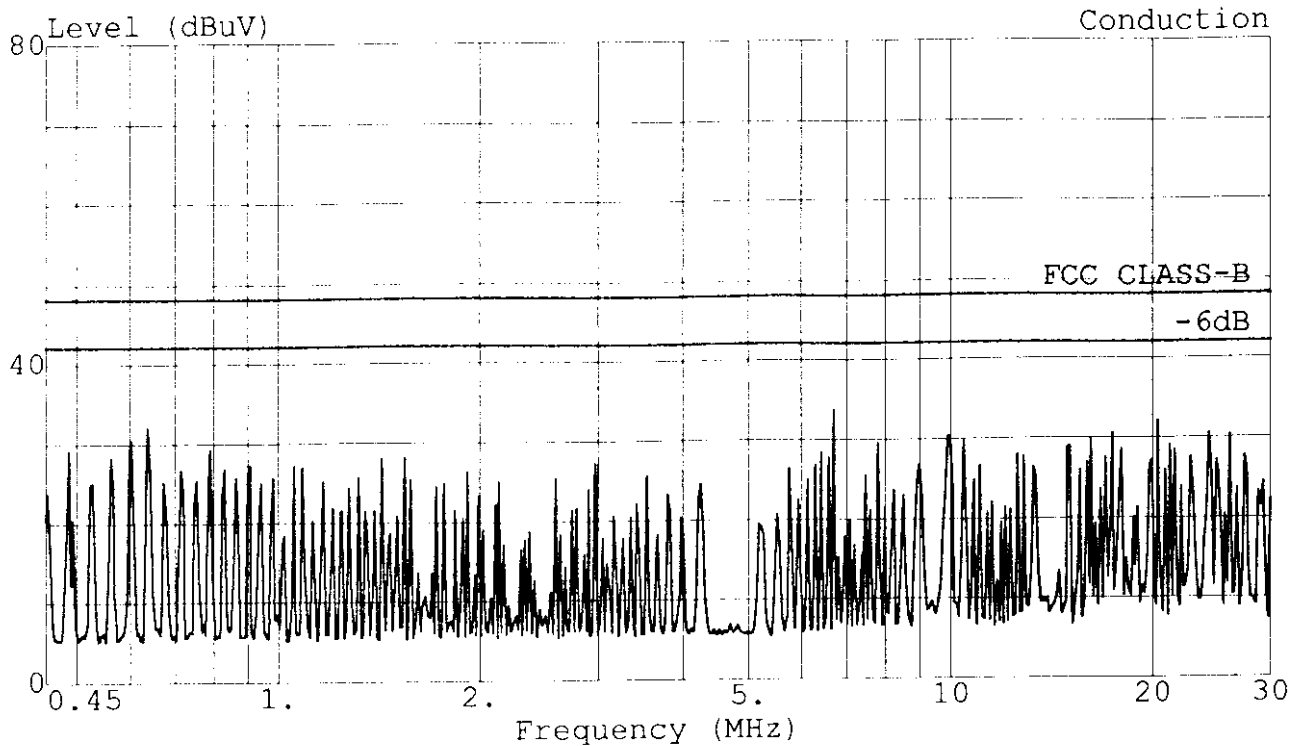

TOKIN

TAIWAN TOKIN EMC ENG. CORP.

Test Site:
#53-11 Tingfu Tsun, Linkou,
Taipei, Taiwan R.O.C.
Tel:02-26092133 Fax:02-26099303

Data#: 27 File#: MATSUSHI.EMI

Date: 1998-08-18 Time: 15:08:59

Trace:
Limit: FCC CLASS-B Probe: LISN(FCC)8-1370-10 LINE
EUT : MONITOR M/N:TX-T5F72
Power: 120Vac/60Hz
Memo : 640*480;37.9KHz

Ref Trace: