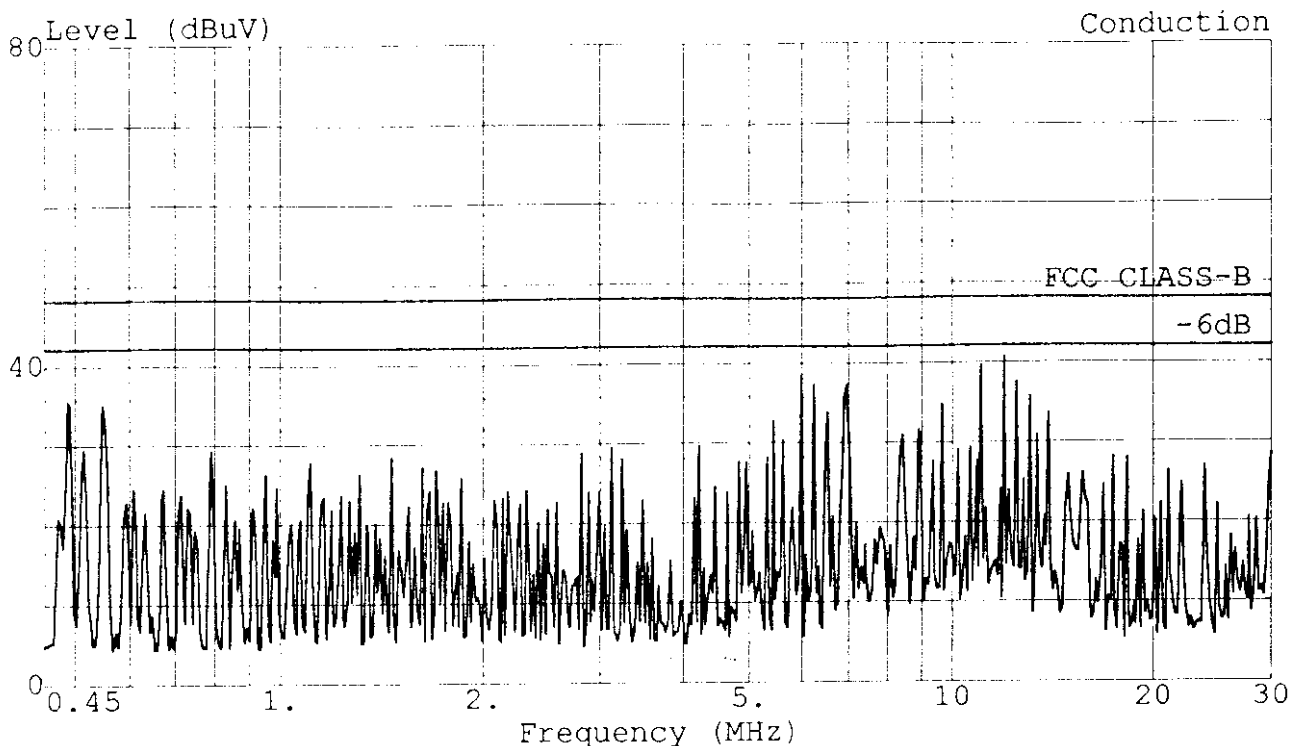

TOKIN

TAIWAN TOKIN EMC ENG. CORP.

Test Site:
#53-11 Tingfu Tsun, Linkou,
Taipei, Taiwan R.O.C.
Tel:02-26092133 Fax:02-26099303

Data#: 45 File#: MATSUSHI.EMI Date: 1998-08-18 Time: 16:34:16

Trace: Ref Trace:
Limit: FCC CLASS-B Probe: LISN(FCC)8-1370-10 LINE
EUT : MONITOR M/N:TX-T5F72
Power: 120Vac/60Hz (FROM PC)
Memo : 1024*768;58KHz