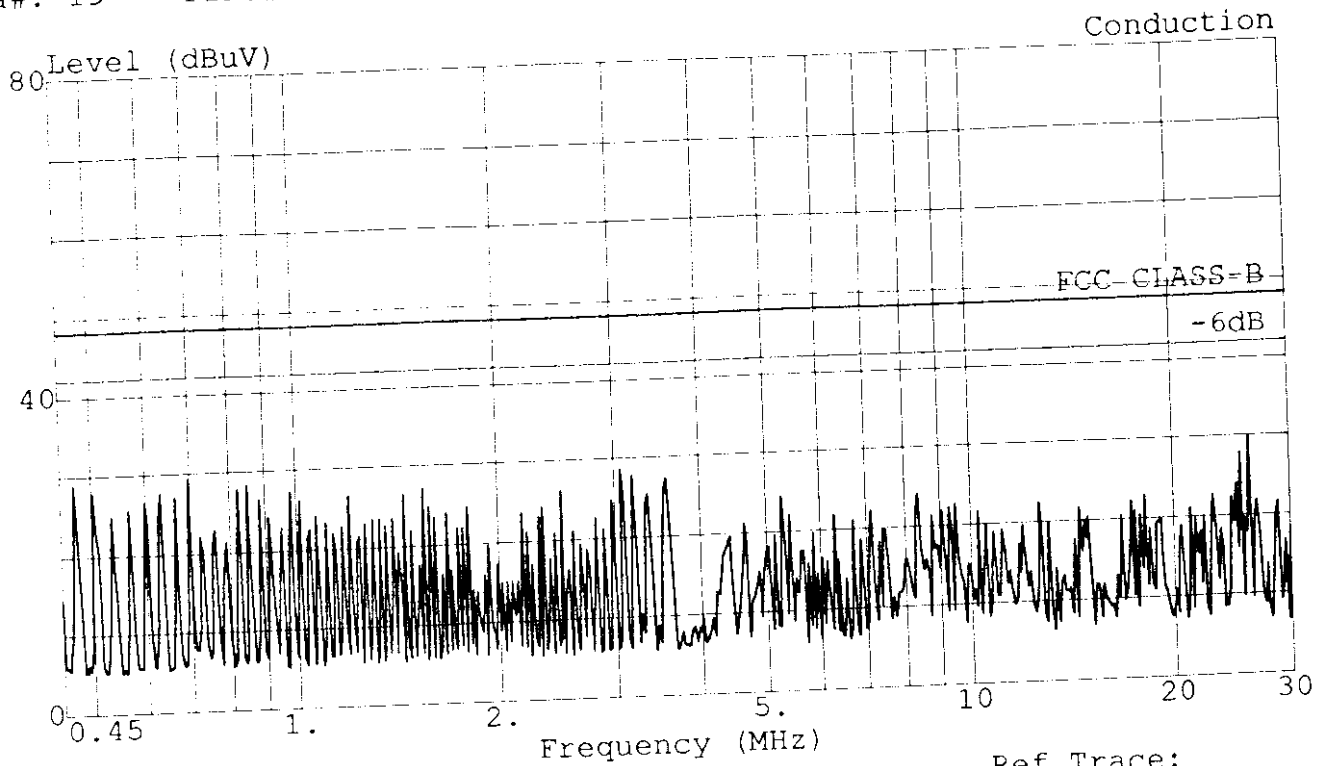

TOKIN

TAIWAN TOKIN EMC ENG. CORP.

Test Site:
#53-11 Tingfu Tsun, Linkou,
Taipei, Taiwan R.O.C.
Tel:02-26092133 Fax:02-26099303

Data#: 19 File#: MATSUSHI.EMI

Date: 1998-08-18 Time: 14:15:25

Trace: Ref Trace:
Limit: FCC CLASS-B Probe: LISN(FCC)8-1370-10 LINE
EUT : MONITOR M/N:TX-T5N72
Power: 120Vac/60Hz
Memo : 640*480;31.5KHz