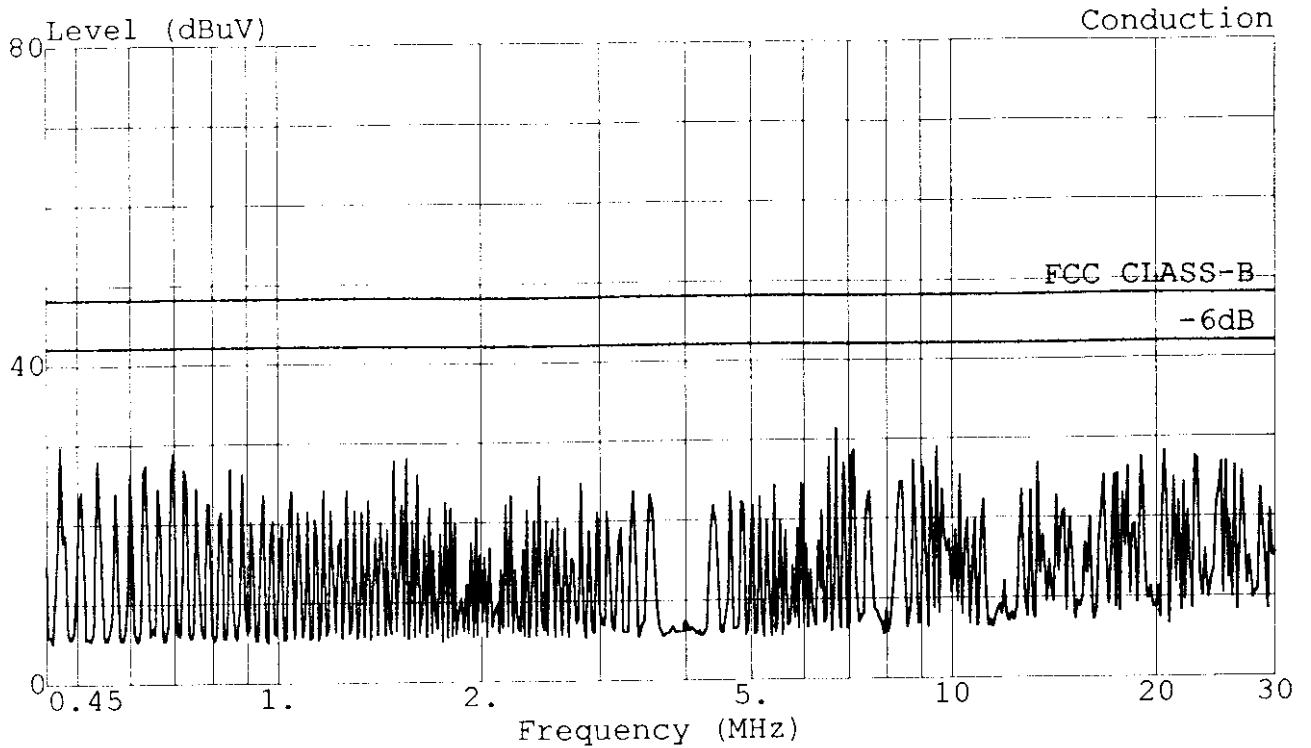

Test Site:
#53-11 Tingfu Tsun, Linkou,
Taipei, Taiwan R.O.C.
Tel:02-26092133 Fax:02-26099303

TAIWAN TOKIN EMC ENG. CORP.

Data#: 26 File#: MATSUSHI.EMI

Date: 1998-08-18 Time: 14:58:56

Trace:

Limit: FCC CLASS-B Probe: LISN(FCC)8-1370-10 LINE

EUT : MONITOR M/N:TX-T5F72

Power: 120Vac/60Hz

Memo : 640*480;31.5KHz

Ref Trace: