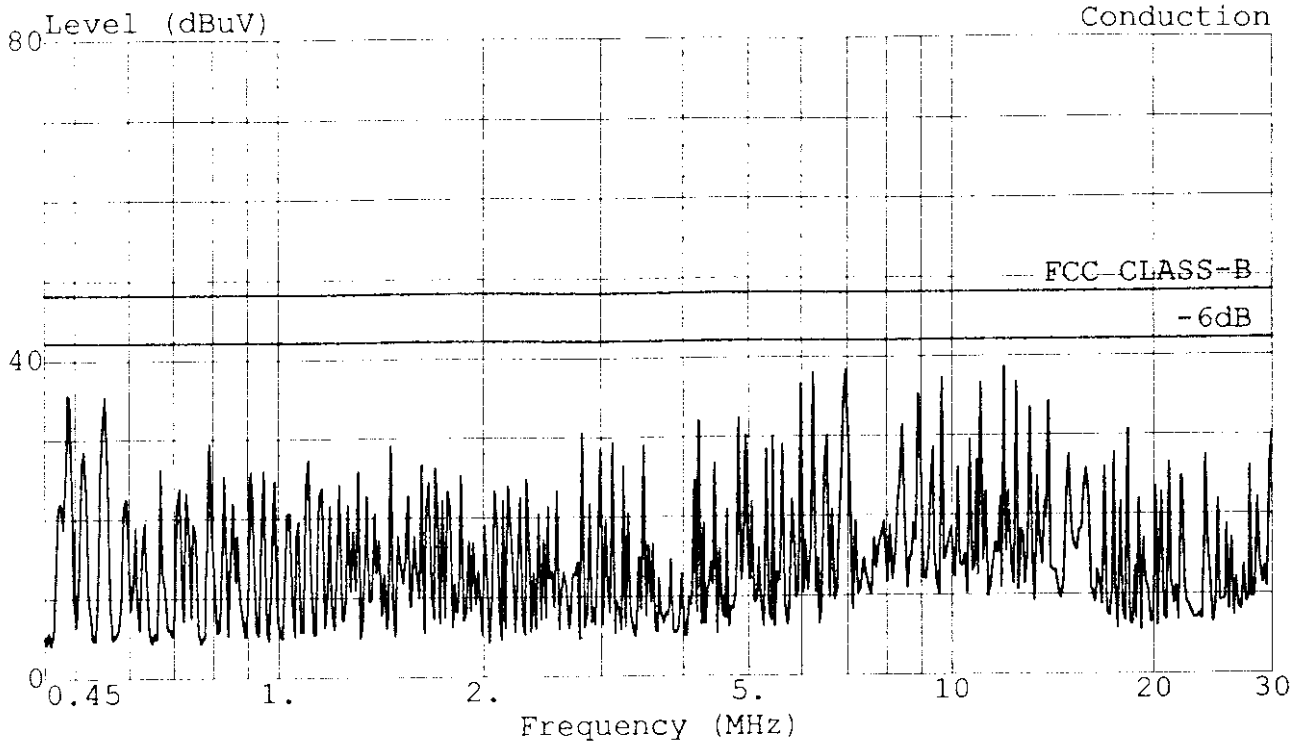

TOKIN

TAIWAN TOKIN EMC ENG. CORP.

Test Site:
#53-11 Tingfu Tsun, Linkou,
Taipei, Taiwan R.O.C.
Tel:02-26092133 Fax:02-26099303

Data#: 48 File#: MATSUSHI.EMI

Date: 1998-08-18 Time: 16:37:14

Trace: Ref Trace:
Limit: FCC CLASS-B Probe: LISN(FCC)8-1370-10 NEUTRAL
EUT : MONITOR M/N:TX-T5F72
Power: 120Vac/60Hz (FROM PC)
Memo : 800*600;48.1KHz