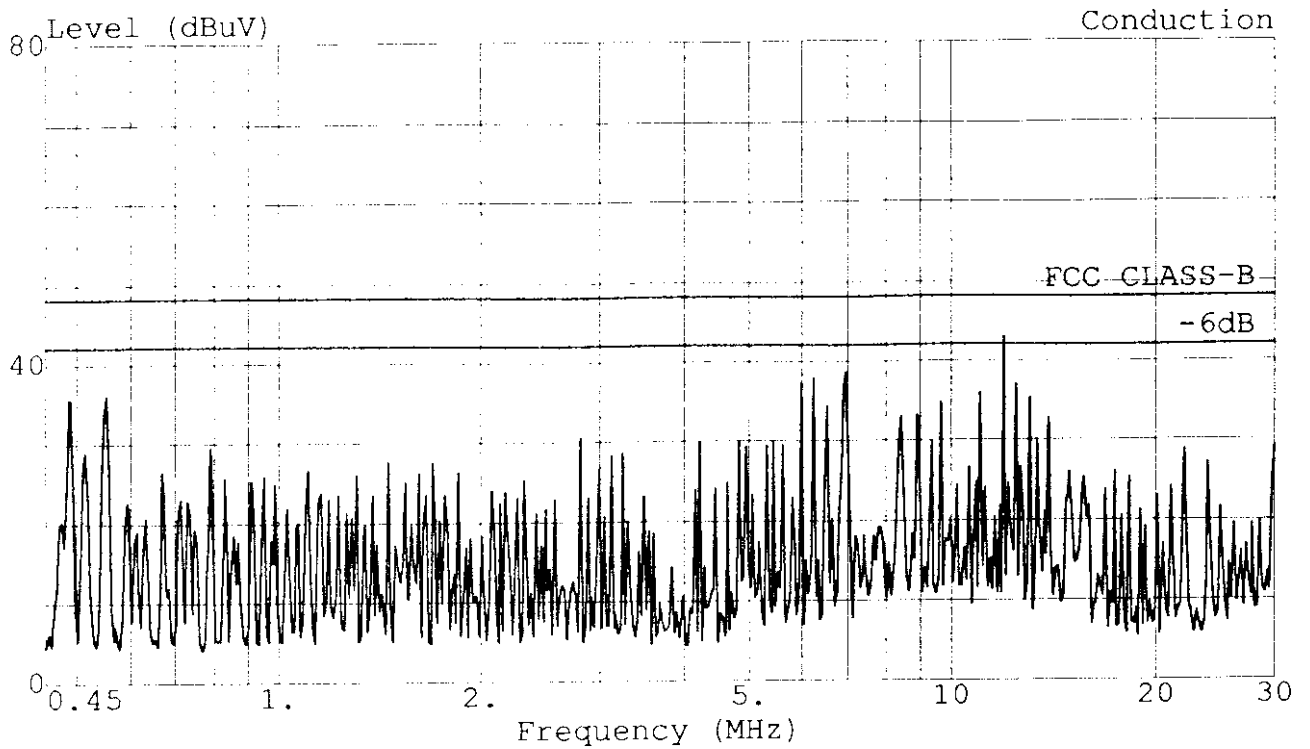

Ref Trace:

TOKIN

TAIWAN TOKIN EMC ENG. CORP.

Test Site:
#53-11 Tingfu Tsun, Linkou,
Taipei, Taiwan R.O.C.
Tel:02-26092133 Fax:02-26099303

Data#: 44 File#: MATSUSHI.EMI

Date: 1998-08-18 Time: 16:33:28

Trace: Ref Trace:
Limit: FCC CLASS-B Probe: LISN(FCC)8-1370-10 NEUTRAL
EUT : MONITOR M/N:TX-T5F72
Power: 120Vac/60Hz (FROM PC)
Memo : 1280*960;61.6KHz