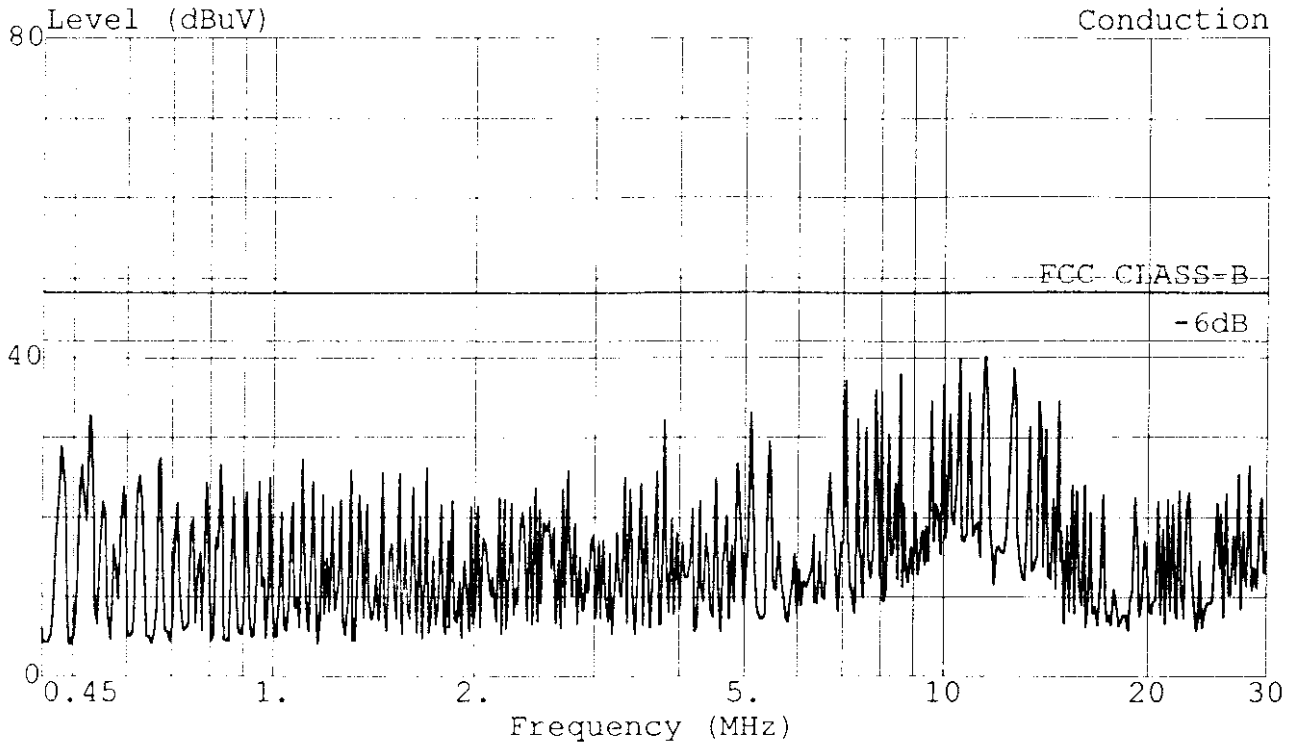

TOKIN

TAIWAN TOKIN EMC ENG. CORP.

Test Site:
#53-11 Tingfu Tsun, Linkou,
Taipei, Taiwan R.O.C.
Tel:02-26092133 Fax:02-26099303

Data#: 75 File#: MATSUSHI.EMI

Date: 1998-08-18 Time: 16:55:18

Trace: Ref Trace:
Limit: FCC CLASS-B Probe: LISN(FCC)8-1370-10 LINE
EUT : MONITOR M/N:TX-T5N72
Power: 120Vac/60Hz(FROM PC)
Memo : 1024*768;48.4KHz