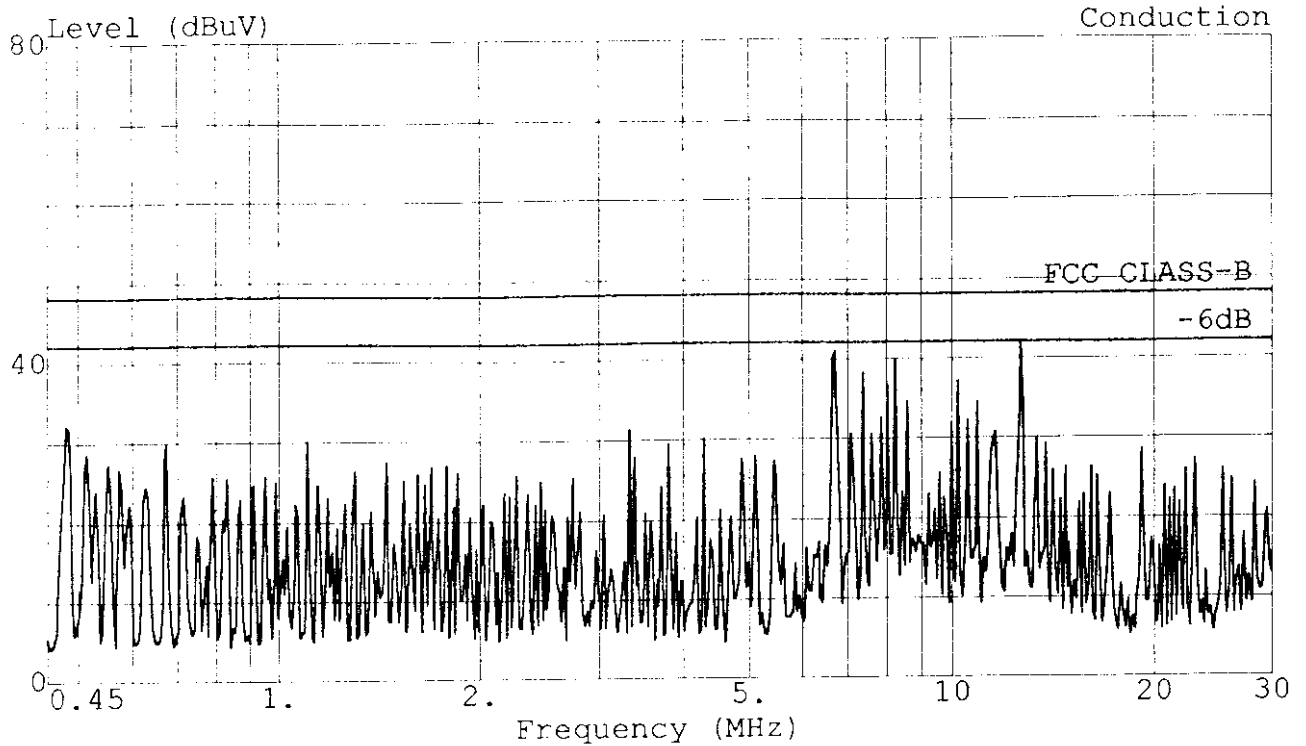

70000

TAIWAN TOKIN EMC ENG. CORP.

Test Site:
#53-11 Tingfu Tsun, Linkou,
Taipei, Taiwan R.O.C.
Tel:02-26092133 Fax:02-26099303

Data#: 53 File#: MATSUSHI.EMI Date: 1998-08-18 Time: 16:42:29

Trace: Ref Trace:
Limit: FCC CLASS-B Probe: LISN(FCC)8-1370-10 LINE
EUT : MONITOR M/N:TX-T5F72
Power: 120Vac/60Hz (FROM PC)
Memo : 1024*768;48.4KHz