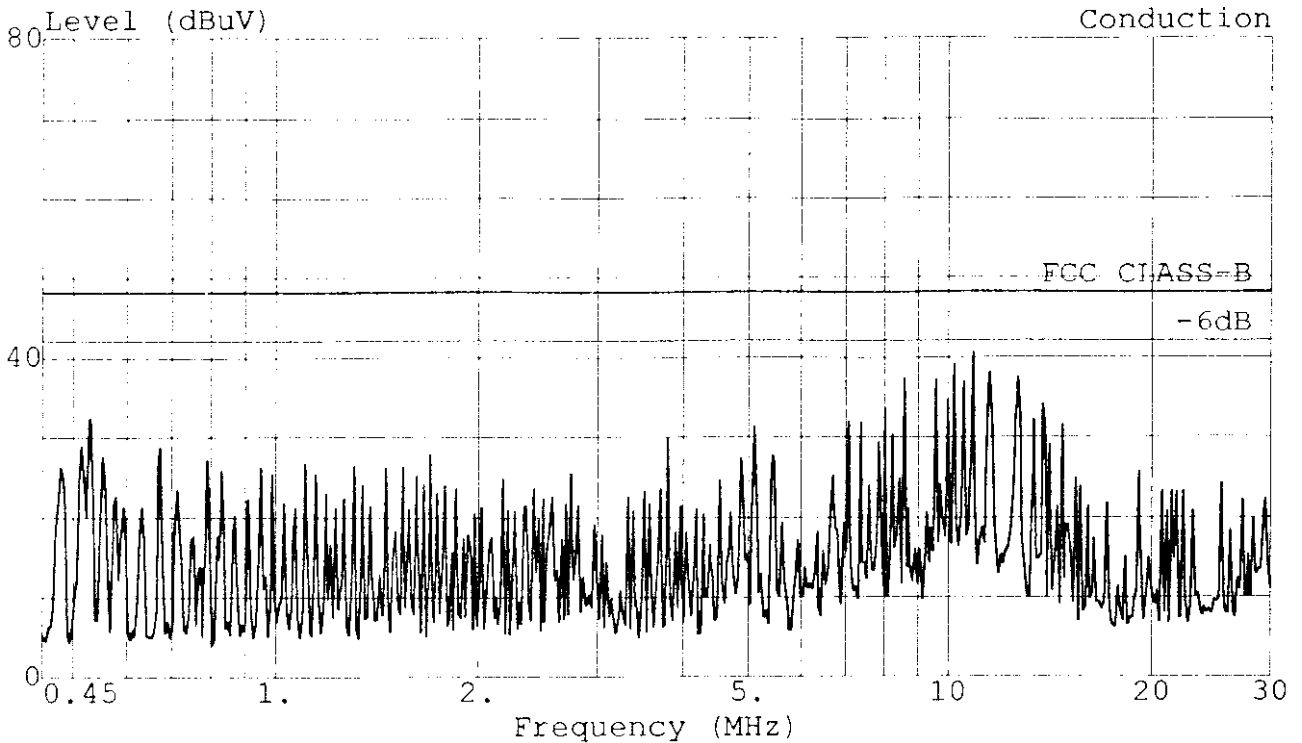

TOKIN

TAIWAN TOKIN EMC ENG. CORP.

Test Site:
#53-11 Tingfu Tsun, Linkou,
Taipei, Taiwan R.O.C.
Tel:02-26092133 Fax:02-26099303

Data#: 76 File#: MATSUSHI.EMI Date: 1998-08-18 Time: 16:56:13

Trace: Ref Trace:
Limit: FCC CLASS-B Probe: LISN(FCC)8-1370-10 NEUTRAL
EUT : MONITOR M/N:TX-T5N72
Power: 120Vac/60Hz (FROM PC)
Memo : 1024*768;48.4KHz