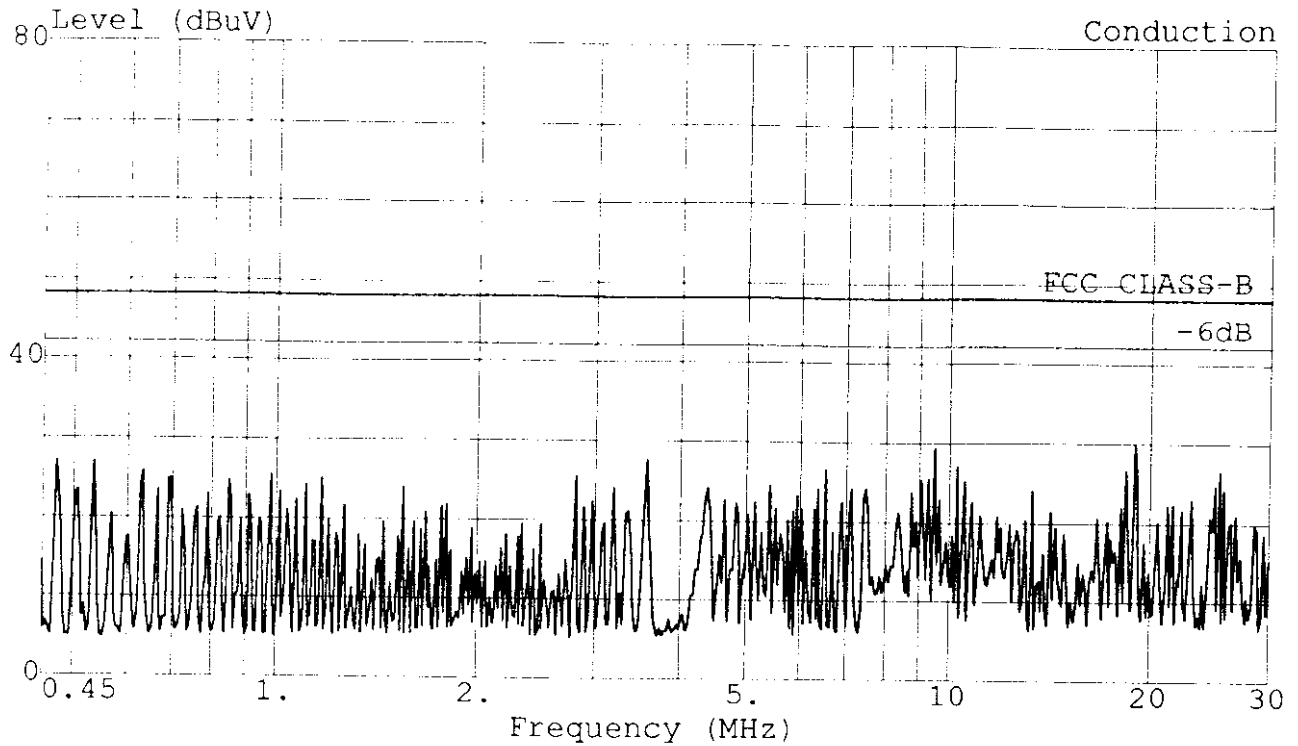

TOKIN

TAIWAN TOKIN EMC ENG. CORP.

Test Site:
#53-11 Tingfu Tsun, Linkou,
Taipei, Taiwan R.O.C.
Tel:02-26092133 Fax:02-26099303

Data#: 20 File#: MATSUSHI.EMI Date: 1998-08-18 Time: 14:15:55

Trace: Ref Trace:
Limit: FCC CLASS-B Probe: LISN(FCC)8-1370-10 NEUTRAL
EUT : MONITOR M/N:TX-T5N72
Power: 120Vac/60Hz
Memo : 640*480;31.5KHz