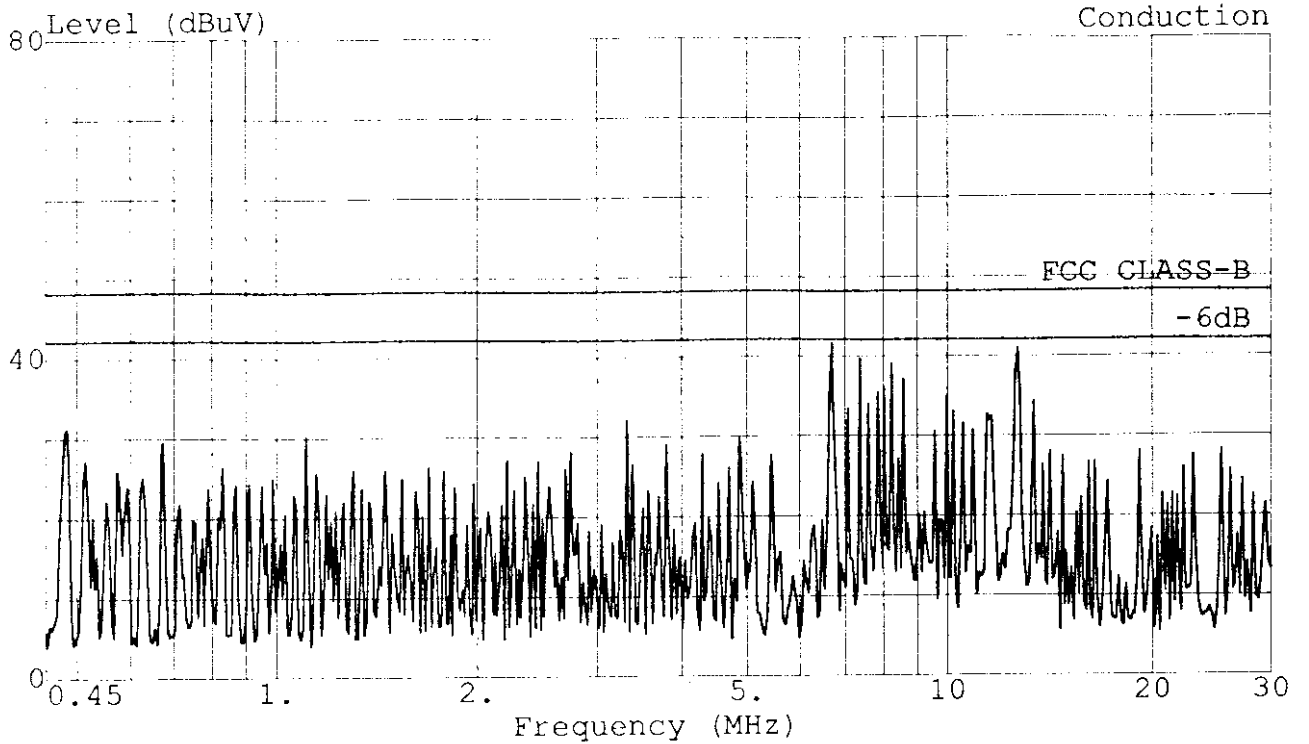

TOKIN

Test Site:
#53-11 Tingfu Tsun, Linkou,
Taipei, Taiwan R.O.C.
Tel:02-26092133 Fax:02-26099303

TAIWAN TOKIN EMC ENG. CORP.

Data#: 54 File#: MATSUSHI.EMI

Date: 1998-08-18 Time: 16:43:23

Trace: Ref Trace:
Limit: FCC CLASS-B Probe: LISN(FCC)8-1370-10 NEUTRAL
EUT : MONITOR M/N:TX-T5F72
Power: 120Vac/60Hz(FROM PC)
Memo : 1024*768;48.4KHz