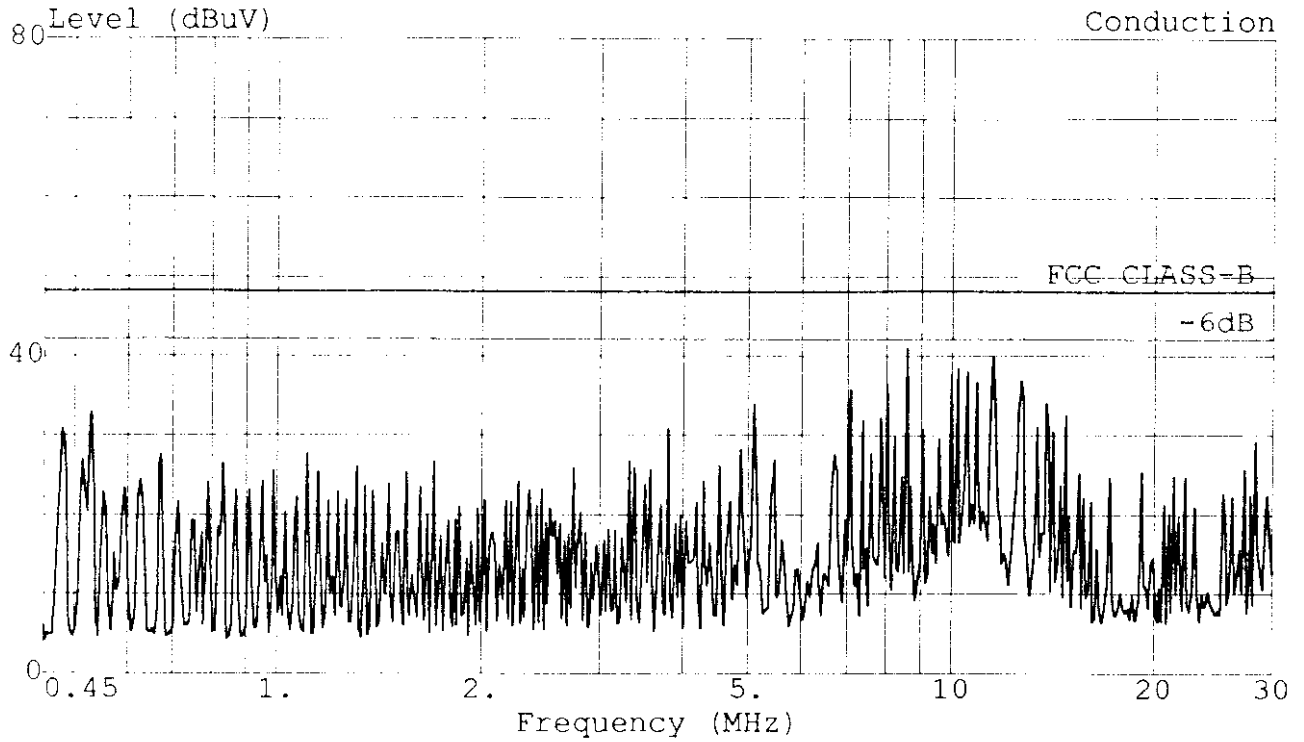

TOKIN

TAIWAN TOKIN EMC ENG. CORP.

Test Site:
#53-11 Tingfu Tsun, Linkou,
Taipei, Taiwan R.O.C.
Tel:02-26092133 Fax:02-26099303

Data#: 81 File#: MATSUSHI.EMI Date: 1998-08-18 Time: 17:01:44

Trace: Ref Trace:
Limit: FCC CLASS-B Probe: LISN(FCC)8-1370-10 LINE
EUT : MONITOR M/N:TX-T5N72
Power: 120Vac/60Hz(FROM PC)
Memo : 800*600;48.1KHz