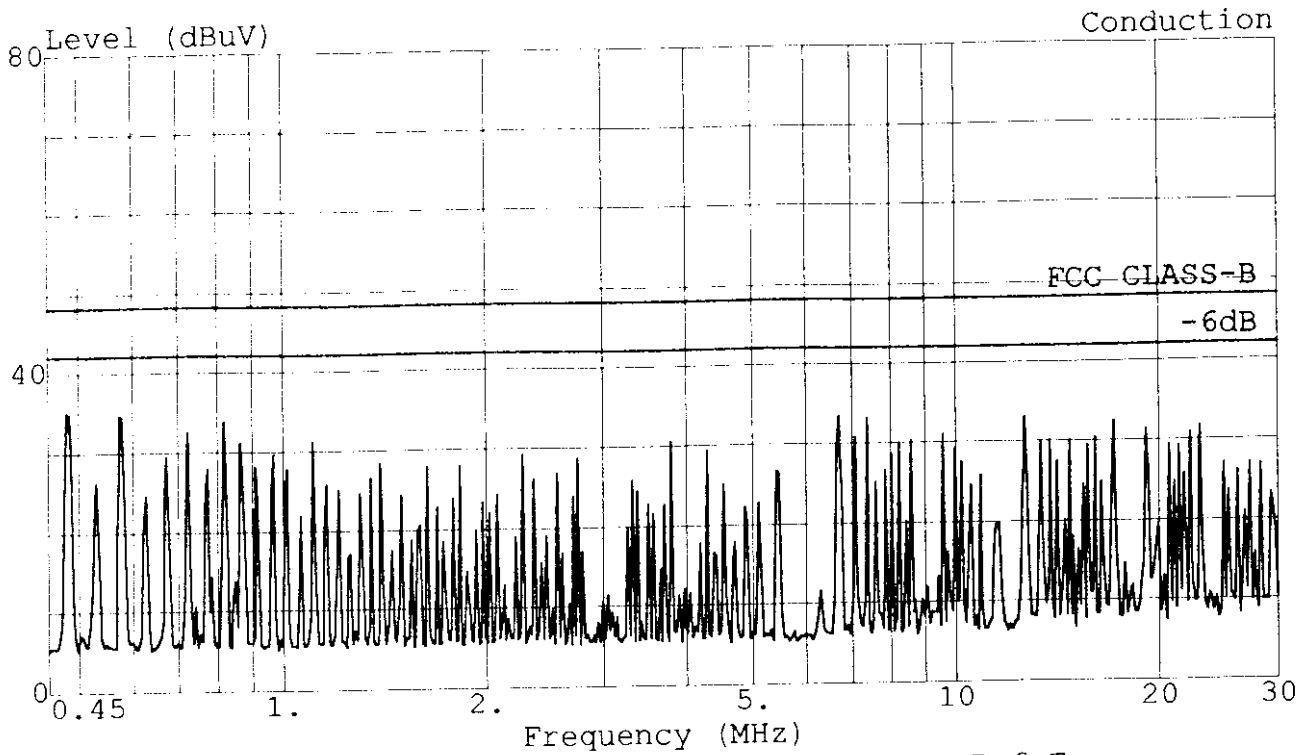

TOKIN

TAIWAN TOKIN EMC ENG. CORP.

Test Site:
#53-11 Tingfu Tsun, Linkou,
Taipei, Taiwan R.O.C.
Tel:02-26092133 Fax:02-26099303

Data#: 30 File#: MATSUSHI.EMI

Date: 1998-08-18 Time: 15:11:01

Trace:
Limit: FCC CLASS-B   Probe: LISN(FCC)8-1370-10 LINE
EUT : MONITOR M/N:TX-T5F72
Power: 120Vac/60Hz
Memo : 800*600;37.9KHz

Ref Trace: