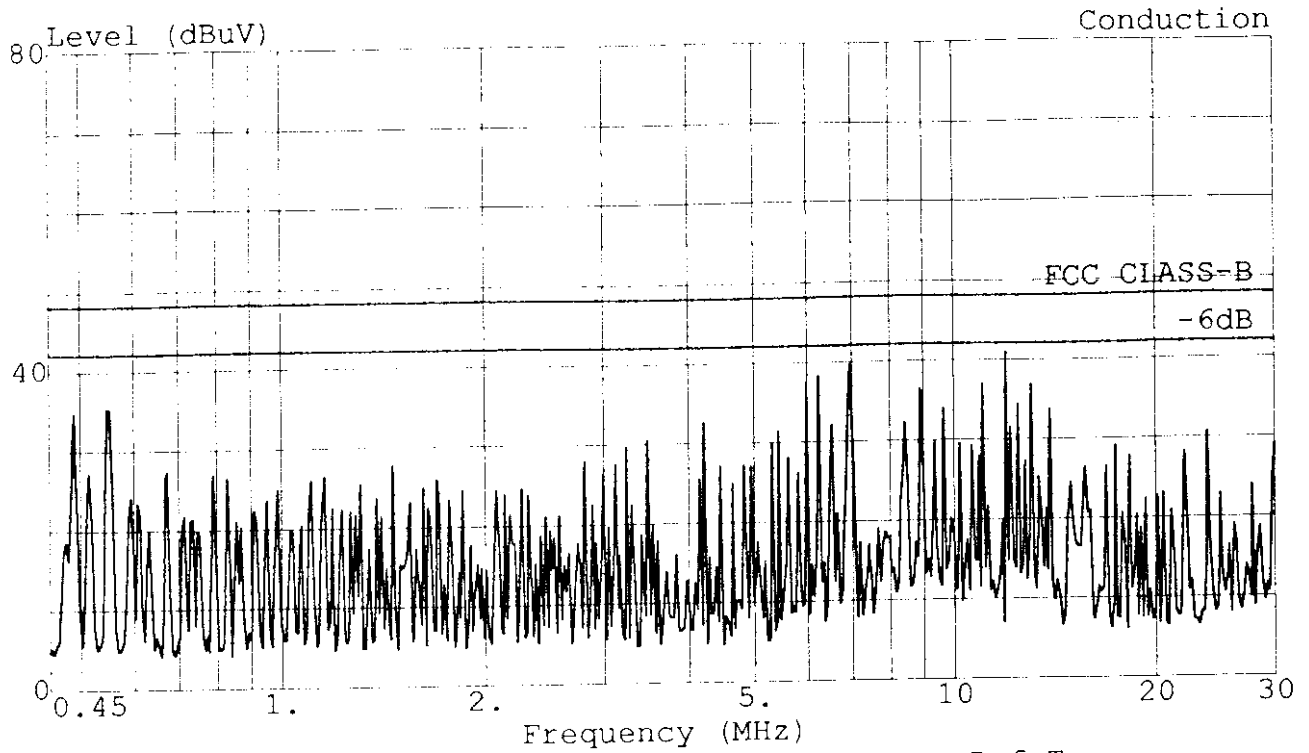

TOKIN

TAIWAN TOKIN EMC ENG. CORP.

Test Site:
#53-11 Tingfu Tsun, Linkou,
Taipei, Taiwan R.O.C.
Tel:02-26092133 Fax:02-26099303

Data#: 50

File#: MATSUSHI.EMI

Date: 1998-08-18 Time: 16:38:23

Trace:

Limit: FCC CLASS-B Probe: LISN(FCC)8-1370-10 LINE

EUT : MONITOR M/N:TX-T5F72

Power: 120Vac/60Hz (FROM PC)

Memo : 640*480;37.9KHz

Ref Trace: