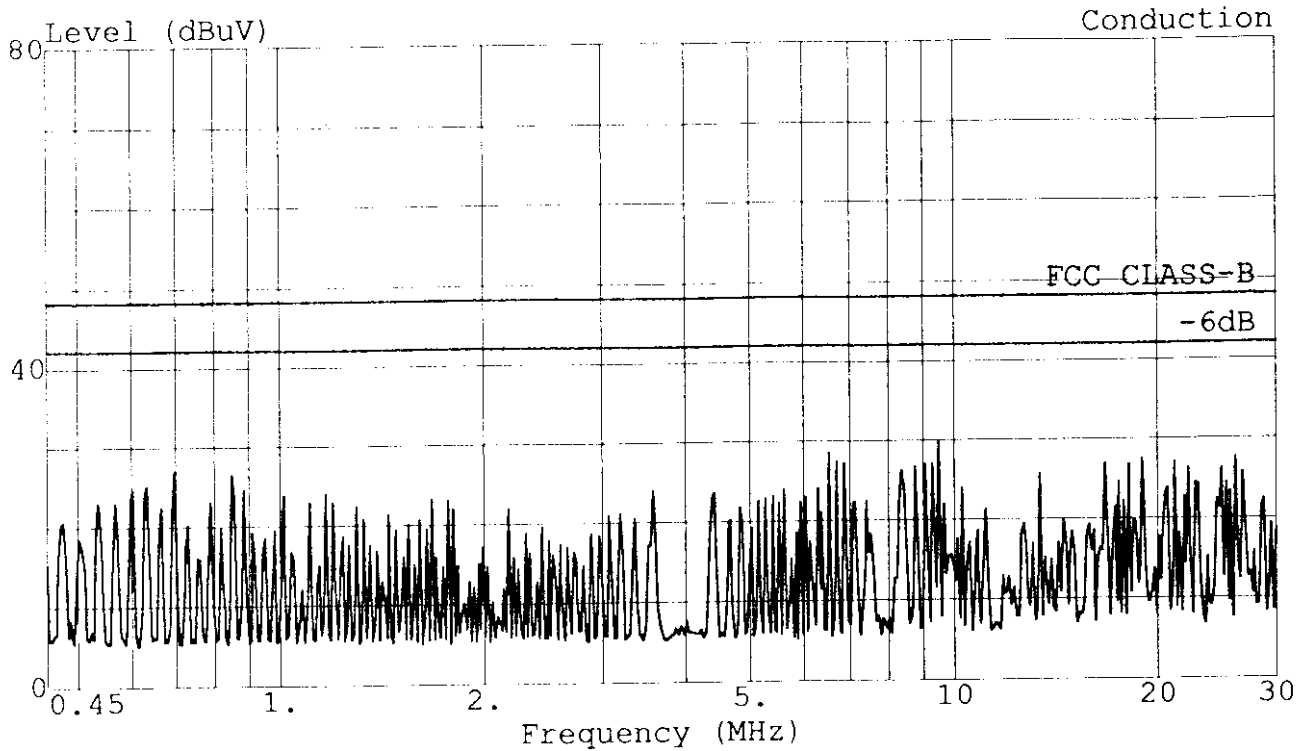

TOKIN

TAIWAN TOKIN EMC ENG. CORP.

Test Site:
#53-11 Tingfu Tsun, Linkou,
Taipei, Taiwan R.O.C.
Tel:02-26092133 Fax:02-26099303

Data#: 25 File#: MATSUSHI.EMI

Date: 1998-08-18 Time: 14:58:31

Trace: Ref Trace:
Limit: FCC CLASS-B Probe: LISN(FCC)8-1370-10 NEUTRAL
EUT : MONITOR M/N:TX-T5F72
Power: 120Vac/60Hz
Memo : 640*480;31.5KHz