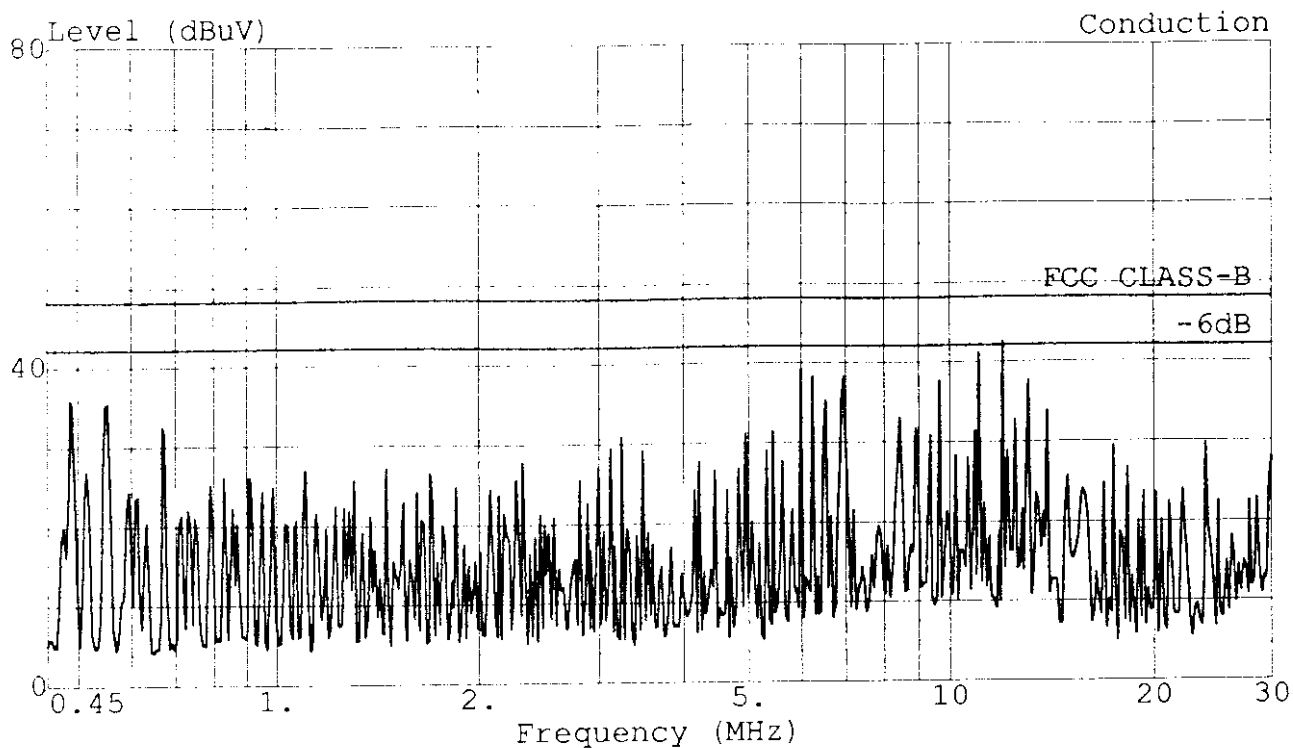

Ref Trace:

TOKIN

TAIWAN TOKIN EMC ENG. CORP.

Test Site:
#53-11 Tingfu Tsun, Linkou,
Taipei, Taiwan R.O.C.
Tel:02-26092133 Fax:02-26099303

Data#: 43 File#: MATSUSHI.EMI

Date: 1998-08-18 Time: 16:33:05

Trace:
Limit: FCC CLASS-B Probe: LISN(FCC)8-1370-10 LINE
EUT : MONITOR M/N:TX-T5F72
Power: 120Vac/60Hz (FROM PC)
Memo : 1280*960;61.6KHz