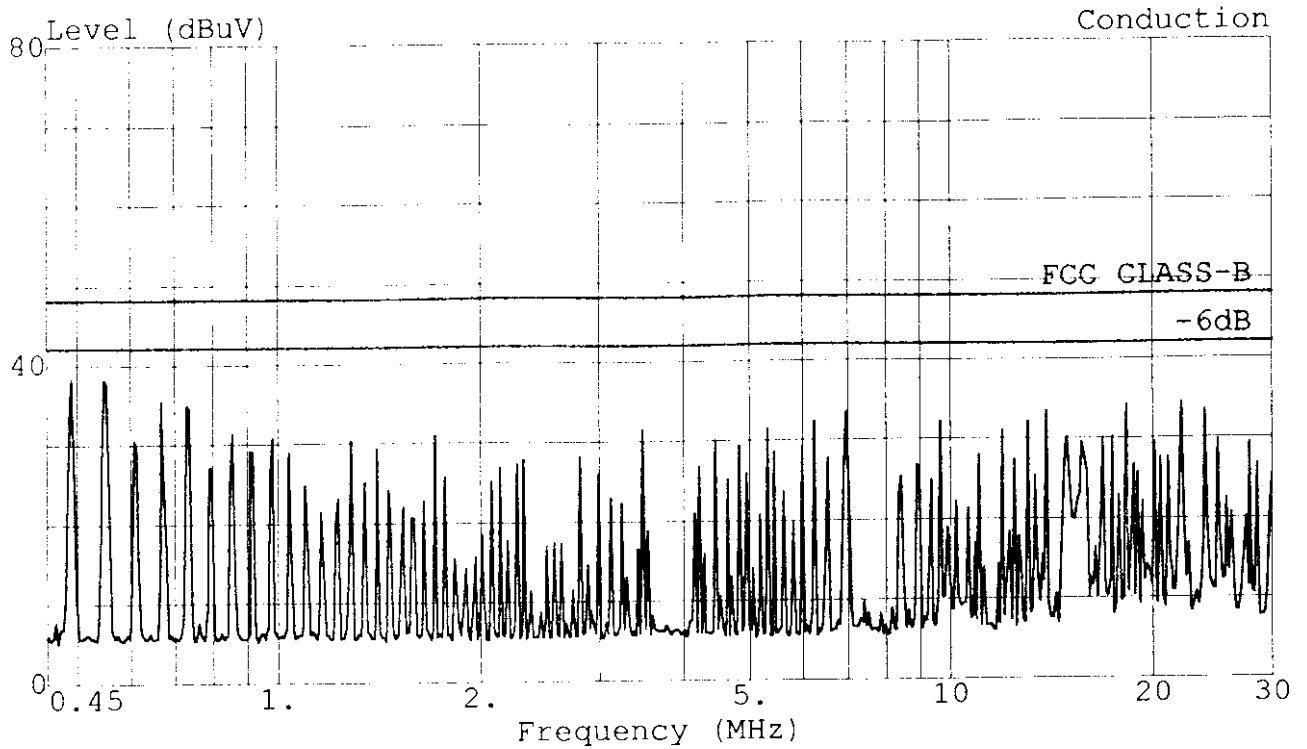

TOKIN

TAIWAN TOKIN EMC ENG. CORP.

Test Site:
#53-11 Tingfu Tsun, Linkou,
Taipei, Taiwan R.O.C.
Tel:02-26092133 Fax:02-26099303

Data#: 35 File#: MATSUSHI.EMI

Date: 1998-08-18 Time: 15:15:10

Trace:
Limit: FCC CLASS-B Probe: LISN(FCC) 8-1370-10 LINE
EUT : MONITOR M/N:TX-T5F72
Power: 120Vac/60Hz
Memo : 1280*960;61.6KHz

Ref Trace: