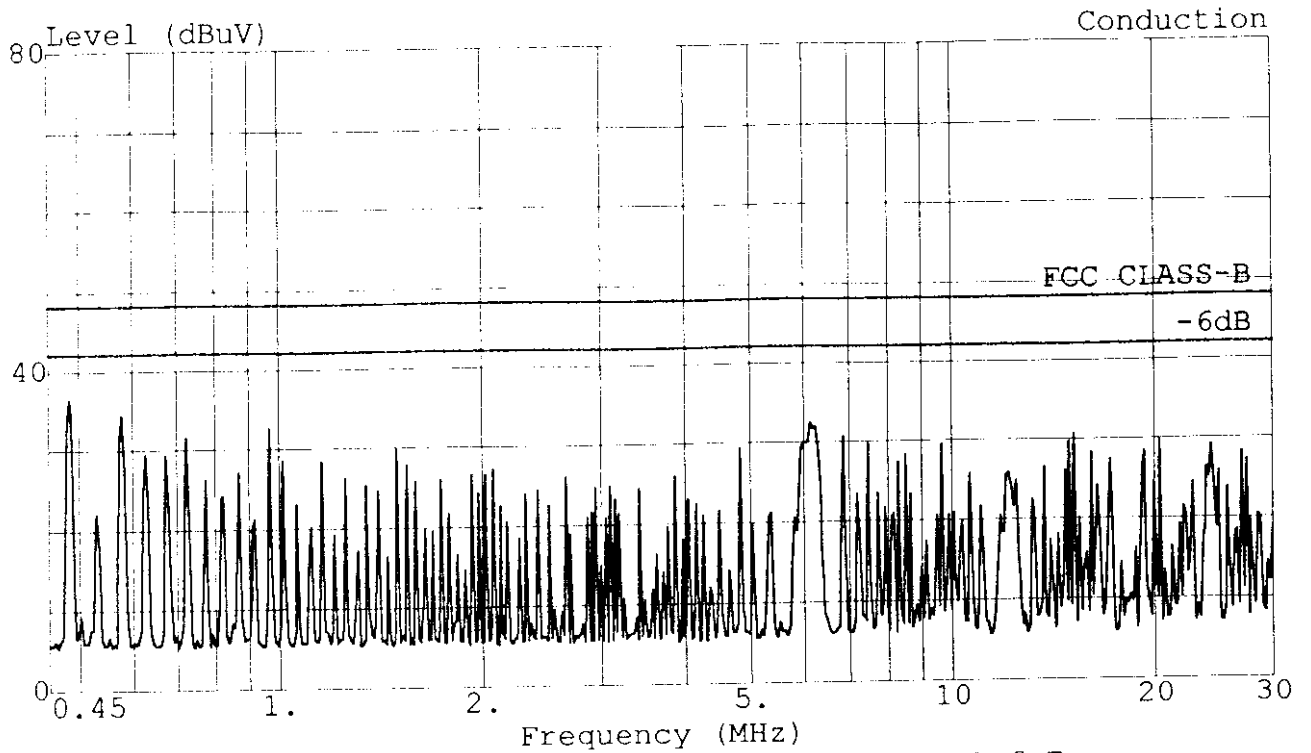

Ref Trace:

TOKIN

TAIWAN TOKIN EMC ENG. CORP.

Test Site:
#53-11 Tingfu Tsun, Linkou,
Taipei, Taiwan R.O.C.
Tel:02-26092133 Fax:02-26099303

Data#: 24 File#: MATSUSHI.EMI

Date: 1998-08-18 Time: 14:57:49

Trace: Limit: FCC CLASS-B Probe: LISN(FCC)8-1370-10 NEUTRAL
EUT : MONITOR M/N:TX-T5F72
Power: 120Vac/60Hz
Memo : 1024*768;48.4KHz