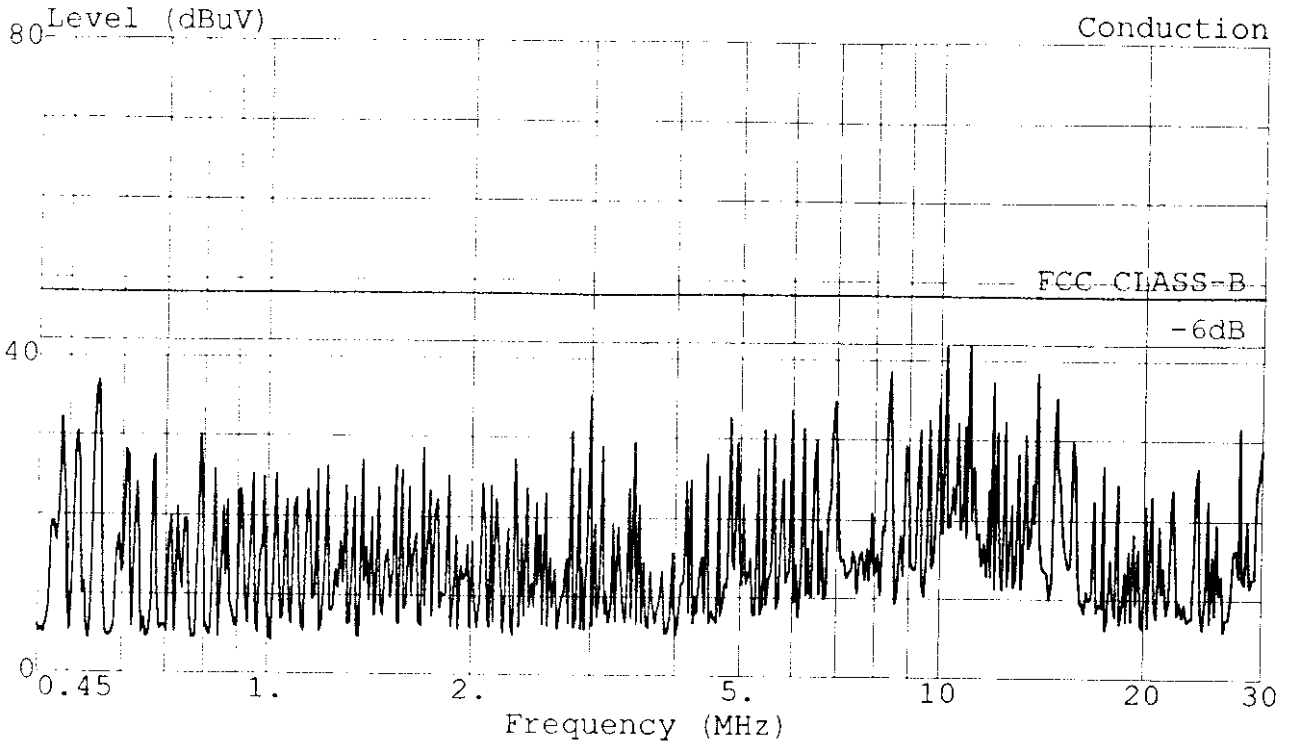

TOKIN

TAIWAN TOKIN EMC ENG. CORP.

Test Site:
#53-11 Tingfu Tsun, Linkou,
Taipei, Taiwan R.O.C.
Tel:02-26092133 Fax:02-26099303

Data#: 87 File#: MATSUSHI.EMI Date: 1998-08-18 Time: 17:08:14

Trace: Limit: FCC CLASS-B Probe: LISN(FCC) 8-1370-10 NEUTRAL Ref Trace:
EUT : MONITOR M/N:TX-T5N72
Power: 120Vac/60Hz (FROM PC)
Memo : 1280*1024;66KHz