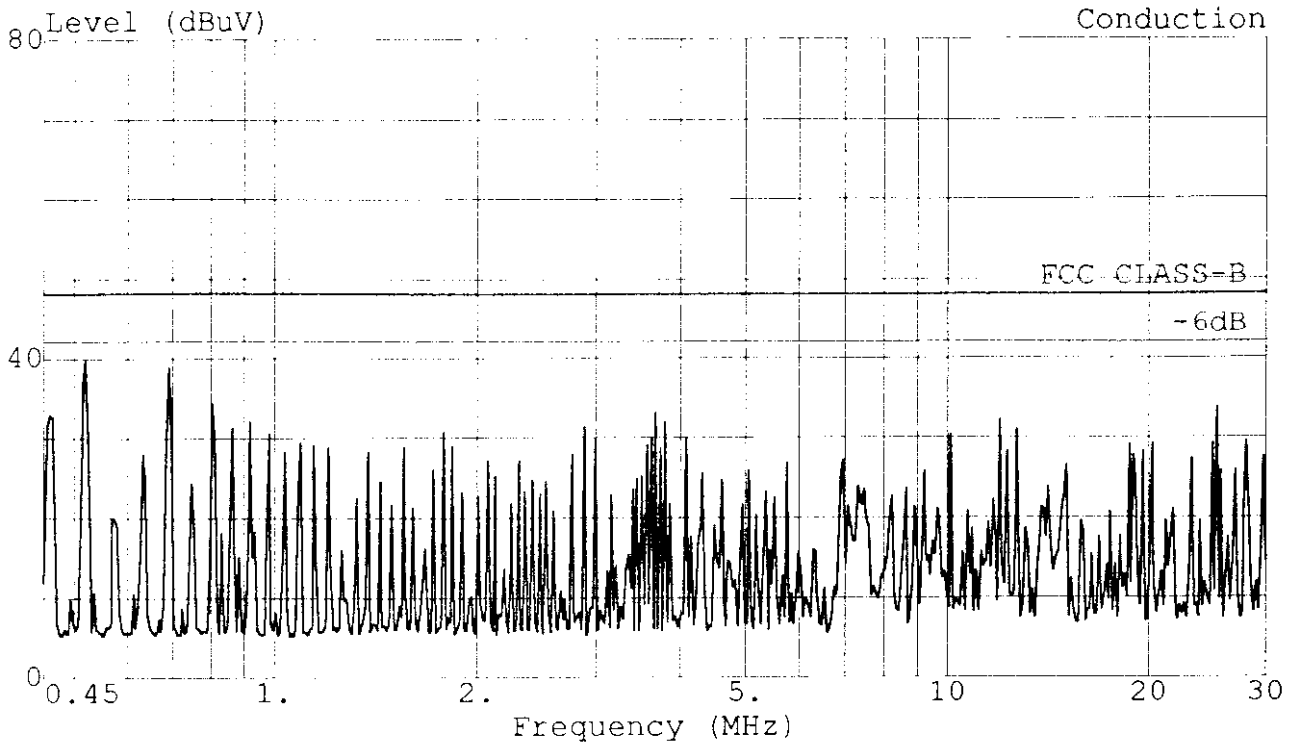

TOKIN

TAIWAN TOKIN EMC ENG. CORP.

Test Site:
#53-11 Tingfu Tsun, Linkou,
Taipei, Taiwan R.O.C.
Tel:02-26092133 Fax:02-26099303

Data#: 12 File#: MATSUSHI.EMI

Date: 1998-08-18 Time: 14:08:09

Trace:
Limit: FCC CLASS-B Probe: LISN(FCC)8-1370-10 LINE
EUT : MONITOR M/N:TX-T5N72
Power: 120Vac/60Hz
Memo : 1024*768;58KHz

Ref Trace: