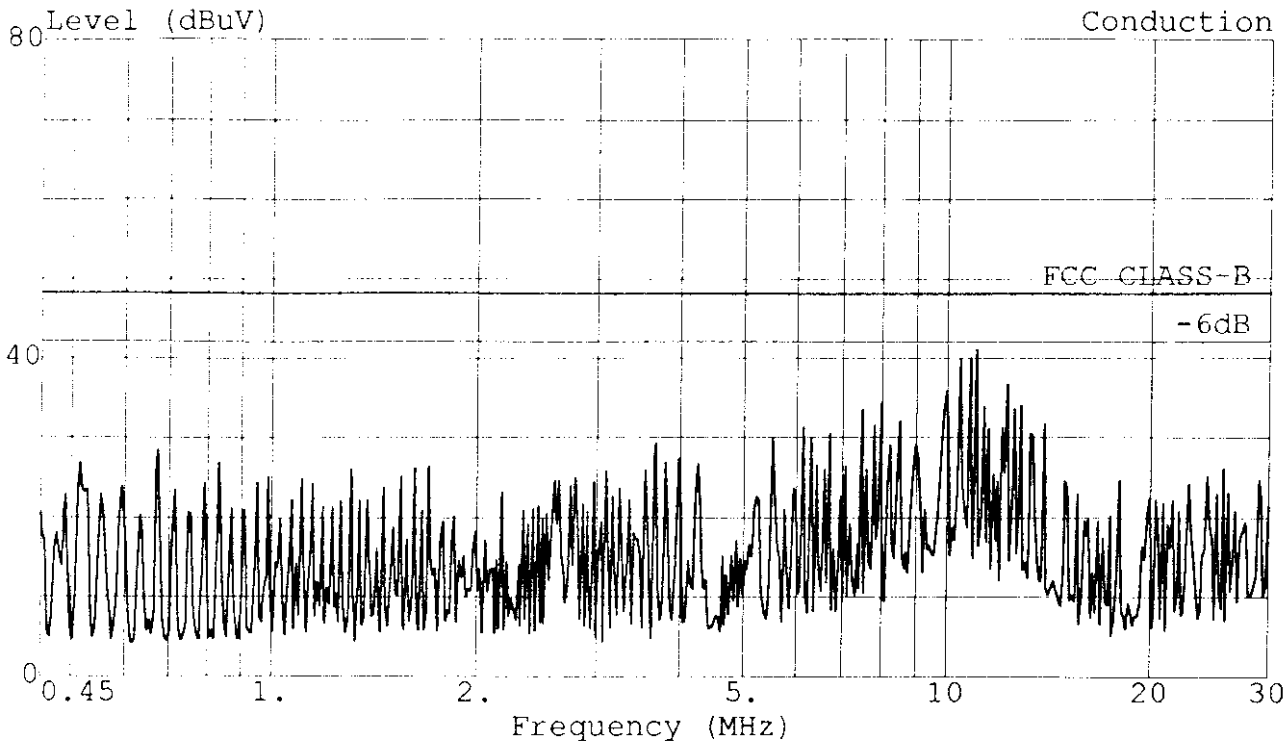

TOKIN

TAIWAN TOKIN EMC ENG. CORP.

Test Site:
#53-11 Tingfu Tsun, Linkou,
Taipei, Taiwan R.O.C.
Tel:02-26092133 Fax:02-26099303

Data#: 79 File#: MATSUSHI.EMI Date: 1998-08-18 Time: 16:59:15

Trace: Ref Trace:
Limit: FCC CLASS-B Probe: LISN(FCC)8-1370-10 NEUTRAL
EUT : MONITOR M/N:TX-T5N72
Power: 120Vac/60Hz (FROM PC)
Memo : 640*480;37.9KHz