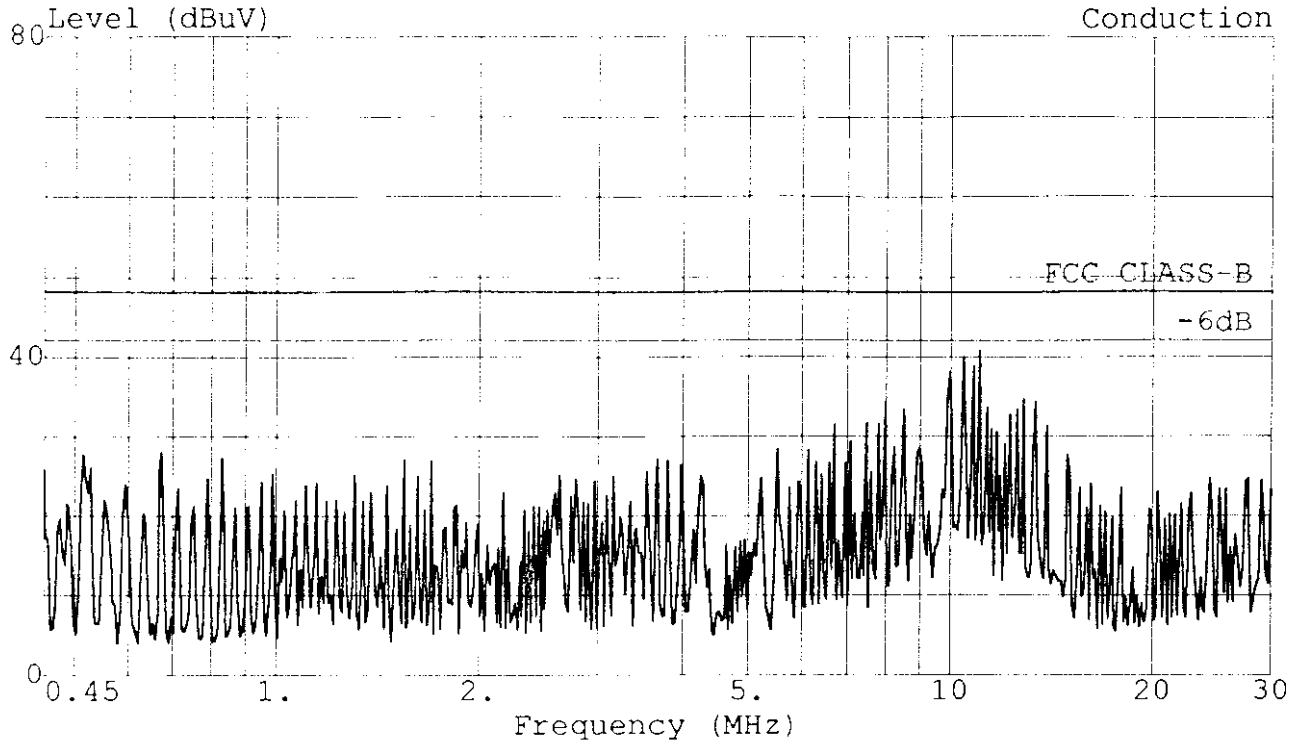

TOKIN

TAIWAN TOKIN EMC ENG. CORP.

Test Site:
#53-11 Tingfu Tsun, Linkou,
Taipei, Taiwan R.O.C.
Tel:02-26092133 Fax:02-26099303

Data#: 80 File#: MATSUSHI.EMI Date: 1998-08-18 Time: 16:59:35

Trace: Ref Trace:
Limit: FCC CLASS-B Probe: LISN(FCC)8-1370-10 LINE
EUT : MONITOR M/N:TX-T5N72
Power: 120Vac/60Hz(FROM PC)
Memo : 640*480;37.9KHz