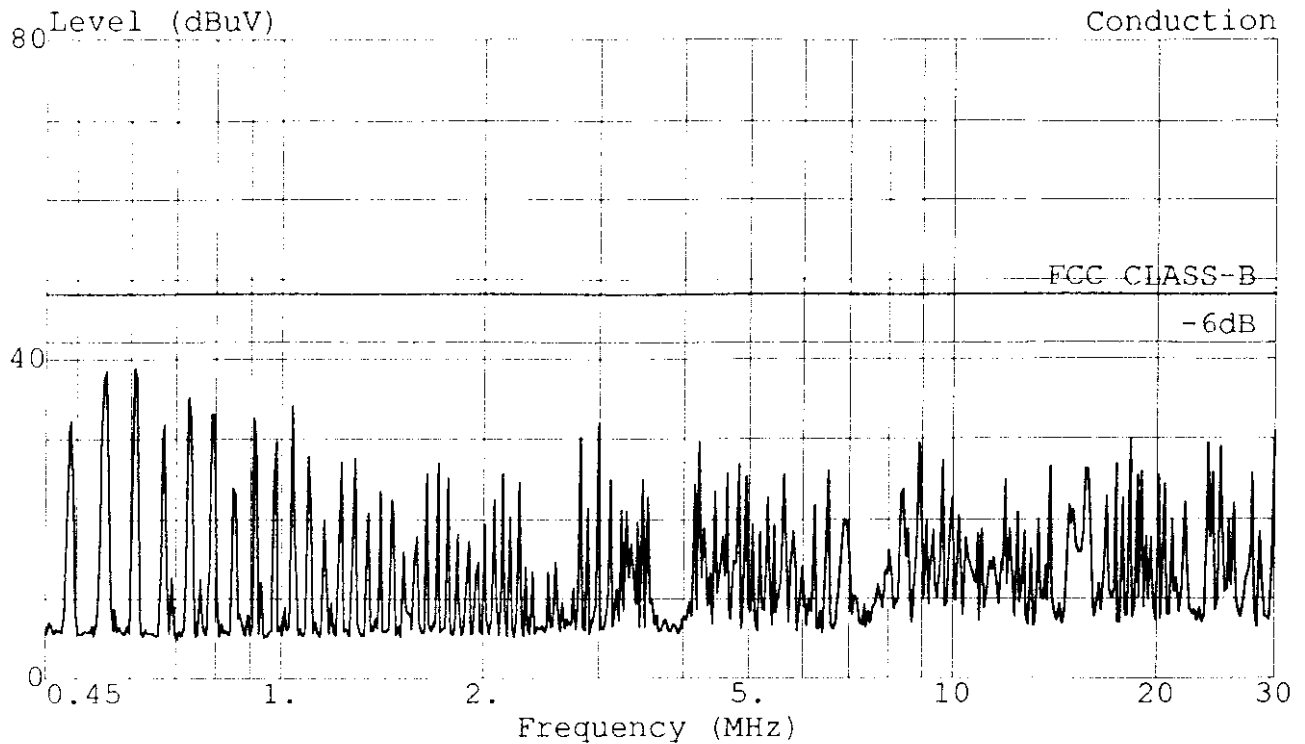

TOKIN

TAIWAN TOKIN EMC ENG. CORP.

Test Site:
#53-11 Tingfu Tsun, Linkou,
Taipei, Taiwan R.O.C.
Tel:02-26092133 Fax:02-26099303

Data#: 9 File#: MATSUSHI.EMI Date: 1998-08-18 Time: 14:05:34

Trace: Ref Trace:
Limit: FCC CLASS-B Probe: LISN(FCC)8-1370-10 LINE
EUT : MONITOR M/N:TX-T5N72
Power: 120Vac/60Hz
Memo : 1280*960;61.6KHz