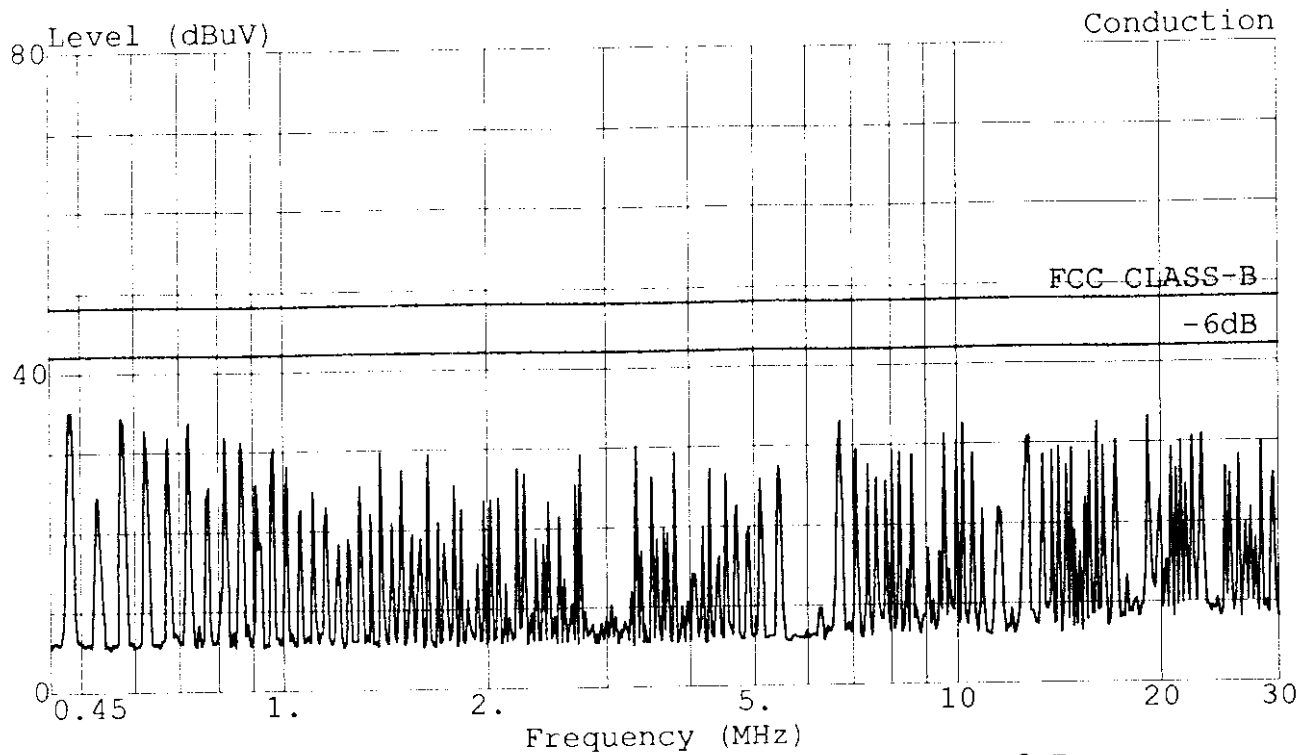

TOKIN

TAIWAN TOKIN EMC ENG. CORP.

Test Site:
#53-11 Tingfu Tsun, Linkou,
Taipei, Taiwan R.O.C.
Tel:02-26092133 Fax:02-26099303

Data#: 34 File#: MATSUSHI.EMI

Date: 1998-08-18 Time: 15:13:25

Trace:
Limit: FCC CLASS-B Probe: LISN(FCC) 8-1370-10 LINE
EUT : MONITOR M/N:TX-T5F72
Power: 120Vac/60Hz
Memo : 1024*768;58KHz

Ref Trace: