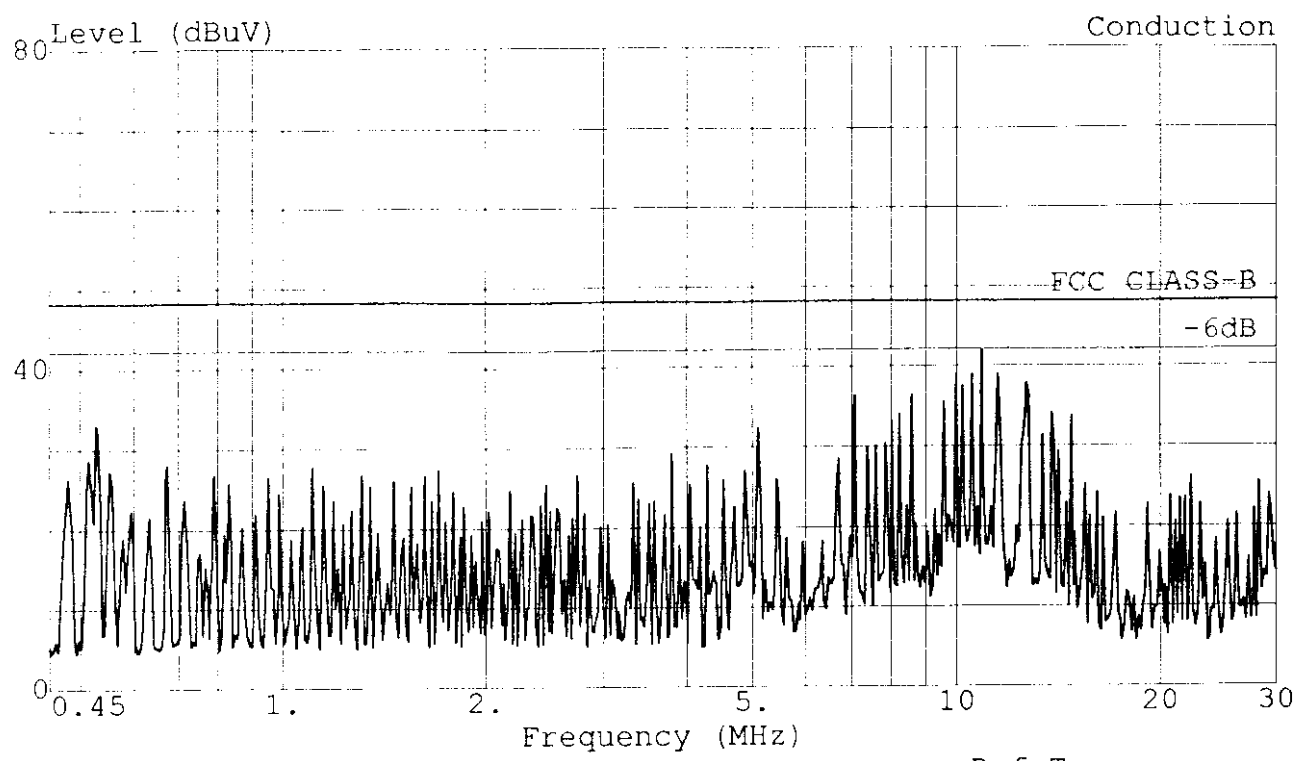

TOKIN

Test Site:
#53-11 Tingfu Tsun, Linkou,
Taipei, Taiwan R.O.C.
Tel:02-26092133 Fax:02-26099303

TAIWAN TOKIN EMC ENG. CORP.

Data#: 82 File#: MATSUSHI.EMI Date: 1998-08-18 Time: 17:02:20

Trace: Ref Trace:
Limit: FCC CLASS-B Probe: LISN(FCC)8-1370-10 NEUTRAL
EUT : MONITOR M/N:TX-T5N72
Power: 120Vac/60Hz (FROM PC)
Memo : 800*600;48.1KHz