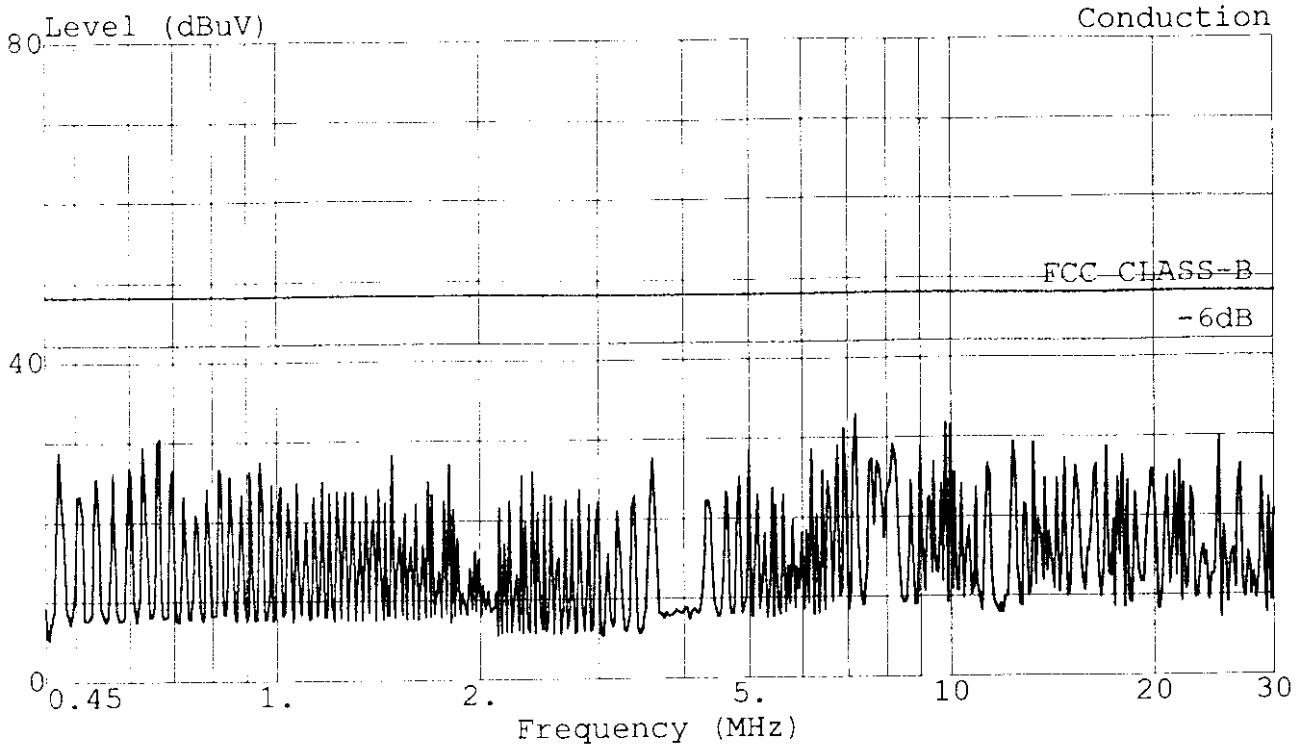

Ref Trace:

TOKIN

TAIWAN TOKIN EMC ENG. CORP.

Test Site:
#53-11 Tingfu Tsun, Linkou,
Taipei, Taiwan R.O.C.
Tel:02-26092133 Fax:02-26099303

Data#: 18 File#: MATSUSHI.EMI

Date: 1998-08-18 Time: 15:03:52

Trace: Ref Trace:
Limit: FCC CLASS-B Probe: LISN(FCC)8-1370-10 NEUTRAL
EUT : MONITOR M/N:TX-T5N72
Power: 120Vac/60Hz
Memo : 800*600;37.9KHz