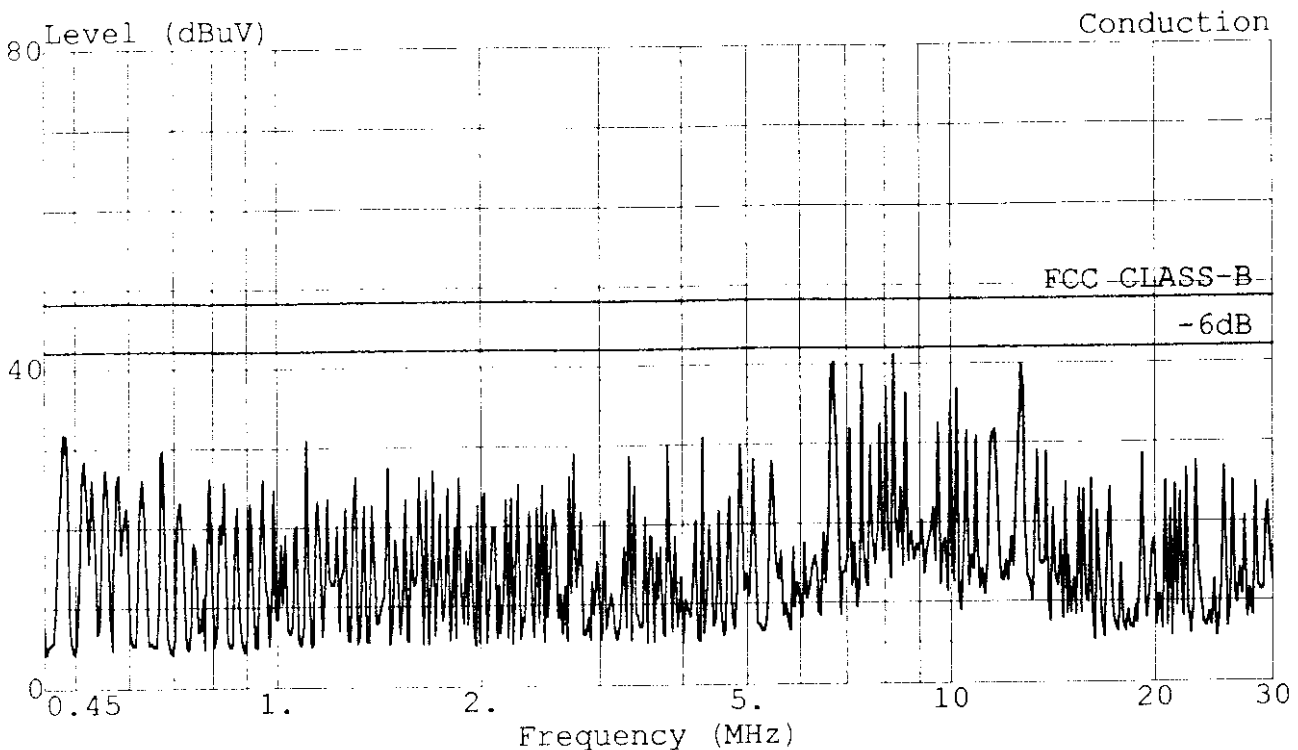

TOKIN

TAIWAN TOKIN EMC ENG. CORP.

Test Site:
#53-11 Tingfu Tsun, Linkou,
Taipei, Taiwan R.O.C.
Tel:02-26092133 Fax:02-26099303

Data#: 52 File#: MATSUSHI.EMI Date: 1998-08-18 Time: 16:39:50

Trace: Limit: FCC CLASS-B Probe: LISN(FCC)8-1370-10 NEUTRAL Ref Trace:
EUT : MONITOR M/N:TX-T5F72
Power: 120Vac/60Hz (FROM PC)
Memo : 640*480;31.5KHz