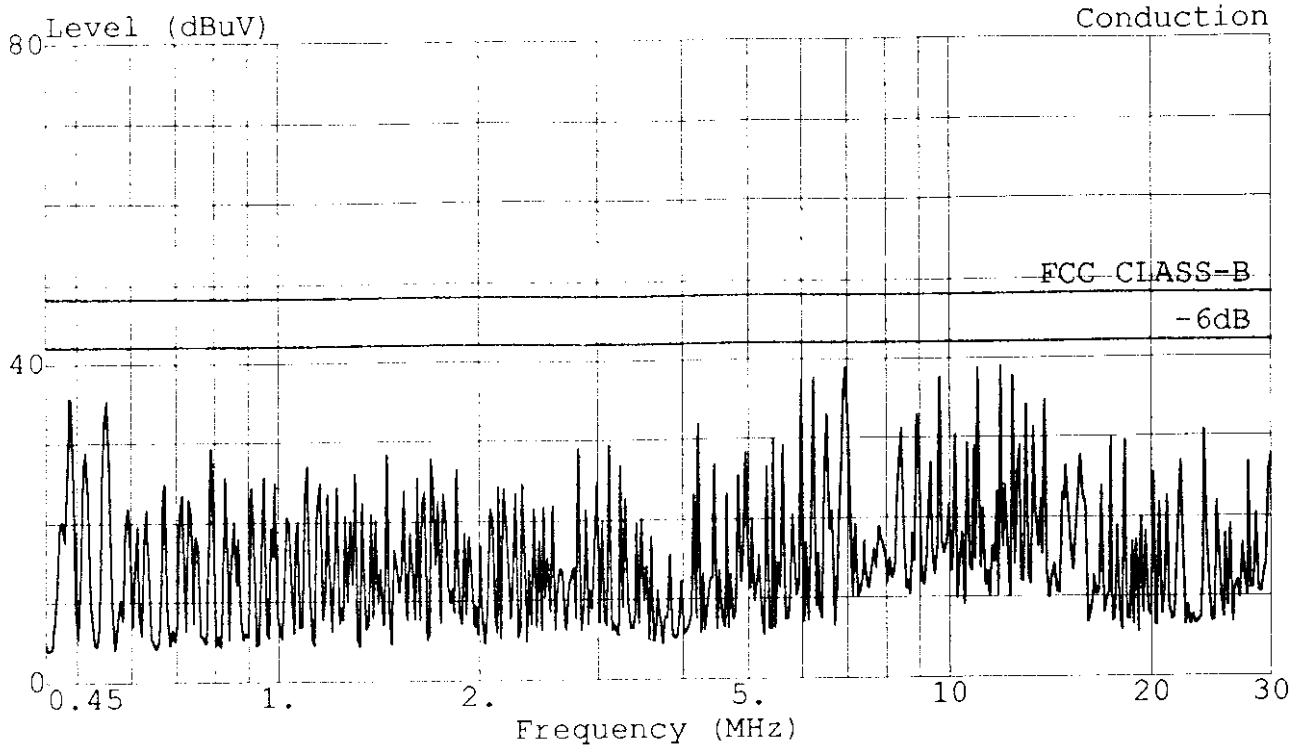

TOKIN

TAIWAN TOKIN EMC ENG. CORP.

Test Site:
#53-11 Tingfu Tsun, Linkou,
Taipei, Taiwan R.O.C.
Tel:02-26092133 Fax:02-26099303

Data#: 49 File#: MATSUSHI.EMI Date: 1998-08-18 Time: 16:37:56

Trace: Ref Trace:
Limit: FCC CLASS-B Probe: LISN(FCC)8-1370-10 NEUTRAL
EUT : MONITOR M/N:TX-T5F72
Power: 120Vac/60Hz (FROM PC)
Memo : 640*480;37.9KHz