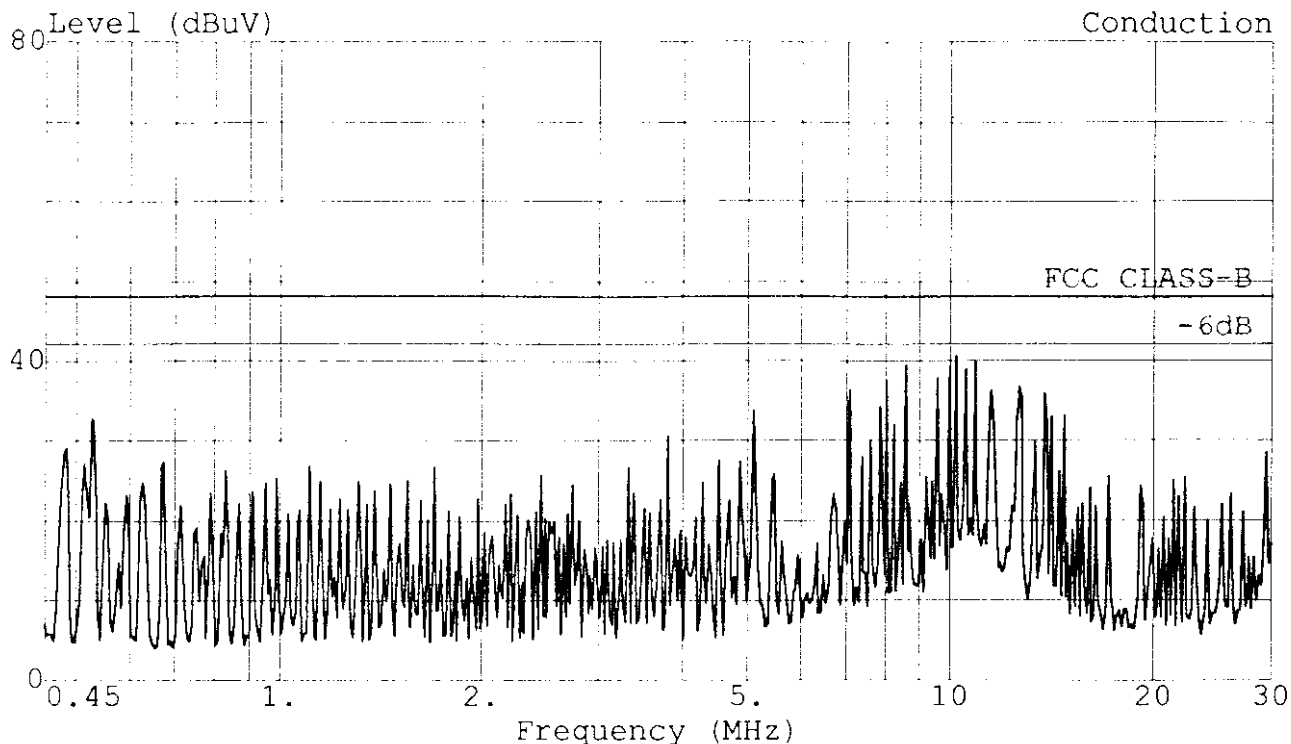

TOKIN

TAIWAN TOKIN EMC ENG. CORP.

Test Site:
#53-11 Tingfu Tsun, Linkou,
Taipei, Taiwan R.O.C.
Tel:02-26092133 Fax:02-26099303

Data#: 78 File#: MATSUSHI.EMI

Date: 1998-08-18 Time: 16:58:01

Trace: Ref Trace:
Limit: FCC CLASS-B Probe: LISN(FCC)8-1370-10 NEUTRAL
EUT : MONITOR M/N:TX-T5N72
Power: 120Vac/60Hz(FROM PC)
Memo : 640*480;31.5KHz