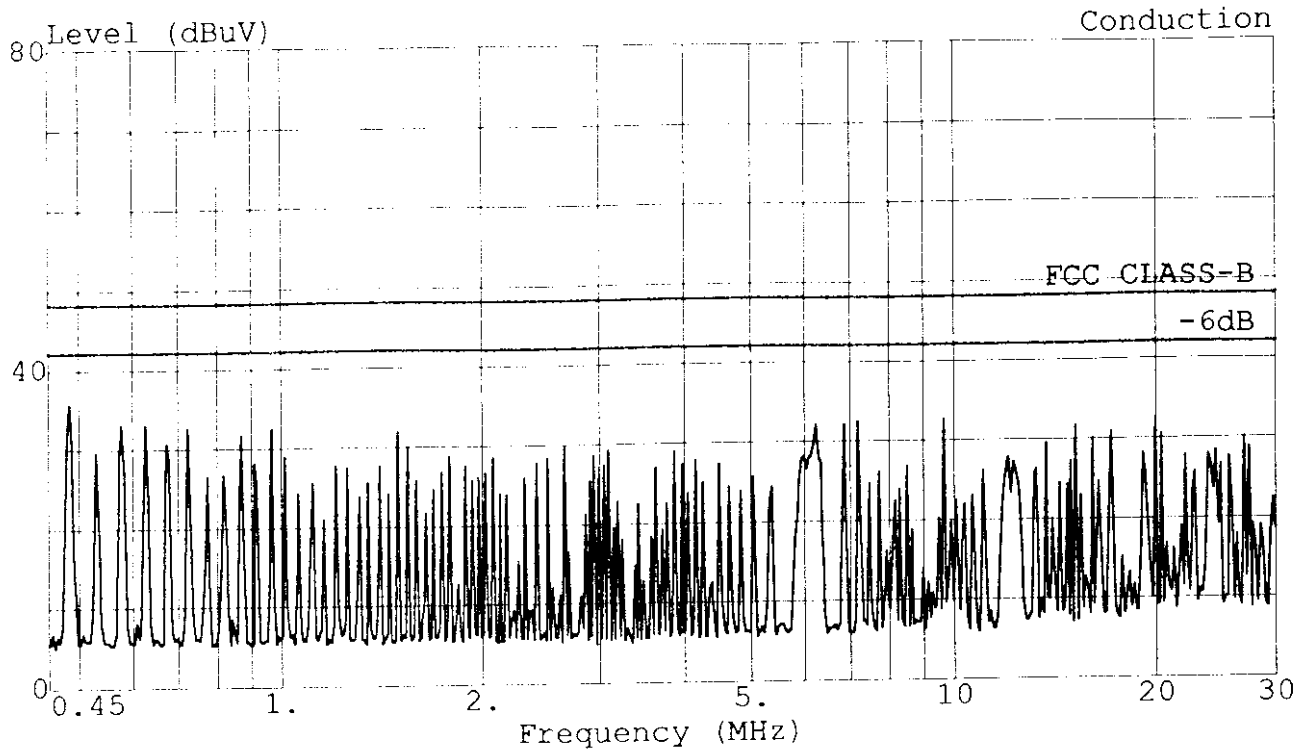

TOKIN

TAIWAN TOKIN EMC ENG. CORP.

Test Site:
#53-11 Tingfu Tsun, Linkou,
Taipei, Taiwan R.O.C.
Tel:02-26092133 Fax:02-26099303

Data#: 23 File#: MATSUSHI.EMI

Date: 1998-08-18 Time: 14:57:22

Trace:
Limit: FCC CLASS-B Probe: LISN(FCC)8-1370-10 LINE
EUT : MONITOR M/N:TX-T5F72
Power: 120Vac/60Hz
Memo : 1024*768;48.4KHz

Ref Trace: