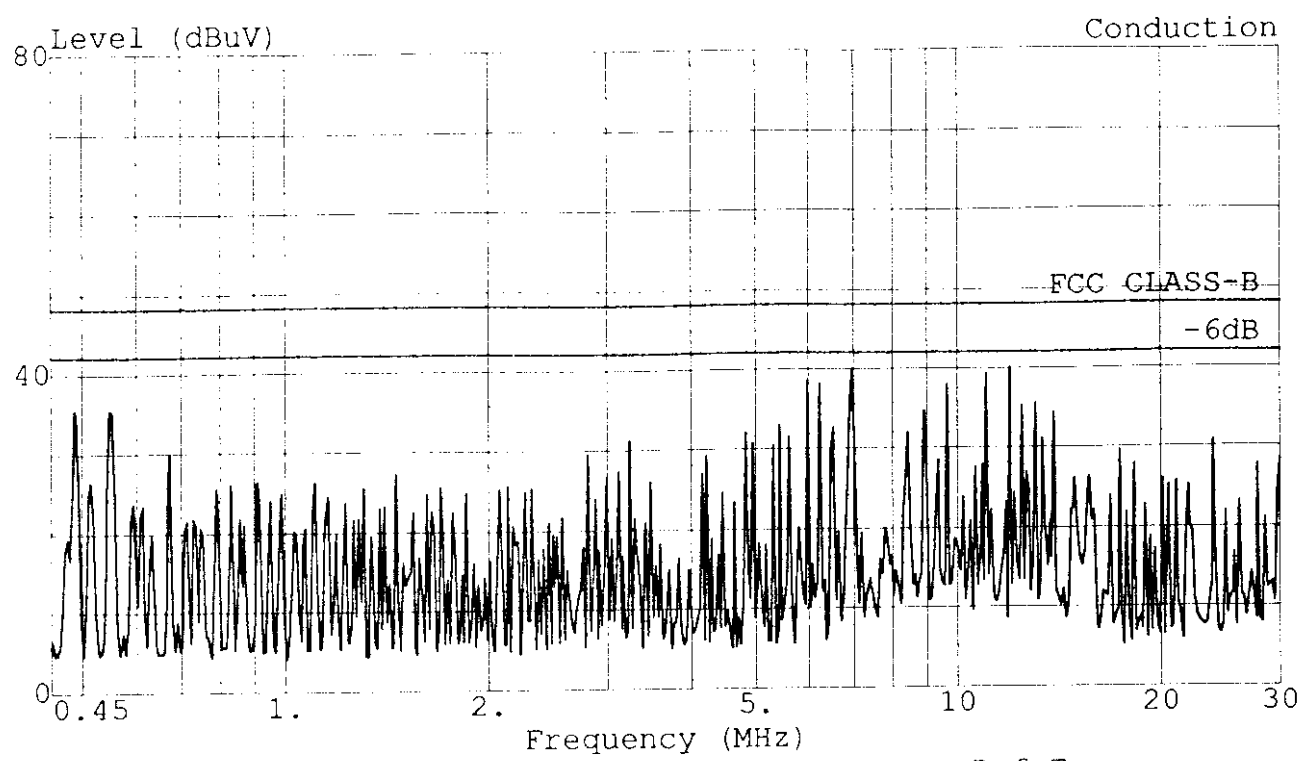

TOKIN

Test Site:
#53-11 Tingfu Tsun, Linkou,
Taipei, Taiwan R.O.C.
Tel:02-26092133 Fax:02-26099303

TAIWAN TOKIN EMC ENG. CORP.

Data#: 47 File#: MATSUSHI.EMI Date: 1998-08-18 Time: 16:35:52

Trace: Ref Trace:
Limit: FCC CLASS-B Probe: LISN(FCC)8-1370-10 LINE
EUT : MONITOR M/N:TX-T5F72
Power: 120Vac/60Hz (FROM PC)
Memo : 800*600;48.1KHz