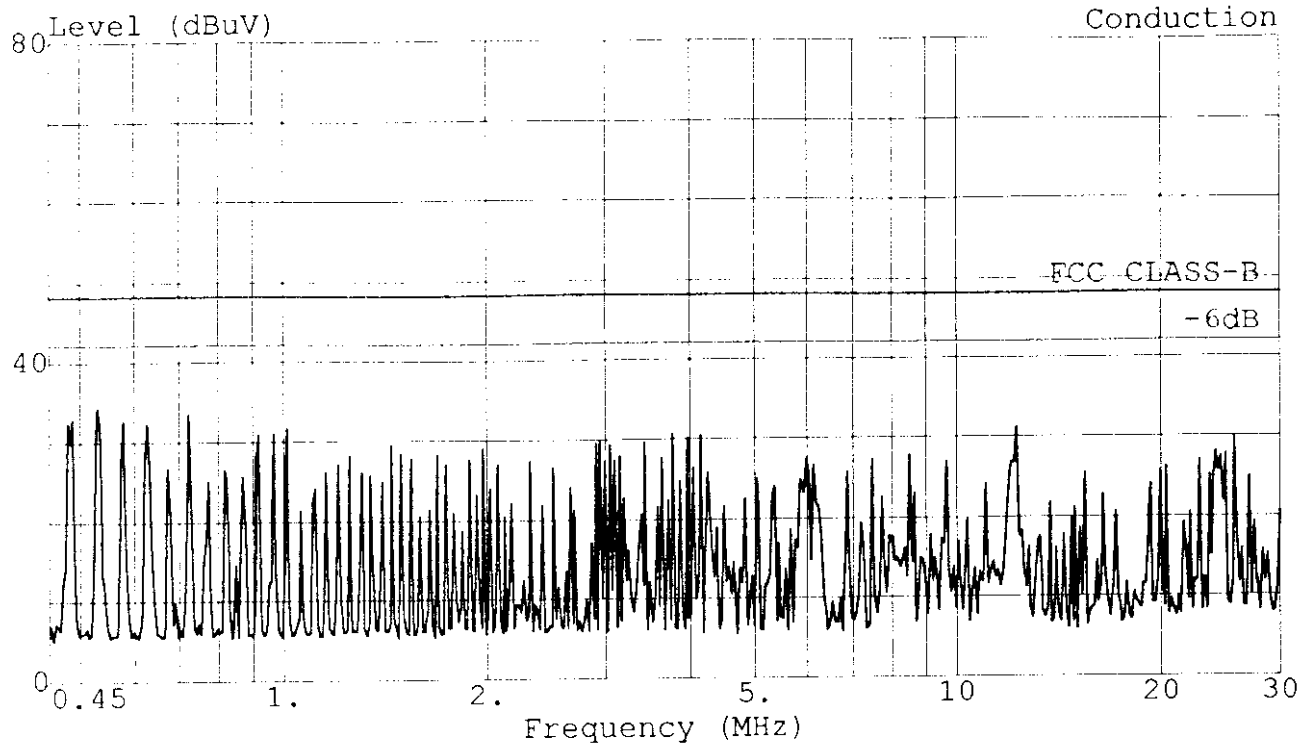

TOKIN

TAIWAN TOKIN EMC ENG. CORP.

Test Site:
#53-11 Tingfu Tsun, Linkou,
Taipei, Taiwan R.O.C.
Tel:02-26092133 Fax:02-26099303

Data#: 22 File#: MATSUSHI.EMI

Date: 1998-08-18 Time: 14:17:17

Trace:
Limit: FCC CLASS-B Probe: LISN(FCC)8-1370-10 LINE
EUT : MONITOR M/N:TX-T5N72
Power: 120Vac/60Hz
Memo : 1024*768;48.4KHz

Ref Trace: