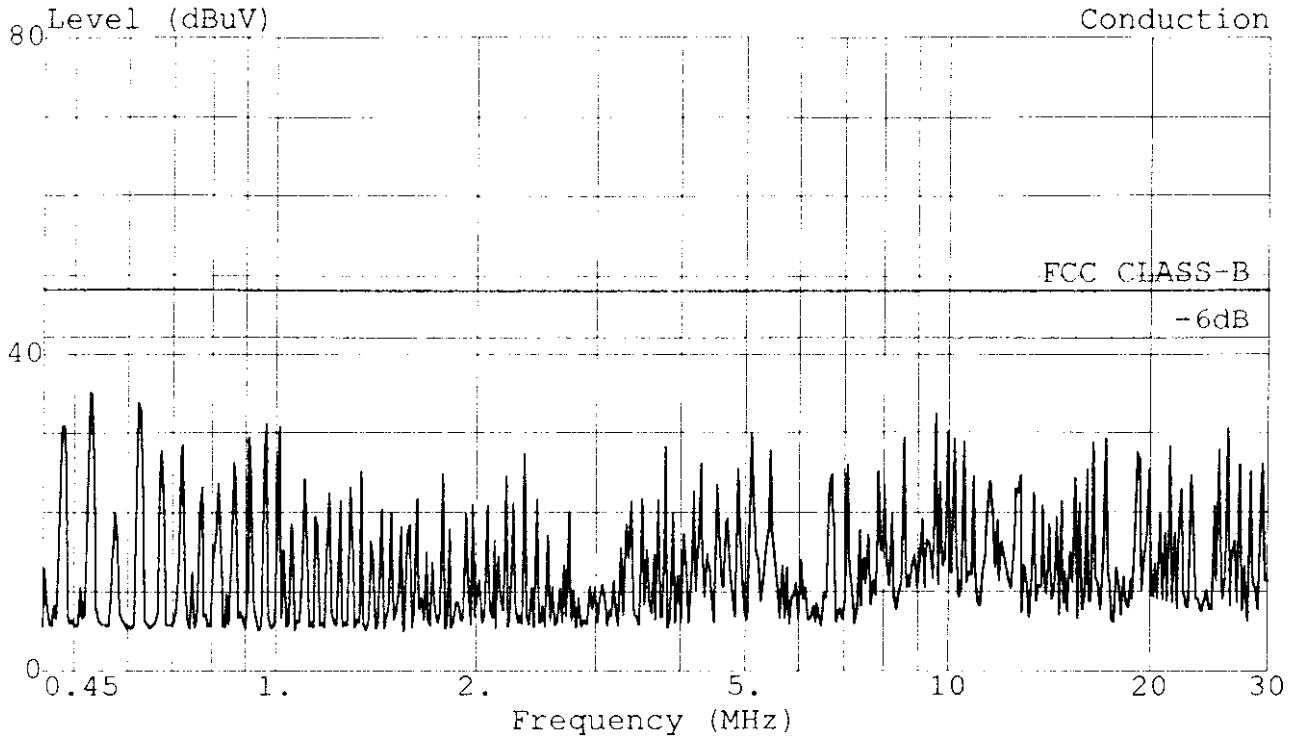

TOKIN

TAIWAN TOKIN EMC ENG. CORP.

Test Site:
#53-11 Tingfu Tsun, Linkou,
Taipei, Taiwan R.O.C.
Tel:02-26092133 Fax:02-26099303

Data#: 14 File#: MATSUSHI.EMI

Date: 1998-08-18 Time: 14:10:49

Trace: Ref Trace:
Limit: FCC CLASS-B Probe: LISN(FCC)8-1370-10 NEUTRAL
EUT : MONITOR M/N:TX-T5N72
Power: 120Vac/60Hz
Memo : 800*600;48.1KHz