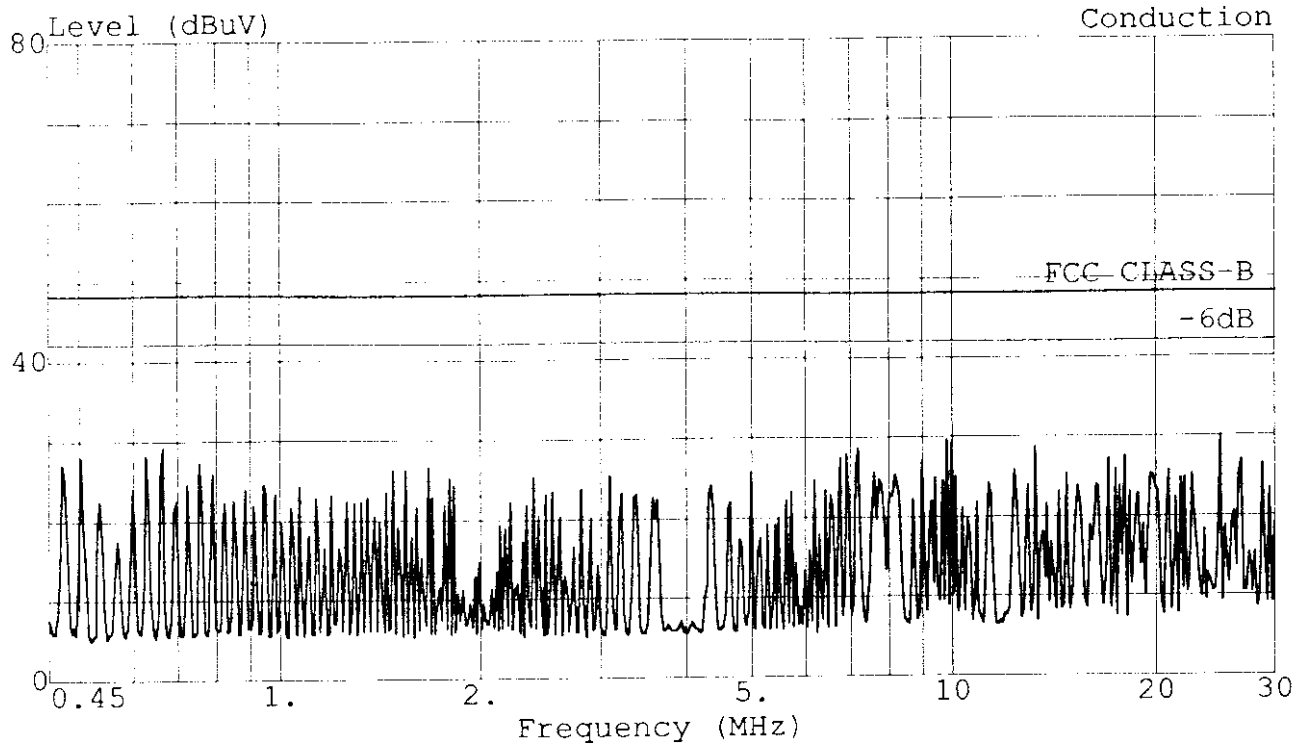

TOKIN

TAIWAN TOKIN EMC ENG. CORP.

Test Site:
#53-11 Tingfu Tsun, Linkou,
Taipei, Taiwan R.O.C.
Tel:02-26092133 Fax:02-26099303

Data#: 17 File#: MATSUSHI.EMI

Date: 1998-08-18 Time: 15:03:31

Trace:
Limit: FCC CLASS-B Probe: LISN(FCC)8-1370-10 LINE
EUT : MONITOR M/N:TX-T5N72
Power: 120Vac/60Hz
Memo : 800*600;37.9KHz

Ref Trace: