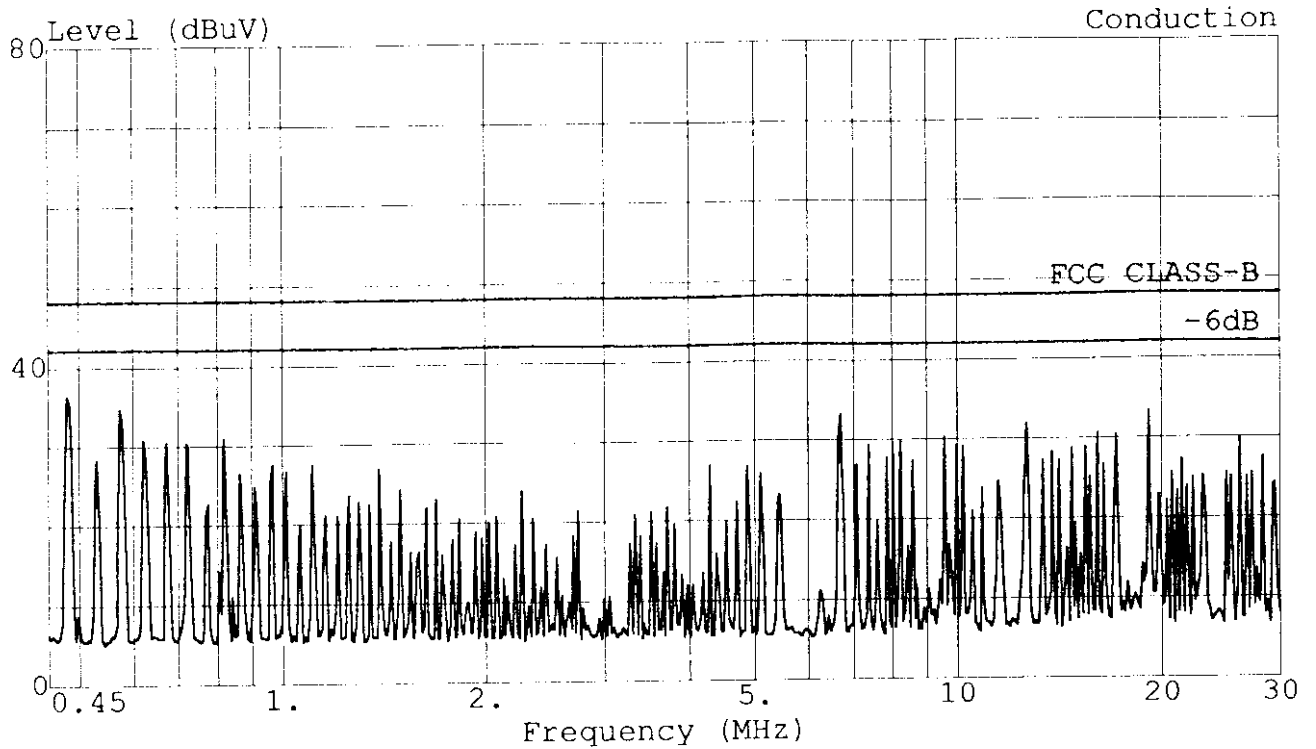

Test Site:
#53-11 Tingfu Tsun, Linkou,
Taipei, Taiwan R.O.C.
Tel:02-26092133 Fax:02-26099303

TAIWAN TOKIN EMC ENG. CORP.

Data#: 32 File#: MATSUSHI.EMI

Date: 1998-08-18 Time: 15:12:10

Trace: Ref Trace:
Limit: FCC CLASS-B Probe: LISN(FCC)8-1370-10 NEUTRAL
EUT : MONITOR M/N:TX-T5F72
Power: 120Vac/60Hz
Memo : 800*600;48.1KHz