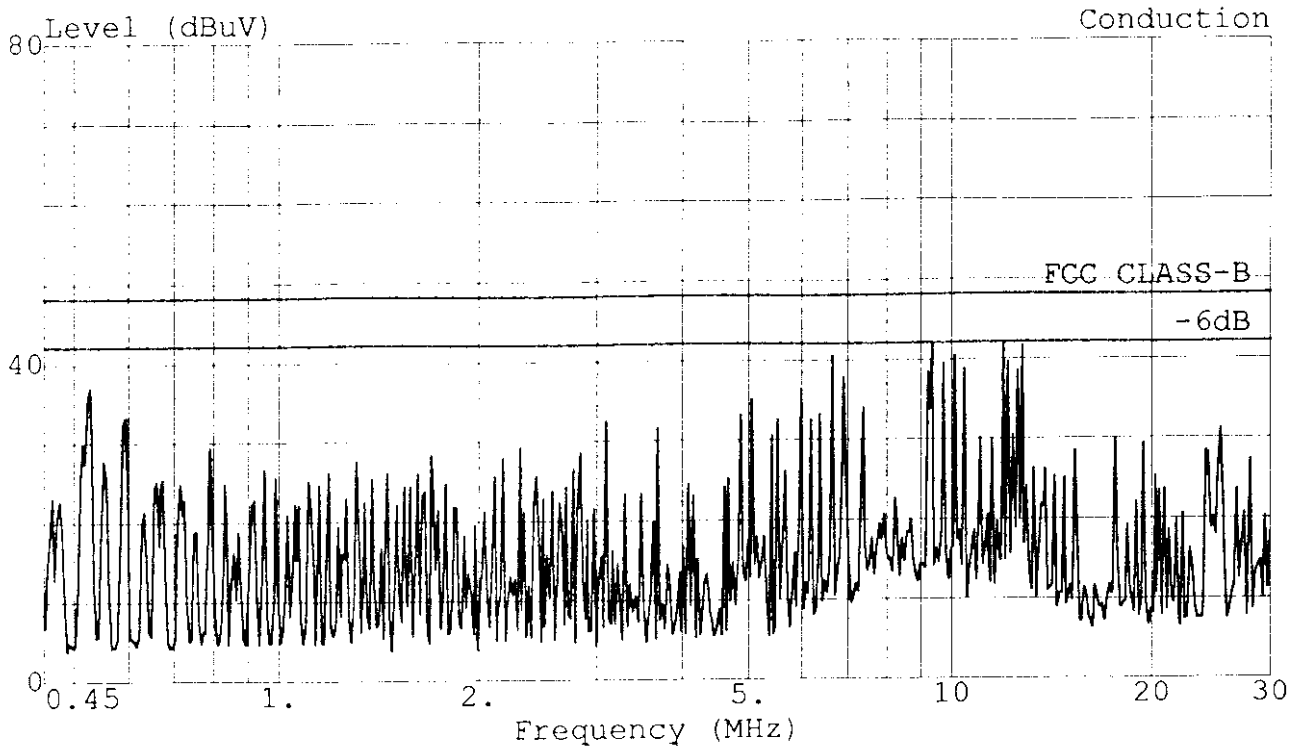

0207

TAIWAN TOKIN EMC ENG. CORP.

Test Site:
#53-11 Tingfu Tsun, Linkou,
Taipei, Taiwan R.O.C.
Tel:02-26092133 Fax:02-26099303

Data#: 41 File#: MATSUSHI.EMI

Date: 1998-08-18 Time: 16:25:13

Trace: Ref Trace:
Limit: FCC CLASS-B Probe: LISN(FCC)8-1370-10 NEUTRAL
EUT : MONITOR M/N:TX-T5F72
Power: 120Vac/60Hz (FROM PC)
Memo : 1280*1024;66KHz