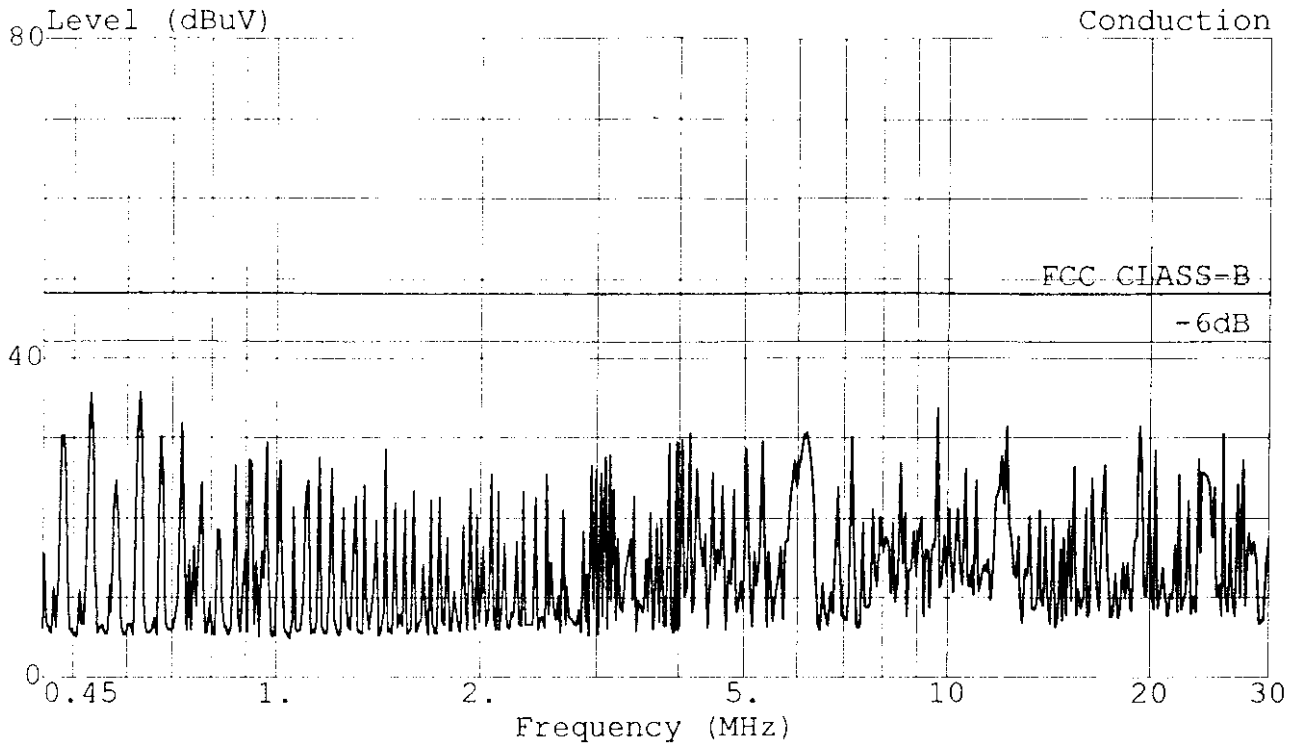

TOKIN

Test Site:
#53-11 Tingfu Tsun, Linkou,
Taipei, Taiwan R.O.C.
Tel:02-26092133 Fax:02-26099303

TAIWAN TOKIN EMC ENG. CORP.

Data#: 21 File#: MATSUSHI.EMI Date: 1998-08-18 Time: 14:16:47

Trace: Ref Trace:
Limit: FCC CLASS-B Probe: LISN(FCC)8-1370-10 NEUTRAL
EUT : MONITOR M/N:TX-T5N72
Power: 120Vac/60Hz
Memo : 1024*768;48.4KHz