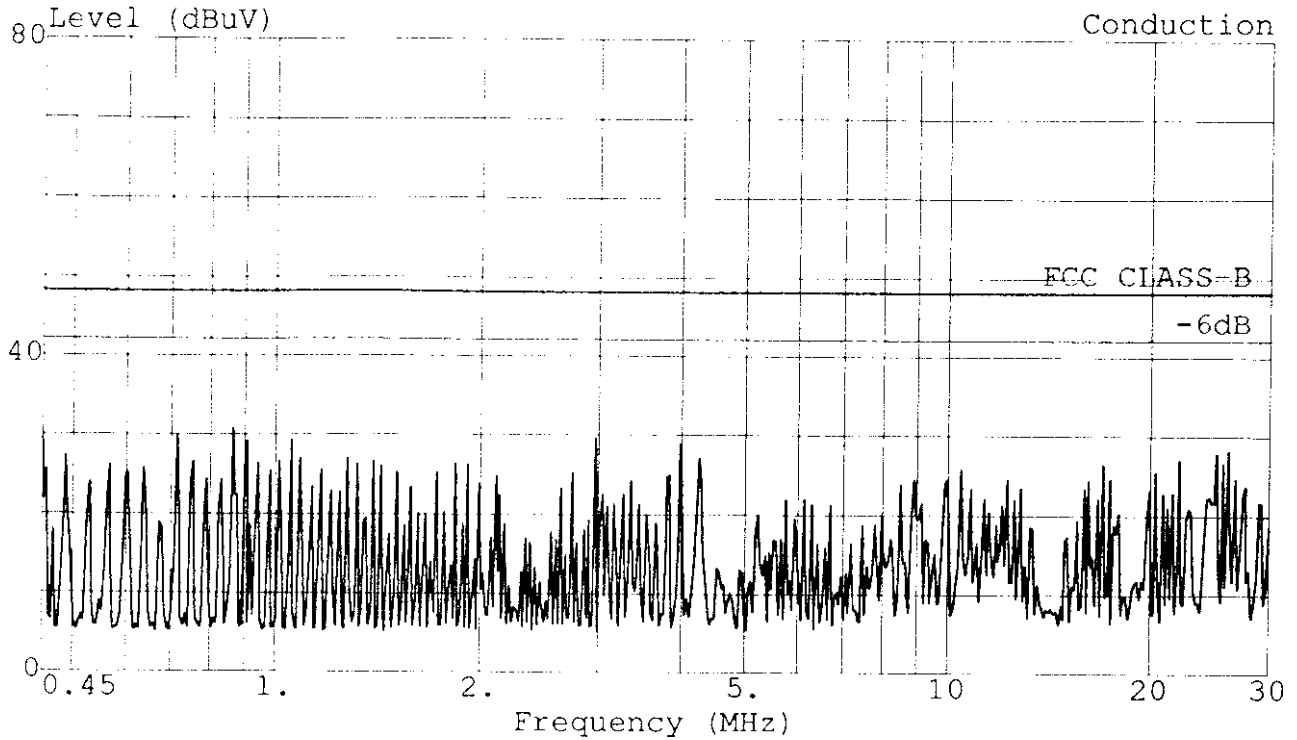

TOKIN

TAIWAN TOKIN EMC ENG. CORP.

Test Site:
#53-11 Tingfu Tsun, Linkou,
Taipei, Taiwan R.O.C.
Tel:02-26092133 Fax:02-26099303

Data#: 16 File#: MATSUSHI.EMI Date: 1998-08-18 Time: 14:12:41

Trace: Ref Trace:
Limit: FCC CLASS-B Probe: LISN(FCC)8-1370-10 LINE
EUT : MONITOR M/N:TX-T5N72
Power: 120Vac/60Hz
Memo : 640*480;37.9KHz