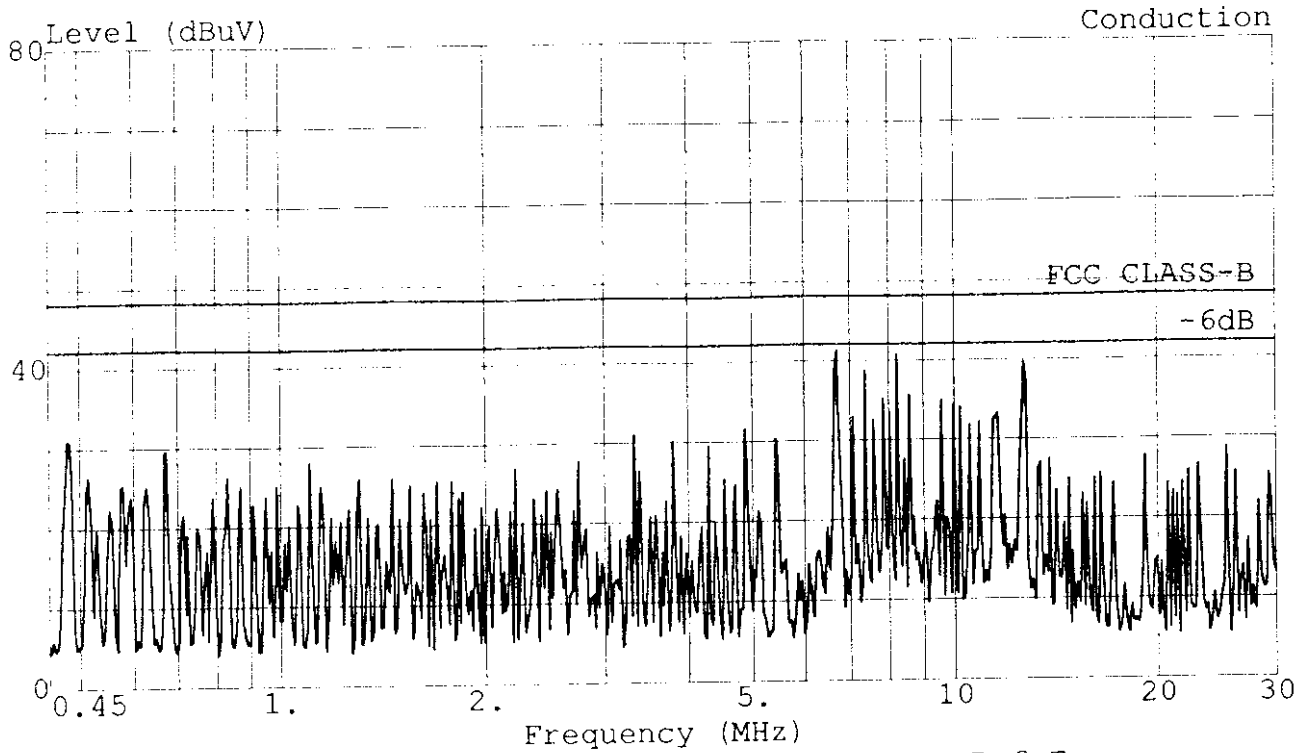

TOKIN

TAIWAN TOKIN EMC ENG. CORP.

Test Site:
#53-11 Tingfu Tsun, Linkou,
Taipei, Taiwan R.O.C.
Tel:02-26092133 Fax:02-26099303

Data#: 51 File#: MATSUSHI.EMI

Date: 1998-08-18 Time: 16:39:22

Trace:
Limit: FCC CLASS-B Probe: LISN(FCC)8-1370-10 LINE
EUT : MONITOR M/N:TX-T5F72
Power: 120Vac/60Hz (FROM PC)
Memo : 640*480;31.5KHz

Ref Trace: