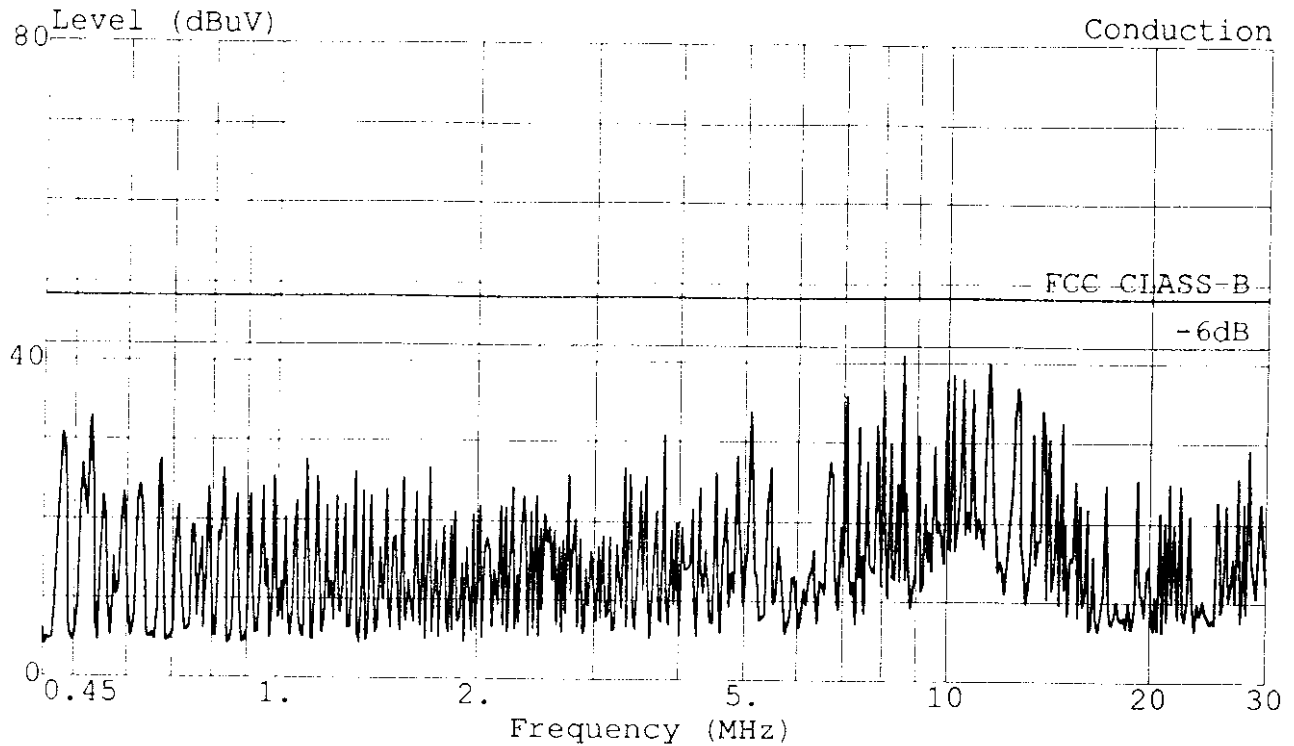

TOKIN

TAIWAN TOKIN EMC ENG. CORP.

Test Site:
#53-11 Tingfu Tsun, Linkou,
Taipei, Taiwan R.O.C.
Tel:02-26092133 Fax:02-26099303

Data#: 91 File#: MATSUSHI.EMI

Date: 1998-08-18 Time: 17:01:59

Trace: Ref Trace:
Limit: FCC CLASS-B Probe: LISN(FCC)8-1370-10 LINE
EUT : MONITOR M/N:TX-T5N72
Power: 120Vac/60Hz (FROM PC)
Memo : 800*600;37.9KHz