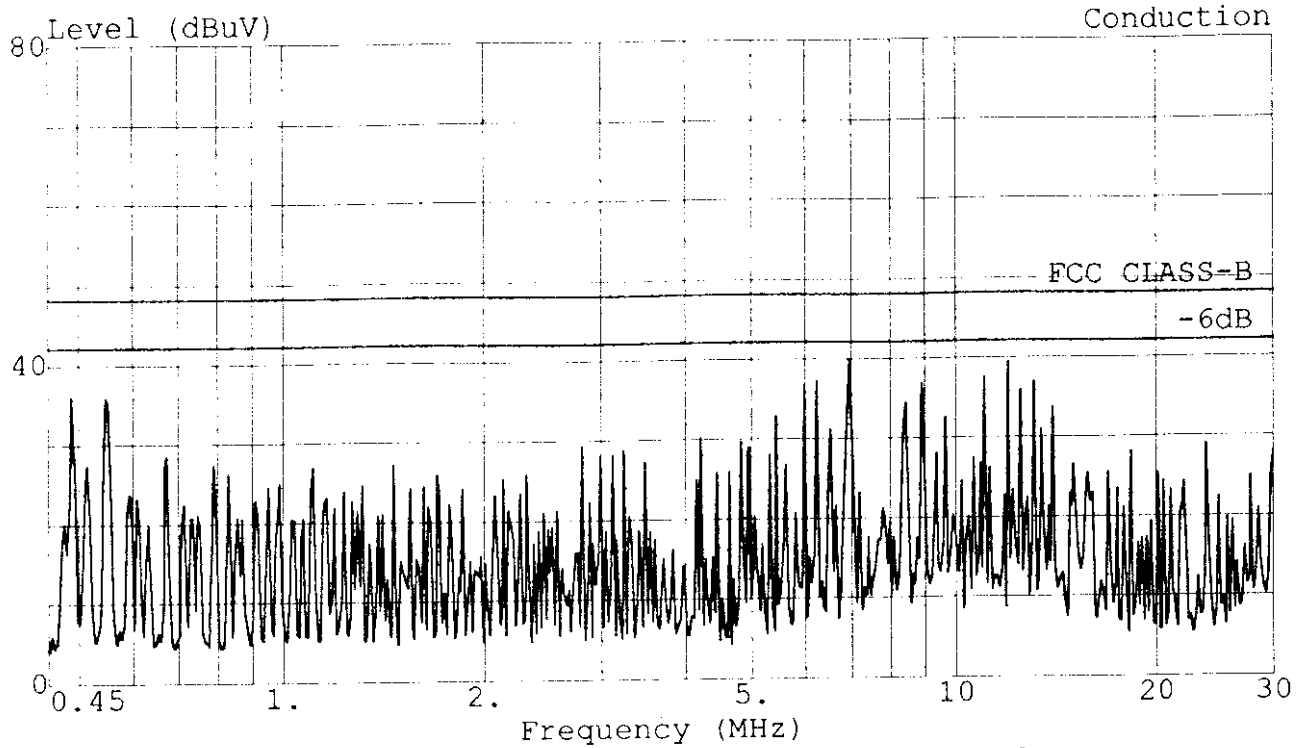

TOKIN

TAIWAN TOKIN EMC ENG. CORP.

Test Site:
#53-11 Tingfu Tsun, Linkou,
Taipei, Taiwan R.O.C.
Tel:02-26092133 Fax:02-26099303

Data#: 46 File#: MATSUSHI.EMI

Date: 1998-08-18 Time: 16:34:59

Trace: Ref Trace:
Limit: FCC CLASS-B Probe: LISN(FCC)8-1370-10 NEUTRAL
EUT : MONITOR M/N:TX-T5F72
Power: 120Vac/60Hz (FROM PC)
Memo : 1024*768;58KHz