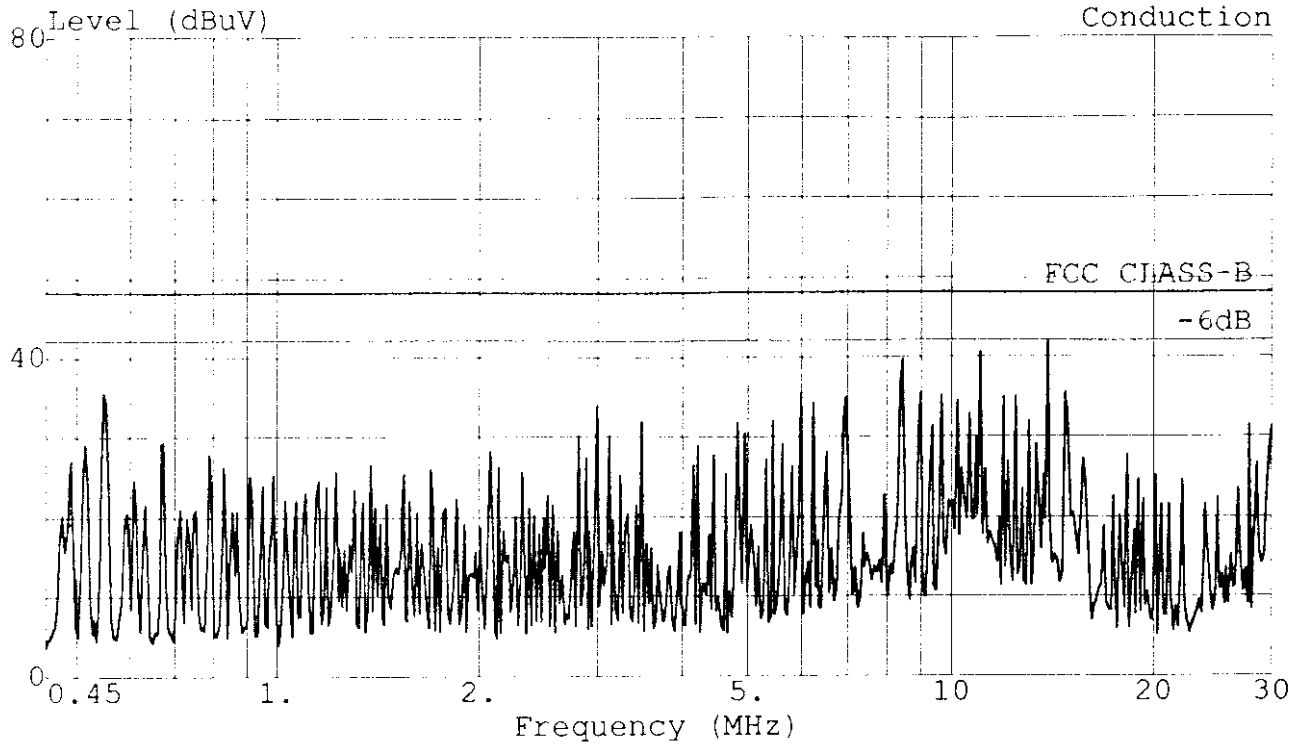

Trace: Ref Trace:
Limit: FCC CLASS-B Probe: LISN(FCC)8-1370-10 LINE
EUT : MONITOR M/N:TX-T5N72
Power: 120Vac/60Hz (FROM PC)
Memo : 1280*1024;66KHz

TOKIN

TAIWAN TOKIN EMC ENG. CORP.

Test Site:
#53-11 Tingfu Tsun, Linkou,
Taipei, Taiwan R.O.C.
Tel:02-26092133 Fax:02-26099303