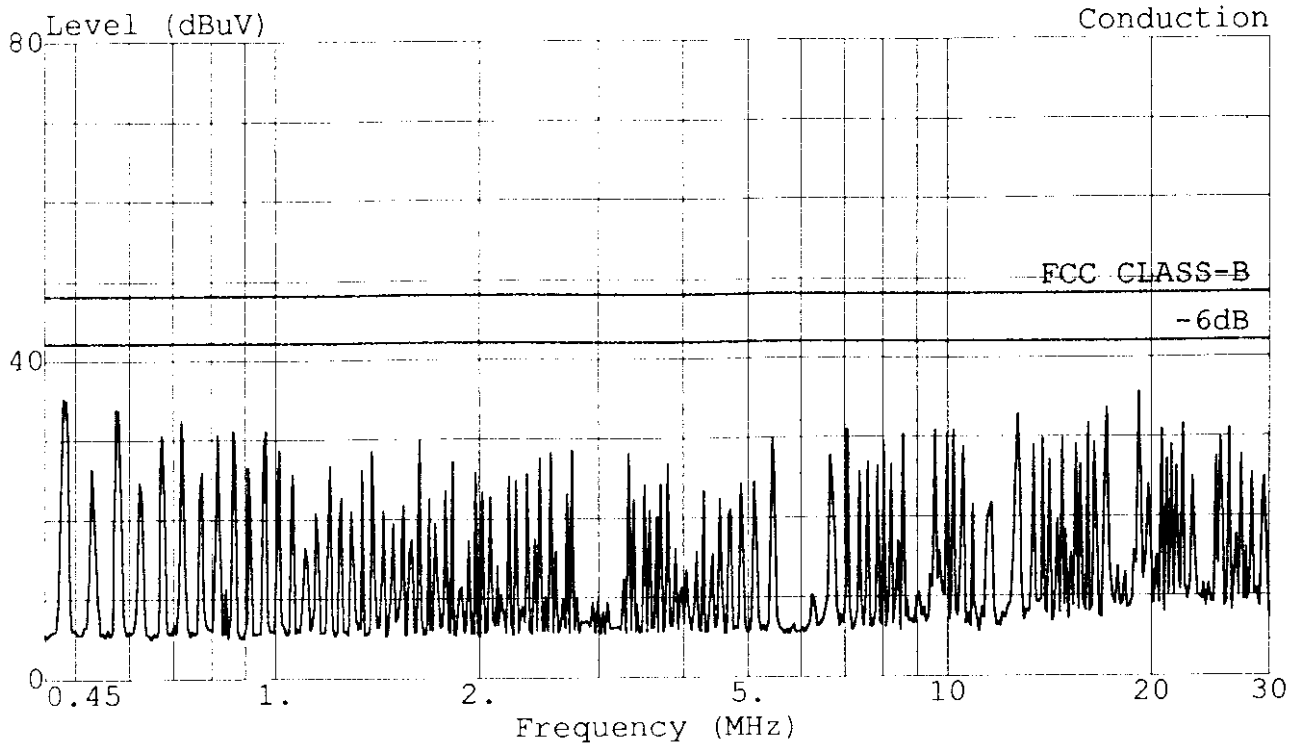

Ref Trace:

TOKIN

TAIWAN TOKIN EMC ENG. CORP.

Test Site:
#53-11 Tingfu Tsun, Linkou,
Taipei, Taiwan R.O.C.
Tel:02-26092133 Fax:02-26099303

Data#: 31 File#: MATSUSHI.EMI

Date: 1998-08-18 Time: 15:11:43

Trace: Ref Trace:
Limit: FCC CLASS-B Probe: LISN(FCC)8-1370-10 LINE
EUT : MONITOR M/N:TX-T5F72
Power: 120Vac/60Hz
Memo : 800*600;48.1KHz