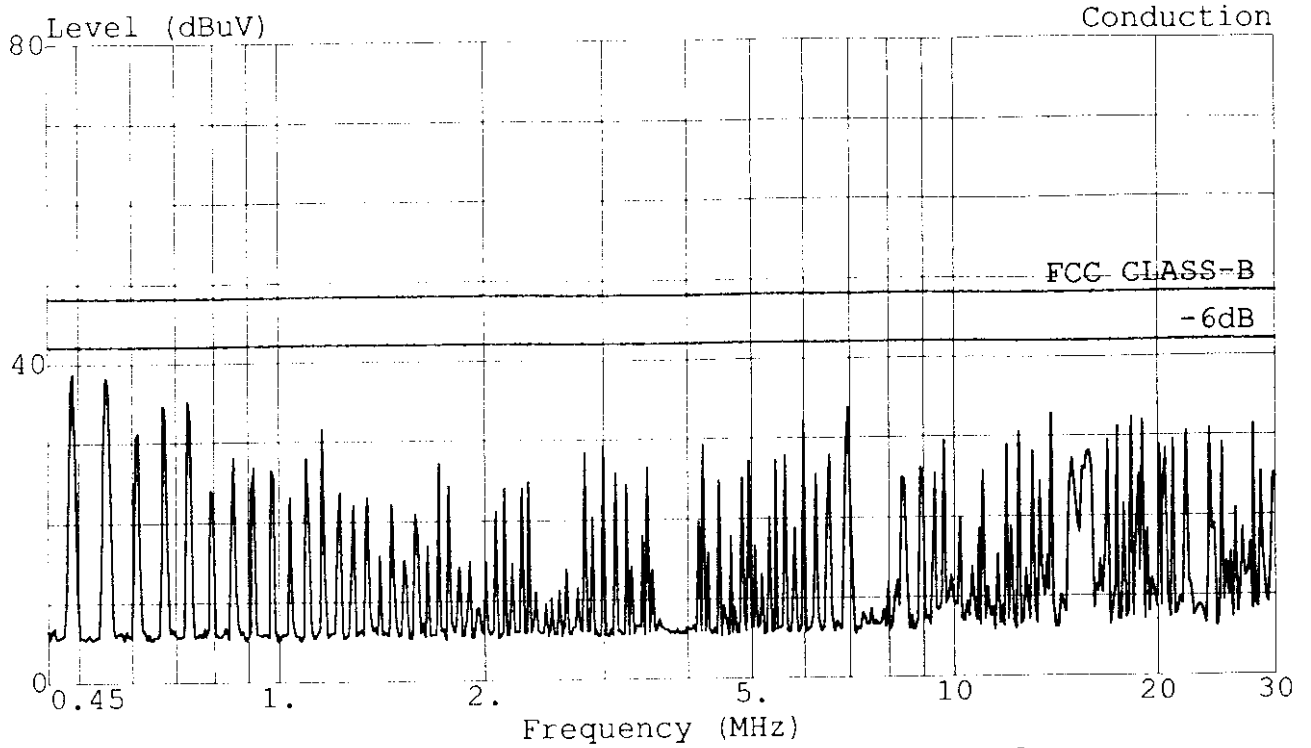

Ref Trace:

TAIWAN TOKIN EMC ENG. CORP.

Test Site:
#53-11 Tingfu Tsun, Linkou,
Taipei, Taiwan R.O.C.
Tel:02-26092133 Fax:02-26099303

Data#: 36 File#: MATSUSHI.EMI

Date: 1998-08-18 Time: 15:15:36

Trace: Ref Trace:
Limit: FCC CLASS-B Probe: LISN(FCC) 8-1370-10 NEUTRAL
EUT : MONITOR M/N:TX-T5F72
Power: 120Vac/60Hz
Memo : 1280*960;61.6KHz