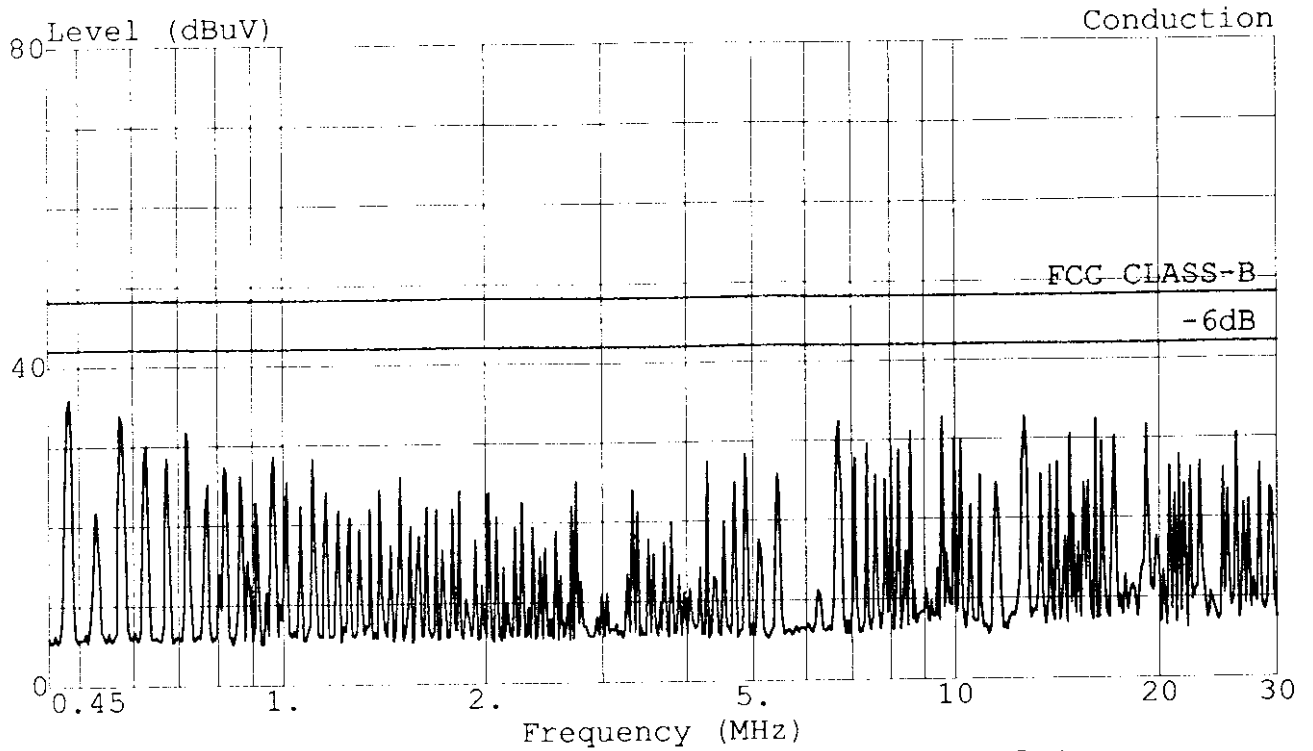

Ref Trace:

TAIWAN TOKIN EMC ENG. CORP.

Test Site:
#53-11 Tingfu Tsun, Linkou,
Taipei, Taiwan R.O.C.
Tel:02-26092133 Fax:02-26099303

Data#: 33 File#: MATSUSHI.EMI

Date: 1998-08-18 Time: 15:12:58

Trace: Ref Trace:
Limit: FCC CLASS-B Probe: LISN(FCC)8-1370-10 NEUTRAL
EUT : MONITOR M/N:TX-T5F72
Power: 120Vac/60Hz
Memo : 1024*768;58KHz