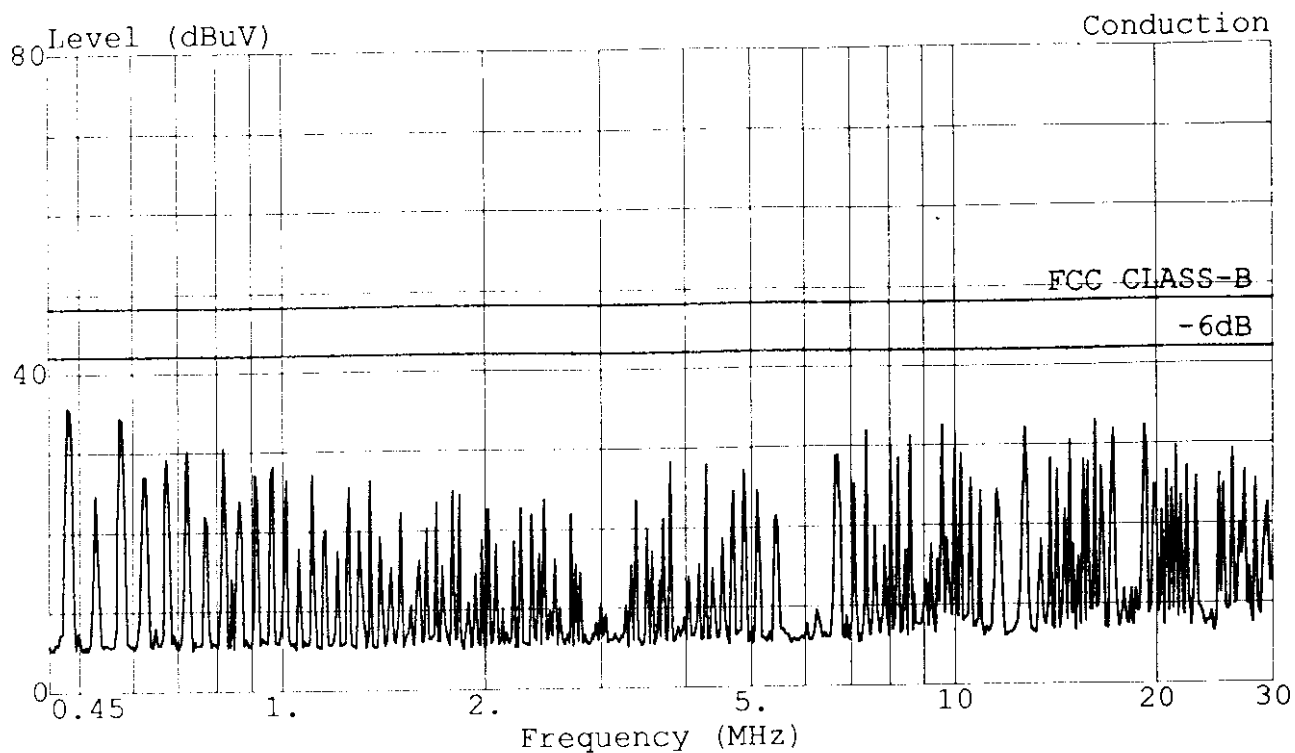

Ref Trace:

TOKIN

TAIWAN TOKIN EMC ENG. CORP.

Test Site:
#53-11 Tingfu Tsun, Linkou,
Taipei, Taiwan R.O.C.
Tel:02-26092133 Fax:02-26099303

Data#: 29 File#: MATSUSHI.EMI

Date: 1998-08-18 Time: 15:10:28

Trace: Ref Trace:
Limit: FCC CLASS-B Probe: LISN(FCC)8-1370-10 NEUTRAL
EUT : MONITOR M/N:TX-T5F72
Power: 120Vac/60Hz
Memo : 800*600;37.9KHz