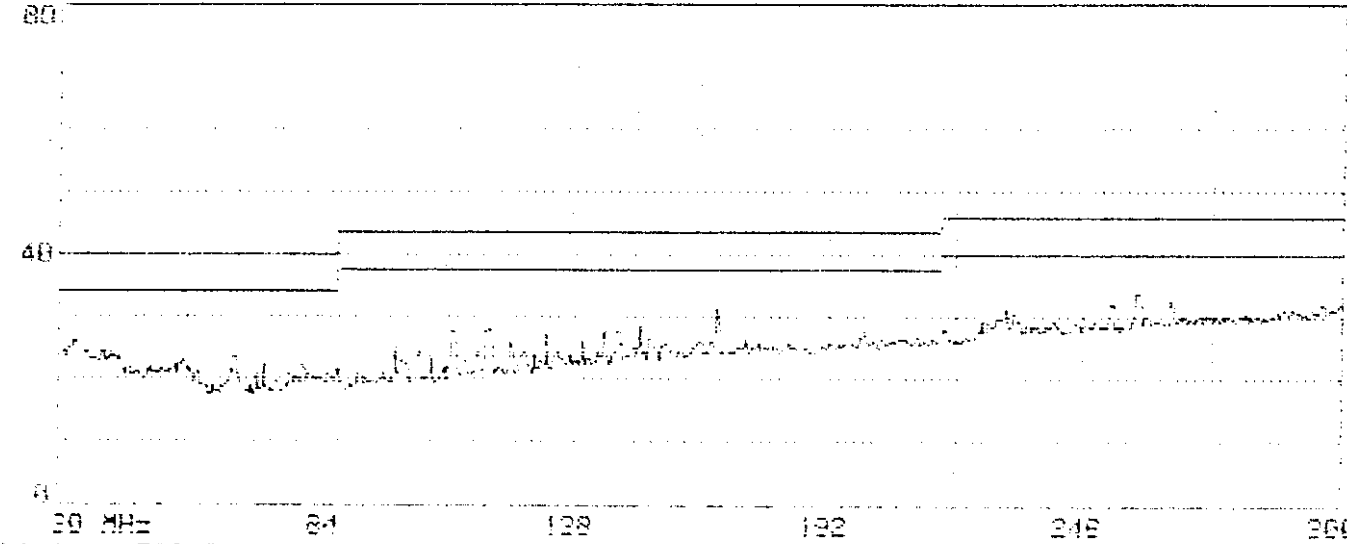

30 MHz 30 100 100 300
Limit : FCC CLASS-B 0m Probe: 99001050(100)1223 HORIZONTAL
EUT : 15" MONITOR N-N.TX-T5F72 Power : 120Vac/60Hz
Margin: 6dB Standard: 0 Trace: 1295, 0, 0, 0, 0
Remo : 37.5kHz(800*500)