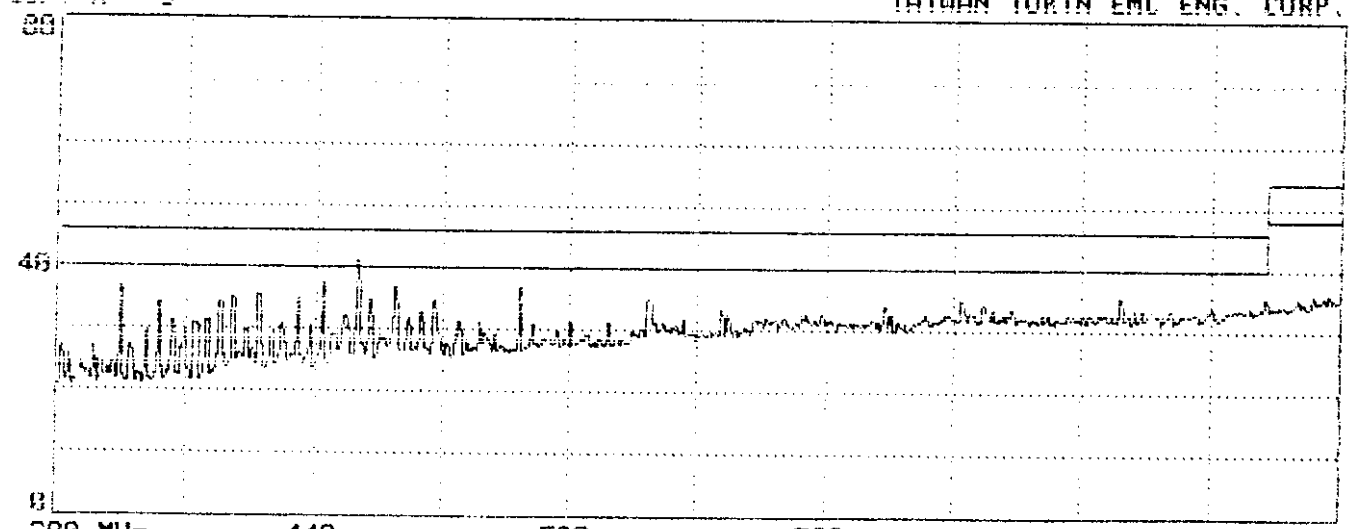

300 MHz 440 580 720 860 1000
Limit : FCC CLASS-B 3m Probe: UHALP91079(A3)1223 VERTICAL
EUT : 15" MONITOR M/N:TX-T5N72 Power: 120Vac/60Hz
Margin: 6dB Standard: 0 Trace: 1262, 0, 0, 0, 0
Memo : 66KHz(1200*1024)