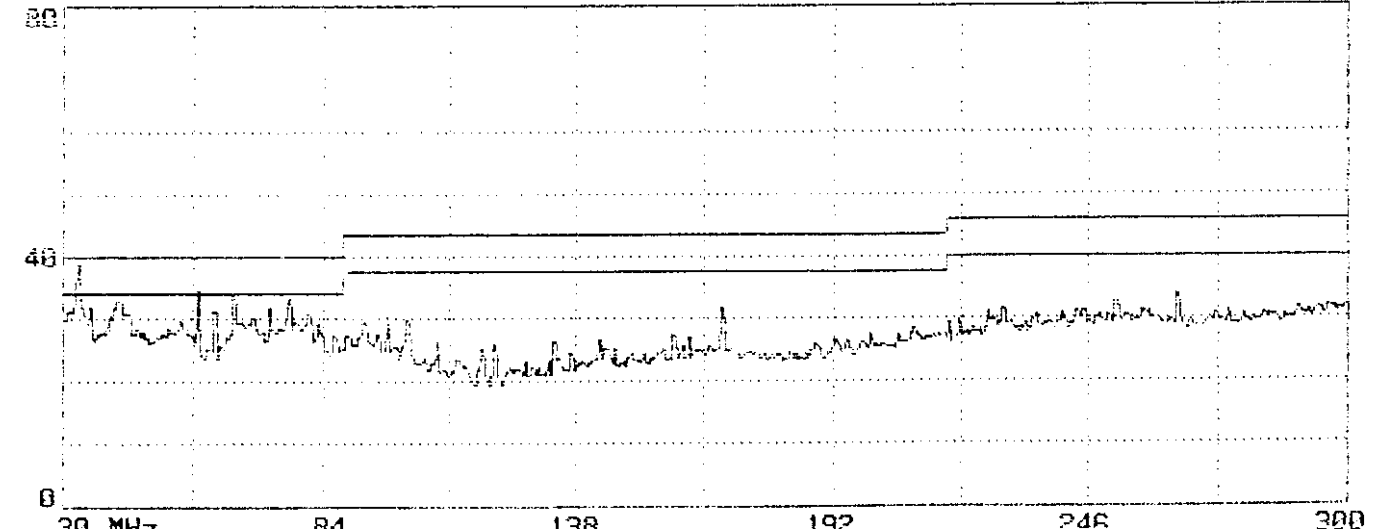

Limit : FCC CLASS-B 3m Probe: BBA9105B (A3) 1223 VERTICAL
EUT : 15" MONITOR M/N: TX-T5N72 Power : 120Vac/60Hz
Margin: 6dB Standard: 0 Trace: 1282, 0, 0, 0, 0
Memo : 31.5KHz (640*480)