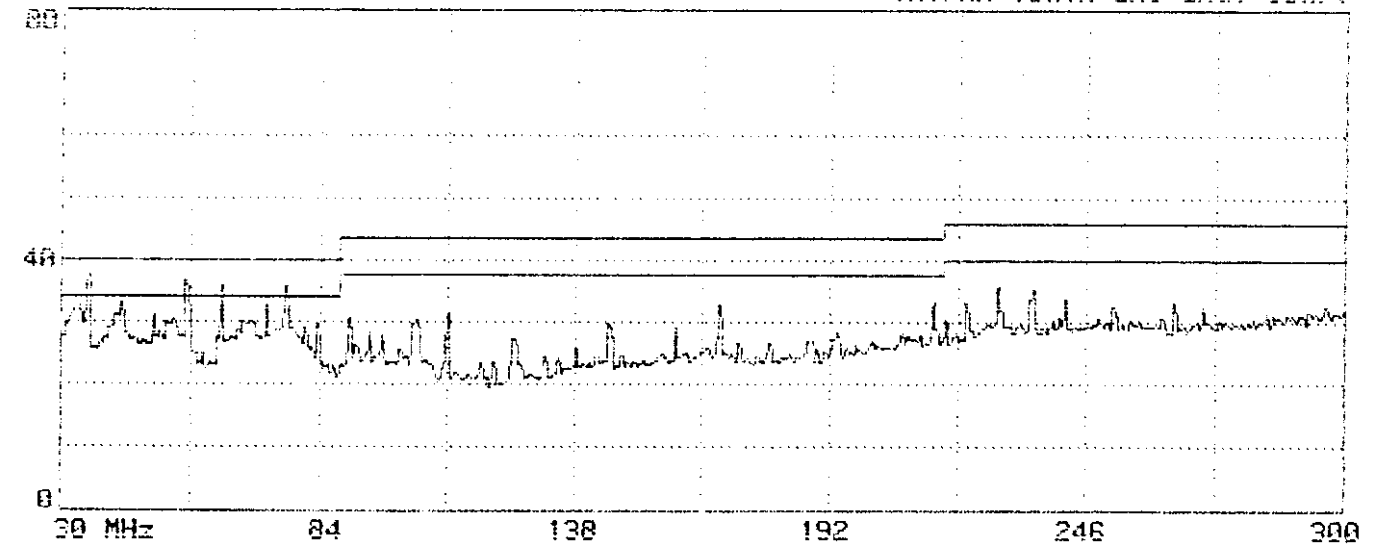

Limit : FCC CLASS-B 3m Probe: BB09105B(A3)1223 VERTICAL
EUT : 15" MONITOR M/N:TX-T5N72 Power: 120Vac/60Hz
Margin: 6dB Standard: 0 Trace: 1266, 0, 0, 0, 0
Memo : 61.6KHz(1280*960)