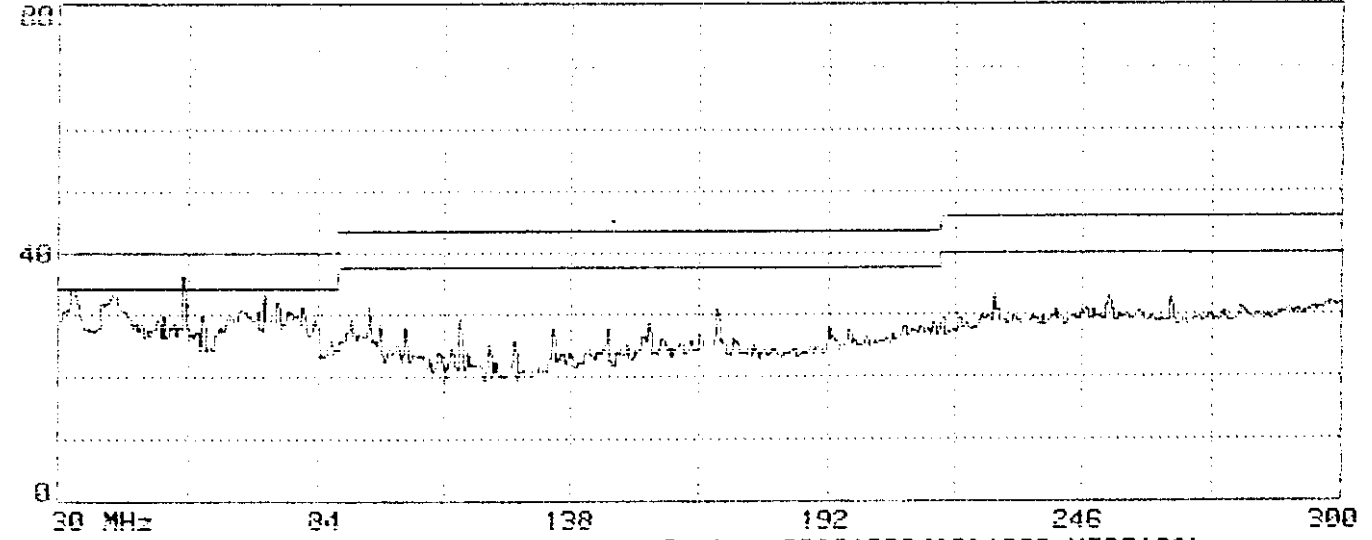

Limit : FCC CLASS-B 3m Probe: BBA9105B(A3)1223 VERTICAL
EUT : 15" MONITOR M/N:TX-T5N72 Power : 120Vac/60Hz
Margin: 6dB Standard: 0 Trace: 1276, 0, 0, 0, 0
Memo : 37.9KHz(640*480)