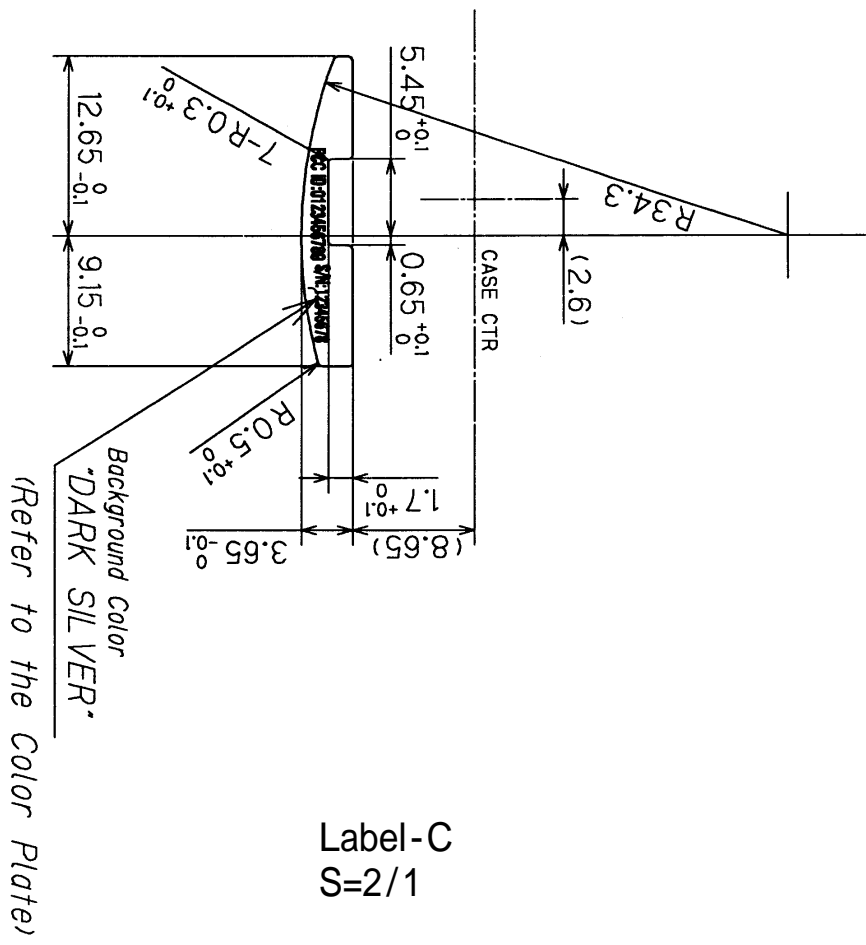

Label-A
S=2/1

Label-B
S=2/1

Label-C
S=2/1

Panasonic Made in
Model No. EB-BHX704 Philippines
 **Bluetooth**

Label-A

Label-B

Label-C