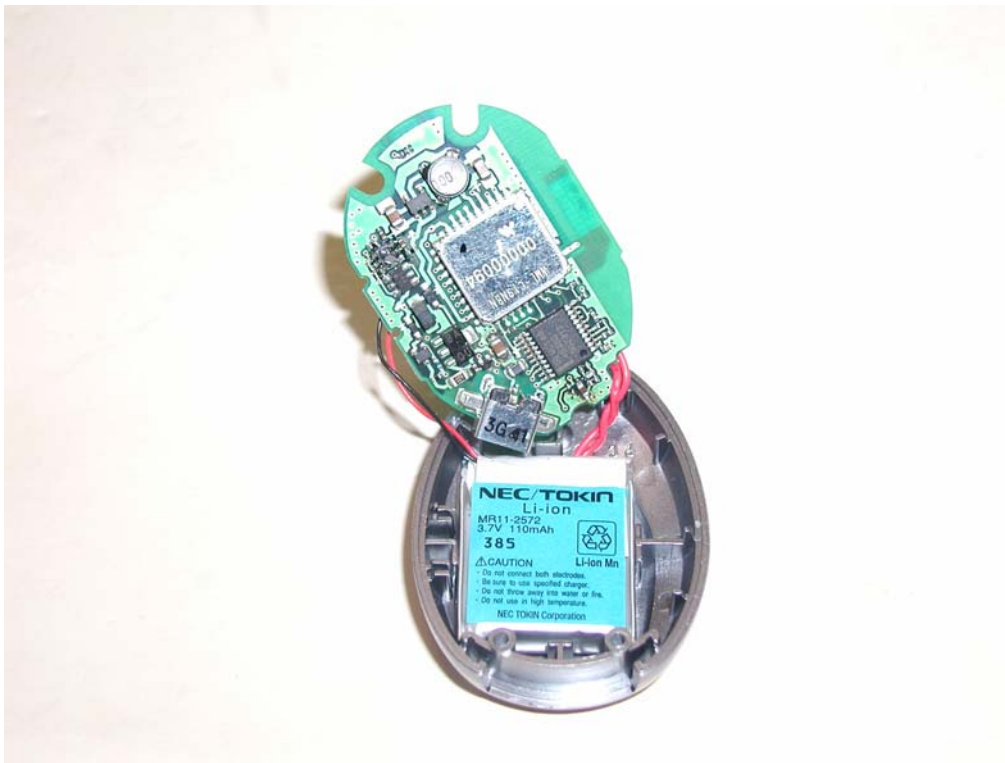

FCC ID: ACJ29082EBBHX70

Internal Photo

Matsushita Electric Industrial Co. Ltd.

Inside with cover (No.1)

Inside with cover (No.2)