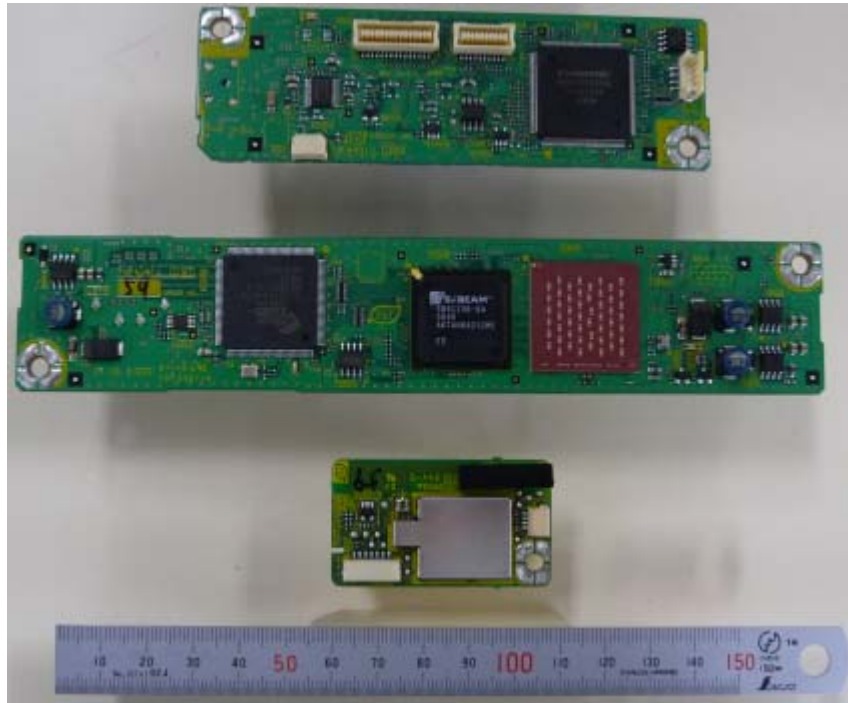

- TU-WHT1U Internal design

Panasonic Corporation

AVC Networks Company, Visual Products And Display Device Business Group
1-15 Matsuo-cho, Kadoma City, Osaka 571-8504, JAPAN

- TU-WHT1U Internal design

- TU-WHT1U Internal design