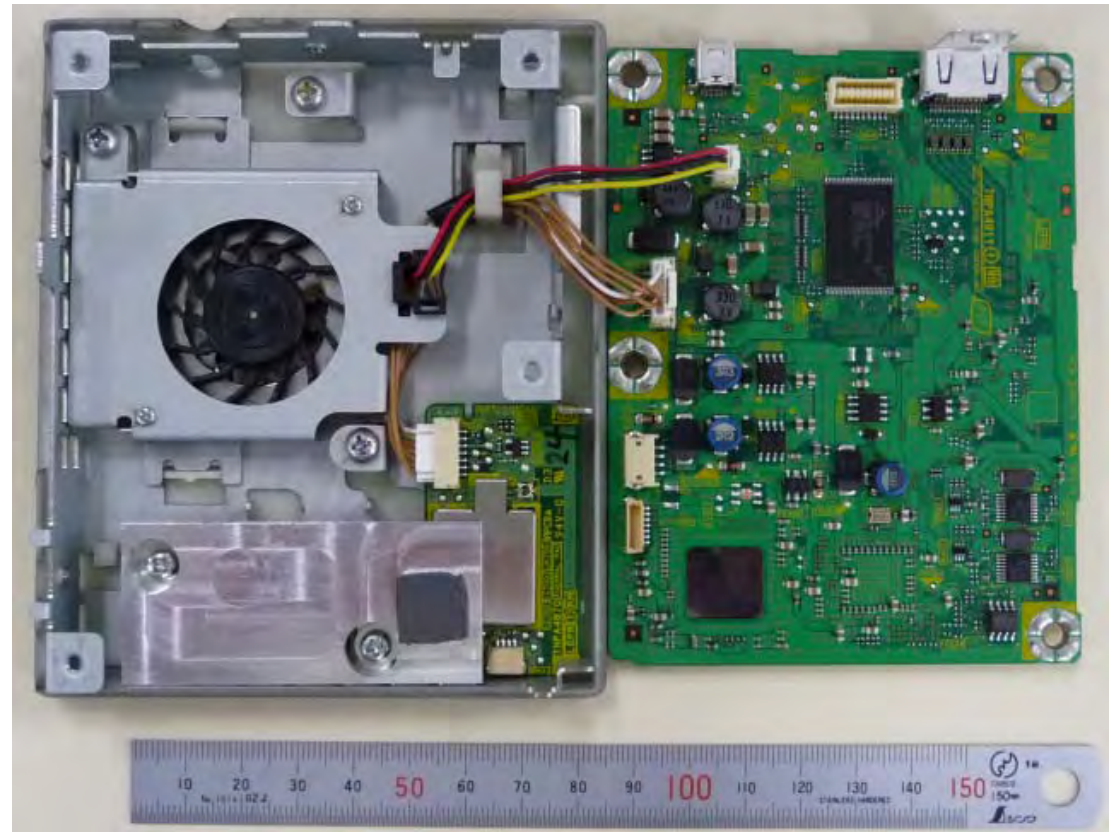

- TU-WHR1U Internal design

- TU-WHR1U Internal design

**Panasonic Corporation**

AVC Networks Company, Visual Products And Display Device Business Group  
1-15 Matsuo-cho, Kadoma City, Osaka 571-8504, JAPAN

- TU-WHR1U Internal design

- TU-WHR1U Internal design