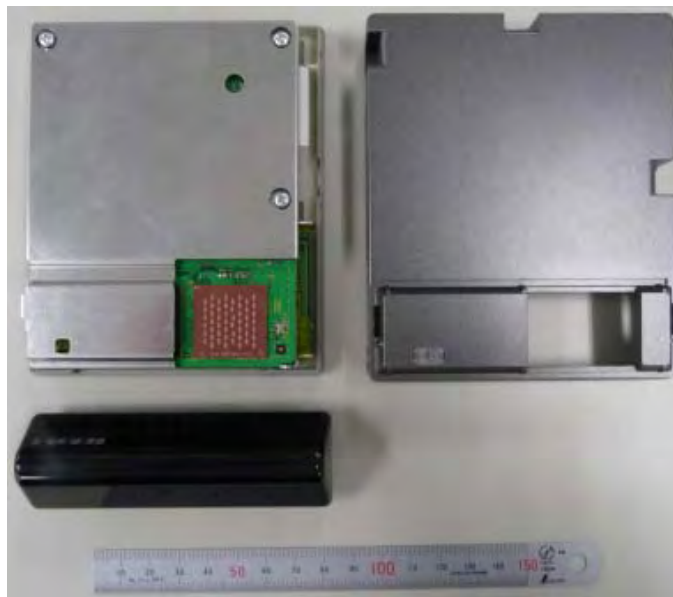

- TU-WHR1U Internal design

- TU-WHR1U Internal design

**Panasonic Corporation**

AVC Networks Company, Visual Products And Display Device Business Group  
1-15 Matsuo-cho, Kadoma City, Osaka 571-8504, JAPAN

- TU-WHR1U Internal design

- TU-WHR1U Internal design