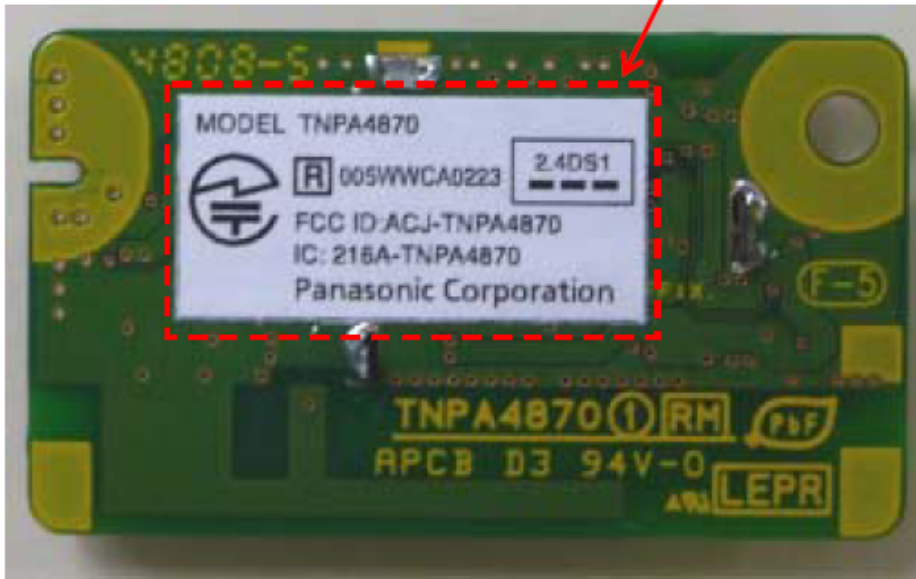

Label format

Panasonic

- TNPA4870 Location of the Label

Certification label

Panasonic Corporation

AVC Networks Company
Visual Products And Display Device Business Group
1-15 Matsuo-cho, Kadoma, Osaka, JAPAN

Panasonic

- Display of the Tuner box into which TNPA4870 is installed

Panasonic Corporation

AVC Networks Company
Visual Products And Display Device Business Group
1-15 Matsuo-cho, Kadoma, Osaka, JAPAN