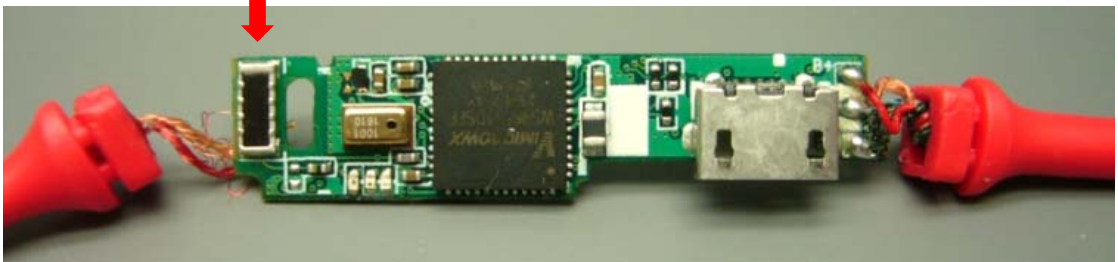

RP-HJE120B Inner Photos

Remote control (main:Bluetooth module)

Antenna

Battery case

battery

upper

lower

Print wire board