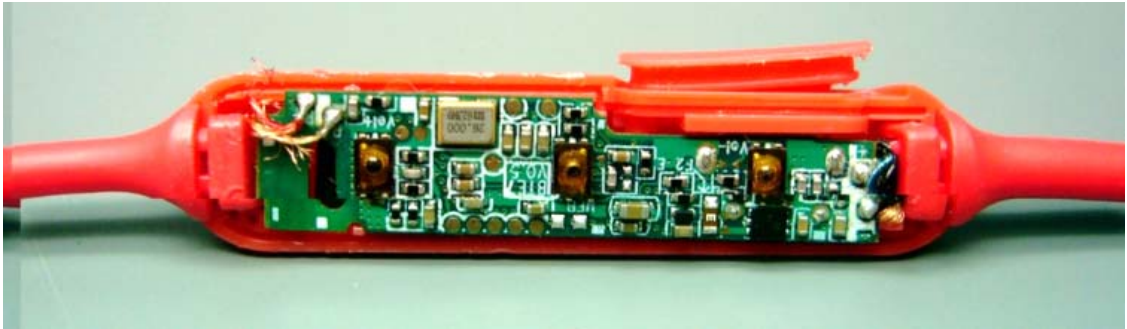

RP-HJE120B Inner Photos

Remote control (main:Bluetooth module)

Antenna

Battery case

battery

upper

lower

Print wire board