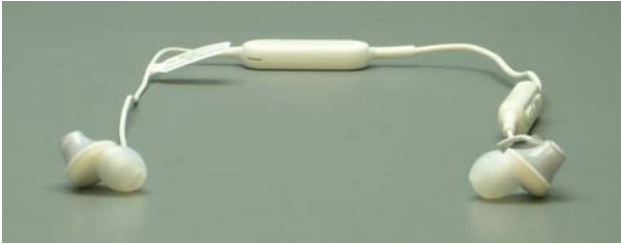

## RP-HJE120B Outer Photos

Front

Rear

Top

Bottom

Left

Right

### Note:

There are four types of enclosure color, White, Black, Blue and Red, for this application product. The difference of enclosure color does not affect the radio characteristic of this product.