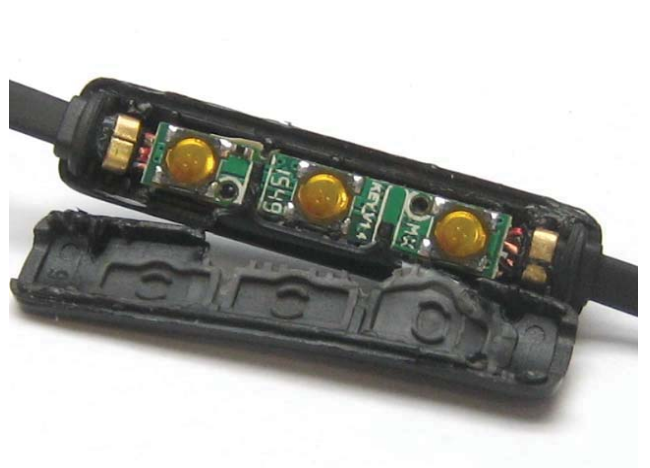

Controller

Controller