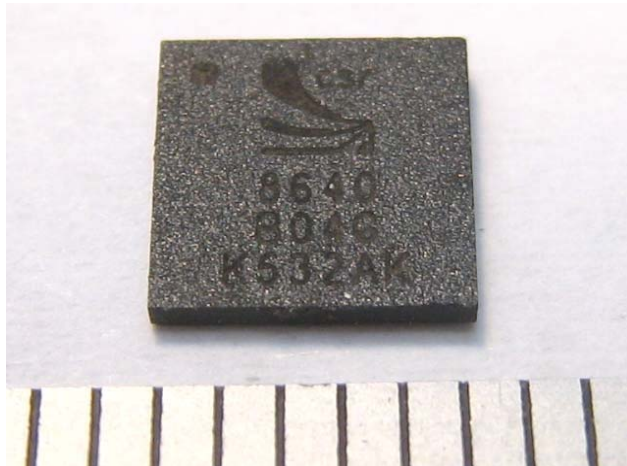

RP-BTS30 Inner Photos

Left side (Battery and Thermistor board)

Right side

Right side board (Back)

Right side board (front)

RP-BTS30 Inner Photos

Earphone Speaker

Right side board (front)

Battery

Battery

Bluetooth Module

Bluetooth Module

RP-BTS30 Inner Photos

Thermistor board

Thermistor board

Controller