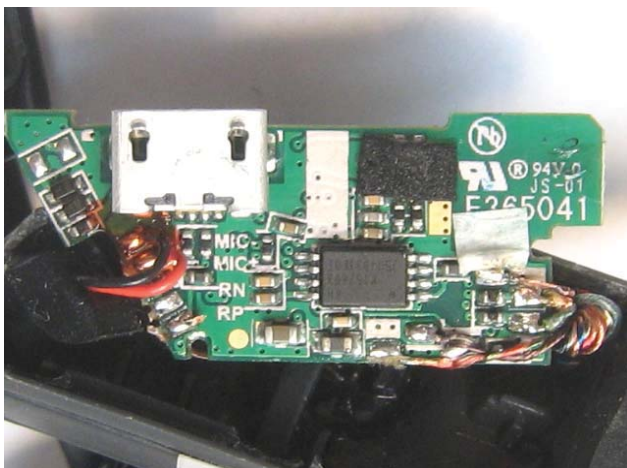

RP-BTS30 Inner Photos

Left side (Battery and Thermistor board)

Right side

Right side board (Back)

Right side board (front)

RP-BTS30 Inner Photos

Earphone Speaker

Right side board (front)

Battery

Battery

Bluetooth Module

Bluetooth Module

RP-BTS30 Inner Photos

Thermistor board

Thermistor board

Controller