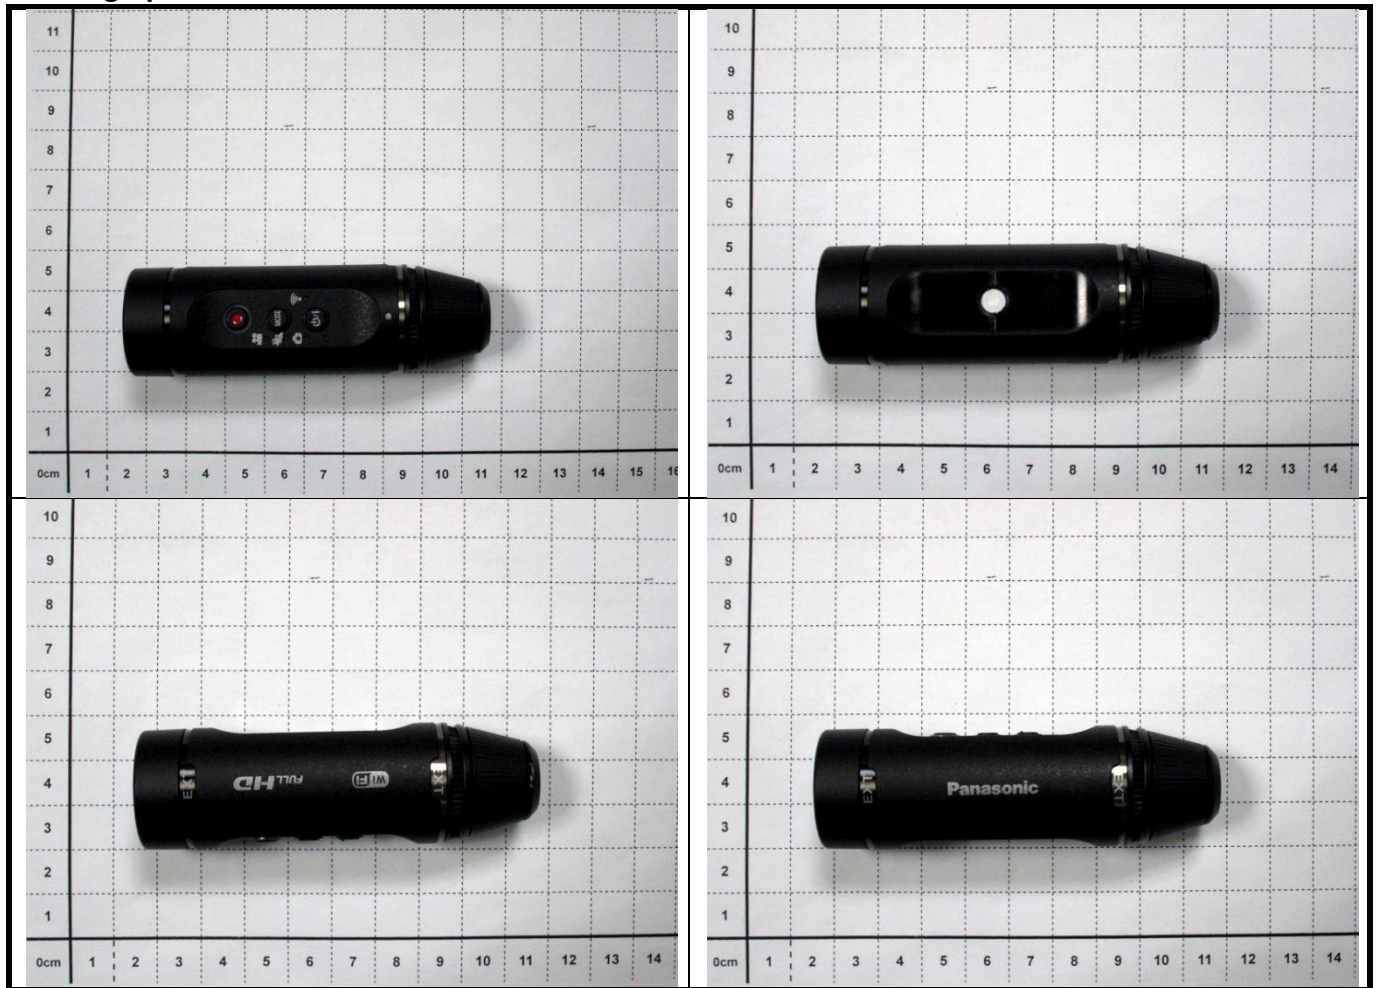

FCC SAR Test Report

<Photographs of EUT>

<Antenna Location>

FCC SAR Test Report

<Photographs of SAR Setup>

Front Face of EUT with 0 cm Gap

Top Side of EUT with 0 cm Gap

Left Side of EUT with 0 cm Gap

Right Side of EUT with 0 cm Gap