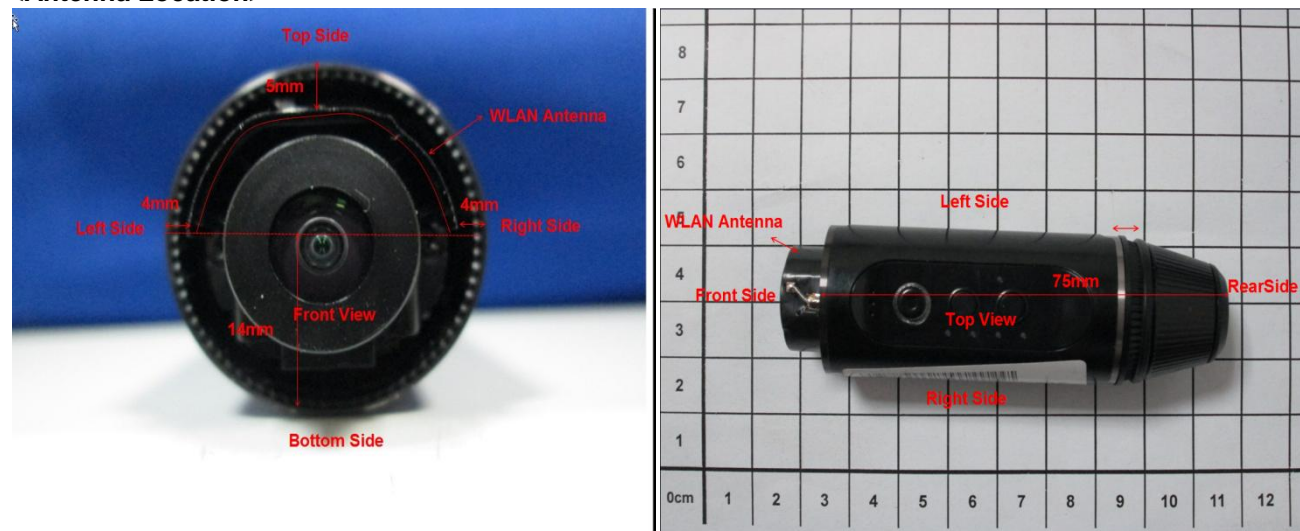

FCC SAR Test Report

<Photographs of EUT>

<Antenna Location>

FCC SAR Test Report

<Photographs of SAR Setup>

Front Face of EUT with 0 cm Gap

Top Side of EUT with 0 cm Gap

Left Side of EUT with 0 cm Gap

Right Side of EUT with 0 cm Gap