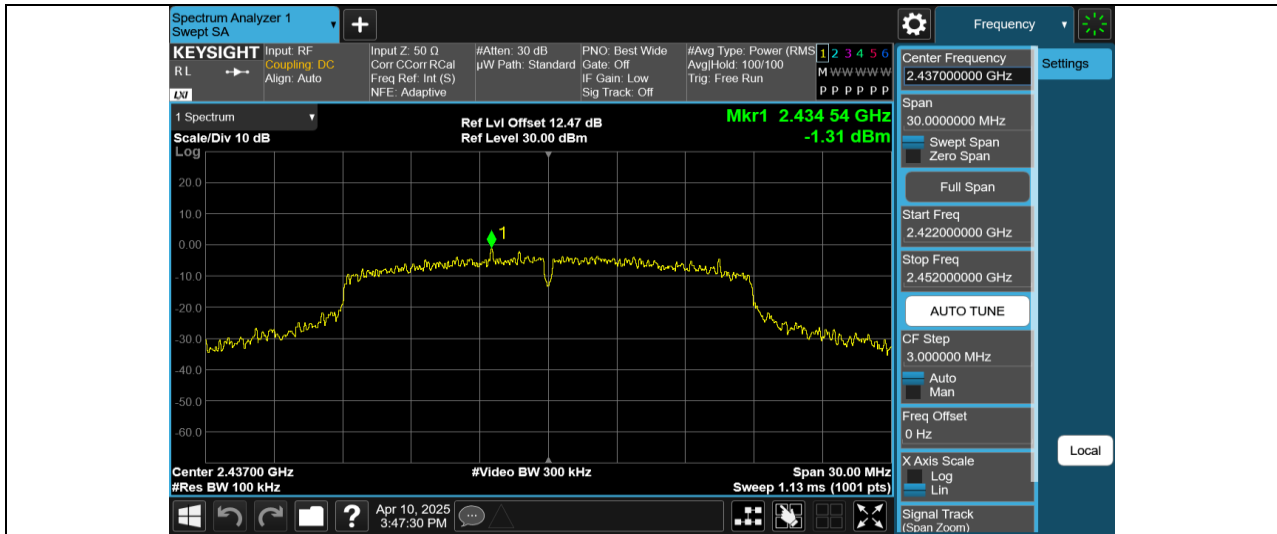

Test Graphs

11N20SISO-Ant1-2437-0~Reference-PASS

11N20SISO-Ant1-2437-30~1000-PASS

11N20SISO-Ant1-2437-1000~26500-PASS

***** END *****