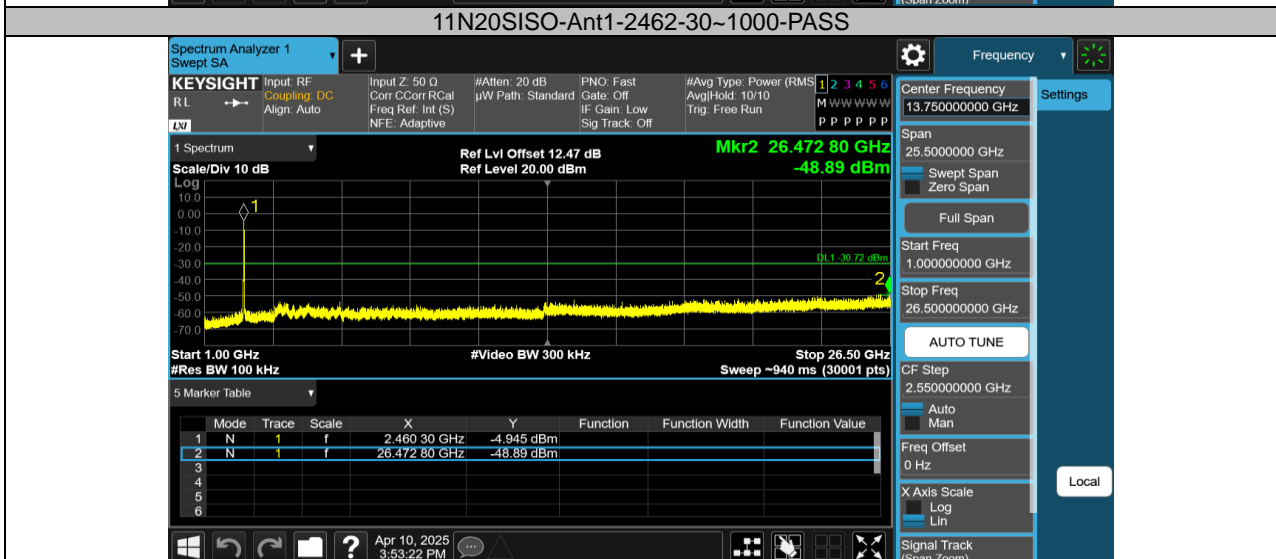

Test Graphs

11N20SISO-Ant1-2437-0~Reference-PASS

11N20SISO-Ant1-2437-30~1000-PASS

11N20SISO-Ant1-2437-1000~26500-PASS

***** END *****