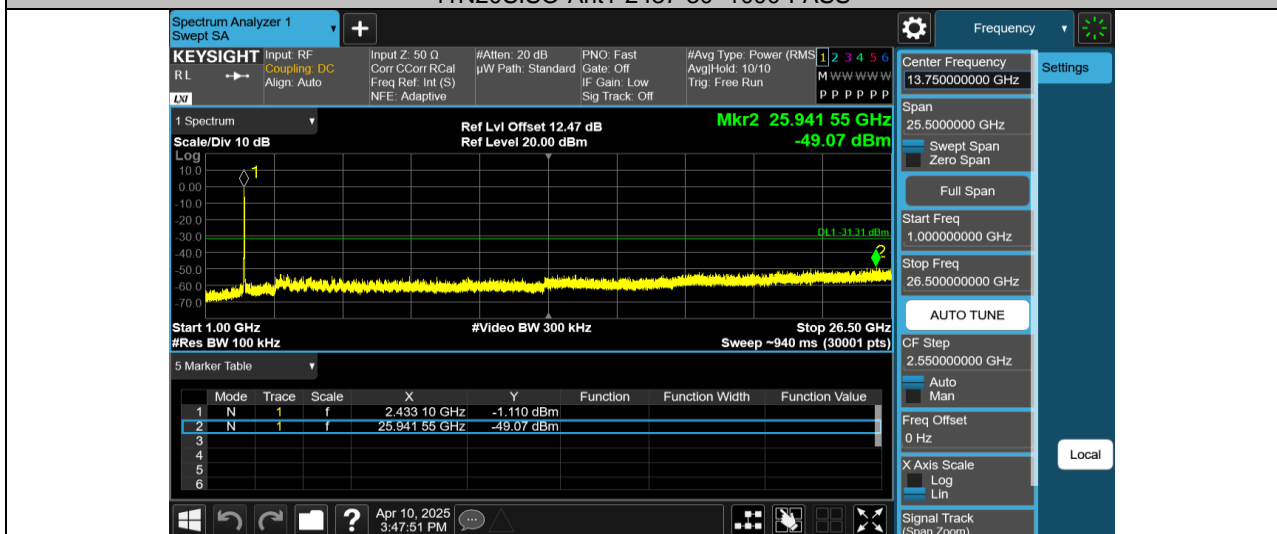

Test Graphs

11N20SISO-Ant1-2437-0~Reference-PASS

11N20SISO-Ant1-2437-30~1000-PASS

11N20SISO-Ant1-2437-1000~26500-PASS

***** END *****