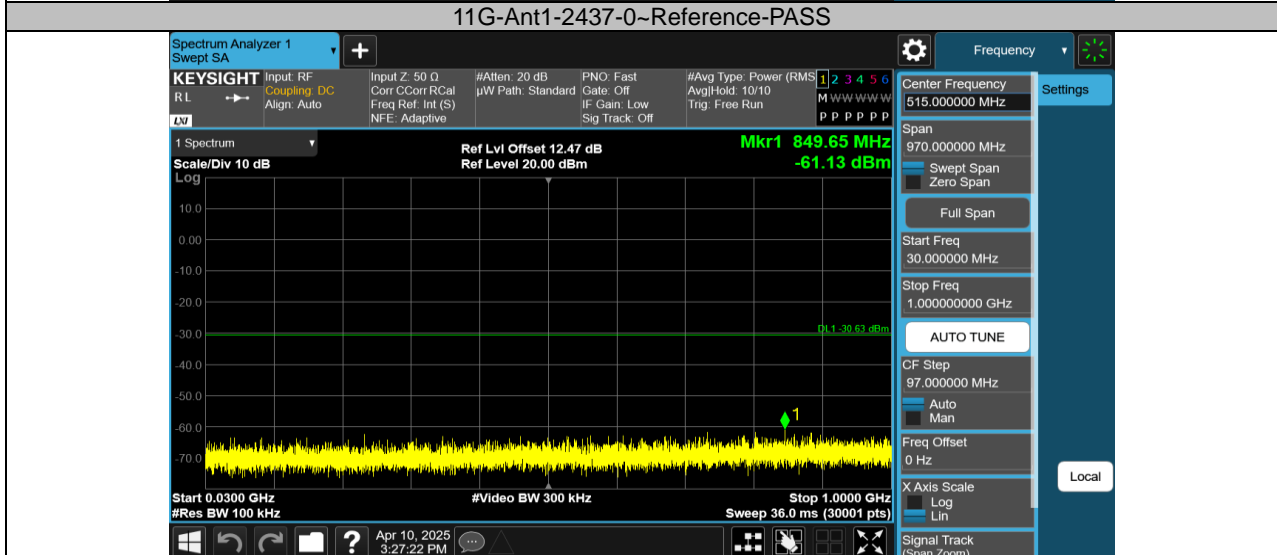

Test Graphs

11N20SISO-Ant1-2437-0~Reference-PASS

11N20SISO-Ant1-2437-30~1000-PASS

11N20SISO-Ant1-2437-1000~26500-PASS

***** END *****