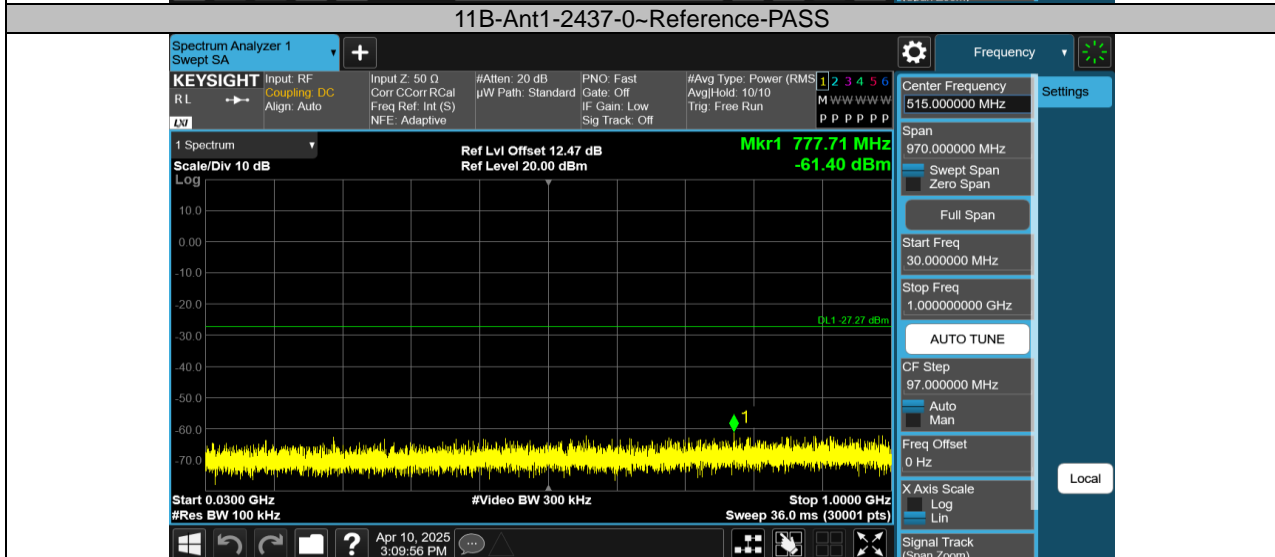

Test Graphs

11N20SISO-Ant1-2437-0~Reference-PASS

11N20SISO-Ant1-2437-30~1000-PASS

11N20SISO-Ant1-2437-1000~26500-PASS

***** END *****