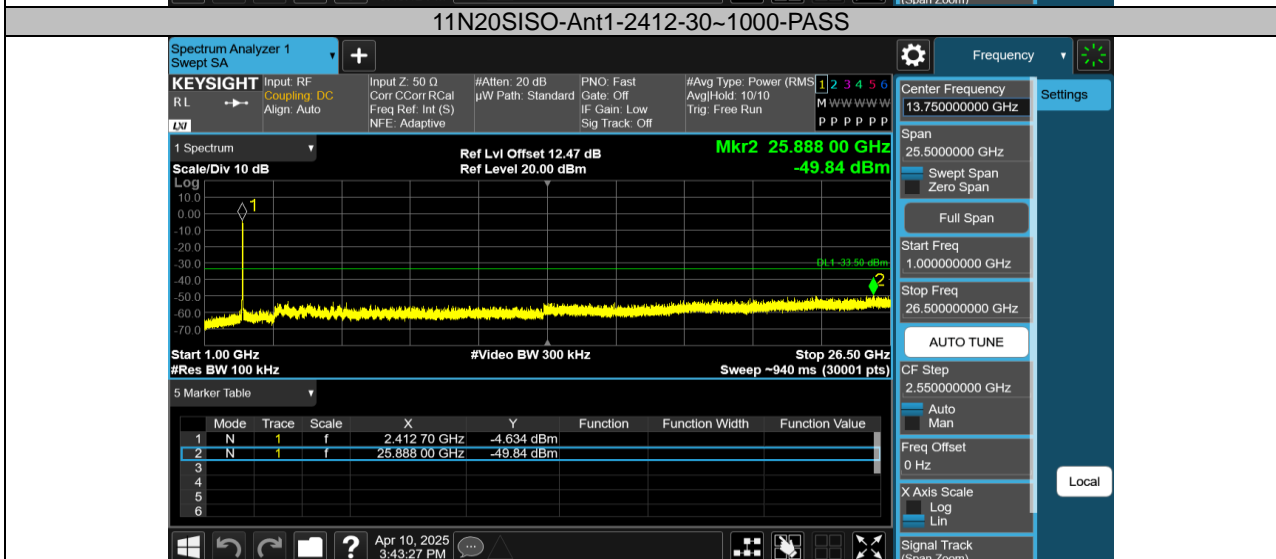

Test Graphs

11N20SISO-Ant1-2437-0~Reference-PASS

11N20SISO-Ant1-2437-30~1000-PASS

11N20SISO-Ant1-2437-1000~26500-PASS

***** END *****