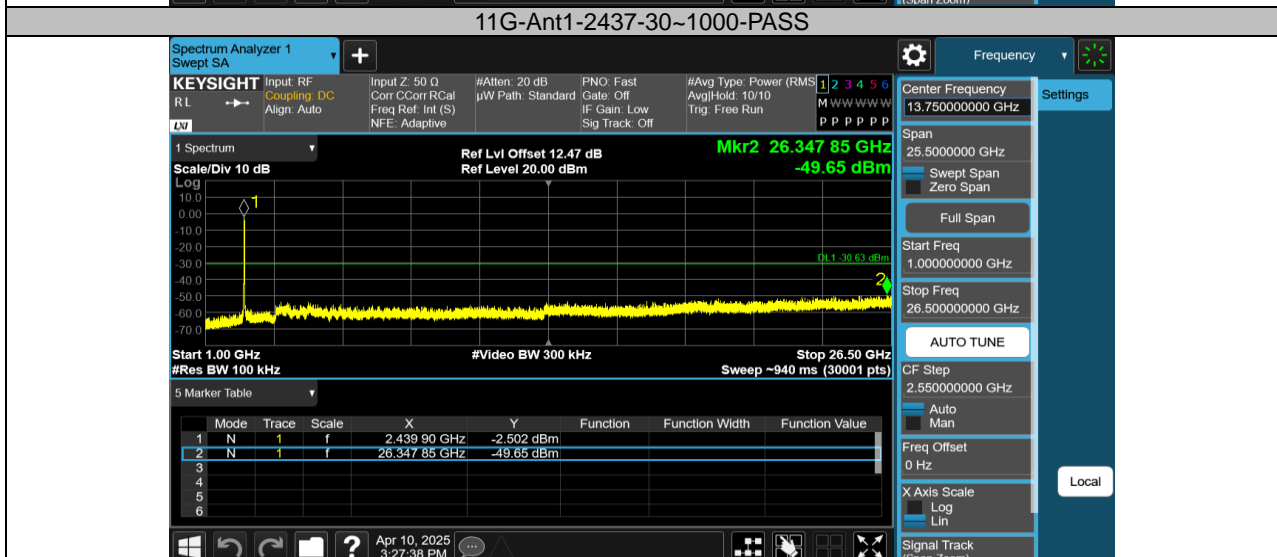

Test Graphs

11N20SISO-Ant1-2437-0~Reference-PASS

11N20SISO-Ant1-2437-30~1000-PASS

11N20SISO-Ant1-2437-1000~26500-PASS

***** END *****