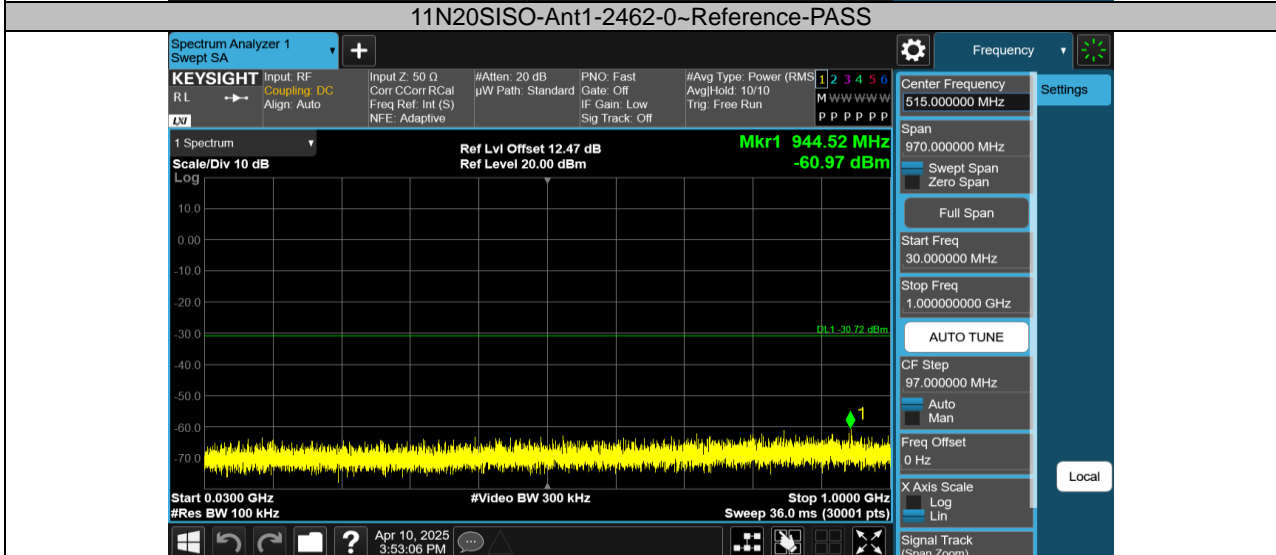

Test Graphs

11N20SISO-Ant1-2437-0~Reference-PASS

11N20SISO-Ant1-2437-30~1000-PASS

11N20SISO-Ant1-2437-1000~26500-PASS

***** END *****