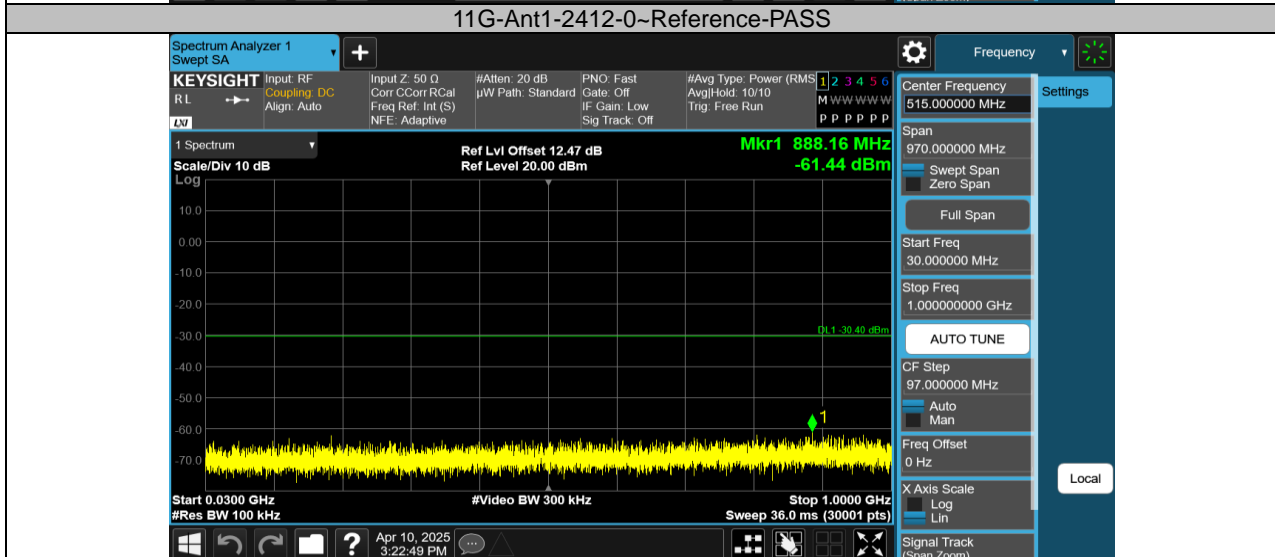

Test Graphs

11N20SISO-Ant1-2437-0~Reference-PASS

11N20SISO-Ant1-2437-30~1000-PASS

11N20SISO-Ant1-2437-1000~26500-PASS

***** END *****