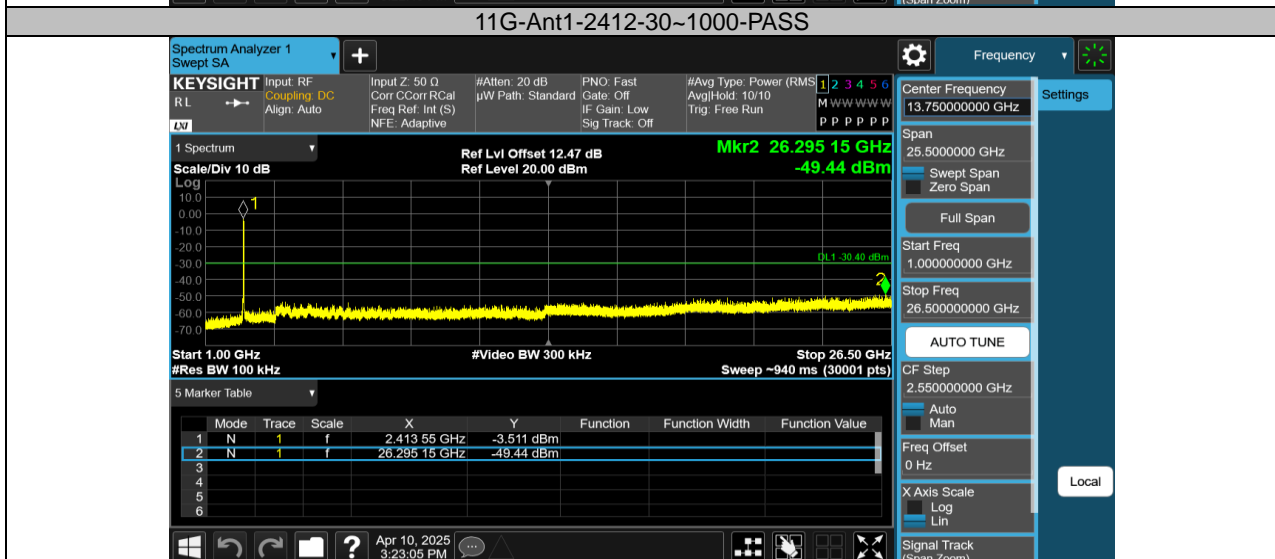

Test Graphs

11N20SISO-Ant1-2437-0~Reference-PASS

11N20SISO-Ant1-2437-30~1000-PASS

11N20SISO-Ant1-2437-1000~26500-PASS

***** END *****