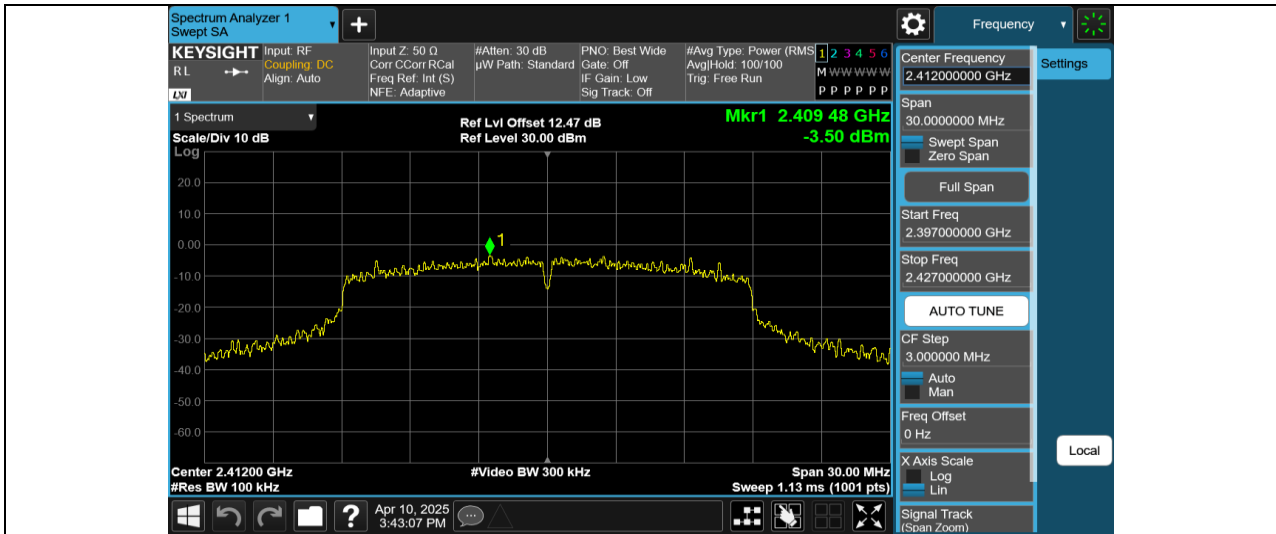

Test Graphs

11N20SISO-Ant1-2437-0~Reference-PASS

11N20SISO-Ant1-2437-30~1000-PASS

11N20SISO-Ant1-2437-1000~26500-PASS

***** END *****