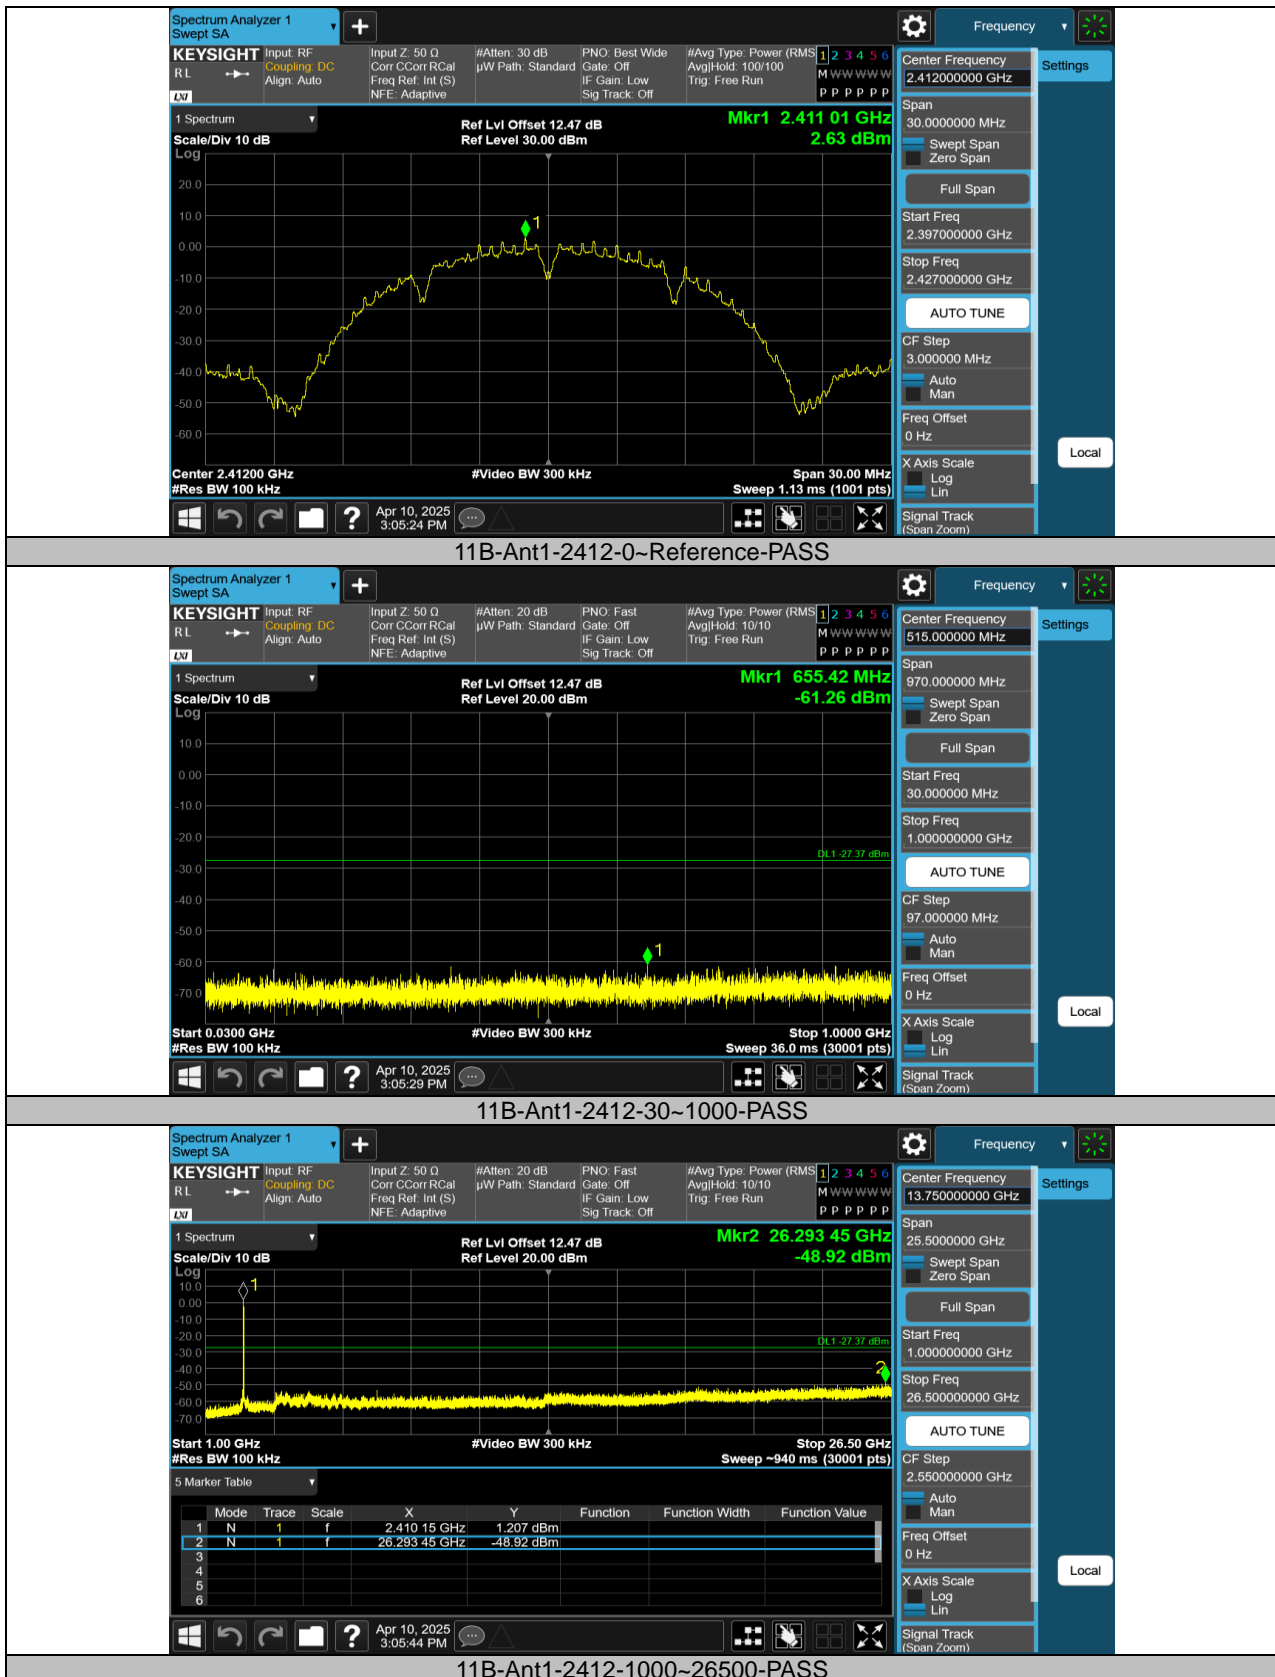

Test Graphs

11N20SISO-Ant1-2437-0~Reference-PASS

11N20SISO-Ant1-2437-30~1000-PASS

11N20SISO-Ant1-2437-1000~26500-PASS

***** END *****