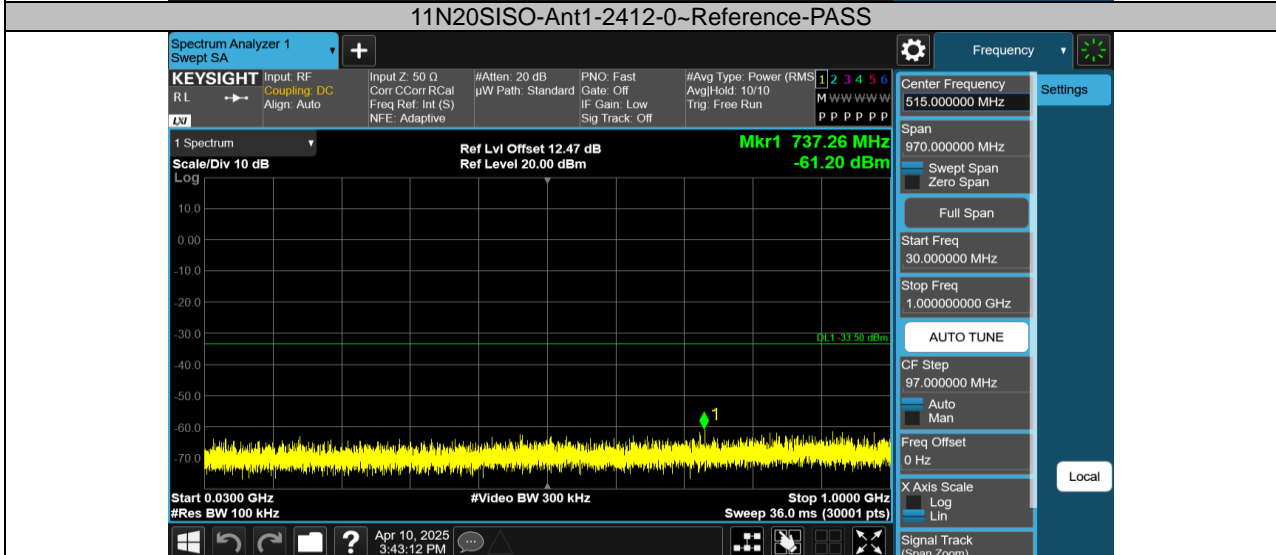

Test Graphs

11N20SISO-Ant1-2437-0~Reference-PASS

11N20SISO-Ant1-2437-30~1000-PASS

11N20SISO-Ant1-2437-1000~26500-PASS

***** END *****