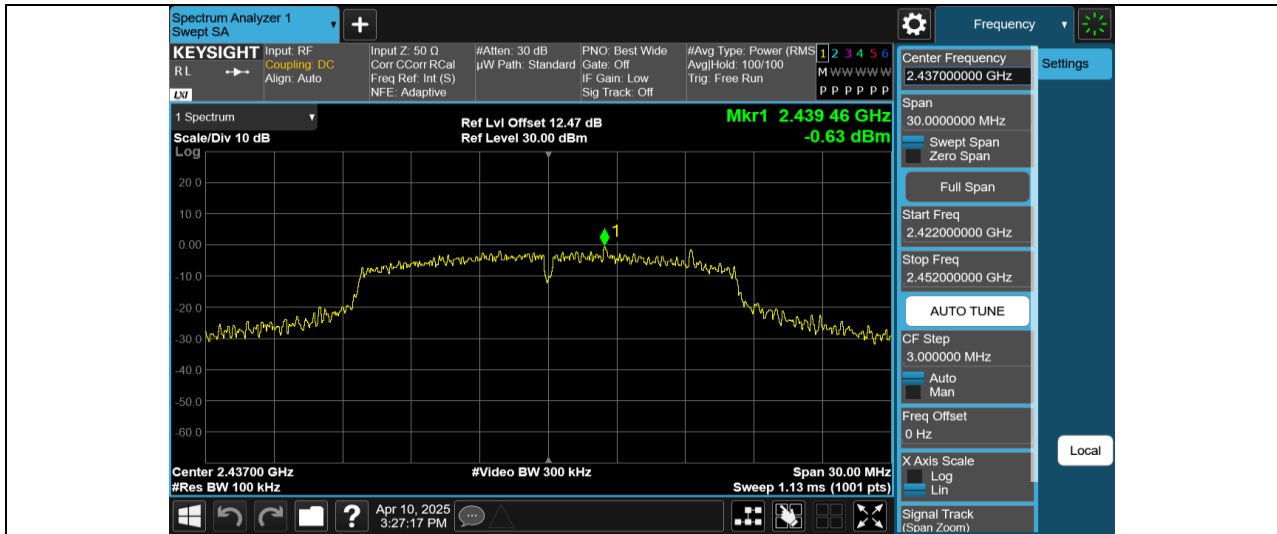

Test Graphs

11N20SISO-Ant1-2437-0~Reference-PASS

11N20SISO-Ant1-2437-30~1000-PASS

11N20SISO-Ant1-2437-1000~26500-PASS

***** END *****