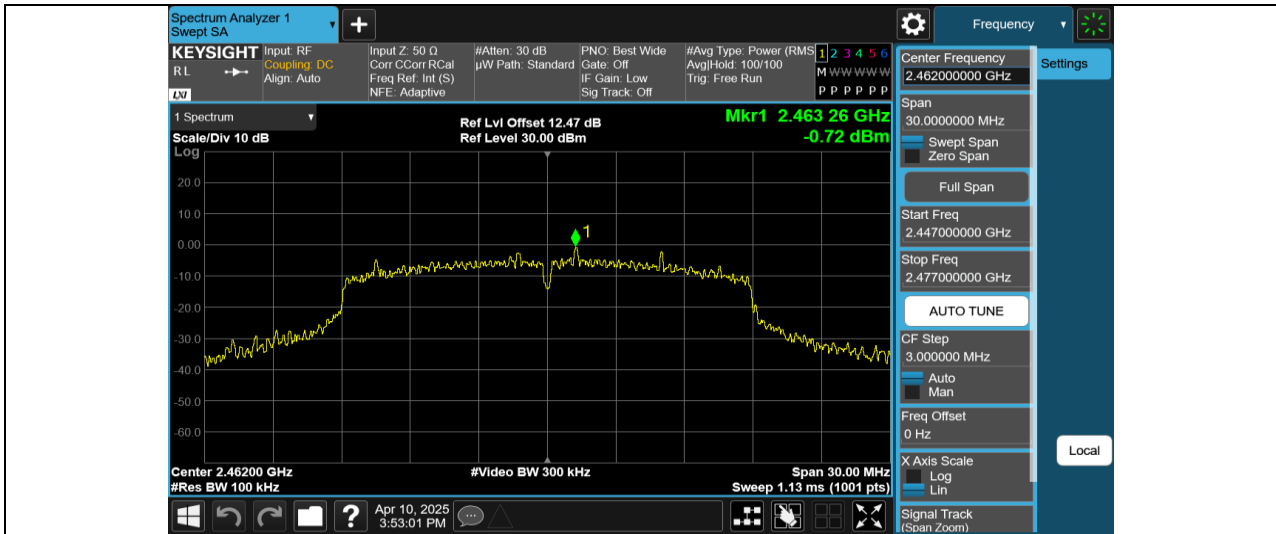

Test Graphs

11N20SISO-Ant1-2437-0~Reference-PASS

11N20SISO-Ant1-2437-30~1000-PASS

11N20SISO-Ant1-2437-1000~26500-PASS

***** END *****