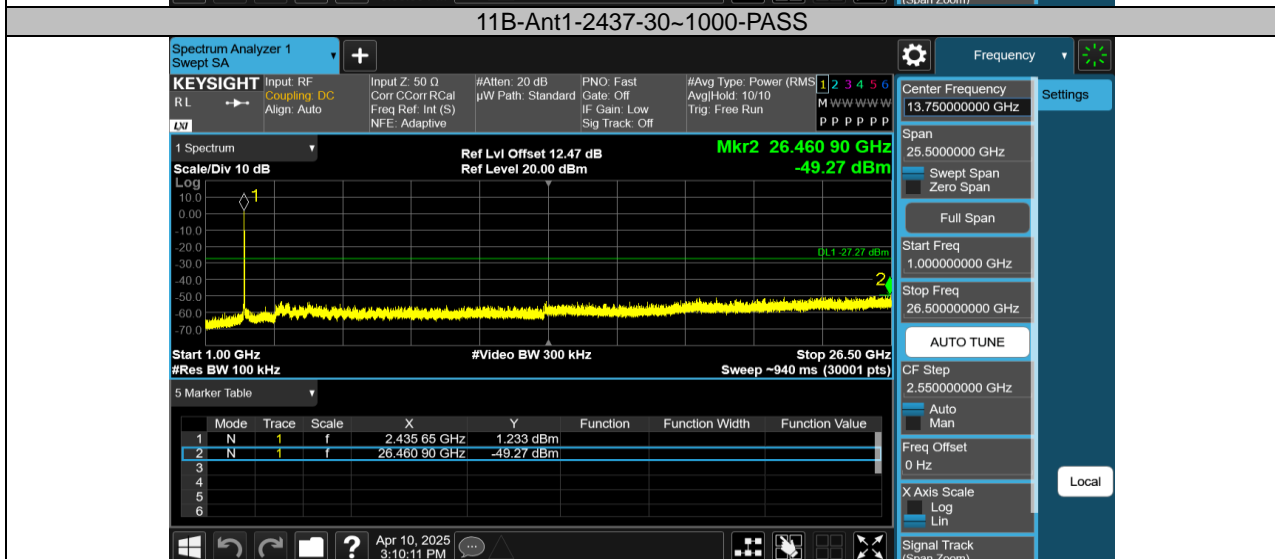

Test Graphs

11N20SISO-Ant1-2437-0~Reference-PASS

11N20SISO-Ant1-2437-30~1000-PASS

11N20SISO-Ant1-2437-1000~26500-PASS

***** END *****