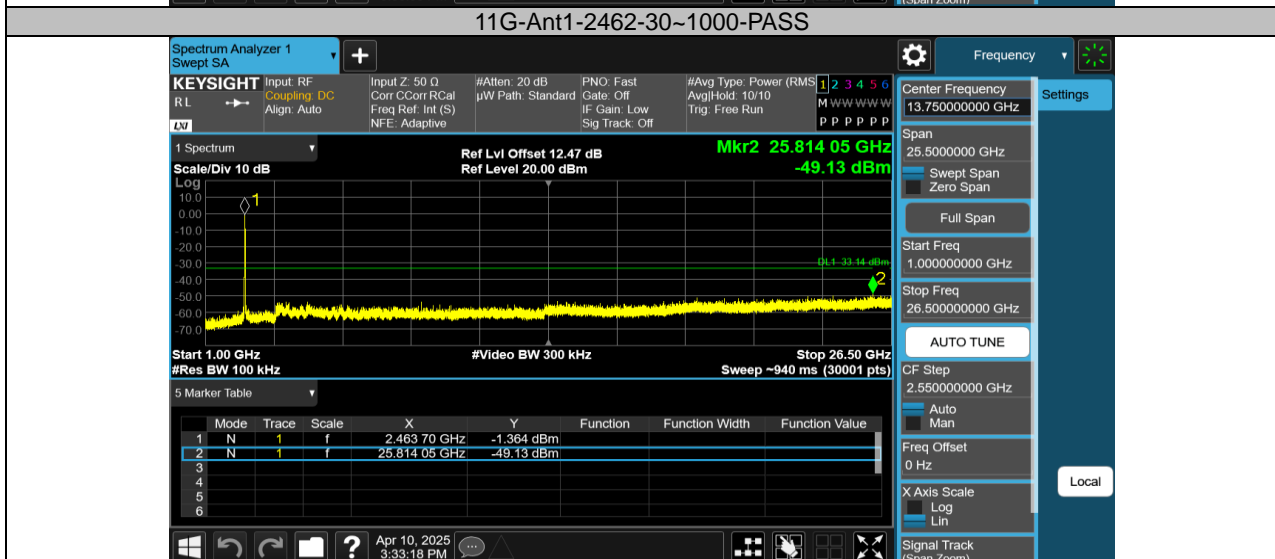

Test Graphs

11N20SISO-Ant1-2437-0~Reference-PASS

11N20SISO-Ant1-2437-30~1000-PASS

11N20SISO-Ant1-2437-1000~26500-PASS

***** END *****