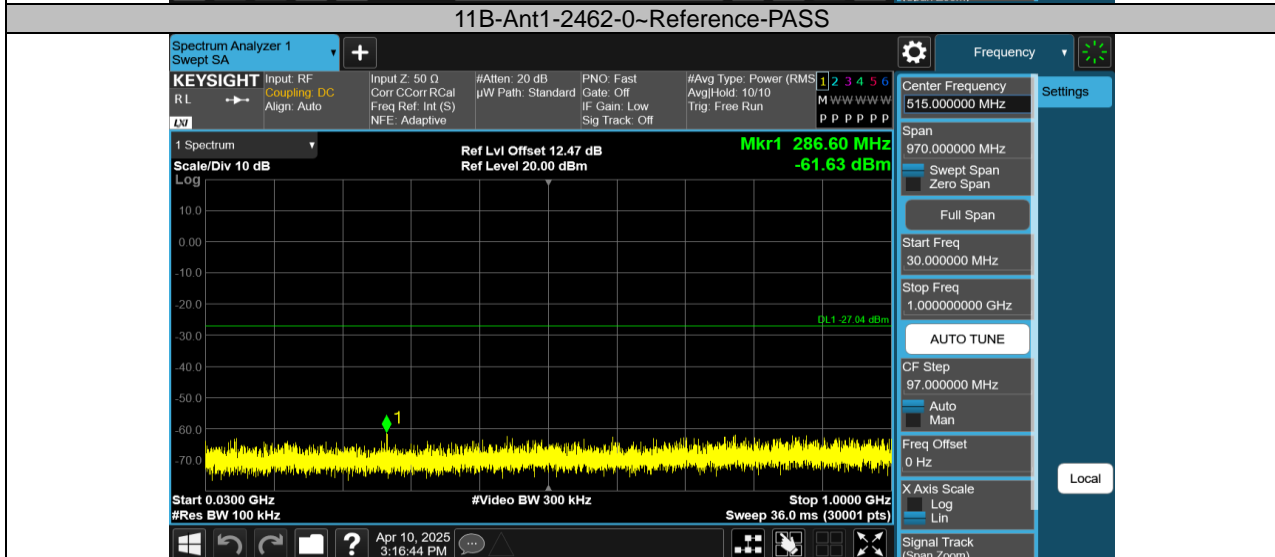

Test Graphs

11N20SISO-Ant1-2437-0~Reference-PASS

11N20SISO-Ant1-2437-30~1000-PASS

11N20SISO-Ant1-2437-1000~26500-PASS

***** END *****