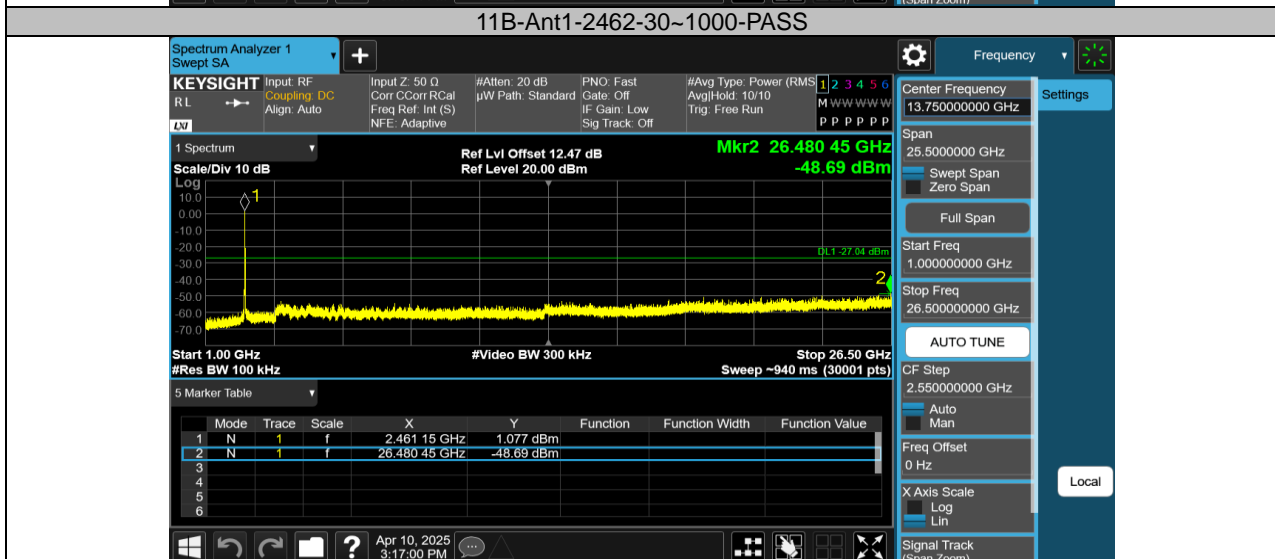

Test Graphs

11N20SISO-Ant1-2437-0~Reference-PASS

11N20SISO-Ant1-2437-30~1000-PASS

11N20SISO-Ant1-2437-1000~26500-PASS

***** END *****