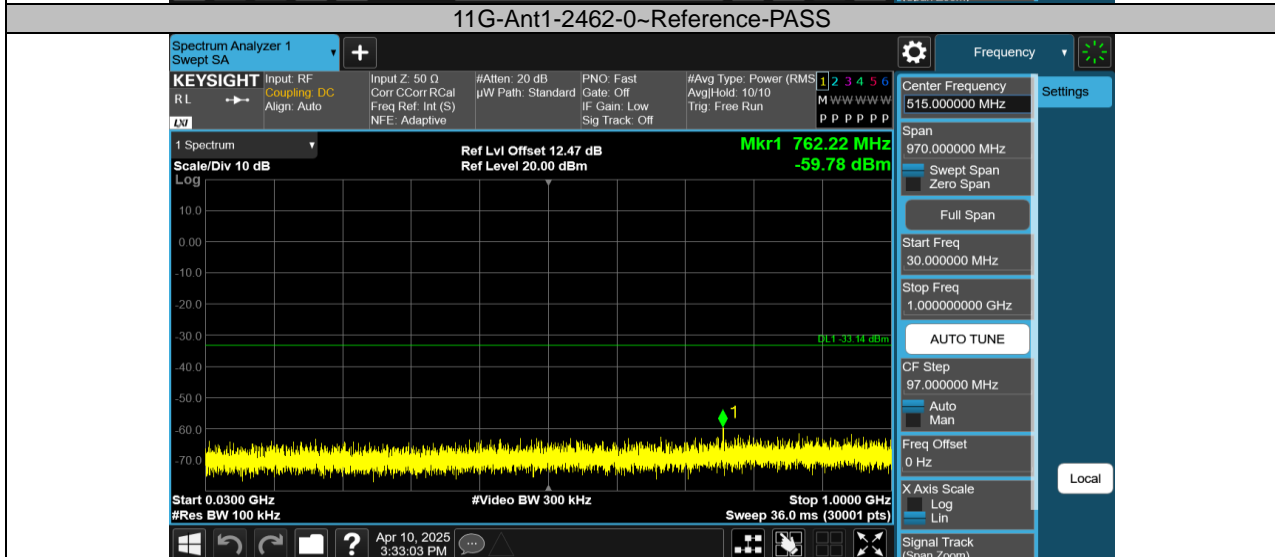

Test Graphs

11N20SISO-Ant1-2437-0~Reference-PASS

11N20SISO-Ant1-2437-30~1000-PASS

11N20SISO-Ant1-2437-1000~26500-PASS

***** END *****