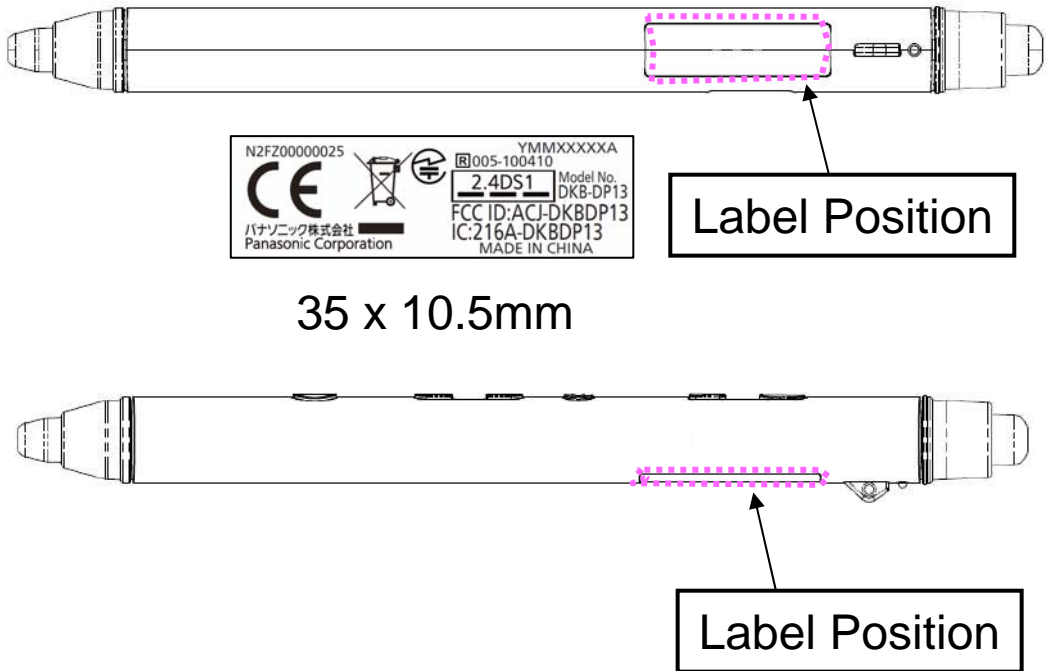

Model: DKB-DP13
FCC ID: ACJ-DKBDP13

Picture of Label Position

Label is attached outside the pen body.
Users can easy to see the Label, when they use the pen every time.