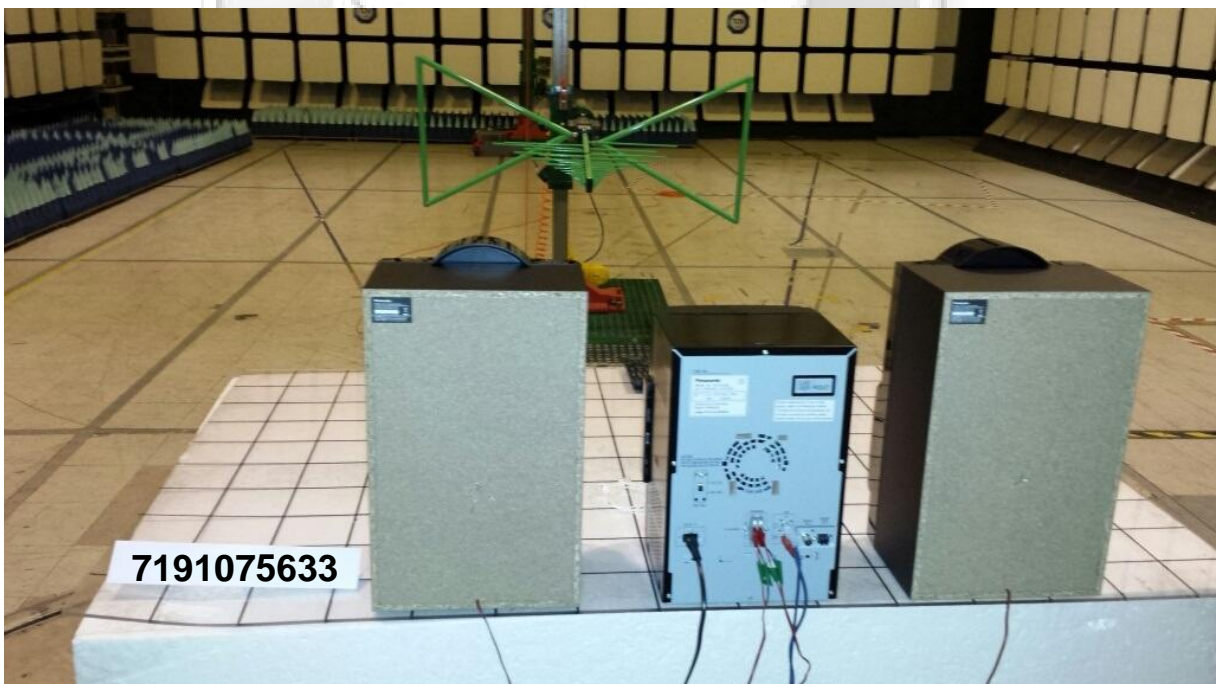

CONDUCTED EMISSION TEST

Conducted Emissions Test Setup (Front View)

Conducted Emissions Test Setup (Rear View)

RADIATED EMISSION TEST

30MHz-1GHz

Radiated Emissions Test Setup (Front View)

Radiated Emissions Test Setup (Rear View)

RADIATED EMISSION TEST

1GHz – 26GHz

Radiated Emissions Test Setup (Front View)

Radiated Emissions Test Setup (Rear View)

CARRIER FREQUENCY SEPARATION TEST

Carrier Frequency Separation Test Setup

SPECTRUM BANDWIDTH (20dB BANDWIDTH MEASUREMENT) TEST