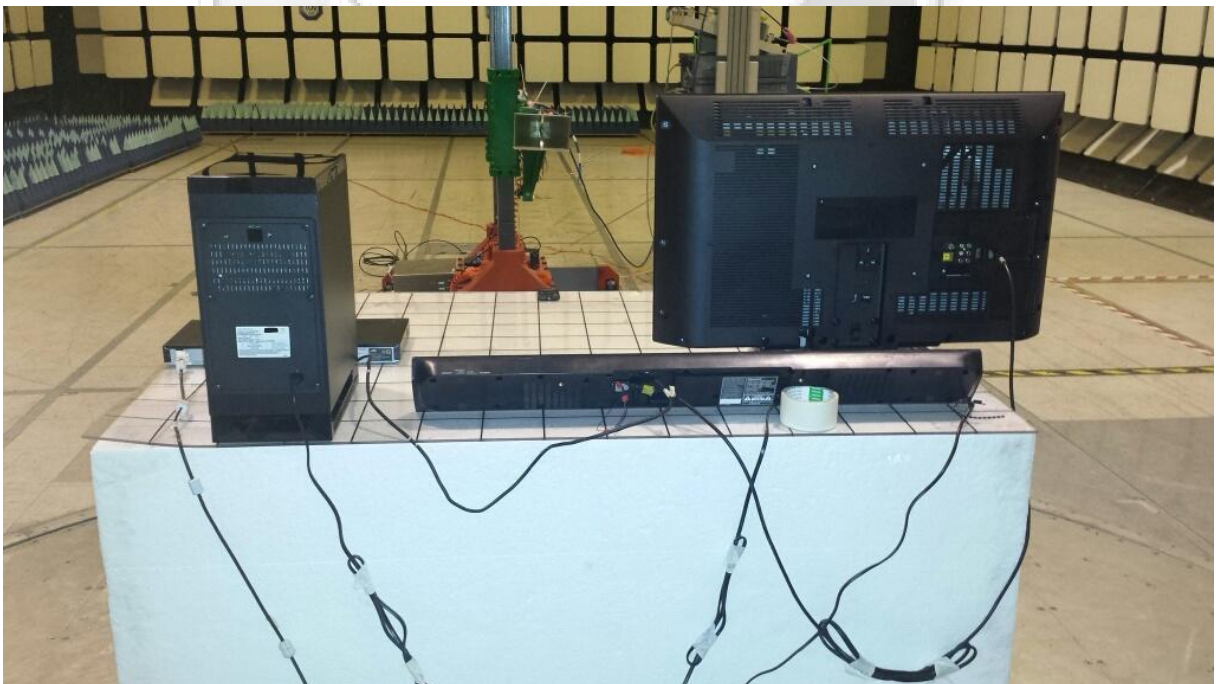

CONDUCTED EMISSION TEST

Conducted Emissions Test Setup (Front View)

Conducted Emissions Test Setup (Rear View)

RADIATED EMISSION TEST

30MHz-1GHz

Radiated Emissions Test Setup (Front View)

Radiated Emissions Test Setup (Rear View)

RADIATED EMISSION TEST

1GHz – 26GHz

Radiated Emissions Test Setup (Front View)

Radiated Emissions Test Setup (Rear View)

CARRIER FREQUENCY SEPARATION TEST

Carrier Frequency Separation Test Setup

SPECTRUM BANDWIDTH (20dB BANDWIDTH MEASUREMENT) TEST