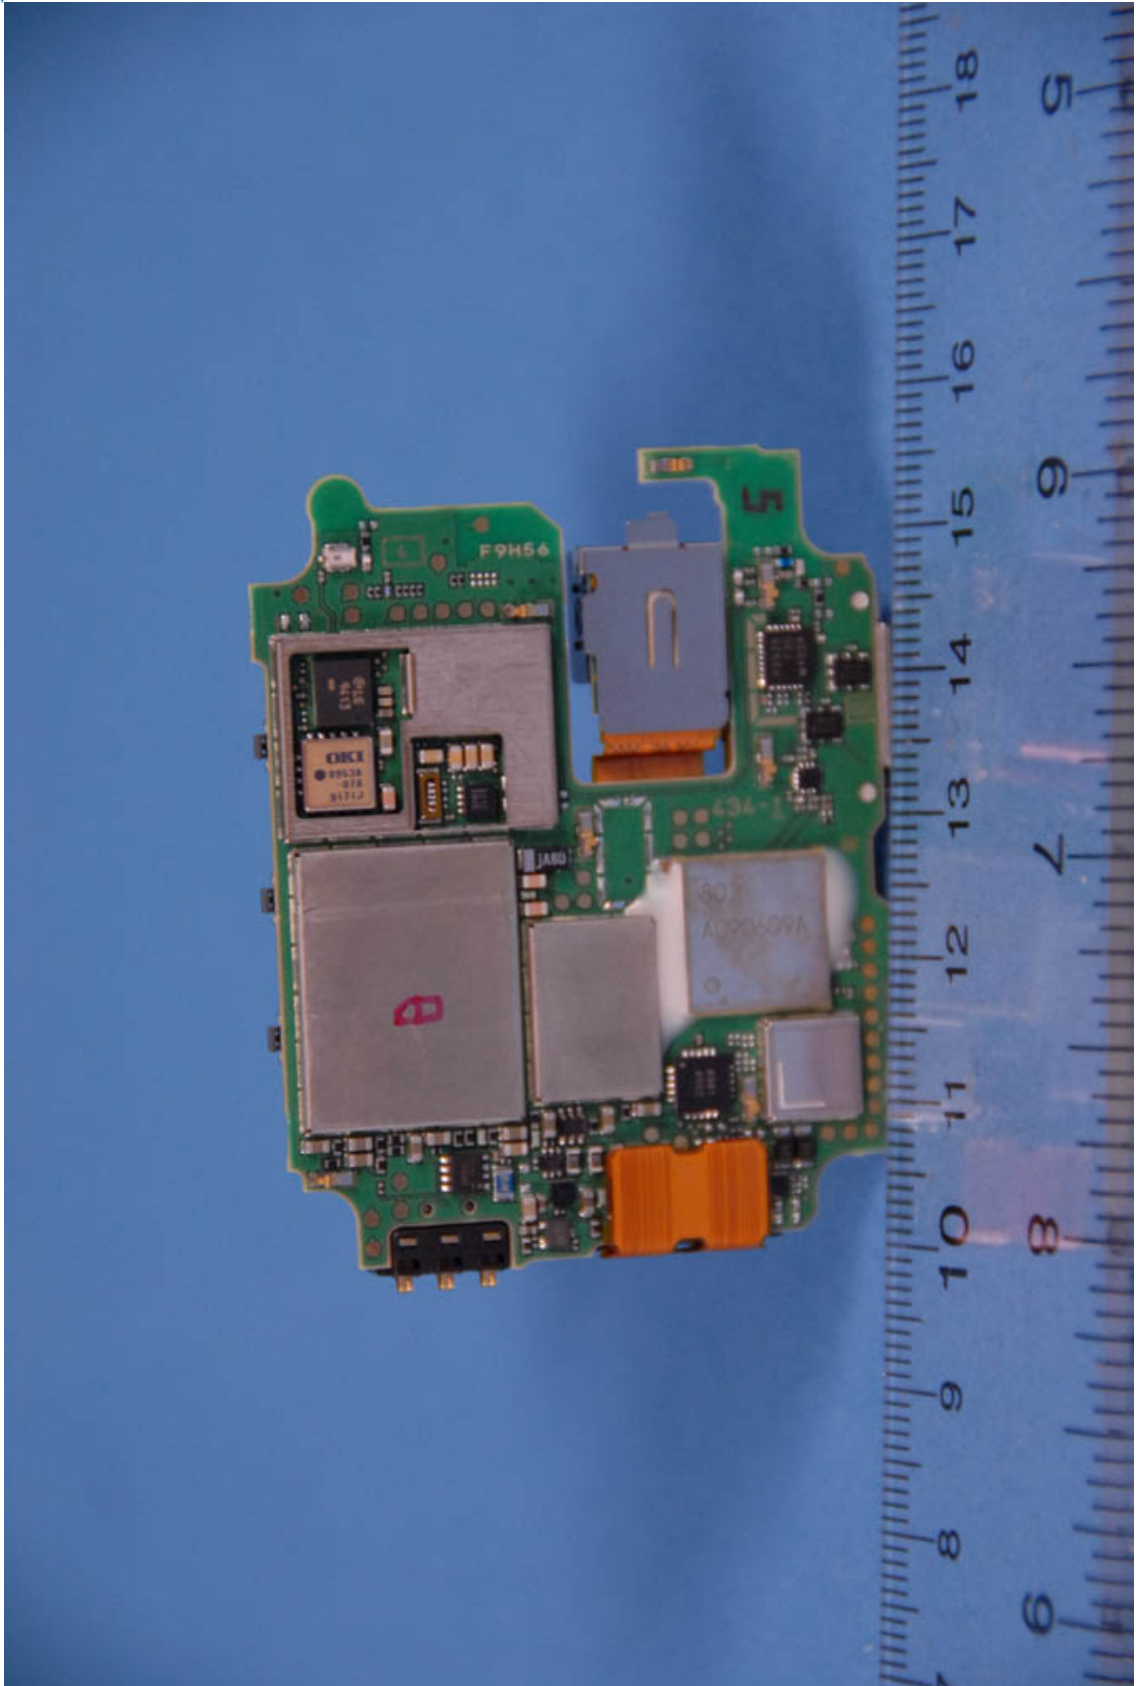

INTERNAL PHOTOGRAPHS

	NEC Corporation of America FCC ID: A98-EWC2267	Model: KMP7N2T1-2A
Internal Photos	EUT Type: 850 WCDMA / 1900 GSM/GPRS Phone with Bluetooth and RFID	Page 1 of 13

	NEC Corporation of America FCC ID: A98-EWC2267	Model: KMP7N2T1-2A
Internal Photos	EUT Type: 850 WCDMA / 1900 GSM/GPRS Phone with Bluetooth and RFID	Page 2 of 13

	NEC Corporation of America FCC ID: A98-EWC2267	Model: KMP7N2T1-2A
Internal Photos	EUT Type: 850 WCDMA / 1900 GSM/GPRS Phone with Bluetooth and RFID	Page 3 of 13

	NEC Corporation of America FCC ID: A98-EWC2267	Model: KMP7N2T1-2A
Internal Photos	EUT Type: 850 WCDMA / 1900 GSM/GPRS Phone with Bluetooth and RFID	Page 4 of 13

	NEC Corporation of America FCC ID: A98-EWC2267	Model: KMP7N2T1-2A
Internal Photos	EUT Type: 850 WCDMA / 1900 GSM/GPRS Phone with Bluetooth and RFID	Page 5 of 13

	NEC Corporation of America FCC ID: A98-EWC2267	Model: KMP7N2T1-2A
Internal Photos	EUT Type: 850 WCDMA / 1900 GSM/GPRS Phone with Bluetooth and RFID	Page 6 of 13

	NEC Corporation of America FCC ID: A98-EWC2267	Model: KMP7N2T1-2A
Internal Photos	EUT Type: 850 WCDMA / 1900 GSM/GPRS Phone with Bluetooth and RFID	Page 7 of 13

	NEC Corporation of America FCC ID: A98-EWC2267	Model: KMP7N2T1-2A
Internal Photos	EUT Type: 850 WCDMA / 1900 GSM/GPRS Phone with Bluetooth and RFID	Page 8 of 13