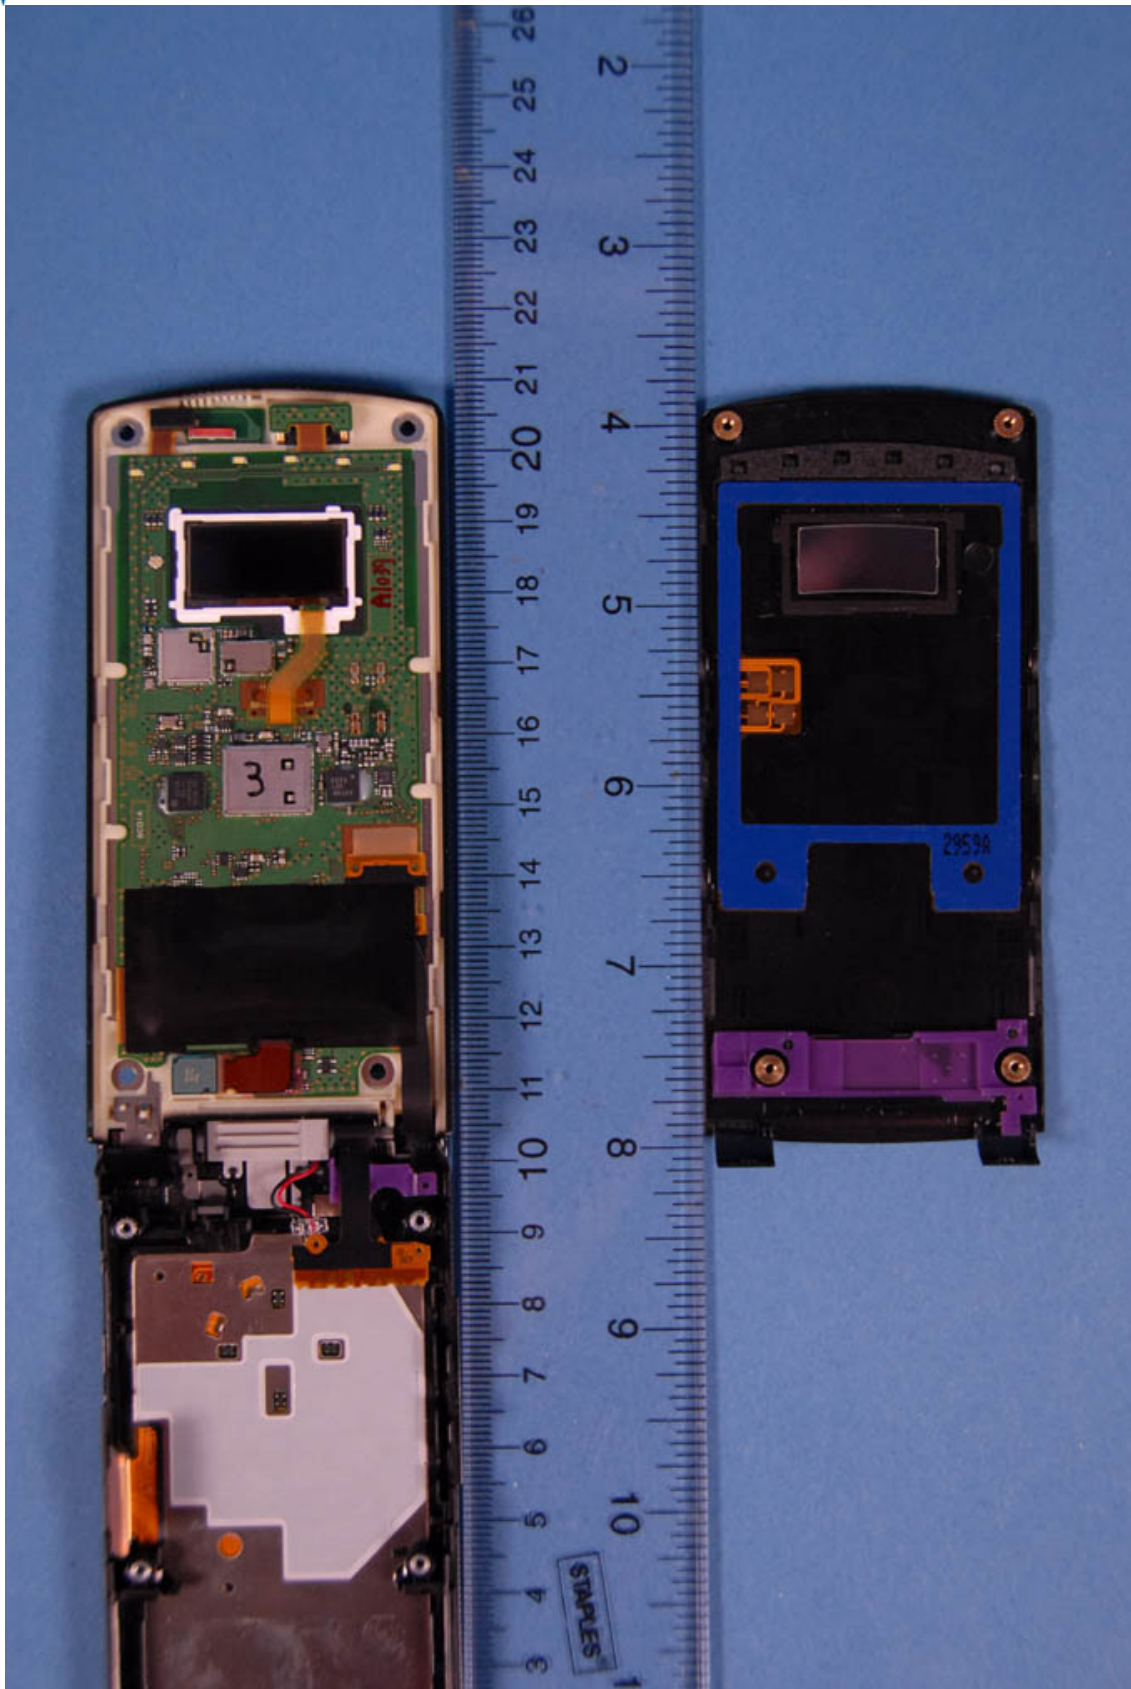

INTERNAL PHOTOGRAPHS

	NEC Corporation of America FCC ID: A98-EWC2267	Model: KMP7N2T1-2A
Internal Photos	EUT Type: 850 WCDMA / 1900 GSM/GPRS Phone with Bluetooth and RFID	Page 1 of 13

	NEC Corporation of America FCC ID: A98-EWC2267	Model: KMP7N2T1-2A
Internal Photos	EUT Type: 850 WCDMA / 1900 GSM/GPRS Phone with Bluetooth and RFID	Page 2 of 13

	NEC Corporation of America FCC ID: A98-EWC2267	Model: KMP7N2T1-2A
Internal Photos	EUT Type: 850 WCDMA / 1900 GSM/GPRS Phone with Bluetooth and RFID	Page 3 of 13

	NEC Corporation of America FCC ID: A98-EWC2267	Model: KMP7N2T1-2A
Internal Photos	EUT Type: 850 WCDMA / 1900 GSM/GPRS Phone with Bluetooth and RFID	Page 4 of 13

	NEC Corporation of America FCC ID: A98-EWC2267	Model: KMP7N2T1-2A
Internal Photos	EUT Type: 850 WCDMA / 1900 GSM/GPRS Phone with Bluetooth and RFID	Page 5 of 13

	NEC Corporation of America FCC ID: A98-EWC2267	Model: KMP7N2T1-2A
Internal Photos	EUT Type: 850 WCDMA / 1900 GSM/GPRS Phone with Bluetooth and RFID	Page 6 of 13

	NEC Corporation of America FCC ID: A98-EWC2267	Model: KMP7N2T1-2A
Internal Photos	EUT Type: 850 WCDMA / 1900 GSM/GPRS Phone with Bluetooth and RFID	Page 7 of 13

	NEC Corporation of America FCC ID: A98-EWC2267	Model: KMP7N2T1-2A
Internal Photos	EUT Type: 850 WCDMA / 1900 GSM/GPRS Phone with Bluetooth and RFID	Page 8 of 13