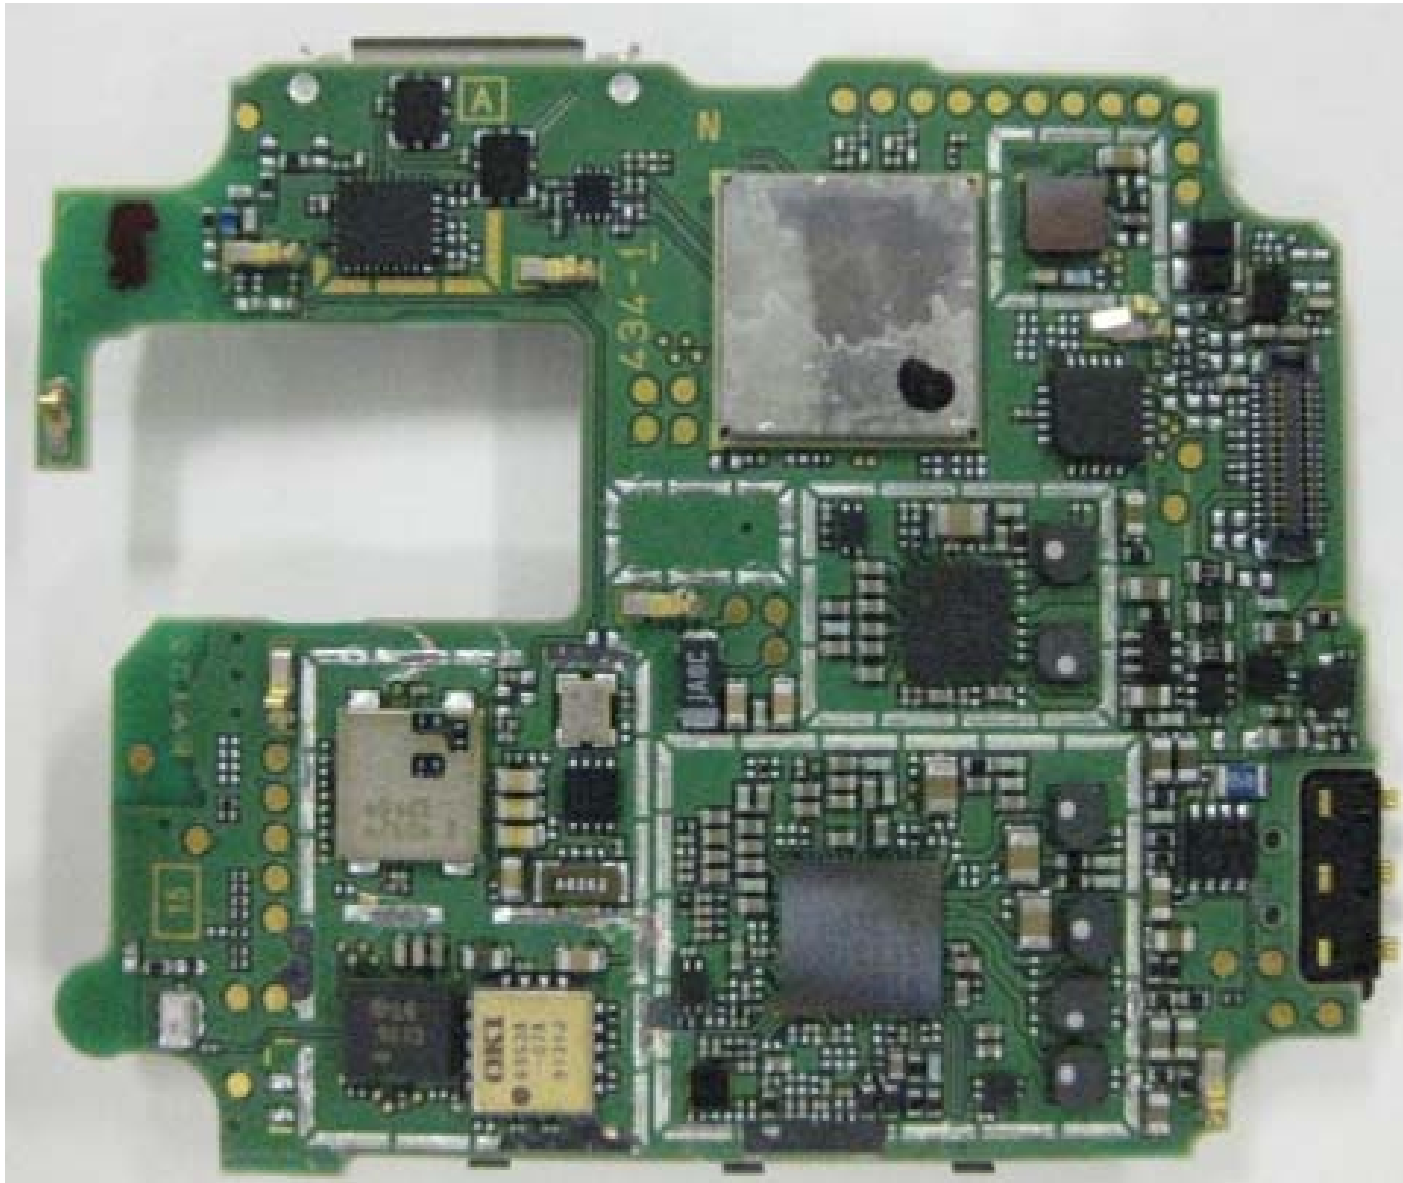

	NEC Corporation of America FCC ID: A98-EWC2267	Model: KMP7N2T1-2A
Internal Photos	EUT Type: 850 WCDMA / 1900 GSM/GPRS Phone with Bluetooth and RFID	Page 9 of 13

	NEC Corporation of America FCC ID: A98-EWC2267	Model: KMP7N2T1-2A
Internal Photos	EUT Type: 850 WCDMA / 1900 GSM/GPRS Phone with Bluetooth and RFID	Page 10 of 13

	NEC Corporation of America FCC ID: A98-EWC2267	Model: KMP7N2T1-2A
Internal Photos	EUT Type: 850 WCDMA / 1900 GSM/GPRS Phone with Bluetooth and RFID	Page 11 of 13

	NEC Corporation of America FCC ID: A98-EWC2267	Model: KMP7N2T1-2A
Internal Photos	EUT Type: 850 WCDMA / 1900 GSM/GPRS Phone with Bluetooth and RFID	Page 12 of 13

	NEC Corporation of America FCC ID: A98-EWC2267	Model: KMP7N2T1-2A
Internal Photos	EUT Type: 850 WCDMA / 1900 GSM/GPRS Phone with Bluetooth and RFID	Page 13 of 13

KMP7N2T1-2A: Internal Photos

KMP7N2T1-2A: Internal Photos