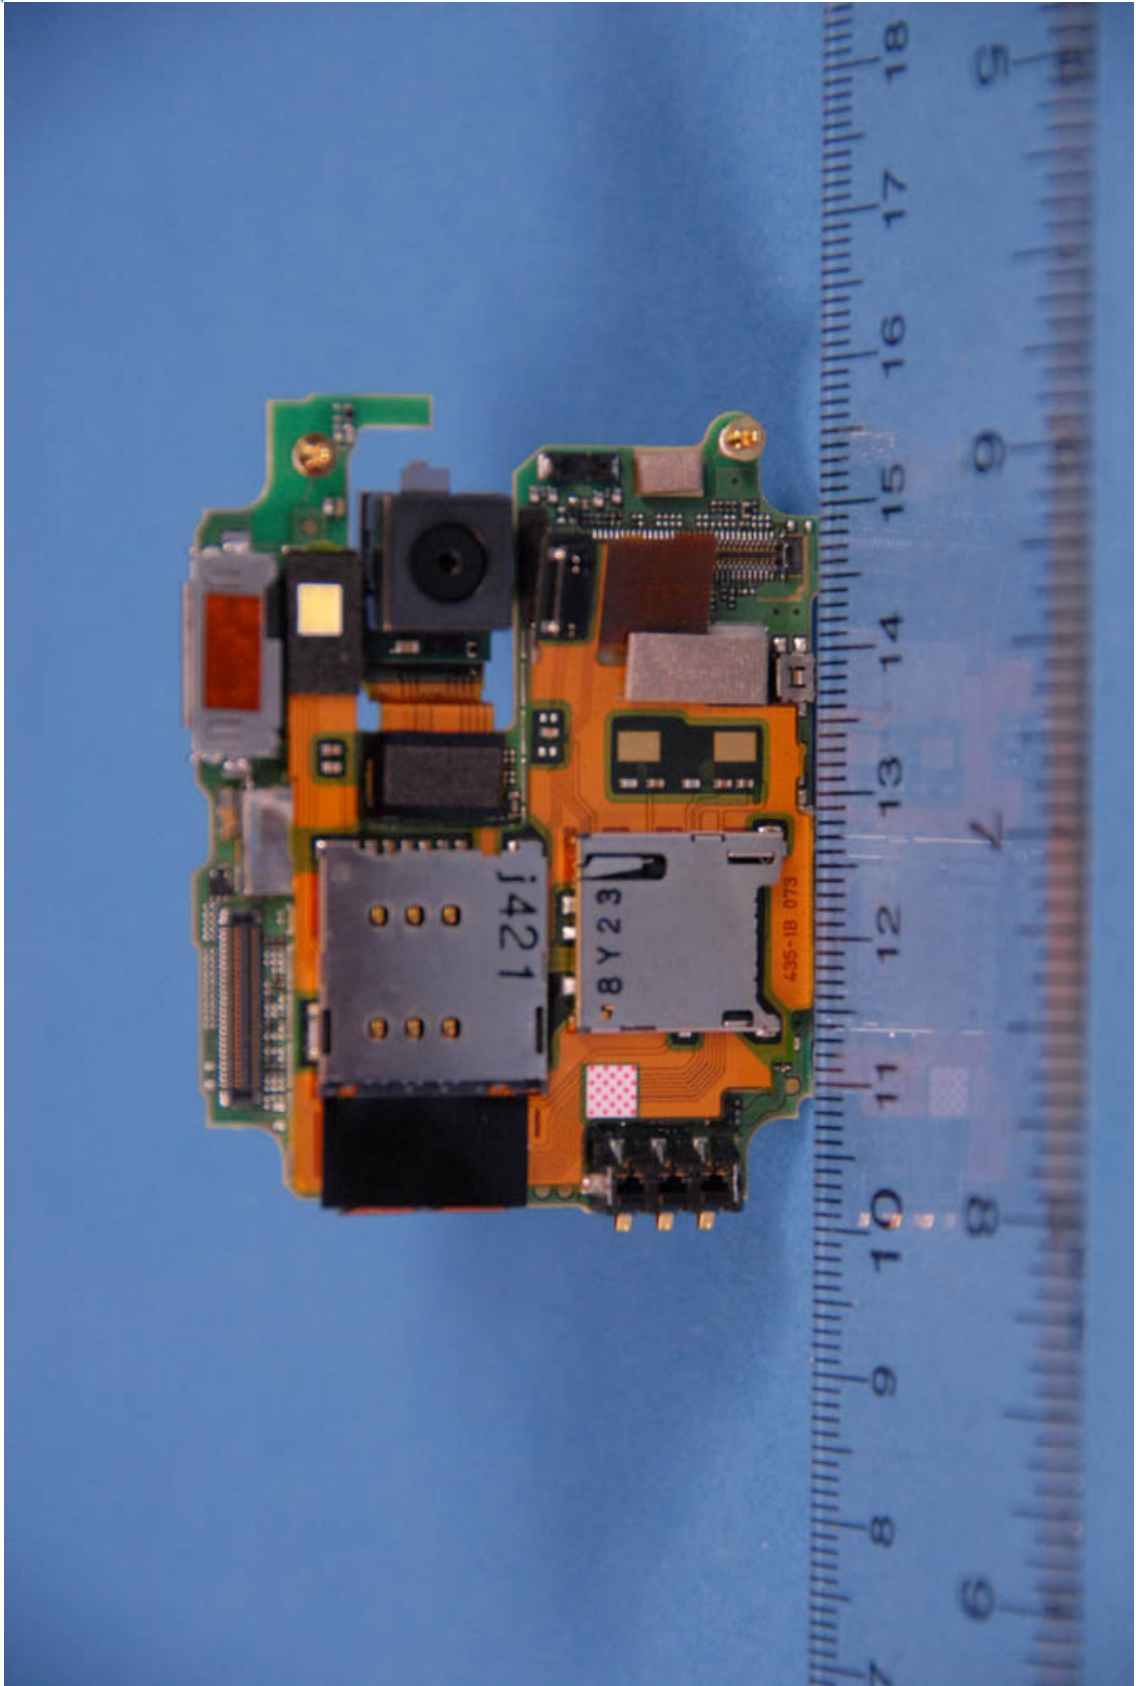

INTERNAL PHOTOGRAPHS

	NEC Corporation of America FCC ID: A98-EWC2267	Model: KMP7N2T1-2A
Internal Photos	EUT Type: 850 WCDMA / 1900 GSM/GPRS Phone with Bluetooth and RFID	Page 1 of 13

	NEC Corporation of America FCC ID: A98-EWC2267	Model: KMP7N2T1-2A
Internal Photos	EUT Type: 850 WCDMA / 1900 GSM/GPRS Phone with Bluetooth and RFID	Page 2 of 13

	NEC Corporation of America FCC ID: A98-EWC2267	Model: KMP7N2T1-2A
Internal Photos	EUT Type: 850 WCDMA / 1900 GSM/GPRS Phone with Bluetooth and RFID	Page 3 of 13

	NEC Corporation of America FCC ID: A98-EWC2267	Model: KMP7N2T1-2A
Internal Photos	EUT Type: 850 WCDMA / 1900 GSM/GPRS Phone with Bluetooth and RFID	Page 4 of 13

	NEC Corporation of America FCC ID: A98-EWC2267	Model: KMP7N2T1-2A
Internal Photos	EUT Type: 850 WCDMA / 1900 GSM/GPRS Phone with Bluetooth and RFID	Page 5 of 13

	NEC Corporation of America FCC ID: A98-EWC2267	Model: KMP7N2T1-2A
Internal Photos	EUT Type: 850 WCDMA / 1900 GSM/GPRS Phone with Bluetooth and RFID	Page 6 of 13

	NEC Corporation of America FCC ID: A98-EWC2267	Model: KMP7N2T1-2A
Internal Photos	EUT Type: 850 WCDMA / 1900 GSM/GPRS Phone with Bluetooth and RFID	Page 7 of 13

	NEC Corporation of America FCC ID: A98-EWC2267	Model: KMP7N2T1-2A
Internal Photos	EUT Type: 850 WCDMA / 1900 GSM/GPRS Phone with Bluetooth and RFID	Page 8 of 13