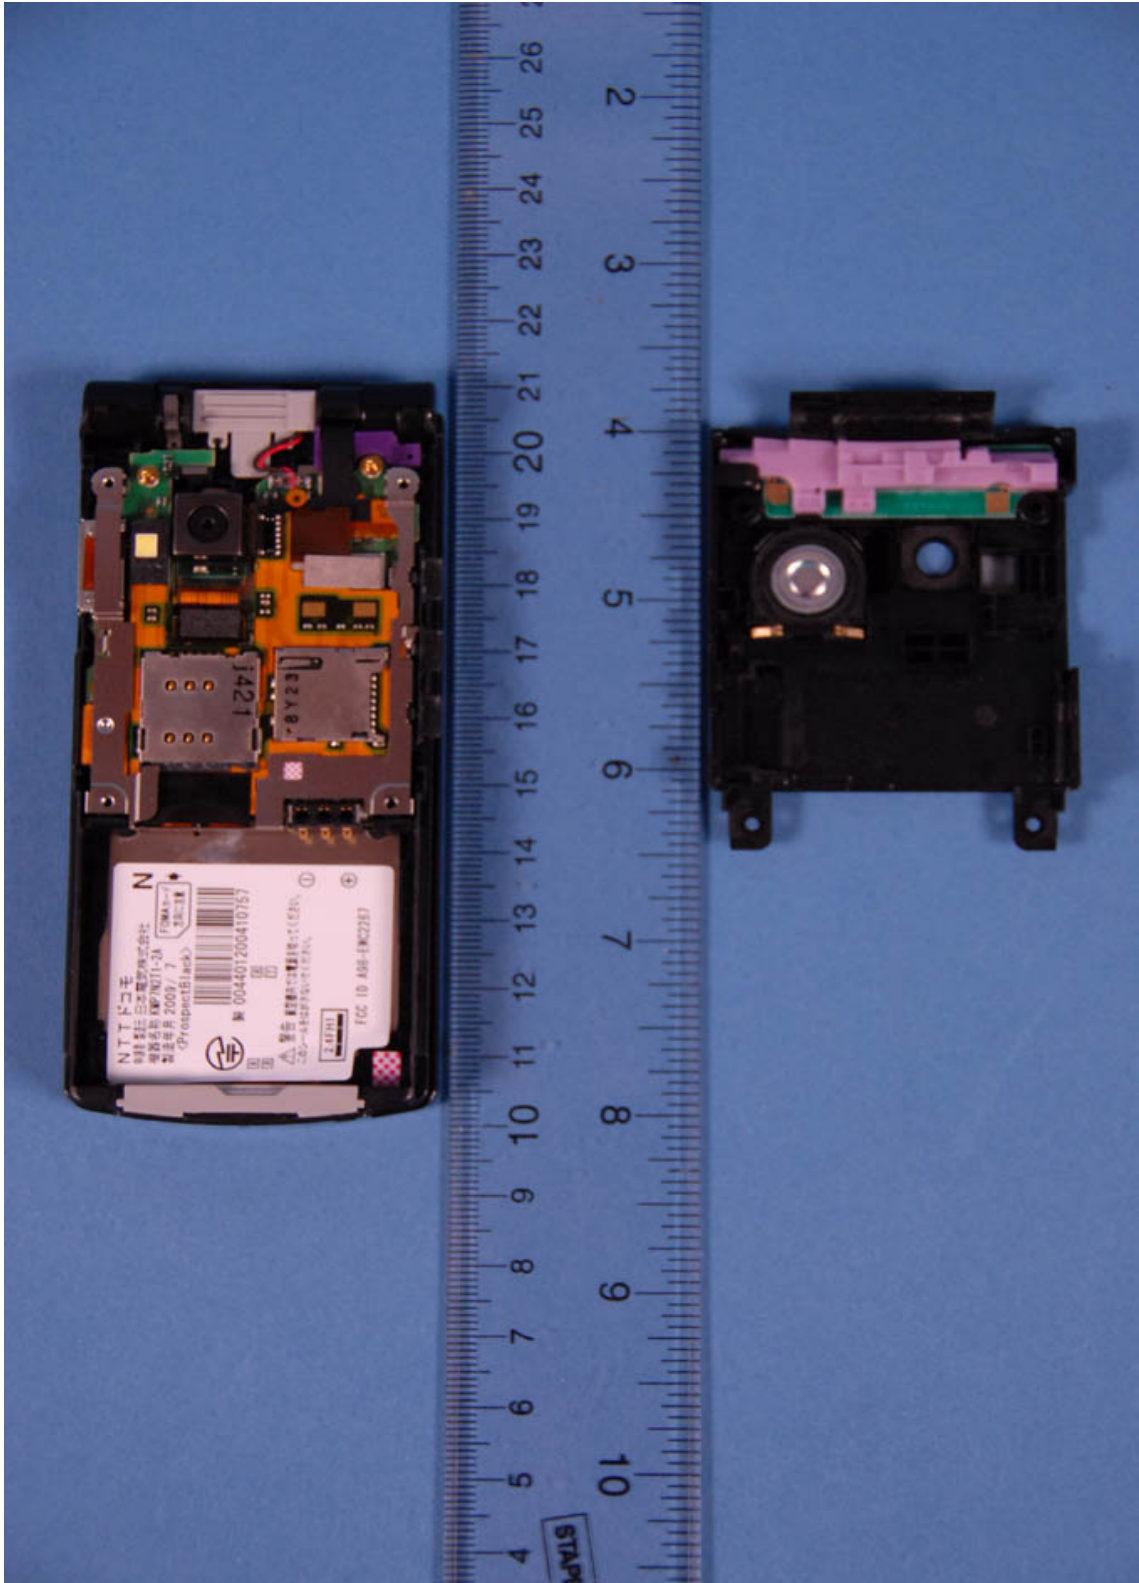

INTERNAL PHOTOGRAPHS

	NEC Corporation of America FCC ID: A98-EWC2267	Model: KMP7N2T1-2A
Internal Photos	EUT Type: 850 WCDMA / 1900 GSM/GPRS Phone with Bluetooth and RFID	Page 1 of 13

	NEC Corporation of America FCC ID: A98-EWC2267	Model: KMP7N2T1-2A
Internal Photos	EUT Type: 850 WCDMA / 1900 GSM/GPRS Phone with Bluetooth and RFID	Page 2 of 13

	NEC Corporation of America FCC ID: A98-EWC2267	Model: KMP7N2T1-2A
Internal Photos	EUT Type: 850 WCDMA / 1900 GSM/GPRS Phone with Bluetooth and RFID	Page 3 of 13

	NEC Corporation of America FCC ID: A98-EWC2267	Model: KMP7N2T1-2A
Internal Photos	EUT Type: 850 WCDMA / 1900 GSM/GPRS Phone with Bluetooth and RFID	Page 4 of 13

	NEC Corporation of America FCC ID: A98-EWC2267	Model: KMP7N2T1-2A
Internal Photos	EUT Type: 850 WCDMA / 1900 GSM/GPRS Phone with Bluetooth and RFID	Page 5 of 13

	NEC Corporation of America FCC ID: A98-EWC2267	Model: KMP7N2T1-2A
Internal Photos	EUT Type: 850 WCDMA / 1900 GSM/GPRS Phone with Bluetooth and RFID	Page 6 of 13

	NEC Corporation of America FCC ID: A98-EWC2267	Model: KMP7N2T1-2A
Internal Photos	EUT Type: 850 WCDMA / 1900 GSM/GPRS Phone with Bluetooth and RFID	Page 7 of 13

	NEC Corporation of America FCC ID: A98-EWC2267	Model: KMP7N2T1-2A
Internal Photos	EUT Type: 850 WCDMA / 1900 GSM/GPRS Phone with Bluetooth and RFID	Page 8 of 13