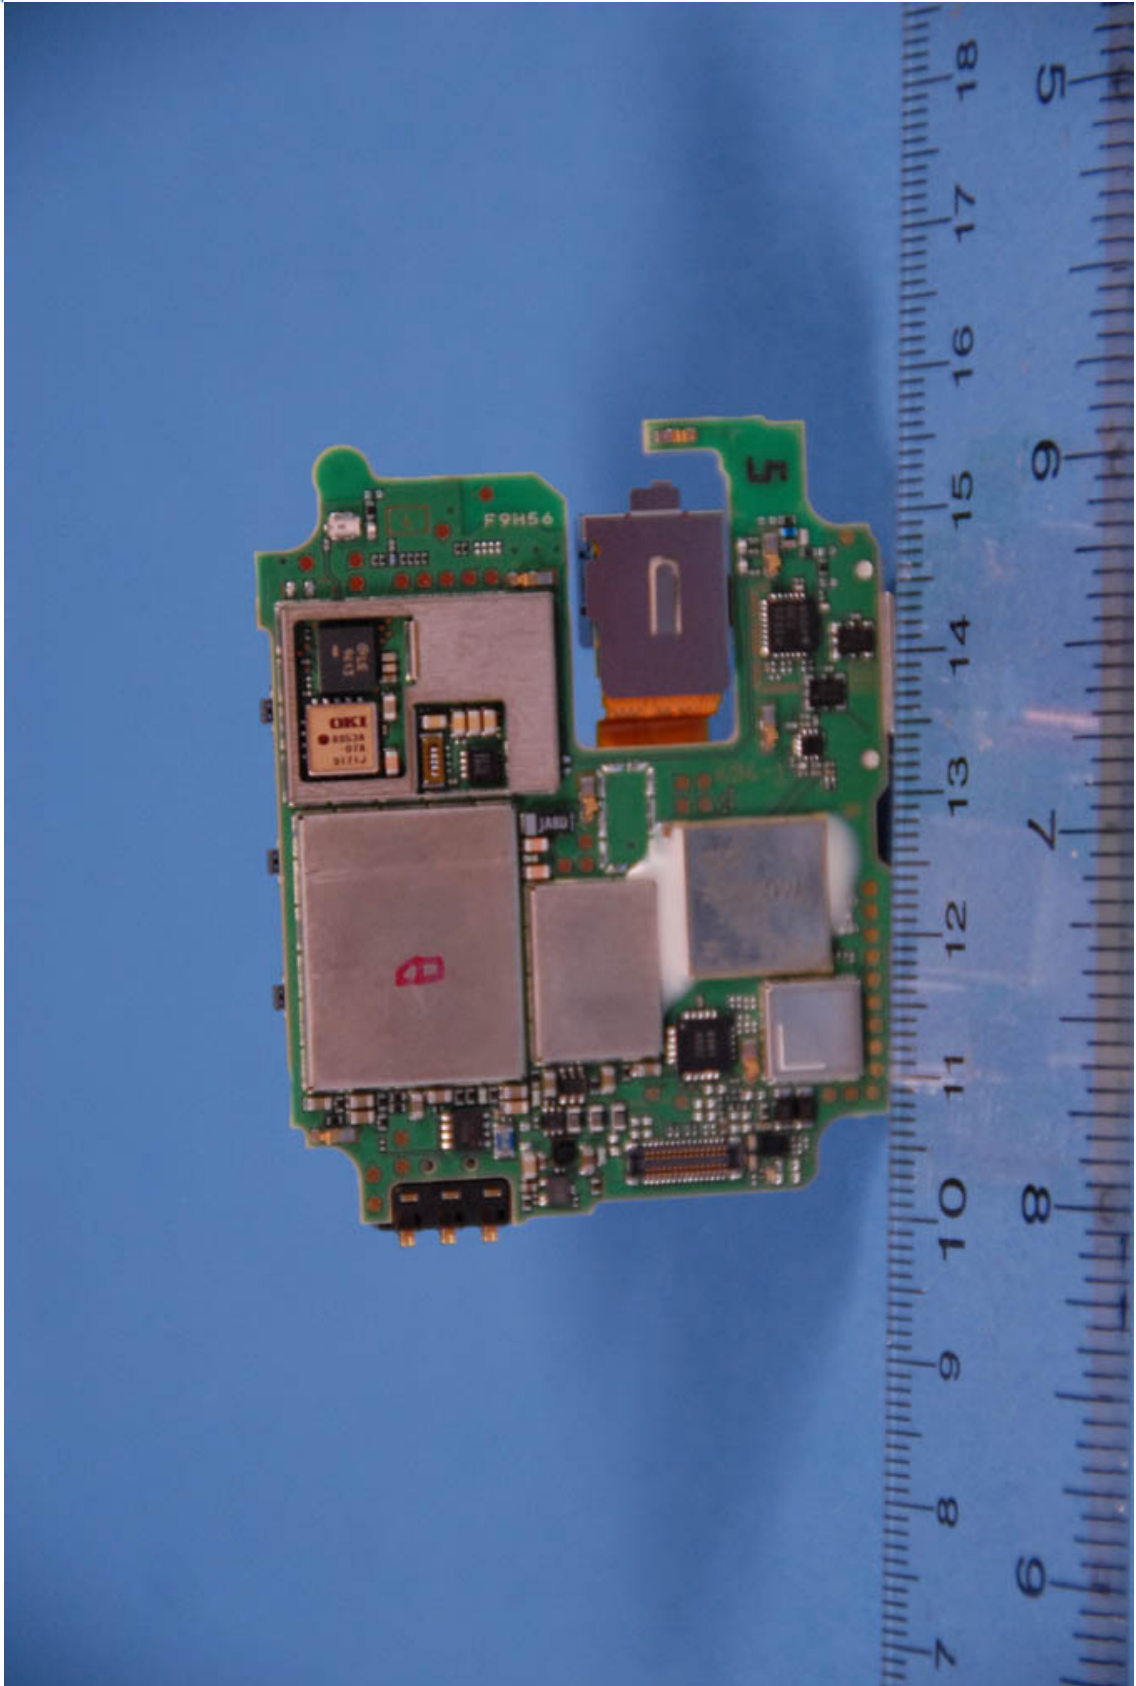

INTERNAL PHOTOGRAPHS

	NEC Corporation of America FCC ID: A98-EWC2267	Model: KMP7N2T1-2A
Internal Photos	EUT Type: 850 WCDMA / 1900 GSM/GPRS Phone with Bluetooth and RFID	Page 1 of 13

	NEC Corporation of America FCC ID: A98-EWC2267	Model: KMP7N2T1-2A
Internal Photos	EUT Type: 850 WCDMA / 1900 GSM/GPRS Phone with Bluetooth and RFID	Page 2 of 13

	NEC Corporation of America FCC ID: A98-EWC2267	Model: KMP7N2T1-2A
Internal Photos	EUT Type: 850 WCDMA / 1900 GSM/GPRS Phone with Bluetooth and RFID	Page 3 of 13

	NEC Corporation of America FCC ID: A98-EWC2267	Model: KMP7N2T1-2A
Internal Photos	EUT Type: 850 WCDMA / 1900 GSM/GPRS Phone with Bluetooth and RFID	Page 4 of 13

	NEC Corporation of America FCC ID: A98-EWC2267	Model: KMP7N2T1-2A
Internal Photos	EUT Type: 850 WCDMA / 1900 GSM/GPRS Phone with Bluetooth and RFID	Page 5 of 13

	NEC Corporation of America FCC ID: A98-EWC2267	Model: KMP7N2T1-2A
Internal Photos	EUT Type: 850 WCDMA / 1900 GSM/GPRS Phone with Bluetooth and RFID	Page 6 of 13

	NEC Corporation of America FCC ID: A98-EWC2267	Model: KMP7N2T1-2A
Internal Photos	EUT Type: 850 WCDMA / 1900 GSM/GPRS Phone with Bluetooth and RFID	Page 7 of 13

	NEC Corporation of America FCC ID: A98-EWC2267	Model: KMP7N2T1-2A
Internal Photos	EUT Type: 850 WCDMA / 1900 GSM/GPRS Phone with Bluetooth and RFID	Page 8 of 13