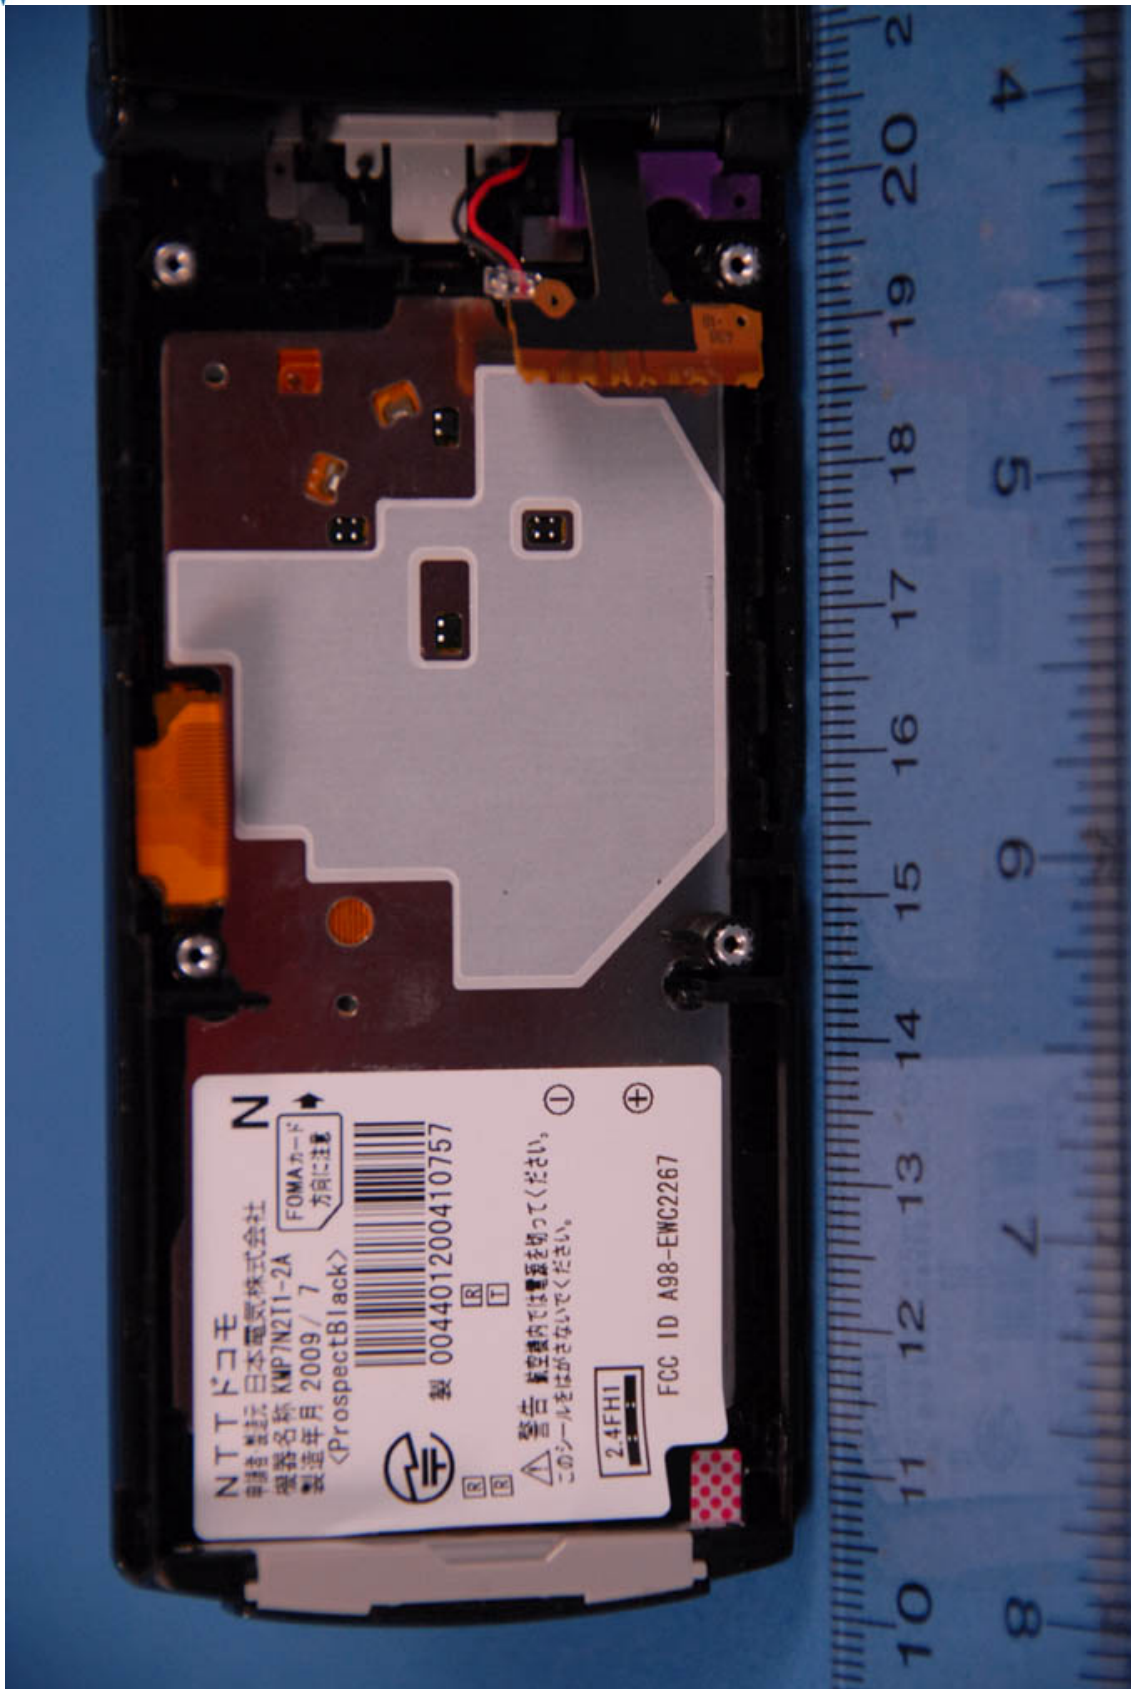

INTERNAL PHOTOGRAPHS

	NEC Corporation of America FCC ID: A98-EWC2267	Model: KMP7N2T1-2A
Internal Photos	EUT Type: 850 WCDMA / 1900 GSM/GPRS Phone with Bluetooth and RFID	Page 1 of 13

	NEC Corporation of America FCC ID: A98-EWC2267	Model: KMP7N2T1-2A
Internal Photos	EUT Type: 850 WCDMA / 1900 GSM/GPRS Phone with Bluetooth and RFID	Page 2 of 13

	NEC Corporation of America FCC ID: A98-EWC2267	Model: KMP7N2T1-2A
Internal Photos	EUT Type: 850 WCDMA / 1900 GSM/GPRS Phone with Bluetooth and RFID	Page 3 of 13

	NEC Corporation of America FCC ID: A98-EWC2267	Model: KMP7N2T1-2A
Internal Photos	EUT Type: 850 WCDMA / 1900 GSM/GPRS Phone with Bluetooth and RFID	Page 4 of 13

	NEC Corporation of America FCC ID: A98-EWC2267	Model: KMP7N2T1-2A
Internal Photos	EUT Type: 850 WCDMA / 1900 GSM/GPRS Phone with Bluetooth and RFID	Page 5 of 13

	NEC Corporation of America FCC ID: A98-EWC2267	Model: KMP7N2T1-2A
Internal Photos	EUT Type: 850 WCDMA / 1900 GSM/GPRS Phone with Bluetooth and RFID	Page 6 of 13

	NEC Corporation of America FCC ID: A98-EWC2267	Model: KMP7N2T1-2A
Internal Photos	EUT Type: 850 WCDMA / 1900 GSM/GPRS Phone with Bluetooth and RFID	Page 7 of 13

	NEC Corporation of America FCC ID: A98-EWC2267	Model: KMP7N2T1-2A
Internal Photos	EUT Type: 850 WCDMA / 1900 GSM/GPRS Phone with Bluetooth and RFID	Page 8 of 13